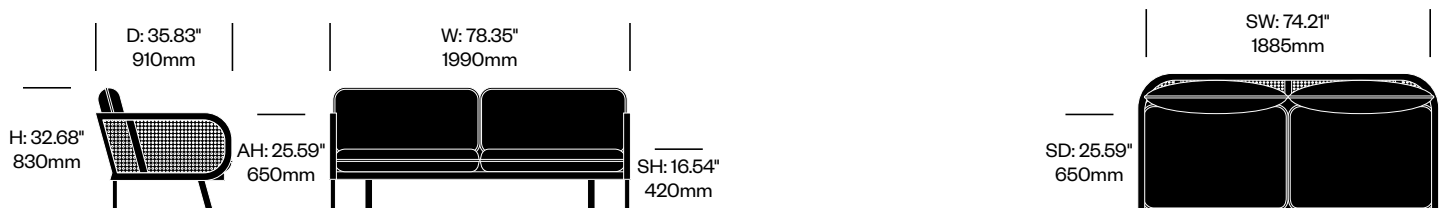

## To order, specify:

1. Product number
2. Upholstery and color
3. Frame wood color

Lounge Chair	Number	Grade A	Grade B	Grade C	Grade D
Fabric with Natural Ash	HCBZ-CNL1-2	7,291.00	8,159.00	8,348.00	8,208.00
Fabric with Black Stained Ash	HCBZ-CNL1-2	8,113.00	8,444.00	8,261.00	8,498.00