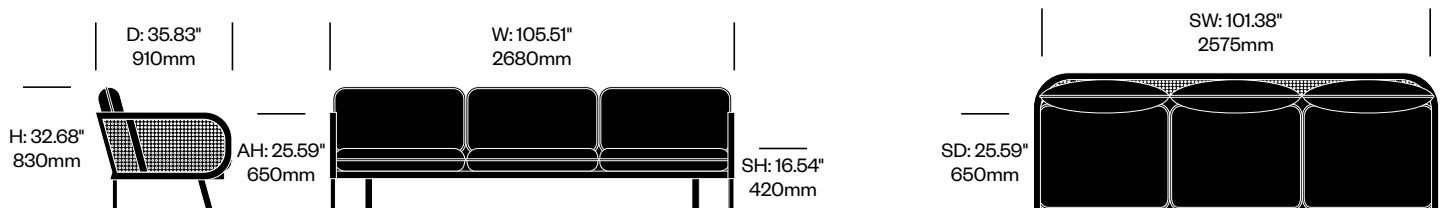

Three Seat Sofa	Number	Grade A	Grade B	Grade C	Grade D
Fabric with Natural Ash	HCBZ-CNL3-2	16,835.00	17,398.00	17,900.00	17,676.00
Fabric with Black Stained Ash	HCBZ-CNL3-2	17,336.00	18,180.00	17,834.00	18,336.00