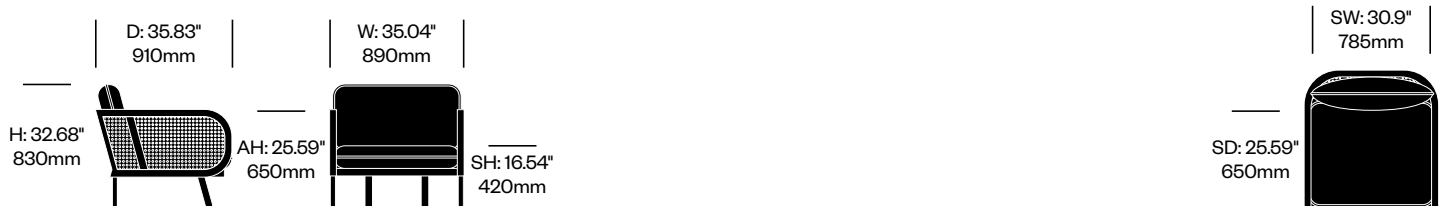

BuzziCane

BuzziSpace | Wiebe Boonstra and Marc van Nederpelt | 2016 | Imported from Belgium

To order, specify:

1. Product number
2. Upholstery and color
3. Frame wood color

Lounge Chair	Number	Grade A	Grade B	Grade C	Grade D
Fabric with Natural Ash	HCBZ-CNL1-2	7,291.00	8,159.00	8,348.00	8,208.00
Fabric with Black Stained Ash	HCBZ-CNL1-2	8,113.00	8,444.00	8,261.00	8,498.00