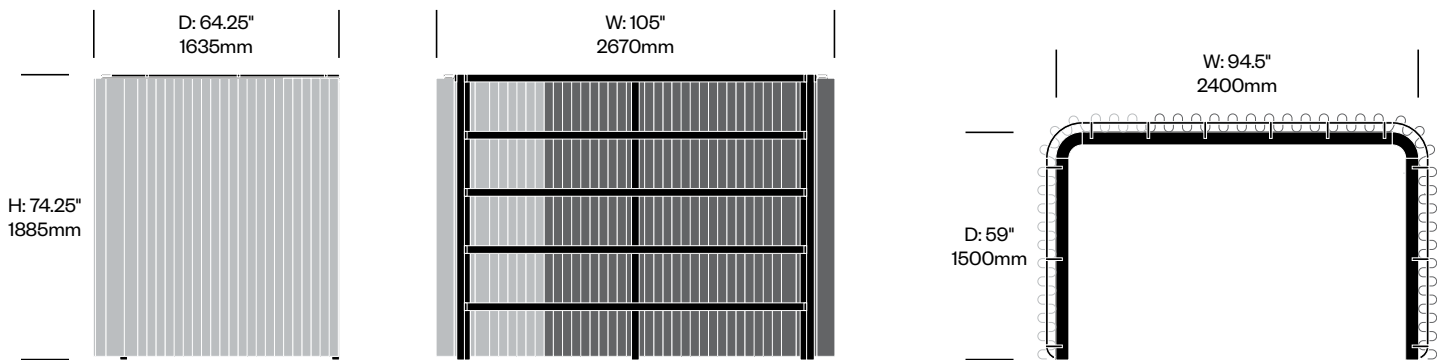

**High Frame with**

**Asymmetrical Curtains, 47.25" x 126"**

Number	Grade A	Grade B	Grade C	Grade D	Grade E	Grade F
HCBZ-BRFA-H47126	14,014.00	14,698.00	15,382.00	16,320.00		17,639.00

**High Frame with**