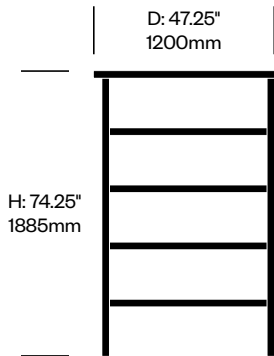

D: 47.25"  
1200mm

**High Frame, 47.25" x 63"**

**Number**

**List Price**

HCBZ-BRFN-H4763

9,365.00

D: 47.25"  
1200mm

H: 74.25"  
1885mm

W: 94.5"  
2400mm

W: 94.5"  
2400mm

D: 47.25"  
1200mm

**High Frame, 47.25" x 94.5"**

**Number**

**List Price**

HCBZ-BRFN-H4794

11,038.00