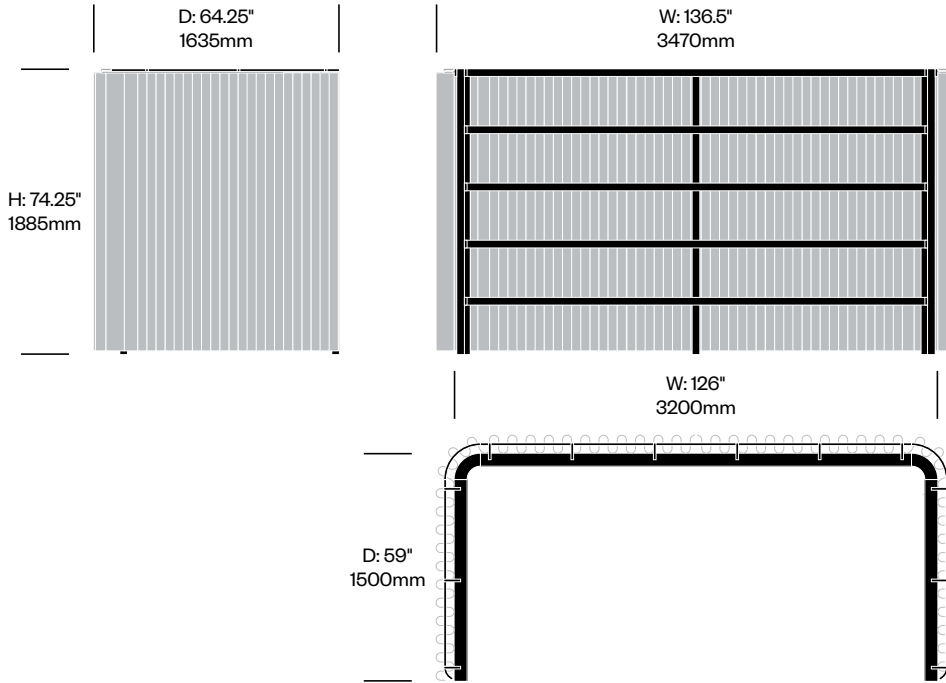

BuzziBracks

BuzziSpace | Alain Gilles | 2018 | Imported from the Netherlands

To order, specify:

1. Product number
2. Frame paint color
3. Left curtain upholstery and color
4. Right curtain upholstery and color

High Frame with

Symmetrical Curtains, 59" x 126"

Number	Grade A	Grade B	Grade C	Grade D	Grade E	Grade F
HCBZ-BRFS-H59126	13,754.00	15,926.00	16,341.00	17,639.00		19,286.00