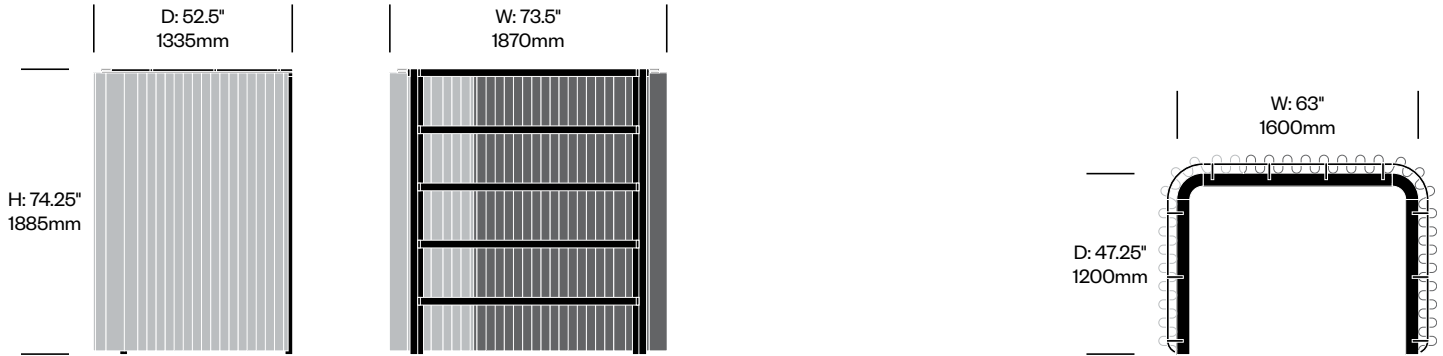

BuzziBracks

BuzziSpace | Alain Gilles | 2018 | Imported from the Netherlands

To order, specify:

1. Product number
2. Frame paint color
3. Long curtain upholstery and color
4. Short curtain upholstery and color

High Frame with Asymmetrical Curtains, 47.25" x 63"

Number	Grade A	Grade B	Grade C	Grade D	Grade E	Grade F
HCBZ-BRFA-H4763	10,616.00	11,103.00	11,590.00	13,683.00		13,201.00