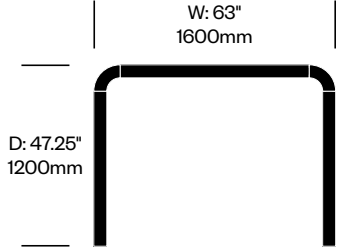

# BuzziBracks

BuzziSpace | Alain Gilles | 2018 | Imported from the Netherlands

**To order, specify:**

1. Product number
2. Frame paint color

D: 47.25"  
1200mm

H: 74.25"  
1885mm

W: 63"  
1600mm

W: 63"  
1600mm

D: 47.25"  
1200mm

**High Frame, 47.25" x 63"**

**Number**

**List Price**

HCBZ-BRFN-H4763

9,365.00

D: 47.25"  
1200mm

H: 74.25"  
1885mm

W: 94.5"  
2400mm

W: 94.5"  
2400mm

D: 47.25"  
1200mm

**High Frame, 47.25" x 94.5"**

**Number**

**List Price**

HCBZ-BRFN-H4794

11,038.00