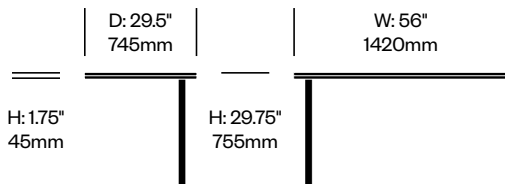

# BuzziBracks

BuzziSpace | Alain Gilles | 2018 | Imported from the Netherlands

**To order, specify:**

1. Product number
2. Top wood color
3. Frame paint color

Side A Worktop, 44" x 29.5"	Number	List Price
Wood	HCBZ-BRWA-4429NW	2,627.00
Wood with Cable Entry	HCBZ-BRWA-4429CW	2,682.00

Side B Worktop, 44" x 29.5"	Number	List Price
Wood	HCBZ-BRWB-4429NW	2,627.00
Wood with Cable Entry	HCBZ-BRWB-4429CW	2,682.00

Side A Worktop, 56" x 29.5"	Number	List Price
Wood	HCBZ-BRWA-5529NW	3,472.00
Wood with Cable Entry	HCBZ-BRWA-5529CW	3,524.00