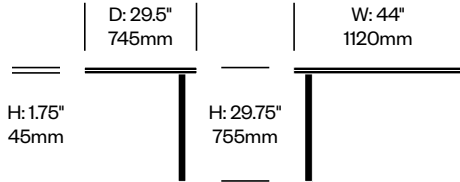

BuzziBracks

BuzziSpace | Alain Gilles | 2018 | Imported from the Netherlands

To order, specify:

1. Product number
2. Top wood color
3. Frame paint color

Side A Worktop, 44" x 29.5"	Number	List Price
Wood	HCBZ-BRWA-4429NW	2,627.00
Wood with Cable Entry	HCBZ-BRWA-4429CW	2,682.00