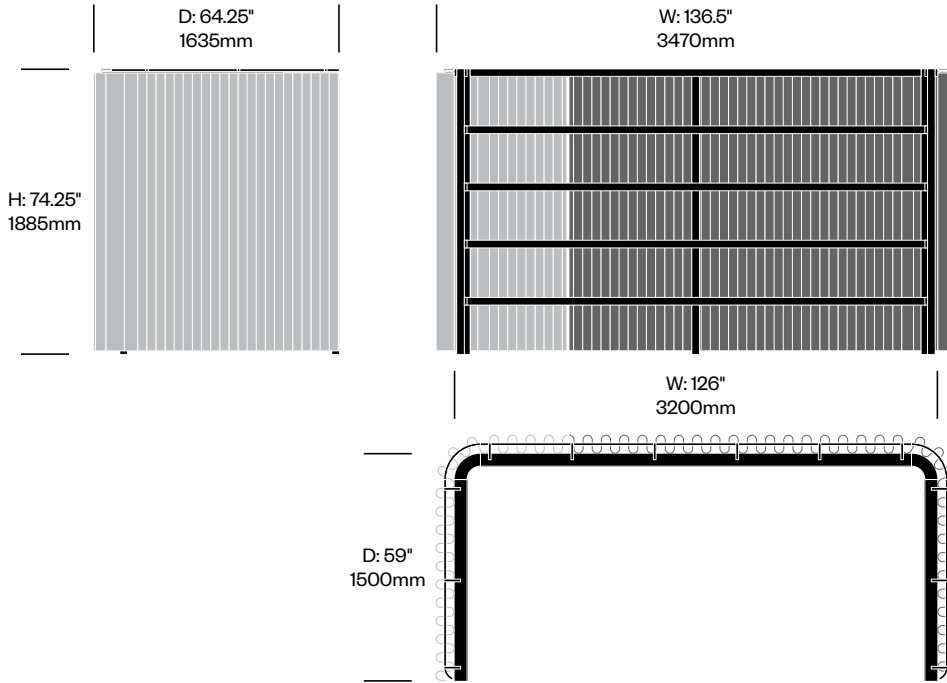

BuzziBracks

BuzziSpace | Alain Gilles | 2018 | Imported from the Netherlands

To order, specify:

1. Product number
2. Frame paint color
3. Long curtain upholstery and color
4. Short curtain upholstery and color

High Frame with

Asymmetrical Curtains, 59" x 126"

Number	Grade A	Grade B	Grade C	Grade D	Grade E	Grade F
HCBZ-BRFA-H59126	13,754.00	15,926.00	16,341.00	17,639.00		19,286.00