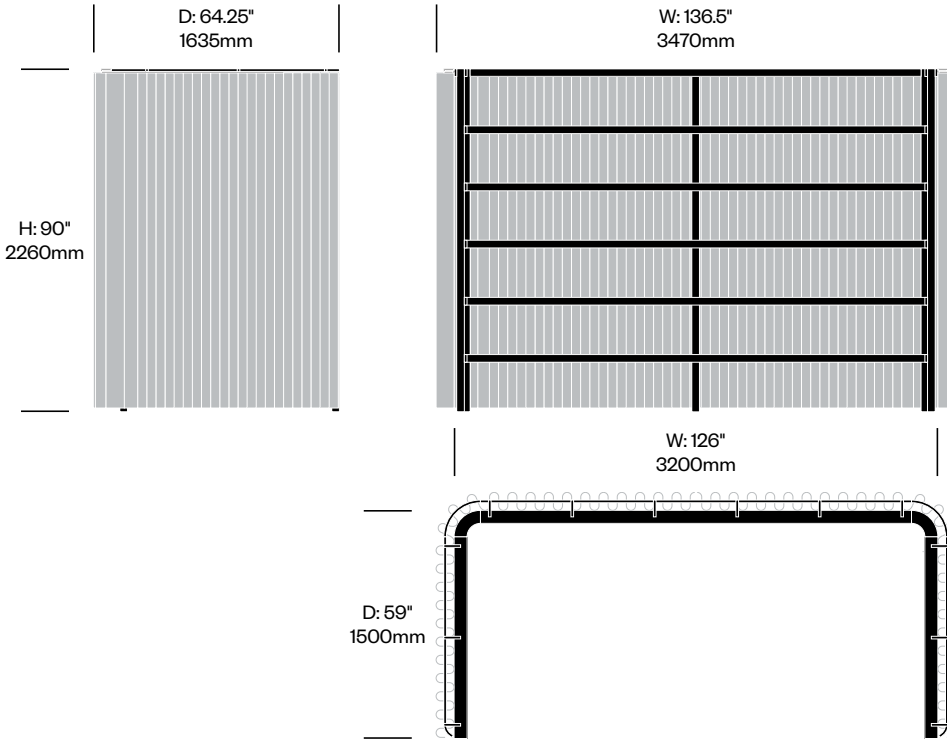

BuzziBracks

BuzziSpace | Alain Gilles | 2018 | Imported from the Netherlands

To order, specify:

1. Product number
2. Frame paint color
3. Left curtain upholstery and color
4. Right curtain upholstery and color

Extra High Frame with Symmetrical Curtains, 59" x 126"

Number	Grade A	Grade B	Grade C	Grade D	Grade E	Grade F
HCBZ-BRFS-E59126	18,731.00	20,603.00	22,857.00	24,541.00		27,703.00