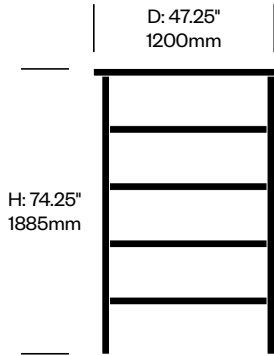

BuzziBracks

BuzziSpace | Alain Gilles | 2018 | Imported from the Netherlands

To order, specify:

1. Product number
2. Frame paint color

D: 47.25"
1200mm

H: 74.25"
1885mm