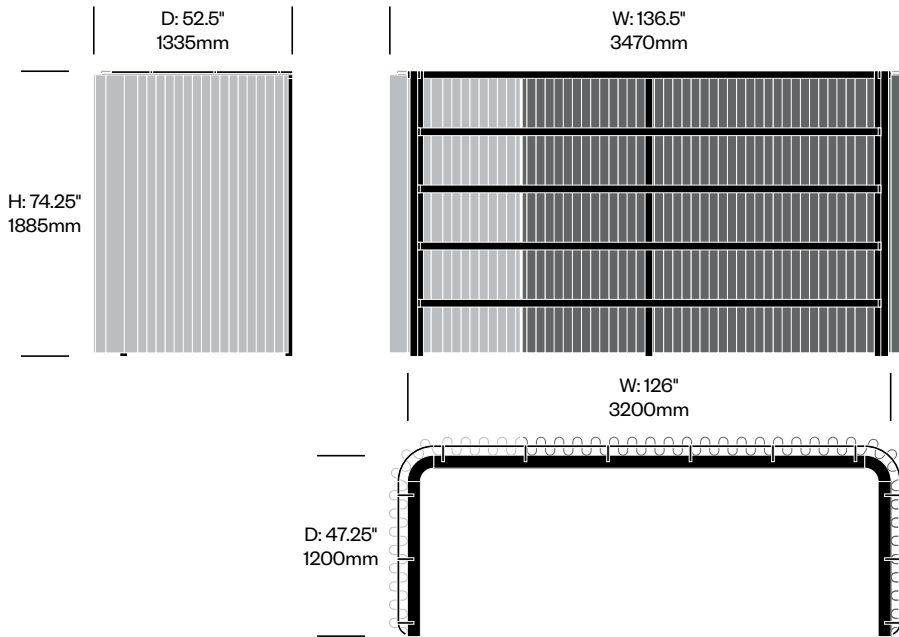

BuzziBracks

BuzziSpace | Alain Gilles | 2018 | Imported from the Netherlands

To order, specify:

1. Product number
2. Frame paint color
3. Long curtain upholstery and color
4. Short curtain upholstery and color

High Frame with

Asymmetrical Curtains, 47.25" x 126"

Number	Grade A	Grade B	Grade C	Grade D	Grade E	Grade F
HCBZ-BRFA-H47126	14,014.00	14,698.00	15,382.00	16,320.00		17,639.00