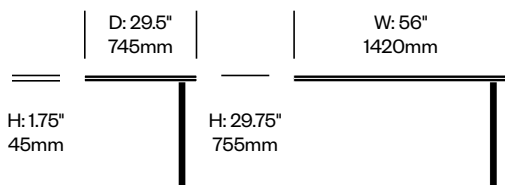

# BuzziBracks

BuzziSpace | Alain Gilles | 2018 | Imported from the Netherlands

**To order, specify:**

1. Product number
2. Top wood color
3. Frame paint color

Side A Worktop, 44" x 29.5"	Number	List Price
Wood	HCBZ-BRWA-4429NW	2,627.00
Wood with Cable Entry	HCBZ-BRWA-4429CW	2,682.00

Side B Worktop, 44" x 29.5"	Number	List Price
Wood	HCBZ-BRWB-4429NW	2,627.00
Wood with Cable Entry	HCBZ-BRWB-4429CW	2,682.00

Side A Worktop, 56" x 29.5"	Number	List Price
Wood	HCBZ-BRWA-5529NW	3,472.00
Wood with Cable Entry	HCBZ-BRWA-5529CW	3,524.00