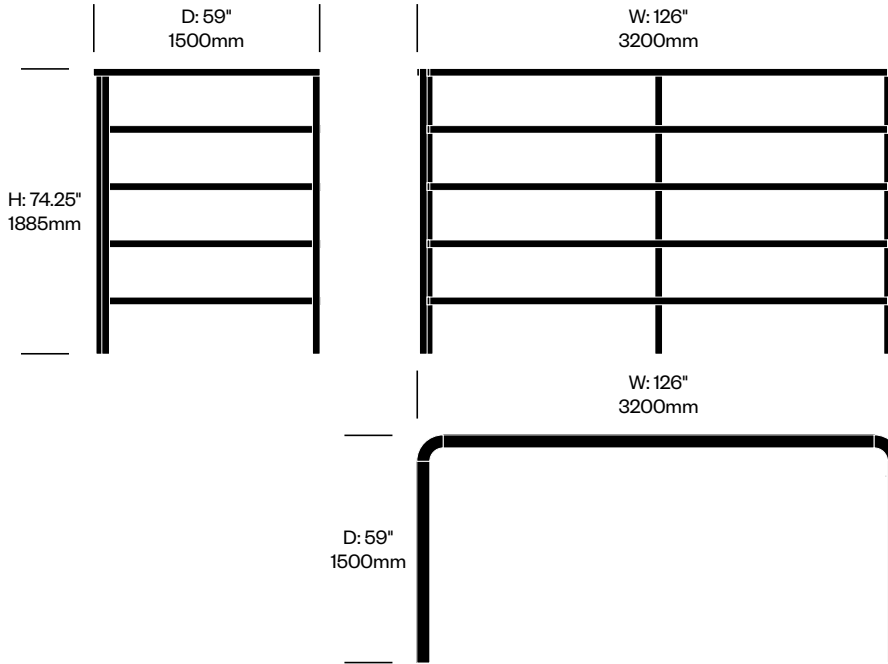

BuzziBracks

BuzziSpace | Alain Gilles | 2018 | Imported from the Netherlands

To order, specify:

1. Product number
2. Frame paint color

High Frame, 59" x 126"	Number	List Price
	HCBZ-BRFN-H59126	12,953.00