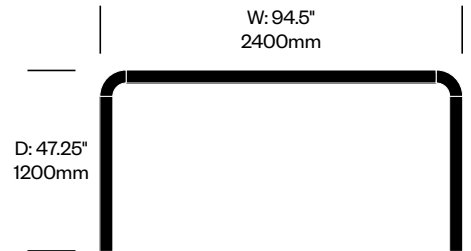

D: 47.25"  
1200mm

**High Frame, 47.25" x 63"**

**Number**

**List Price**

HCBZ-BRFN-H4763

9,365.00

D: 47.25"  
1200mm

H: 74.25"  
1885mm

W: 94.5"  
2400mm

W: 94.5"  
2400mm

D: 47.25"  
1200mm

**High Frame, 47.25" x 94.5"**

**Number**

**List Price**

HCBZ-BRFN-H4794

11,038.00