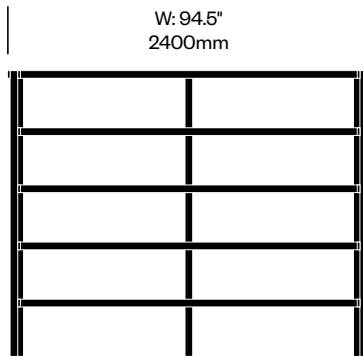

D: 47.25"  
1200mm

**High Frame, 47.25" x 63"**

**Number**

**List Price**

HCBZ-BRFN-H4763

9,365.00

D: 47.25"  
1200mm

H: 74.25"  
1885mm

W: 94.5"  
2400mm

W: 94.5"  
2400mm

D: 47.25"  
1200mm

**High Frame, 47.25" x 94.5"**

**Number**

**List Price**

HCBZ-BRFN-H4794

11,038.00