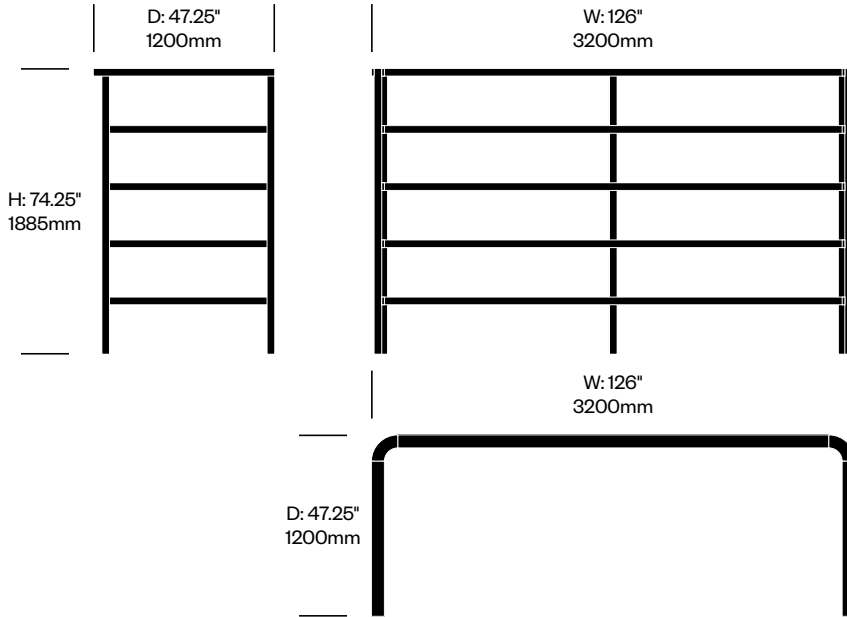

BuzziBracks

BuzziSpace | Alain Gilles | 2018 | Imported from the Netherlands

To order, specify:

1. Product number
2. Frame paint color

High Frame, 47.25" x 126"	Number	List Price
	HCBZ-BRFN-H47126	12,187.00