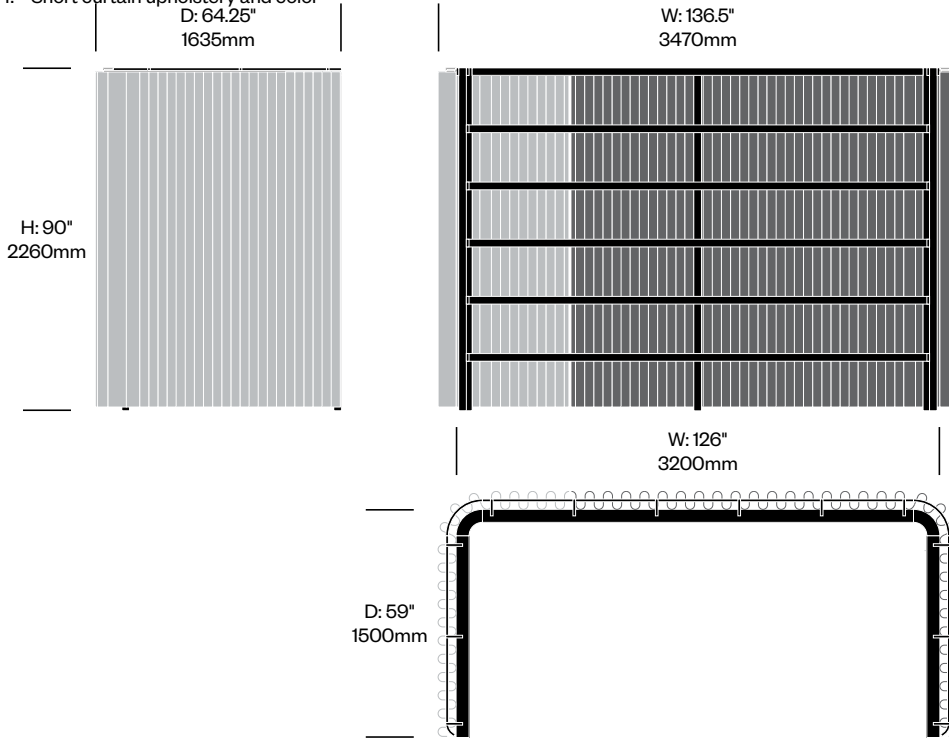

BuzziBracks

BuzziSpace | Alain Gilles | 2018 | Imported from the Netherlands

To order, specify:

1. Product number
2. Frame paint color
3. Long curtain upholstery and color
4. Short curtain upholstery and color

Extra High Frame with Asymmetrical Curtains, 59" x 126"

Number	Grade A	Grade B	Grade C	Grade D	Grade E	Grade F
HCBZ-BRFA-E59126	15,610.00	15,881.00	17,645.00	17,156.00		19,750.00