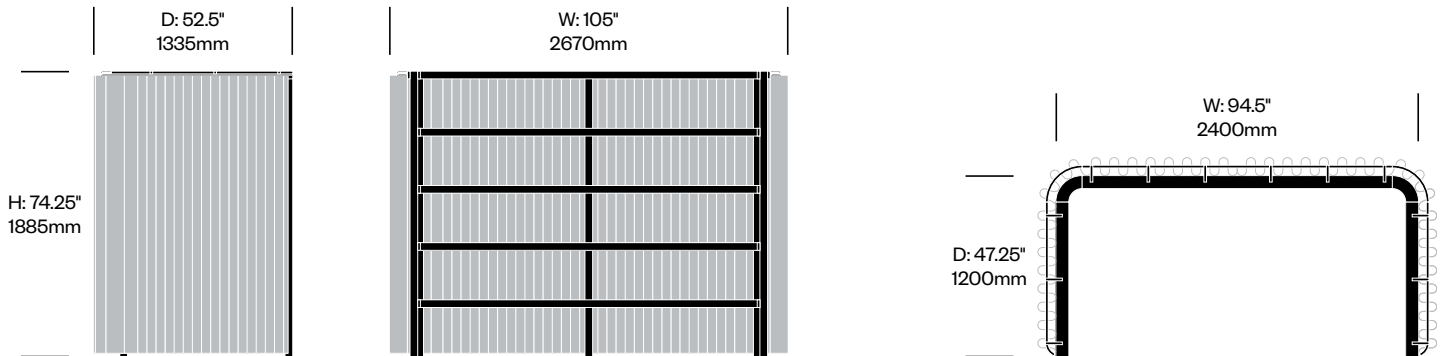

**High Frame with Symmetrical Curtains, 47.25" x 63"**

Number	Grade A	Grade B	Grade C	Grade D	Grade E	Grade F
HCBZ-BRFS-H4763	10,616.00	11,103.00	11,590.00	13,683.00		13,201.00

**High Frame with Symmetrical Curtains, 47.25" x 94.5"**