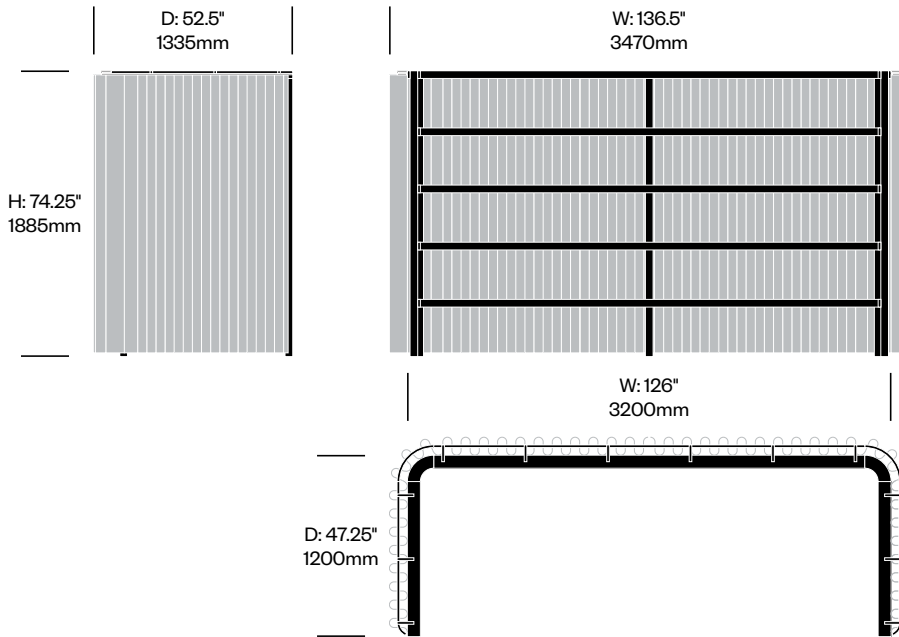

BuzziBracks

BuzziSpace | Alain Gilles | 2018 | Imported from the Netherlands

To order, specify:

1. Product number
2. Frame paint color
3. Left curtain upholstery and color
4. Right curtain upholstery and color

High Frame with

Symmetrical Curtains, 47.25" x 126"

Number	Grade A	Grade B	Grade C	Grade D	Grade E	Grade F
HCBZ-BRFS-H47126	14,014.00	14,698.00	15,382.00	16,320.00		17,639.00