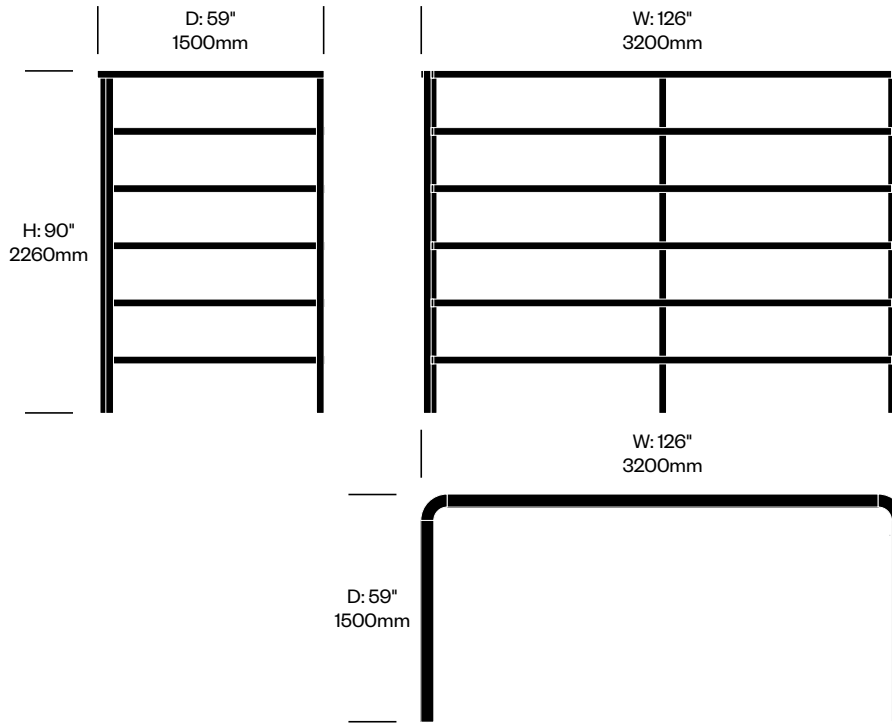

BuzziBracks

BuzziSpace | Alain Gilles | 2018 | Imported from the Netherlands

To order, specify:

1. Product number
2. Frame paint color

Extra High Frame, 59" x 126"	Number	List Price
	HCBZ-BRFN-E59126	13,509.00