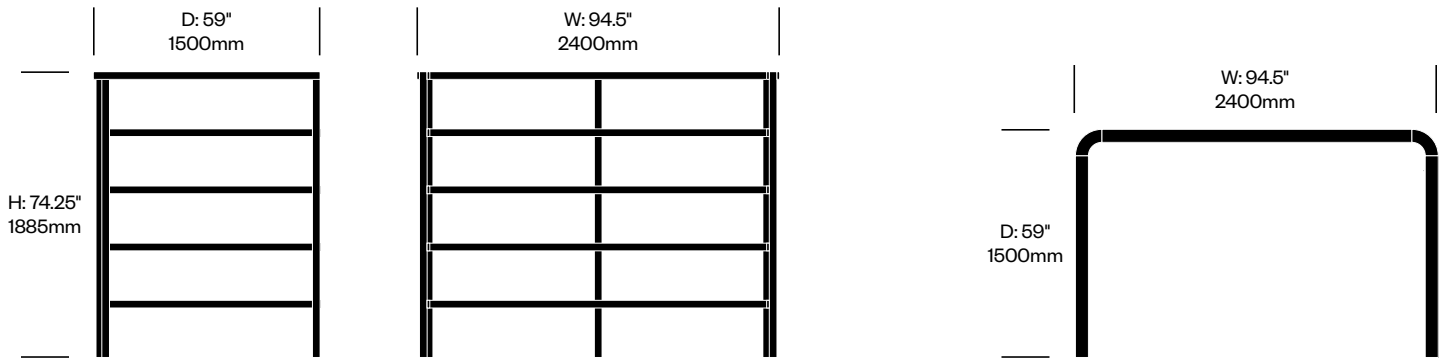

High Frame, 59" x 94.5"	Number	List Price
	HCBZ-BRFN-H5994	11,081.00