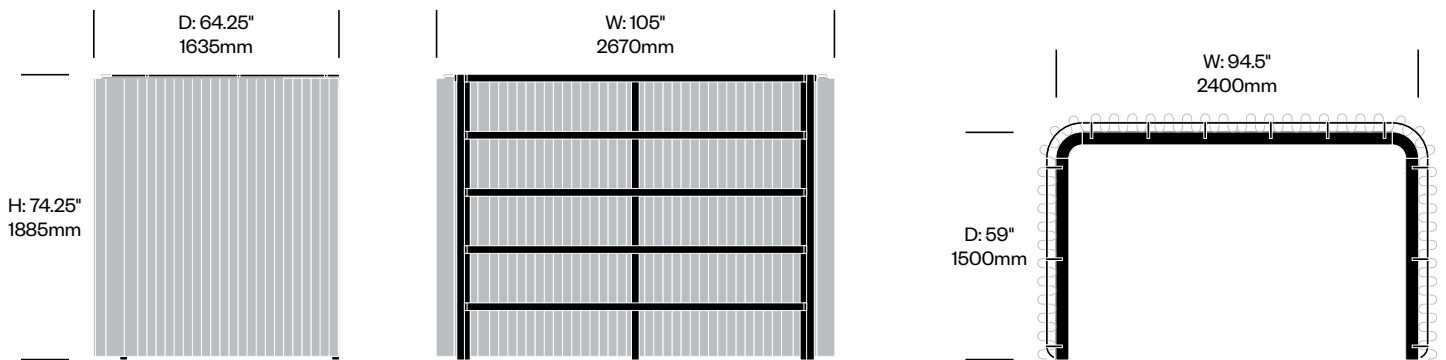

**High Frame with**

**Symmetrical Curtains, 47.25" x 126"**

Number	Grade A	Grade B	Grade C	Grade D	Grade E	Grade F
HCBZ-BRFS-H47126	14,014.00	14,698.00	15,382.00	16,320.00		17,639.00

**High Frame with**

**Symmetrical Curtains, 59" x 94.5"**