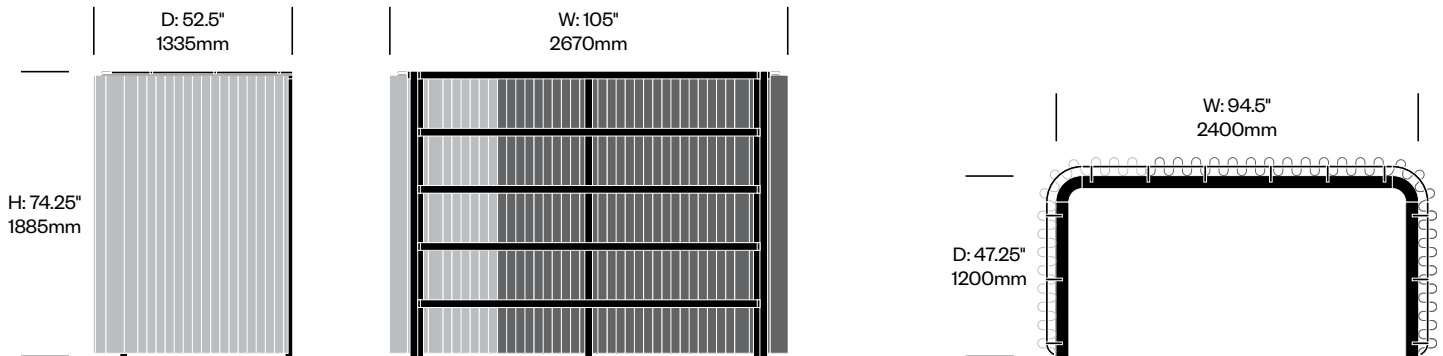

**High Frame with Asymmetrical Curtains, 47.25" x 63"**

Number	Grade A	Grade B	Grade C	Grade D	Grade E	Grade F
HCBZ-BRFA-H4763	10,616.00	11,103.00	11,590.00	13,683.00		13,201.00

**High Frame with Asymmetrical Curtains, 47.25" x 94.5"**