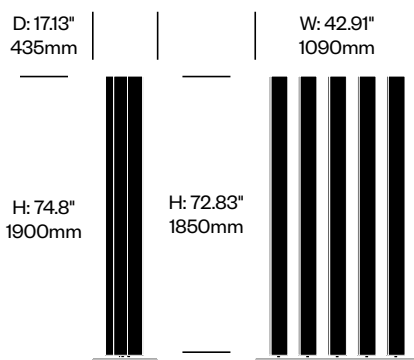

Large Classic Screen with Curved Base

	Number	1	Felt	Grade A	Grade B	Grade C	Grade D	Grade E	Grade F
Felt or Fabric	HCBZ-BDC3-C		3,964.00	4,640.00	5,231.00	5,466.00	5,598.00	6,269.00	
Contrasting Felt or Fabric	HCBZ-BDC3-C	C	4,281.00	4,957.00	5,548.00	5,783.00	5,915.00	6,586.00	

Large Classic Screen with Curved Base on Casters

	Number	1	Felt	Grade A	Grade B	Grade C	Grade D	Grade E	Grade F
Felt or Fabric	HCBZ-BDC3-CC		4,314.00	4,990.00	5,581.00	5,816.00	5,948.00	6,619.00	
Contrasting Felt or Fabric	HCBZ-BDC3-CC	C	4,631.00	5,307.00	5,898.00	6,133.00	6,265.00	6,936.00