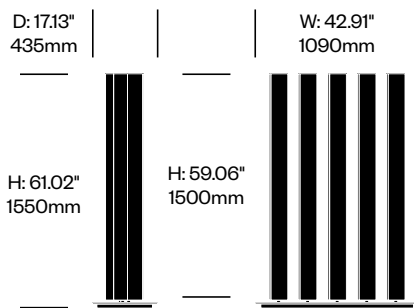

BuzziBlinds

BuzziSpace | Alain Gilles | 2011 | Imported from the Netherlands

To order, specify:

1. Product number, including:

1 Upholstery type

- ☐ Felt
- ☒ Fabric

1. Upholstery and color
2. Contrasting upholstery and color (if applicable)
3. Base paint color

Medium Classic Screen with Curved Base

	Number	1	Felt	Grade A	Grade B	Grade C	Grade D	Grade E	Grade F
Felt or Fabric	HCBZ-BDC2-C		3,717.00	4,395.00	4,877.00	5,073.00	5,182.00	5,730.00	
Contrasting Felt or Fabric	HCBZ-BDC2-C	C	4,034.00	4,712.00	5,194.00	5,390.00	5,499.00	6,047.00	

Medium Classic Screen with Curved Base on Casters

	Number	1	Felt	Grade A	Grade B	Grade C	Grade D	Grade E	Grade F
Felt or Fabric	HCBZ-BDC2-CC		4,067.00	4,745.00	5,227.00	5,423.00	5,532.00	6,080.00	
Contrasting Felt or Fabric	HCBZ-BDC2-CC	C	4,384.00	5,062.00	5,544.00	5,740.00	5,849.00	6,397.00