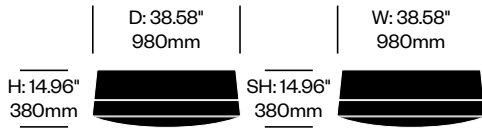

# BuzziBalance

BuzziSpace | 13&9 Design | 2016 | Imported from the Netherlands

**To order, specify:**

1. Product number
2. Upholstery and color

Low Small Pouf	Number	Grade A	Grade B	Grade C	Grade D
Fabric	HCBZ-BAP1-2	2,920.00	3,025.00	3,064.00	3,089.00

High Small Pouf	Number	Grade A	Grade B	Grade C	Grade D
Fabric	HCBZ-BAP2-2	3,168.00	3,324.00	3,388.00	3,424.00

Large Pouf	Number	Grade A	Grade B	Grade C	Grade D
Fabric	HCBZ-BAP3-2	5,621.00	5,844.00	5,935.00	5,984.00