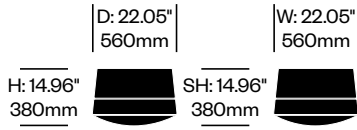

# BuzziBalance

BuzziSpace | 13&9 Design | 2016 | Imported from the Netherlands

**To order, specify:**

1. Product number
2. Upholstery and color

Low Small Pouf	Number	Grade A	Grade B	Grade C	Grade D
Fabric	HCBZ-BAP1-2	2,920.00	3,025.00	3,064.00	3,089.00