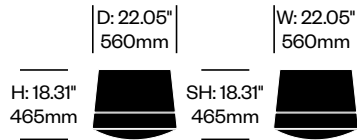

# BuzziBalance

BuzziSpace | 13&9 Design | 2016 | Imported from the Netherlands

**To order, specify:**

1. Product number
2. Upholstery and color

Low Small Pouf	Number	Grade A	Grade B	Grade C	Grade D
Fabric	HCBZ-BAP1-2	2,920.00	3,025.00	3,064.00	3,089.00

High Small Pouf	Number	Grade A	Grade B	Grade C	Grade D
Fabric	HCBZ-BAP2-2	3,168.00	3,324.00	3,388.00	3,424.00

Large Pouf	Number	Grade A	Grade B	Grade C	Grade D
Fabric	HCBZ-BAP3-2	5,621.00	5,844.00	5,935.00	5,984.00

Ø: 21.65"  
550mm

Small Board	Number	List Price
Wood	HCBZ-BAAB-1W	1,204.00

H: 2.76" 70mm	D: 38.19" 970mm	H: 2.76" 70mm	W: 38.19" 970mm
------------------	--------------------	------------------	--------------------