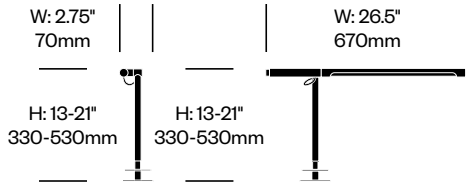

Floor Light	Number	List Price
Anodized Black	LBJ2-0026-19FLCB	650.00
Brushed Aluminum	LBJ2-0026-19FLCN	650.00
Gloss White	LBJ2-0026-19FLCW	650.00

Brazo

Pablo Designs | Pablo Pardo | 2007 | Imported from China

To order, specify:

- Product number, including:

1 Worksurface thickness

- S** 1 3/16" (30mm)
- M** 2" (51mm)
- Q** 3" (76mm)

Grommet Mounted Light	Number	List Price
Anodized Black	LBJ3-0026-19GLOB	515.00
Brushed Aluminum	LBJ3-0026-19GLCN	515.00
Gloss White	LBJ3-0026-19GLCW	515.00