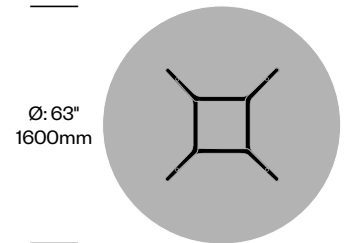

To order, specify:

1. Product number
2. Top surface and color
3. Base trim color

**Small Round Collaborative Table,
Painted Base**

	Number	List Price
Glass Top	HCCE-BRSG-P	4,960.00
Painted Top	HCCE-BRSP-P	5,725.00
Wood Top	HCCE-BRSW-P	5,295.00

**Small Round Collaborative Table,
Polished Chrome Aluminum Base**

	Number	List Price
Glass Top	HCCE-BRSG-C	5,190.00
Painted Top	HCCE-BRSP-C	6,005.00
Wood Top	HCCE-BRSW-C	5,575.00

**Medium Round Collaborative Table,
Painted Base**