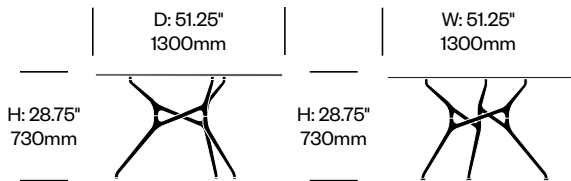

Rectangle Collaborative Table,

Polished Chrome Aluminum Base	Number	List Price
Glass Top	HCCE-BRRG-C	6,645.00
Painted Top	HCCE-BRRP-C	7,590.00
Wood Top	HCCE-BRRW-C	7,060.00

Branch

Cappellini | Jakob Wagner | 2012 | Imported from Italy

To order, specify:

1. Product number
2. Top surface and color
3. Base trim color

**Small Round Collaborative Table,
Painted Base**

	Number	List Price
Glass Top	HCCE-BRSG-P	4,960.00
Painted Top	HCCE-BRSP-P	5,725.00
Wood Top	HCCE-BRSW-P	5,295.00