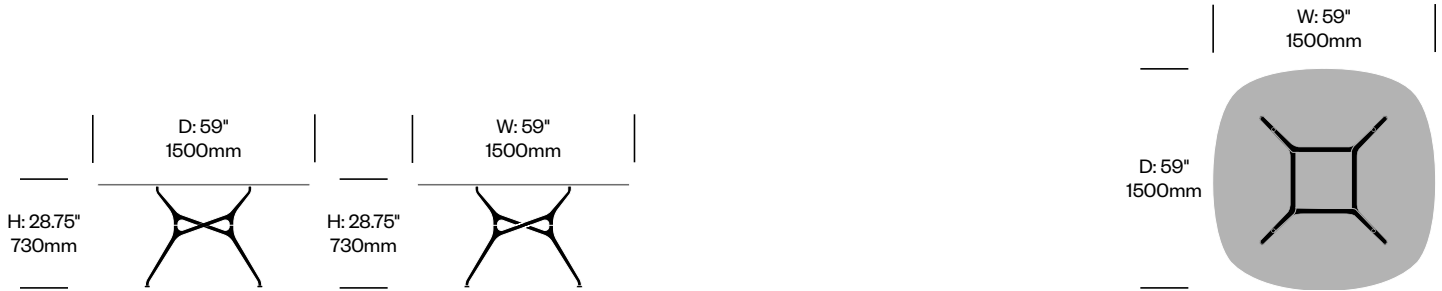

Top Wood

- Natural Oak (EP-133)

Base Trim

- Matte Anthracite (6R-48)
- Matte Black (6R-4)
- Matte Mud (6R-71)
- Matte White (6R-1)
- Polished Chrome Aluminum (24-PCA)

Branch

Cappellini | Jakob Wagner | 2012 | Imported from Italy

To order, specify:

1. Product number
2. Top surface and color
3. Base trim color

Square Collaborative Table,

Painted Base	Number	List Price
Glass Top	HCCE-BRQG-P	6,530.00
Painted Top	HCCE-BRQP-P	7,790.00
Wood Top	HCCE-BRQW-P	6,875.00