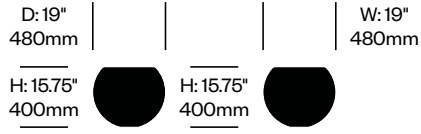

Surfaces

Trim

- Anthracite (6R-V21)
- Black (6R-V31)
- Orange (6R-V26)
- Red (6R-V24)
- White (6R-V19)
- White Carrara (6R-V29)
- Volcanic Lava (6R-V20)

Bong

Cappellini | Giulio Cappellini | 2004 | Imported from Italy

To order, specify:

1. Product number
2. Trim color

| Occasional Table | Number | List Price |
|------------------|-----------|------------|
| Painted | HCCE-BNGP | 1,690.00 |
| White Carrara | HCCE-BNGP | 1,960.00 |
| Volcanic Lava | HCCE-BNGP | 2,270.00 |