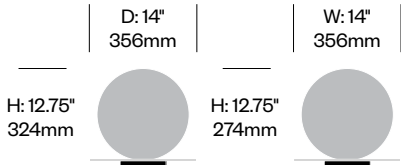

## Features and Specifications

Voltage:	120V-277V 50/60Hz
Power consumption:	6 watts (4"/5") 12 watts (6") 20 watts (8"/10"/12")
Color temperature:	2700K-1800K (dim to warm)
Luminosity:	390 lumens (4"/5") 1100 lumens (6") 1710 lumens (8"/10"/12")
Luminaire efficacy:	65 lumens/watt (4"/5") 92 lumens/watt (6") 95 lumens/watt (8"/10"/12")
Color rendition index:	100 CRI (table lights) 95 CRI (pendant lights)
Rated lifespan:	50,000 hours
Bulb type:	high output LED
Cord length:	6 feet (table lights) 8.9 feet (pendant lights; field cuttable)

# Bola Sphere

Pablo Designs | Pablo Pardo and Pablo Studio | 2019 | Imported from China

**To order, specify:**

1. Product number
2. Trim color

Table Light, 8"	Number	List Price
	HCPL-BST1-8	350.00

Table Light, 10"	Number	List Price
	HCPL-BST2-10	425.00