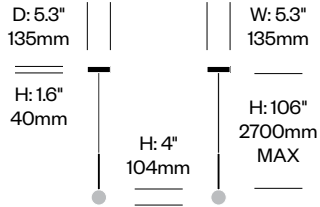

Bola Sphere

Pablo Designs | Pablo Pardo and Pablo Studio | 2019 | Imported from China

To order, specify:

1. Product number
2. Trim color

Pendant Light, 4"	Number	List Price
	HCPL-BSP1-4	295.00