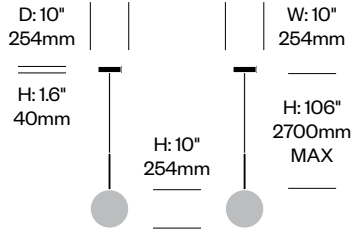

Bola Sphere

Pablo Designs | Pablo Pardo and Pablo Studio | 2019 | Imported from China

To order, specify:

1. Product number
2. Trim color

Pendant Light, 10"	Number	List Price
	HCPL-BSP5-10	525.00