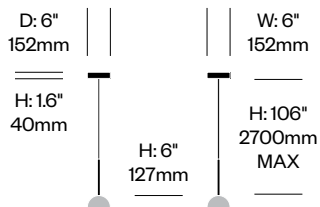

## Features and Specifications

Voltage:	120V-277V 50/60Hz
Power consumption:	6 watts (4"/5") 12 watts (6") 20 watts (8"/10"/12")
Color temperature:	2700K-1800K (dim to warm)
Luminosity:	390 lumens (4"/5") 1100 lumens (6") 1710 lumens (8"/10"/12")
Luminaire efficacy:	65 lumens/watt (4"/5") 92 lumens/watt (6") 95 lumens/watt (8"/10"/12")
Color rendition index:	100 CRI (table lights) 95 CRI (pendant lights)
Rated lifespan:	50,000 hours
Bulb type:	high output LED
Cord length:	6 feet (table lights) 8.9 feet (pendant lights; field cuttable)

# Bola Sphere

Pablo Designs | Pablo Pardo and Pablo Studio | 2019 | Imported from China

**To order, specify:**

1. Product number
2. Trim color

Pendant Light, 4"	Number	List Price
	HCPL-BSP1-4	295.00

Pendant Light, 5"	Number	List Price
	HCPL-BSP2-5	335.00