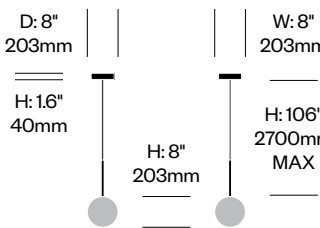

Pendant Light, 8"	Number	List Price
	HCPL-BSP4-8	475.00