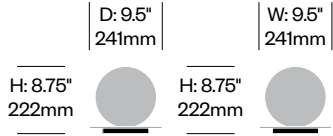

## Features and Specifications

Voltage:	120V-277V 50/60Hz
Power consumption:	6 watts (4"/5") 12 watts (6") 20 watts (8"/10"/12")
Color temperature:	2700K-1800K (dim to warm)
Luminosity:	390 lumens (4"/5") 1100 lumens (6") 1710 lumens (8"/10"/12")
Luminaire efficacy:	65 lumens/watt (4"/5") 92 lumens/watt (6") 95 lumens/watt (8"/10"/12")
Color rendition index:	100 CRI (table lights) 95 CRI (pendant lights)
Rated lifespan:	50,000 hours
Bulb type:	high output LED
Cord length:	6 feet (table lights) 8.9 feet (pendant lights; field cuttable)

# Bola Sphere

Pablo Designs | Pablo Pardo and Pablo Studio | 2019 | Imported from China

**To order, specify:**

1. Product number
2. Trim color

Table Light, 8"	Number	List Price
	HCPL-BST1-8	350.00

Table Light, 10"	Number	List Price
	HCPL-BST2-10	425.00