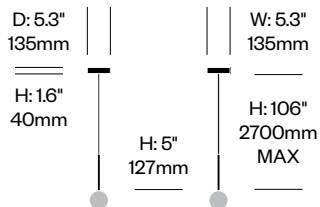

## Features and Specifications

Voltage:	120V-277V 50/60Hz
Power consumption:	6 watts (4"/5") 12 watts (6") 20 watts (8"/10"/12")
Color temperature:	2700K-1800K (dim to warm)
Luminosity:	390 lumens (4"/5") 1100 lumens (6") 1710 lumens (8"/10"/12")
Luminaire efficacy:	65 lumens/watt (4"/5") 92 lumens/watt (6") 95 lumens/watt (8"/10"/12")
Color rendition index:	100 CRI (table lights) 95 CRI (pendant lights)
Rated lifespan:	50,000 hours
Bulb type:	high output LED
Cord length:	6 feet (table lights) 8.9 feet (pendant lights; field cuttable)

# Bola Sphere

Pablo Designs | Pablo Pardo and Pablo Studio | 2019 | Imported from China

**To order, specify:**

1. Product number
2. Trim color

Pendant Light, 4"	Number	List Price
	HCPL-BSP1-4	295.00

Pendant Light, 5"	Number	List Price
	HCPL-BSP2-5	335.00