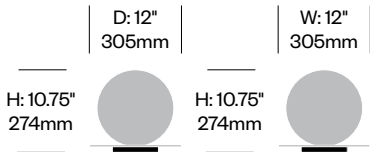

## Features and Specifications

Voltage:	120V-277V 50/60Hz
Power consumption:	6 watts (4"/5") 12 watts (6") 20 watts (8"/10"/12")
Color temperature:	2700K-1800K (dim to warm)
Luminosity:	390 lumens (4"/5") 1100 lumens (6") 1710 lumens (8"/10"/12")
Luminaire efficacy:	65 lumens/watt (4"/5") 92 lumens/watt (6") 95 lumens/watt (8"/10"/12")
Color rendition index:	100 CRI (table lights) 95 CRI (pendant lights)
Rated lifespan:	50,000 hours
Bulb type:	high output LED
Cord length:	6 feet (table lights) 8.9 feet (pendant lights; field cuttable)

# Bola Sphere

Pablo Designs | Pablo Pardo and Pablo Studio | 2019 | Imported from China

**To order, specify:**

1. Product number
2. Trim color

Table Light, 8"	Number	List Price
	HCPL-BST1-8	350.00

Table Light, 10"	Number	List Price
	HCPL-BST2-10	425.00