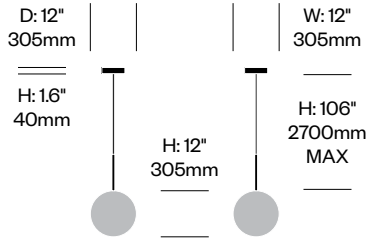

## Features and Specifications

Voltage:	120V-277V 50/60Hz
Power consumption:	6 watts (4"/5") 12 watts (6") 20 watts (8"/10"/12")
Color temperature:	2700K-1800K (dim to warm)
Luminosity:	390 lumens (4"/5") 1100 lumens (6") 1710 lumens (8"/10"/12")
Luminaire efficacy:	65 lumens/watt (4"/5") 92 lumens/watt (6") 95 lumens/watt (8"/10"/12")
Color rendition index:	100 CRI (table lights) 95 CRI (pendant lights)
Rated lifespan:	50,000 hours
Bulb type:	high output LED
Cord length:	6 feet (table lights) 8.9 feet (pendant lights; field cuttable)

# Bola Sphere

Pablo Designs | Pablo Pardo and Pablo Studio | 2019 | Imported from China

**To order, specify:**

1. Product number
2. Trim color

Pendant Light, 10"	Number	List Price
	HCPL-BSP5-10	525.00

Pendant Light, 12"	Number	List Price
	HCPL-BSP6-12	620.00