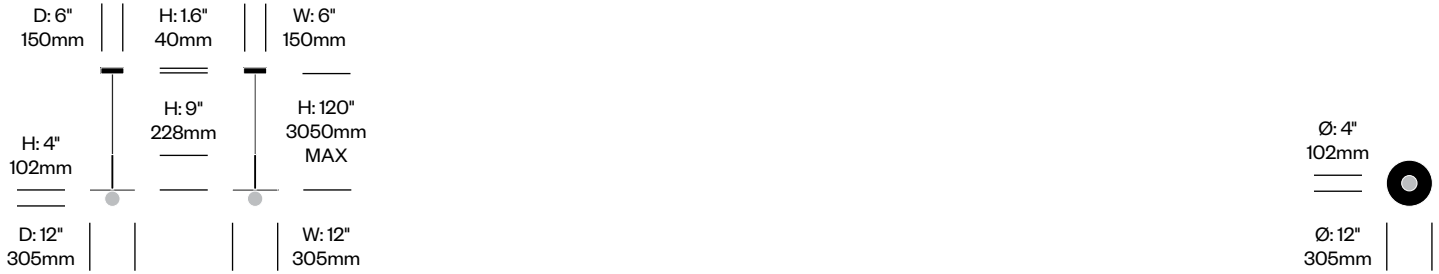

Bola Disc

Pablo Designs | Pablo Pardo and Pablo Studio | 2018 | Imported from China

Features and Specifications

Voltage:	120V to 277V 50/60Hz
Power consumption:	8 watts (pendant lights with 12" and 18" disc) 15 watts (pendant light with 22" disc) 20 watts (pendant light with 32" disc)
Color temperature:	2700K
Luminosity:	560 lumens (pendant light with 12" disc) 640 lumens (pendant light with 18" disc) 1160 lumens (pendant light with 22" disc) 1550 lumens (pendant light with 32" disc)
Luminaire efficacy:	57 lumens/watt
Color rendition index:	95 CRI
Rated lifespan:	50,000 hours
Bulb type:	high output LED
Cord length:	10 feet (field cuttable)

Additional Notes

All Bola Disc lighting is ETL and CE certified.

Surfaces

Standard Trim

Gloss White with Chrome (TR-B01)

Premium Trim

Brass (TR-B02)
Chrome (TR-B03)
Rose Gold (TR-B05)

Canopy Paint

Black (TR-B20)
White (TR-B21)

Bola Disc

Pablo Designs | Pablo Pardo and Pablo Studio | 2018 | Imported from China

To order, specify:

1. Product number
2. Trim color

Pendant Light, 12"	Number	List Price
Standard Trim	HCPL-BDP1-121	435.00
Premium Trim	HCPL-BDP1-121	435.00