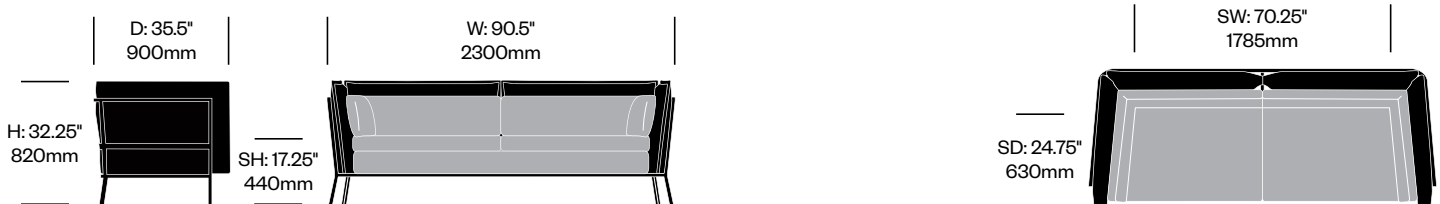

Three Seat Sofa	Number	COM/COL	List Price
Leather	HCCE-BK3P-1	10,545.00	15,340.00
Fabric	HCCE-BK3P-2	10,100.00	11,870.00
Faux Leather	HCCE-BK3P-3	10,100.00	10,545.00