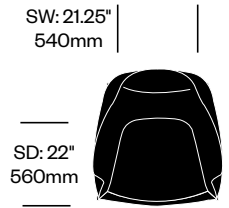

Lounge Chair with Headrest	Number	List Price
Leather	HCPF-ARL1-H	7,750.00