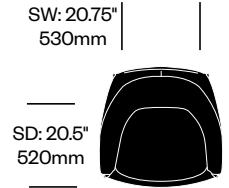

Surfaces

- Leather
- Pelle Frau® ColorSphere (70)
 - Color (AB-123)
 - Color (AB-123)

Archibald

Poltrona Frau | Jean-Marie Massaud | 2009 | Imported from Italy

To order, specify:

1. Product number
2. Upholstery and color