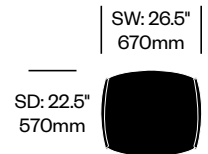

Ottoman	Number	List Price
Leather	HCPF-ARF	2,760.00