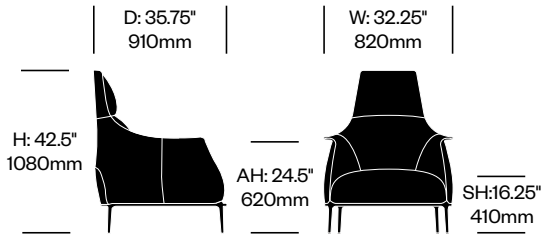

Archibald

Poltrona Frau | Jean-Marie Massaud | 2009 | Imported from Italy

Overview

- Steel frame construction
- Polyurethane foam padding
- Cast aluminum and tubular steel base in gunmetal grey finish
- Contrasting stitching along seams
- Stitching for white or black leather will be grey
- Stitching for all other colors will be beige
- Select models and colors available as part of the [Haworth NOW](#) inventory program

Surfaces

- Leather
- Pelle Frau® ColorSphere (70)
 - Color (AB-123)
 - Color (AB-123)

Archibald

Poltrona Frau | Jean-Marie Massaud | 2009 | Imported from Italy

To order, specify:

1. Product number
2. Upholstery and color

Lounge Chair	Number	List Price
Leather	HCPF-ARL1-S	6,640.00

Lounge Chair with Headrest	Number	List Price
Leather	HCPF-ARL1-H	7,750.00

Lounge Chair with King Headrest	Number	List Price
Leather	HCPF-ARL1-K	7,820.00