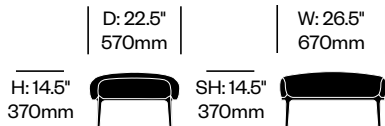

Surfaces

- Leather
- Pelle Frau® ColorSphere (70)
 - Color (AB-123)
 - Color (AB-123)

Archibald

Poltrona Frau | Jean-Marie Massaud | 2009 | Imported from Italy

To order, specify:

1. Product number
2. Upholstery and color

Lounge Chair	Number	List Price
Leather	HCPF-ARL1-S	6,640.00

Lounge Chair with Headrest	Number	List Price
Leather	HCPF-ARL1-H	7,750.00

Lounge Chair with King Headrest	Number	List Price
Leather	HCPF-ARL1-K	7,820.00