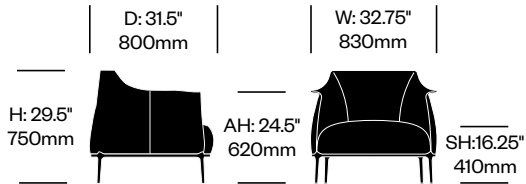

Surfaces

- Leather
- Pelle Frau® ColorSphere (70)
 - Color (AB-123)
 - Color (AB-123)

Archibald

Poltrona Frau | Jean-Marie Massaud | 2009 | Imported from Italy

To order, specify:

1. Product number
2. Upholstery and color