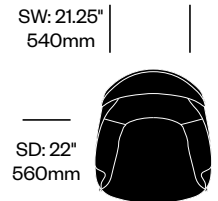

Lounge Chair with King Headrest	Number	List Price
Leather	HCPF-ARL1-K	7,820.00