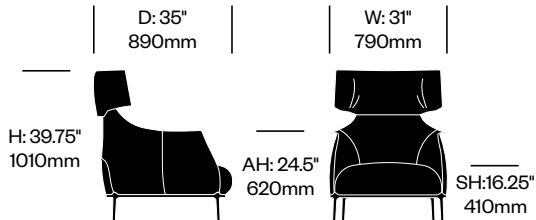

Archibald

Poltrona Frau | Jean-Marie Massaud | 2009 | Imported from Italy

Overview

- Steel frame construction
- Polyurethane foam padding
- Cast aluminum and tubular steel base in gunmetal grey finish
- Contrasting stitching along seams
- Stitching for white or black leather will be grey
- Stitching for all other colors will be beige
- Select models and colors available as part of the [Haworth NOW](#) inventory program

Surfaces

- Leather
- Pelle Frau® ColorSphere (70)
 - Color (AB-123)
 - Color (AB-123)

Archibald

Poltrona Frau | Jean-Marie Massaud | 2009 | Imported from Italy

To order, specify:

1. Product number
2. Upholstery and color

Lounge Chair	Number	List Price
Leather	HCPF-ARL1-S	6,640.00

Lounge Chair with Headrest	Number	List Price
Leather	HCPF-ARL1-H	7,750.00

Lounge Chair with King Headrest	Number	List Price
Leather	HCPF-ARL1-K	7,820.00