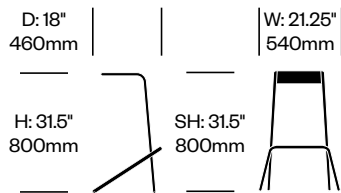

# Alodia

Cappellini | Todd Bracher | 2010 | Imported from Italy

**To order, specify:**

1. Product number
2. Paint color

Low Stool	Number	List Price
Painted	HCCE-AL1	735.00

High Stool	Number	List Price
Painted	HCCE-AL2	865.00