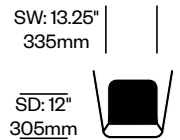

# Alodia

Cappellini | Todd Bracher | 2010 | Imported from Italy

**To order, specify:**

1. Product number
2. Paint color

Low Stool	Number	List Price
Painted	HCCE-AL1	735.00

High Stool	Number	List Price
Painted	HCCE-AL2	865.00