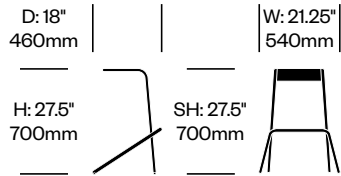

# Alodia

Cappellini | Todd Bracher | 2010 | Imported from Italy

**To order, specify:**

1. Product number
2. Paint color

Low Stool	Number	List Price
Painted	HCCE-AL1	735.00

High Stool	Number	List Price
Painted	HCCE-AL2	865.00