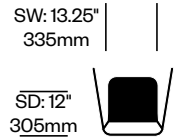

Alodia

Cappellini | Todd Bracher | 2010 | Imported from Italy

To order, specify:

1. Product number
2. Paint color

Low Stool	Number	List Price
Painted	HCCE-AL1	735.00