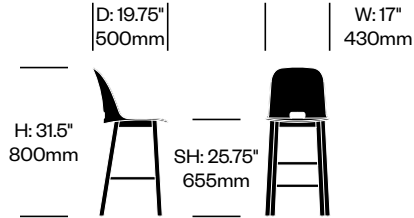

Emeco | Jasper Morrison | 2015 | Made in the United States

To order, specify:

1. Product number
2. Seat trim color
3. Base wood color

Low Stool with High Back	Number	List Price
Ash	HCEM-ALS1-HN	630.00
Dark Stained Ash	HCEM-ALS1-HN	650.00