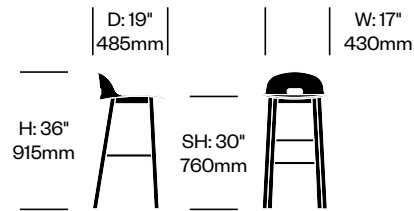

Emeco | Jasper Morrison | 2015 | Made in the United States

To order, specify:

1. Product number
2. Seat trim color
3. Base wood color

Low Stool with High Back	Number	List Price
Ash	HCEM-ALS1-HN	630.00
Dark Stained Ash	HCEM-ALS1-HN	650.00