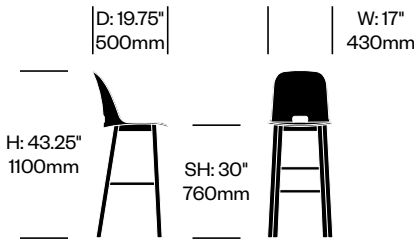

High Stool with High Back	Number	List Price
Ash	HCEM-ALS2-HN	630.00
Dark Stained Ash	HCEM-ALS2-HN	650.00