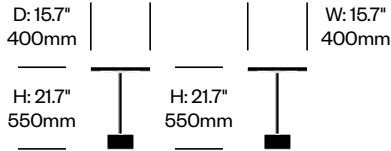

9

Cassina | Piero Lissoni | 2014 | Imported from Italy

To order, specify:

1. Product number
2. Top glass color
3. Frame trim color
4. Base stone color

HIGH OCCASIONAL TABLE, GLASS TOP WITH STONE BASE

Gunmetal Grey Frame	Number	List Price
Black Marquiña Marble Base	HCCS-9TO-3G	1,695.00
Emperador Marble Base	HCCS-9TO-3G	2,115.00
Grey Carnico Marble Base	HCCS-9TO-3G	1,955.00
White Carrara Marble Base	HCCS-9TO-3G	1,540.00

Matte Anthracite Frame	Number	List Price
Black Marquiña Marble Base	HCCS-9TO-3G	1,640.00
Emperador Marble Base	HCCS-9TO-3G	2,050.00
Grey Carnico Marble Base	HCCS-9TO-3G	1,905.00
White Carrara Marble Base	HCCS-9TO-3G	1,475.00