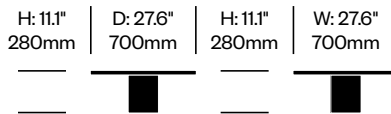

LARGE OCCASIONAL TABLE, GLASS TOP WITH STONE BASE

Gunmetal Grey Frame	Number	List Price
Black Marquiña Marble Base	HCCS-9TO-4G	2,575.00
Emperador Marble Base	HCCS-9TO-4G	3,895.00
Grey Carnico Marble Base	HCCS-9TO-4G	3,715.00
White Carrara Marble Base	HCCS-9TO-4G	2,595.00

Matte Anthracite Frame	Number	List Price
Black Marquiña Marble Base	HCCS-9TO-4G	2,510.00
Emperador Marble Base	HCCS-9TO-4G	3,805.00
Grey Carnico Marble Base	HCCS-9TO-4G	3,645.00
White Carrara Marble Base	HCCS-9TO-4G	2,510.00