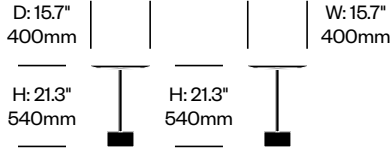

To order, specify:

1. Product number
2. Stone color
3. Frame trim color

HIGH OCCASIONAL TABLE, STONE TOP AND BASE

Gunmetal Grey Frame	Number	List Price
Black Marquiña Marble	HCCS-9TO-3S	1,520.00
Emperador Marble	HCCS-9TO-3S	2,145.00
Grey Carnico Marble	HCCS-9TO-3S	1,590.00
White Carrara Marble	HCCS-9TO-3S	2,075.00

Matte Anthracite Frame	Number	List Price
Black Marquiña Marble	HCCS-9TO-3S	1,675.00
Emperador Marble	HCCS-9TO-3S	1,910.00
Grey Carnico Marble	HCCS-9TO-3S	1,745.00
White Carrara Marble	HCCS-9TO-3S	1,865.00