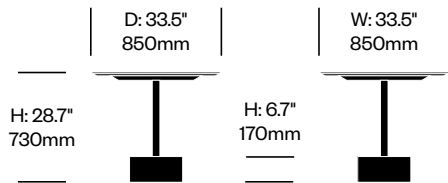

To order, specify:

1. Product number
2. Top laminate, wood, or stone color

SMALL COLLABORATIVE TABLE, STONE BASE

Matte Anthracite Frame	Number	List Price
Black Laminate	HCCS-9TC-1L	4,180.00
White Laminate	HCCS-9TC-1L	4,180.00
American Walnut	HCCS-9TC-1W	6,160.00
Black Stained Ash	HCCS-9TC-1W	5,475.00
Black Marquiña Marble	HCCS-9TC-1S	8,215.00
White Carrara Marble	HCCS-9TC-1S	8,215.00