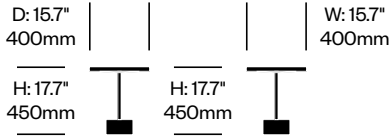

9

Cassina | Piero Lissoni | 2014 | Imported from Italy

To order, specify:

1. Product number
2. Top glass color
3. Frame trim color
4. Base stone color

LOW OCCASIONAL TABLE, GLASS TOP WITH STONE BASE

Gunmetal Grey Frame	Number	List Price
Black Marquiña Marble Base	HCCS-9TO-1G	1,665.00
Emperador Marble Base	HCCS-9TO-1G	1,995.00
Grey Carnico Marble Base	HCCS-9TO-1G	1,915.00
White Carrara Marble Base	HCCS-9TO-1G	1,515.00

Matte Anthracite Frame	Number	List Price
Black Marquiña Marble Base	HCCS-9TO-1G	1,595.00
Emperador Marble Base	HCCS-9TO-1G	1,920.00
Grey Carnico Marble Base	HCCS-9TO-1G	1,865.00
White Carrara Marble Base	HCCS-9TO-1G	1,445.00