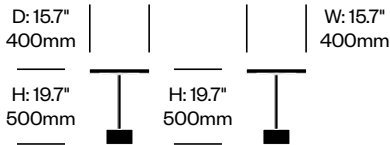

MEDIUM OCCASIONAL TABLE, GLASS TOP WITH STONE BASE

Gunmetal Grey Frame	Number	List Price
Black Marquiña Marble Base	HCCS-9TO-2G	1,670.00
Emperador Marble Base	HCCS-9TO-2G	2,055.00
Grey Carnico Marble Base	HCCS-9TO-2G	1,920.00
White Carrara Marble Base	HCCS-9TO-2G	1,520.00

Matte Anthracite Frame	Number	List Price
Black Marquiña Marble Base	HCCS-9TO-2G	1,610.00
Emperador Marble Base	HCCS-9TO-2G	1,990.00
Grey Carnico Marble Base	HCCS-9TO-2G	1,880.00
White Carrara Marble Base	HCCS-9TO-2G	1,455.00