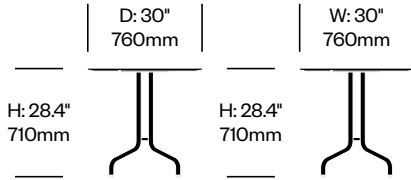

# 1 Inch

Emeco | Jasper Morrison | 2017 | Made in the United States

**To order, specify:**

1. Product number
2. Top surface and color
3. Base trim color

**STANDARD HEIGHT COLLABORATIVE TABLE, 24" x 30" RECTANGLE**

# 1 Inch

Emeco | Jasper Morrison | 2017 | Made in the United States

**To order, specify:**

1. Product number
2. Top surface and color
3. Base trim color

**STANDARD HEIGHT COLLABORATIVE TABLE, 30" ROUND**

Black Base	Number	List Price
Laminate Grade A	HCEM-INTC-R30-LL	1,215.00
Laminate Grade B	HCEM-INTC-R30-LL	1,690.00
Accoya	HCEM-INTC-R30-LW	1,925.00
Ash	HCEM-INTC-R30-LW	1,315.00
Walnut	HCEM-INTC-R30-LW	1,735.00