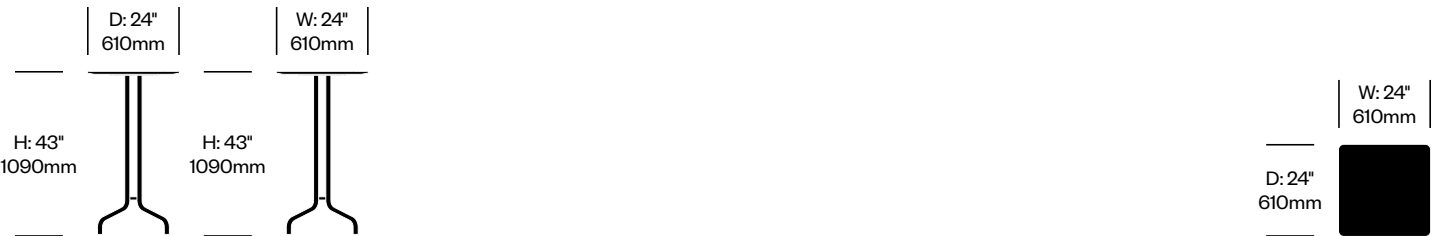

BAR HEIGHT COLLABORATIVE TABLE, 24" SQUARE

Black Base	Number	List Price
Laminate Grade A	HCEM-INTC-S24-HL	1,045.00
Laminate Grade B	HCEM-INTC-S24-HL	1,290.00
Accoya	HCEM-INTC-S24-HW	1,585.00
Ash	HCEM-INTC-S24-HW	1,190.00
Walnut	HCEM-INTC-S24-HW	1,465.00

Hand-Brushed, Clear Anodized Aluminum Base	Number	List Price
Hand-Brushed, Clear Anodized Aluminum	HCEM-INTC-S24-HA	1,395.00
Laminate Grade A	HCEM-INTC-S24-HL	920.00
Laminate Grade B	HCEM-INTC-S24-HL	1,160.00
Accoya	HCEM-INTC-S24-HW	1,450.00
Ash	HCEM-INTC-S24-HW	1,065.00
Walnut	HCEM-INTC-S24-HW	1,330.00