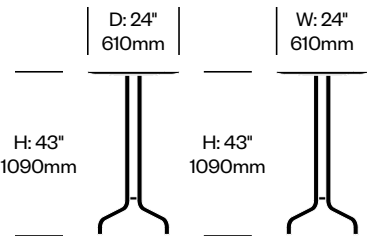

BAR HEIGHT COLLABORATIVE TABLE, 24" ROUND

Black Base	Number	List Price
Laminate Grade A	HCEM-INTC-R24-HL	1,045.00
Laminate Grade B	HCEM-INTC-R24-HL	1,290.00
Accoya	HCEM-INTC-R24-HW	1,585.00
Ash	HCEM-INTC-R24-HW	1,190.00
Walnut	HCEM-INTC-R24-HW	1,465.00

Hand-Brushed, Clear Anodized Aluminum Base	Number	List Price
Hand-Brushed, Clear Anodized Aluminum	HCEM-INTC-R24-HA	1,395.00
Laminate Grade A	HCEM-INTC-R24-HL	920.00
Laminate Grade B	HCEM-INTC-R24-HL	1,160.00
Accoya	HCEM-INTC-R24-HW	1,450.00
Ash	HCEM-INTC-R24-HW	1,065.00
Walnut	HCEM-INTC-R24-HW	1,330.00