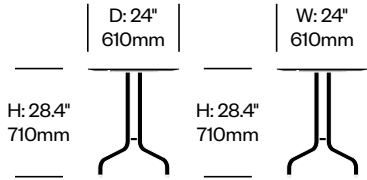

# 1 Inch

Emeco | Jasper Morrison | 2017 | Made in the United States

**To order, specify:**

1. Product number
2. Top surface and color
3. Base trim color

**STANDARD HEIGHT COLLABORATIVE TABLE, 24" ROUND**

Black Base	Number	List Price
Laminate Grade A	HCEM-INTC-R24-LL	1,010.00
Laminate Grade B	HCEM-INTC-R24-LL	1,255.00
Accoya	HCEM-INTC-R24-LW	1,555.00
Ash	HCEM-INTC-R24-LW	1,160.00
Walnut	HCEM-INTC-R24-LW	1,430.00