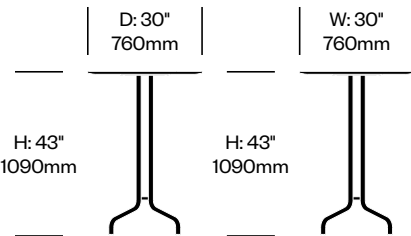

BAR HEIGHT COLLABORATIVE TABLE, 30" ROUND

Black Base	Number	List Price
Laminate Grade A	HCEM-INTC-R30-HL	1,250.00
Laminate Grade B	HCEM-INTC-R30-HL	1,725.00
Accoya	HCEM-INTC-R30-HW	1,955.00
Ash	HCEM-INTC-R30-HW	1,340.00
Walnut	HCEM-INTC-R30-HW	1,765.00

Hand-Brushed, Clear Anodized Aluminum Base	Number	List Price
Hand-Brushed, Clear Anodized Aluminum	HCEM-INTC-R30-HA	1,650.00
Laminate Grade A	HCEM-INTC-R30-HL	1,120.00
Laminate Grade B	HCEM-INTC-R30-HL	1,590.00
Accoya	HCEM-INTC-R30-HW	1,825.00
Ash	HCEM-INTC-R30-HW	1,215.00
Walnut	HCEM-INTC-R30-HW	1,635.00