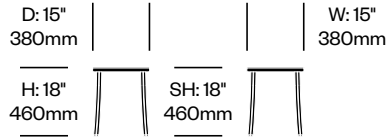

1 Inch

Emeco | Jasper Morrison | 2017 | Made in the United States

To order, specify:

1. Product number
2. Seat material and color
3. Frame trim color

STACKING LOW STOOL

Black Frame	Number	List Price
Spinneybeck Volo	HCEM-1NS1-N1	840.00
COL	HCEM-1NS1-N1	625.00
Kvadrat Divina Melange 3	HCEM-1NS1-N2	710.00
Kvadrat Divina MD	HCEM-1NS1-N2	710.00
Maharam Mode	HCEM-1NS1-N2	625.00
COM	HCEM-1NS1-N2	625.00
Reclaimed Wood Polypropylene	HCEM-1NS1-NP	540.00
Plywood	HCEM-1NS1-NW	640.00

Hand-Brushed, Clear Anodized Aluminum Frame	Number	List Price
Spinneybeck Volo	HCEM-1NS1-N1	710.00
COL	HCEM-1NS1-N1	495.00
Kvadrat Divina Melange 3	HCEM-1NS1-N2	580.00
Kvadrat Divina MD	HCEM-1NS1-N2	580.00
Maharam Mode	HCEM-1NS1-N2	495.00
COM	HCEM-1NS1-N2	495.00
Reclaimed Wood Polypropylene	HCEM-1NS1-NP	415.00
Plywood	HCEM-1NS1-NW	510.00