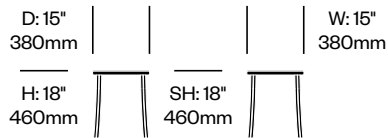

Additional Notes

1 Inch All Aluminum side chairs stack six high. The low stool stacks two high. The medium and high stools cannot be stacked.

1 Inch All Aluminum seating complements 1 Inch and 2 Inch tables.

Surfaces

Frame Trim

Hand-Brushed, Clear Anodized Aluminum (EMT-2)

1 Inch All Aluminum

Emeco | Jasper Morrison | 2018 | Made in the United States

To order, specify:

1. Product number
2. Frame trim color

Stacking Side Chair	Number	List Price
Hand-Brushed, Clear Anodized Aluminum	HCEM-1AS4-N	720.00

Stacking Side Chair with Arms	Number	List Price
Hand-Brushed, Clear Anodized Aluminum	HCEM-1AS4-A	875.00

Stacking Low Stool	Number	List Price
Hand-Brushed, Clear Anodized Aluminum	HCEM-1AS1-N	535.00

Medium Stool	Number	List Price
Hand-Brushed, Clear Anodized Aluminum	HCEM-1AS2-N	595.00