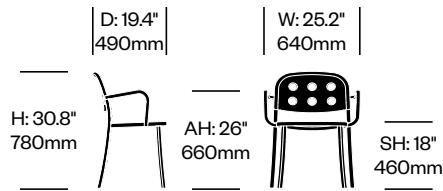

Additional Notes

1 Inch All Aluminum side chairs stack six high. The low stool stacks two high. The medium and high stools cannot be stacked.

1 Inch All Aluminum seating complements 1 Inch and 2 Inch tables.

1 Inch All Aluminum is designed to be used in indoor and outdoor settings. When used in outdoor environments, 1 Inch All Aluminum may require special care. Refer to the Ancillary Brands Surface Care Instructions for details.

Surfaces

Frame Trim

Hand-Brushed, Clear Anodized Aluminum (EMT-2)

1 Inch All Aluminum

Emeco | Jasper Morrison | 2018 | Made in the United States

To order, specify:

1. Product number
2. Frame trim color

Stacking Side Chair	Number	List Price
Hand-Brushed, Clear Anodized Aluminum	HCEM-1AS4-N	720.00

Stacking Side Chair with Arms	Number	List Price
Hand-Brushed, Clear Anodized Aluminum	HCEM-1AS4-A	875.00

Stacking Low Stool	Number	List Price
Hand-Brushed, Clear Anodized Aluminum	HCEM-1AS1-N	535.00

Medium Stool	Number	List Price
Hand-Brushed, Clear Anodized Aluminum	HCEM-1AS2-N	595.00