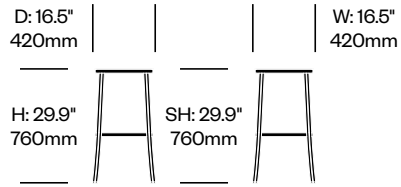

Additional Notes

1 Inch All Aluminum side chairs stack six high. The low stool stacks two high. The medium and high stools cannot be stacked.

1 Inch All Aluminum seating complements 1 Inch and 2 Inch tables.

Surfaces

Frame Trim

Hand-Brushed, Clear Anodized Aluminum (EMT-2)

1 Inch All Aluminum

Emeco | Jasper Morrison | 2018 | Made in the United States

To order, specify:

1. Product number
2. Frame trim color

Stacking Side Chair	Number	List Price
Hand-Brushed, Clear Anodized Aluminum	HCEM-1AS4-N	720.00

Stacking Side Chair with Arms	Number	List Price
Hand-Brushed, Clear Anodized Aluminum	HCEM-1AS4-A	875.00

Stacking Low Stool	Number	List Price
Hand-Brushed, Clear Anodized Aluminum	HCEM-1AS1-N	535.00

Medium Stool	Number	List Price
Hand-Brushed, Clear Anodized Aluminum	HCEM-1AS2-N	595.00

1 Inch All Aluminum

Emeco | Jasper Morrison | 2018 | Made in the United States

To order, specify:

1. Product number
2. Frame trim color

High Stool	Number	List Price
Hand-Brushed, Clear Anodized Aluminum	HCEM-1AS3-N	595.00