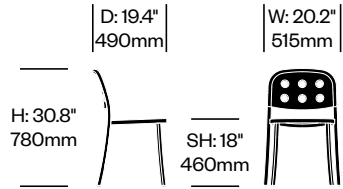

Additional Notes

1 Inch All Aluminum side chairs stack six high. The low stool stacks two high. The medium and high stools cannot be stacked.

1 Inch All Aluminum seating complements 1 Inch and 2 Inch tables.

Surfaces

Frame Trim

Hand-Brushed, Clear Anodized Aluminum (EMT-2)

1 Inch All Aluminum

Emeco | Jasper Morrison | 2018 | Made in the United States

To order, specify:

1. Product number
2. Frame trim color

Stacking Side Chair	Number	List Price
Hand-Brushed, Clear Anodized Aluminum	HCEM-1AS4-N	720.00

Stacking Side Chair with Arms	Number	List Price
Hand-Brushed, Clear Anodized Aluminum	HCEM-1AS4-A	875.00

Stacking Low Stool	Number	List Price
Hand-Brushed, Clear Anodized Aluminum	HCEM-1AS1-N	535.00

Medium Stool	Number	List Price
Hand-Brushed, Clear Anodized Aluminum	HCEM-1AS2-N	595.00