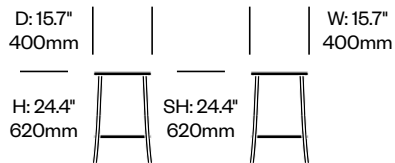

Additional Notes

1 Inch All Aluminum side chairs stack six high. The low stool stacks two high. The medium and high stools cannot be stacked.

1 Inch All Aluminum seating complements 1 Inch and 2 Inch tables.

Surfaces

Frame Trim

Hand-Brushed, Clear Anodized Aluminum (EMT-2)

1 Inch All Aluminum

Emeco | Jasper Morrison | 2018 | Made in the United States

To order, specify:

1. Product number
2. Frame trim color

Stacking Side Chair	Number	List Price
Hand-Brushed, Clear Anodized Aluminum	HCEM-1AS4-N	720.00

Stacking Side Chair with Arms	Number	List Price
Hand-Brushed, Clear Anodized Aluminum	HCEM-1AS4-A	875.00

Stacking Low Stool	Number	List Price
Hand-Brushed, Clear Anodized Aluminum	HCEM-1AS1-N	535.00

Medium Stool	Number	List Price
Hand-Brushed, Clear Anodized Aluminum	HCEM-1AS2-N	595.00