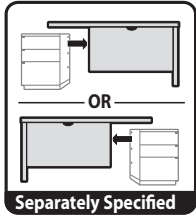

X Series — Single Pedestal Desks

Executive Bow Front

JDHL-JAFSDS
JDHL-JAFLDS
JDHL-JAFWDS
JDHW-KAFSDS
JDHW-KAFLDS
JDHW-KAFWDS
(Left-Hand)
Class FMI

Features

- Includes high-pressure laminate (HPL) or wood veneer top, steel, laminate or wood end panel, steel modesty panel, and assembly hardware (pedestal not included).
- Top has 3mm edgeband on user and guest edge, and 1mm edgeband on sides.
- Bow edge on guest side extends 10"(254mm) beyond pedestal and end panel at the center of the desk (4"(102mm) of extension + 6"(152mm) of bow).
- Modesty panel is available with or without scallop wireway for cable management; scallop is centered at top of modesty panel.
- Desk orientation can be field-changed from left to right or right to left.
- Glides provide 1"(25mm) adjustment range.
- Field assembled.

Specification Tip

- One X Series desk pedestal must be specified separately; nominal depth of desk pedestal must be 6"(152mm) less than nominal depth of desk top. See table.

Desk/Pedestal Nominal Depths

Desk Depth	Pedestal Depth
30"(762mm)	24"(610mm)
36"(914mm)	30"(762mm)

To Order, Specify:

1) Product number, including:

1 Pedestal Orientation:

- **AF** Left-hand
- **FA** Right-hand

2 Modesty Panel Height:

- **B** 1/3 Height
- **D** 3/4 Height (add **$101.34** list)
- **F** Full Height (add **$202.67** list)

3 Modesty Panel Cable Management:

- **N** No Scallop
- **S** Scallop

2) Laminate or wood color for top.
3) Edge trim color for top (HPL only).
4) End panel trim, laminate or wood finish.
5) End panel edge color (HPL only)
6) Modesty panel trim color.

Note: Desk pedestal must be specified separately.