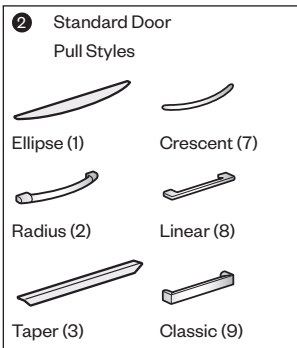

X Series — Wardrobes

Catalog Logic

X Series — Wardrobes

4H and 5H

JWPC-S1

JWPC-S1
Class FM

Features

- Includes coat rod and one shelf that adjusts in 6”(152mm) increments.
- Coat rod is located 3”(76mm) from top.
- Hinged doors feature full access hinges.
- Optional door pulls include Ellipse, Radius, Taper, Crescent, Linear, Classic, and No Pull (touch latch).
 - Ellipse pull available in non-metallic trim colors only
 - Radius pull available in metallic trim colors only
 - Taper trim color matches case trim color
 - Crescent, Linear and Classic pulls are brushed nickel finish
- Touch latch doors have touch latch mechanism on the right door, controlling access to both sides.
- Cabinet interior and shelves match case color.
- Lock is located next to pull on right-hand door.
- Lock plug is available in black or chrome.
- For lock options, refer to Lock Program section of the Accessories Price List.
- Glides provide 1.5”(38mm) adjustment range.