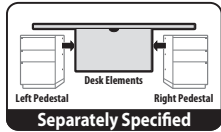

X Series — Double Pedestal Desks

Standard Rectangular

JDSL-JAANDS
JDSW-KAANDS
Class FMI

Features

- Includes high-pressure laminate (HPL) or wood veneer top, optional steel modesty panel, and assembly hardware (pedestals not included).
- Top has 3mm edgeband on user and guest edge, and 1mm edgeband on sides.
- Optional modesty panel is available with or without scallop wireway for cable management; scallop is centered at top of modesty panel.
- Field assembled.