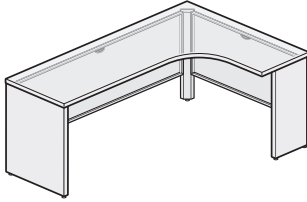

X Series — Extended Transitional Corners

Extended Transitional Wrap-Around Corner

JDAL-JFLSDS
JDAL-JFLLDs
JDAL-JFLWDS
JDAW-KFLSDS
JDAW-KFLLDs
JDAW-KFLWDS
(Left-Hand)
Class FM1

Features

- Includes high-pressure laminate (HPL) or wood veneer top, steel, laminate or wood end panel, steel modesty panels, and hardware for assembly and attachment to adjoining casework.
- Top has 3mm edgeband on user edge and 1mm edgeband on sides and back.
- Modesty panels are available with or without scallop wireway for cable management; scallop is centered at top of modesty panel.
- Glides provide 1.5" (38mm) adjustment range.
- Field assembled.

Specification Tips

- Not for use as a stand-alone casework. Half end panel must be attached to a return or bridge.
- Top has a 6" (152mm) depth difference at each end. Specify adjoining caseworks accordingly.
- Modesty panel height, cable management, and color selections apply to both modesty panels.
- When placing a mobile, attached, or suspended pedestal inside the corner, pedestal depth must be at least 6" (152mm) less than nominal depth of top. See table.

Corner/Pedestal Nominal Depths

Corner Depth	Pedestal Depth
18" (457mm)	N/A
24" (610mm)	18" (457mm)
30" (762mm)	24" (610mm)

To Order, Specify:

1) Product number, including:

1 Modesty Panel Height:

- **B** 1/3 Height
- **D** 3/4 Height (add **$90.76** list)
- **F** Full Height (add **$181.52** list)

2 Modesty Panel Cable Management:

- **N** No Scallop
- **S** Scallop

2) Laminate or wood color for top.
3) Edge trim color for top (HPL only).
4) End panel trim, laminate or wood finish.
5) End panel edge color (HPL only)
6) Modesty panel trim color.