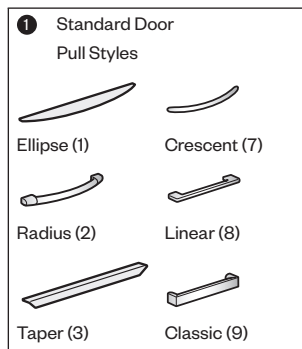

Features

- Includes:
  - -Pedestal section with Individually locking drawers
  - -Non-locking valet with coat rod
  - -Non-locking upper storage unit contains one or more removable shelves
- Storage unit in 56.5"(1435mm)H tower includes one removable shelf.
- Storage unit in 63.5"(1613mm) and 64.5"(1638mm)H towers with File/File drawers includes two removable shelves.
- Storage unit in 63.5"(1613mm) and 64.5"(1638mm)H towers with Box/Box/File/File drawers includes one removable shelf.
- Optional drawer/door pulls include Ellipse, Radius, Taper, Crescent, Linear, Classic, and J-Pull.
  - -Ellipse pull available in non-Metallic trim colors only
  - -Radius pull available in Metallic trim colors only
  - -Taper and J-Pull pull trim color matches case trim color
  - -Crescent, Linear and Classic pulls are brushed nickel finish
  - -J-Pull available with touch latch doors only
- Standard door or touch latch door choice is determined by pull style code.
- Drawers have full extension steel ball-bearing slides.
- Interiors, shelf, and accessories are black finish color.
- Drawer section contains two locks;
  - -Left-hand lock secures top file drawer on File/File configuration. Secures top box drawer and upper file drawer on Box/Box/File/File configuration.
  - -Right-hand lock secures bottom file drawer on File/File configuration. Secures second box drawer and bottom file drawer on Box/Box/File/File configuration.
- Valet and storage doors do not lock.
- Lock plugs are available in black or chrome.
- For lock options, refer to Lock Program section of the Accessories Price List.
- Glides provide 1"(25mm) adjustment range.

Specification Tips

- Optional white translucent top adds 2.75"(70mm) to overall height of unit.
- Additional storage unit shelves can be specified separately.

To Order, Specify:

1. Product number.
2. **1 Pull** (see side bar) (add **$44.54** list) for touch latch doors
   - **2 Top Option:**
     - **R** Regular top
     - **T** Translucent top (add **$789.06** list)
3. Trim color for case and front.
4. Trim color for pull (Ellipse and Radius only).
   - -Ellipse (Non-Metallic trim colors only)
   - -Radius (Metallic trim colors only; upcharge for Metallic trim on pull is included in price.)
5. Trim color for lock plug.