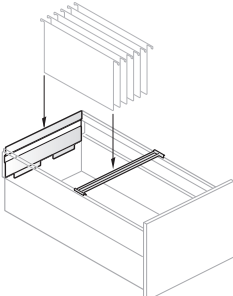

Filing Kit

JOPL-12
Class FM

Features

- Includes one steel drawer back extension and one side-to-side file hanging bar.
- Black finish only.

Specification Tips

- For use in X Series Combination Units only.
- Required for filing side-to-side or legal in 12"(305mm) Combination Unit pedestal style drawers.

To Order, Specify:

1) Product number.
  (No finish specification required.)

Number	Price
JOPL-12	$122.46