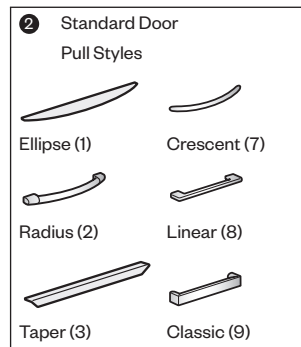

Specification Tips

- Storage unit accommodates one row of standard-height binders.
- Pedestal file drawer has a half-height back. To accommodate side-to-side legal filing, or to convert to a full-height back, a legal-size filing kit must be specified separately.
- Additional accessories are available and can be specified separately.