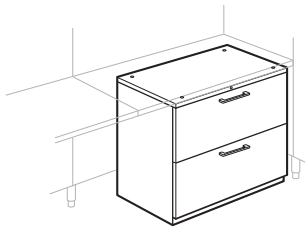

X Series — Lateral Files — Attached

Proud Style

JLPD-S1A
Class FM