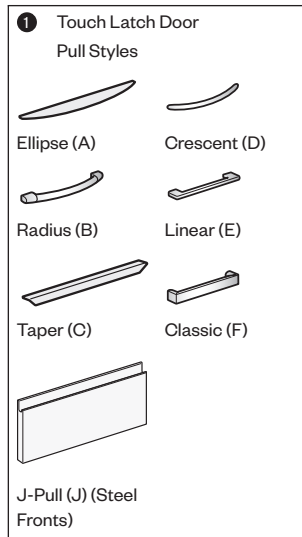

X Series — Filing & Storage with Individually Locking Drawers

5H Personal Storage Tower with Bookcase

J2BW-5624-SS
Class FM2

Features

- Includes:
 - Pedestal section with Individually locking drawers
 - Non-locking valet with coat rod
 - Side-facing bookcase with one or more shelves that are adjustable
- Bookcase in 56.5"(1435mm)H tower includes two shelves that are adjustable in 3"(76mm) increments.
- Bookcase in 63.5"(1613mm) and 64.5"(1638mm)H tower with File/File drawers includes two shelves that are adjustable in 6.25"(159mm) increments.
- Optional drawer/door pulls include Ellipse, Radius, Taper, Crescent, Linear, Classic, and J-Pull.
 - Ellipse pull available in non-Metallic trim colors only
 - Radius pull available in Metallic trim colors only
 - Taper and J-Pull pull trim color matches case trim color
 - Crescent, Linear and Classic pulls are brushed nickel finish
 - J-Pull available with touch latch doors only
- Standard door or touch latch door choice is determined by pull style code.
- Drawers have full extension steel ball-bearing slides.
- Drawer Interiors and accessories are black finish color; bookcase shelf, and valet interior match case color.
- Drawer section contains two locks; left-hand lock secures top file drawer, right-hand lock secures bottom file drawer.
- Valet door does not lock.
- All locks in tower have the same key number.
- Lock plugs are available in black or chrome.
- For lock options, refer to Lock Program section of the Accessories Price List.
- Glides provide 1"(25mm) adjustment range.