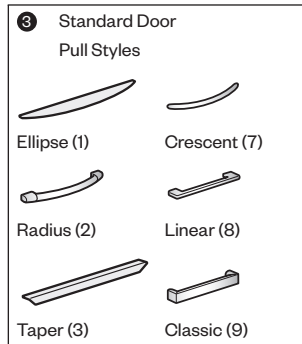

X Series — Lockers

Double Locker

JA18-5124-R

JA24-5124-R
Cass FM2

Features

- Includes:
 - Two 12"(305mm)W compartments separated by a divider panel, with individual doors
 - Ventilated back panel
- Each compartment Includes:
 - Upper shelf
 - Coat rod and coat hook in 23.625"(600mm)D locker
 - One coat hook in 18.75"(476mm)D locker
- Doors can be left-, right-, center-, or outside-hinged.
- Lockers up to 40.5"(1029mm) tall have shelves that adjust in 2"(51mm) increments.
- Lockers 48.5"(1232mm) and taller have non-adjustable shelves located 6"(152mm) below top.
- Door front options include painted, high-pressure laminate (HPL), or wood.
- Painted fronts must be specified with painted steel top.
- Laminate fronts can be specified with painted steel or laminate top.
- Wood fronts can be specified with painted steel or wood top.
- Optional door pulls include Ellipse, Radius, Taper, Crescent, Linear, Classic, and No Pull (touch latch).
 - Ellipse pull available in non-Metallic trim colors only
 - Radius pull available in Metallic trim colors only
 - Taper pull trim color matches case color
 - Crescent, Linear and Classic pulls are brushed nickel finish
- Shelves and interior match case color.
- Each door locks separately and is randomly keyed.
- Lock plugs are available in black or chrome.
- For lock options, refer to Lock Program section of the Accessories Price List.
- Glides provide 1.5"(38mm) adjustment range.