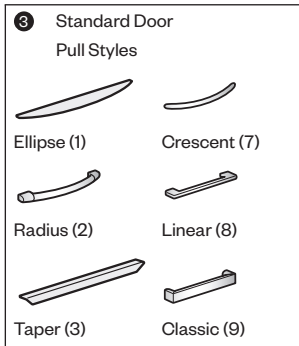

X Series — Lockers

Cubby Locker

JA18-3936-AR

JA18-5136-GR

JA18-6336-GR

JA18-6336-NR
Class FM2

Features

- Includes a single case with choice of four, six, or nine compartments separated by divider panels, with individually locking doors.
- 39.5"(1003mm) and 51.5"(1308mm)H units include four 18"(457mm)W or six 12"(305mm)W compartments.
- 63.5"(1613mm)H unit includes six 18"(457mm)W or nine 12"(305mm)W compartments
- Each compartment Includes one shelf that adjusts in 2"(51mm) increments.
- Door front options include painted, high-pressure laminate (HPL), or wood.
- Painted fronts must be specified with painted steel top.
- Laminate fronts can be specified with painted steel or laminate top.
- Wood fronts can be specified with painted steel or wood top.
- Optional door pulls include Ellipse, Radius, Taper, Crescent, Linear, Classic, and No Pull (touch latch).
 - Ellipse pull available in non-Metallic trim colors only
 - Radius pull available in Metallic trim colors only
 - Taper pull trim color matches case color
 - Crescent, Linear and Classic pulls are brushed nickel finish
- Shelves and interior match case color.
- Each door locks separately and is randomly keyed.
- Lock plugs are available in black or chrome.
- For lock options, refer to Lock Program section of the Accessories Price List.
- Glides provide 1.5"(38mm) adjustment range.
- The following accessories can be specified separately and field installed:
 - Shelf
 - Power module and bracket*
 - Locker boot tray (12"(305mm)W compartments only)
- File/Common Tops may be used for 18.75"(476mm)D storage runs.