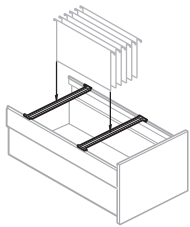

VPL2-12
Class FP