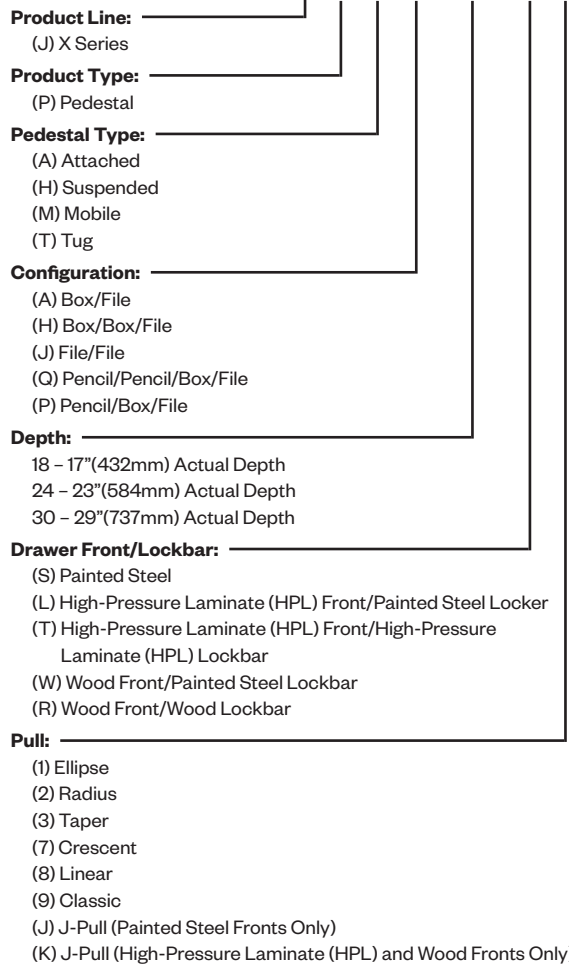

X Series — Pedestals

Catalog Logic

J P A H - 24 - S 1