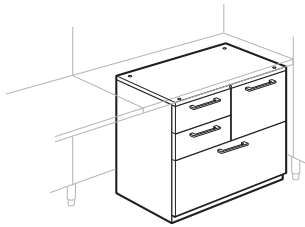

Support: _____
 (A) Attached - 2H Units Only

X Series — Combination Units — Attached 2H

JOPT-S1A

JOPR-S1A
Class FM

Features

- Includes:
 - Two 6"(152mm)H pedestal box drawers
 - 12"(305mm)H pedestal file drawer
 - 12"(305mm)H lateral file drawer
 - Attachment hardware
- Combination unit with box drawers includes a single pencil tray.
- Lateral file drawer includes side-to-side hanging bars that accommodate letter, legal, EDP, international A4, and foolscap suspended file folders.
- Drawer front options include painted, high-pressure laminate (HPL), or wood.
- Painted fronts must be specified with painted steel lockbar.
- Laminate fronts can be specified with a painted steel or laminate lockbar.
- Wood fronts can be specified with a painted steel or wood lockbar.
- Optional drawer pulls include Ellipse, Radius, Taper, Crescent, Linear, Classic and J-Pull.
 - Ellipse pull available in non-metallic trim colors only
 - Radius pull available in metallic trim colors only
 - Taper and J-Pull trim color matches case trim color
 - Crescent, Linear and Classic pulls are brushed nickel finish
- Drawers have full extension steel ball-bearing slides.
- Drawer interiors and accessories are black finish color.
- Single lock secures all drawers.
- Lock plug is available in black or chrome.
- For lock options, refer to Lock Program section of the Accessories Price List.
- Glides provide 1.5"(38mm) adjustment range.