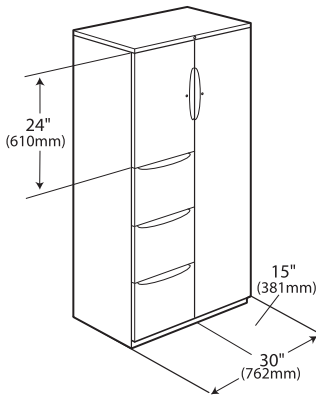

X Series — Combination Units with Valet

5H Valet – 30”W