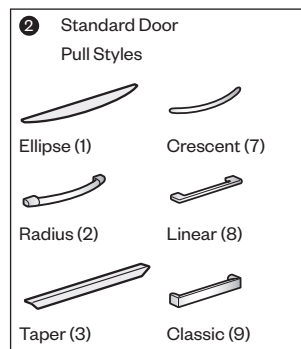

To Order, Specify:

Painted Steel Drawer/Door Fronts

1) Product number, including:

1 Front/Lockbar Option:

SS Painted steel fronts/painted steel lockbar

2 Pull (see side bar)

(add **$44.54** list) for touch latch door.

2) Trim color for drawer/door fronts and case.

3) Trim color for pull (Ellipse and Radius only).

-Ellipse (Non-Metallic trim colors only)
-Radius (Metallic trim colors only; upcharge for Metallic trim on pull is included in price.)

4) Trim color for lock plug.

Laminate Drawer/Door Front

1) Product number, including:

1 Front/Lockbar Option:

LL Laminate fronts/painted steel lockbar

TT Laminate fronts/laminate lockbar (add **$75.59** list)

2 Pull (see side bar)

(add **$44.54** list) for touch latch door.

2) Trim color for case.

3) Trim color for pull (Ellipse and Radius only).

-Ellipse (Non-Metallic trim colors only)
-Radius (Metallic trim colors only; upcharge for Metallic trim on pull is included in price.)

4) Laminate color for drawer/door fronts.

5) Edge trim color for drawer/door fronts.

6) Trim color for lock plug.

Wood Drawer/Door Fronts

1) Product number, including:

1 Front/Lockbar Option:

WW Wood fronts/painted steel lockbar

RR Wood fronts/wood lockbar (add **$146.10** list)

2 Pull (see side bar)

(add **$44.54** list) for touch latch door.

2) Trim color for case.

3) Trim color for pull (Ellipse and Radius only).

-Ellipse (Non-Metallic trim colors only)
-Radius (Metallic trim colors only; upcharge for Metallic trim on pull is included in price.)

4) Wood finish for drawer/door fronts.

5) Trim color for lock plug.