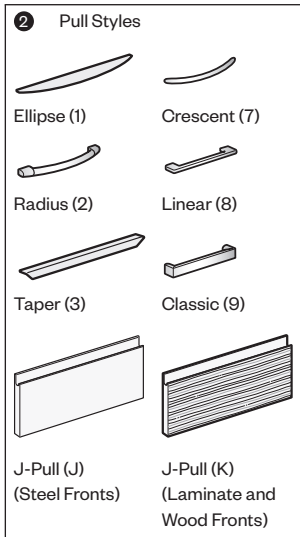

X Series — 1.5H Filing & Storage

1.5H Lateral File – Proud Front

Features

- Includes:
  - –One 12”(305mm)H file drawer and one 6”(152mm)H box drawer
  - –Factory-installed counterweight
- File drawer includes side-to-side hanging bars that accommodate letter, legal, and EDP suspended file folders.
- Drawer front options include painted, high-pressure laminate (HPL), or wood.
- Painted fronts must be specified with painted steel lockbar.
- Laminate fronts can be specified with a painted steel or laminate lockbar.
- Wood fronts can be specified with a painted steel or wood lockbar.
- Optional drawer pulls include Ellipse, Radius, Taper, Crescent, Linear, Classic, and J-Pull.
  - –Ellipse pull available in non-Metallic trim colors only
  - –Radius pull available in Metallic trim colors only
  - –Taper and J-Pull pull trim color matches case trim color
  - –Crescent, Linear and Classic pulls are brushed nickel finish
- Drawers have full extension steel ball-bearing slides.
- Drawer interiors and accessories are black finish color.
- Single lock secures both drawers.
- Lock plug is available in black or chrome.
- For lock options, refer to Lock Program section of the Accessories Price List.
- Glides provide 1.5”(38mm) adjustment range.

Specification Tips

- When using one or more 1.5H units to provide guest seating, file top or common file top is required; specified separately.
- Cushion available for use on file top or common file top; specified separately.

To Order, Specify:

Painted Steel Drawer Fronts

1) Product number, including:

1 Front/Lockbar Option:

- **S** Painted steel fronts/painted steel lockbar

2 Pull (see side bar)

2) Trim color for case and front.

3) Trim color for pull (Ellipse and Radius only).

–Ellipse (Non-Metallic trim colors only)

–Radius (Metallic trim colors only; upcharge for Metallic trim on pull is included in price.)

4) Trim color for lock plug.

Laminate Drawer Fronts

1) Product number, including:

1 Front/Lockbar Option:

- **L** Laminate fronts/painted steel lockbar

- **T** Laminate fronts/laminate lockbar (add **$75.59** list)

2 Pull (see side bar)

2) Trim color for case.

3) Trim color for pull (Ellipse and Radius only).

–Ellipse (Non-Metallic trim colors only)

–Radius (Metallic trim colors only; upcharge for Metallic trim on pull is included in price.)

4) Laminate color for drawer fronts.

5) Edge trim color for drawer fronts.

6) Trim color for lock plug.

Wood Drawer Fronts

1) Product number, including:

1 Front/Lockbar Option:

- **W** Wood fronts/painted steel lockbar

- **R** Wood fronts/wood lockbar (add **$146.10** list)

2 Pull (see side bar)

2) Trim color for case.

3) Trim color for pull (Ellipse and Radius only).

–Ellipse (Non-Metallic trim colors only)

–Radius (Metallic trim colors only; upcharge for Metallic trim on pull is included in price.)

4) Wood finish color for drawer fronts.

5) Trim color for lock plug.