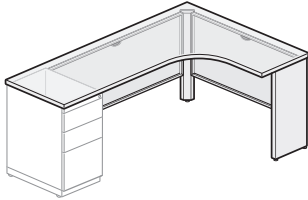

X Series — Extended Transitional Corners

Pedestal-Supported Extended Transitional Wrap-Around Corner

JDAL-JALS DS
JDAL-JALL DS
JDAL-JALW DS
JDAW-KALS DS
JDAW-KALL DS
JDAW-KALW DS
(Left-Hand)
Class FM1

Features

- Includes high-pressure laminate (HPL) or wood veneer top, steel, laminate or wood end panel, steel modesty panels, and hardware for assembly and attachment to adjoining casegood. (Desk pedestal not included.)
- Top has 3mm edgeband on user edge and 1mm edgeband on sides and back.
- Modesty panels are available with or without scallop wireway for cable management; scallop is centered at top of modesty panel.
- Glides provide 1"(25mm) adjustment range.
- Field assembled.

Specification Tips

- One X Series desk pedestal must be specified separately; nominal depth of desk pedestal must match nominal depth of corner top.
- Not for use as a stand-alone casegood. Half end panel must be attached to a return or bridge.
- Top has a 6"(152mm) depth difference at each end. Specify adjoining casegoods accordingly.
- Modesty panel height, cable management, and color selections apply to both modesty panels.

To Order, Specify:

1) Product number, including:

1 Modesty Panel Height:

- **B** 1/3 Height
- **D** 3/4 Height (add **$90.76** list)
- **F** Full Height (add **$181.52** list)

2 Modesty Panel Cable Management:

- **N** No Scallop
- **S** Scallop

2) Laminate or wood color for top.
3) Edge trim color for top (HPL only).
4) End panel trim, laminate or wood finish.
5) End panel edge color (HPL only)
6) Modesty panel trim color.