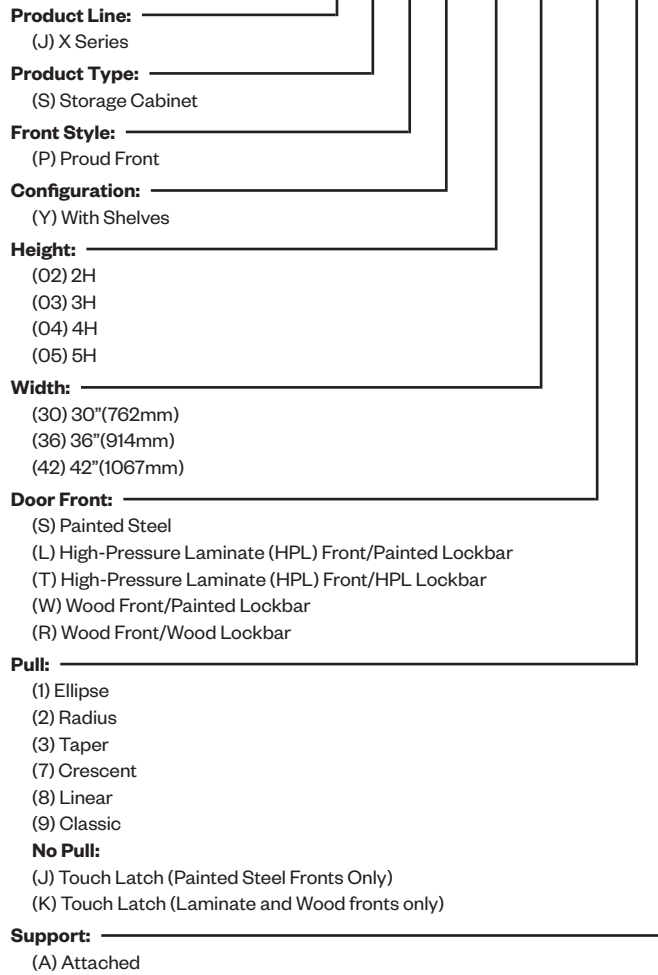

To Order, Specify:

- 1) Product number.
(No finish specification required.)

Number	Price
JOPL-12	\$122.46

X Series — Storage Cabinets

Catalog Logic

J S P Y - 02 30 - S 1 A

X Series — Storage Cabinets — Attached 2H