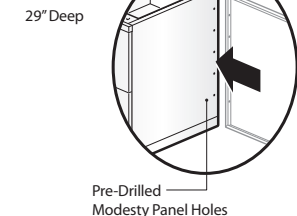

X Series — Desk Pedestals