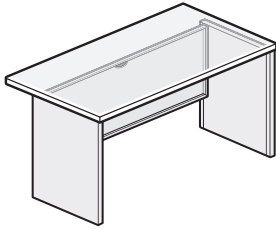

X Series — Desk Shells

Executive Rectangular

JDXL-JFFSDS
JDXL-JFFLDS
JDXL-JFFWDS
JDXW-KFFSDS
JDXW-KFFLDS
JDXW-KFFWDS
Class Frm1

Features

- Includes high-pressure laminate (HPL) or wood veneer top, steel, laminate or wood end panels, steel modesty panel, and assembly hardware.
- Top has 3mm edgeband on user and guest edge, and 1mm edgeband on sides.
- Edge on guest side extends 6”(152mm) beyond end panels along the entire width of the desk.
- Modesty panel is available with or without scallop wireway for cable management; scallop is centered at top of modesty panel.
- Glides provide 1.5”(38mm) adjustment range.
- Field assembled.

Specification Tip

1. When placing a mobile, attached, or suspended pedestal inside the desk shell, pedestal depth must be at least 12”(305mm) less than nominal depth of top. See table.
2. Desk/Pedestal Nominal Depths

Desk Depth	Pedestal Depth
30”(762mm)	18”(457mm)
36”(914mm)	24”(610mm)

To Order, Specify:

1) Product number, including:

1 Modesty Panel Height:

- **B** 1/3 Height
- **D** 3/4 Height (add **$101.34** list)
- **F** Full Height (add **$202.67** list)

2 Modesty Panel Cable Management:

- **N** No Scallop
- **S** Scallop

2) Laminate or wood color for top.
3) Edge trim color for top.
4) End panel trim, laminate or wood finish.
5) End panel edge color (HPL only)
6) Modesty panel trim color.