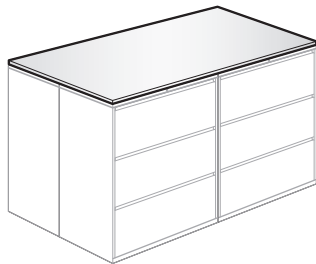

JTRW-3660
Class FM

X Series — Accessories

PDA Tray

KJTY-12
Class YA

Features

- Includes one rectangular PDA tray, one small ring, and one large ring.
- PDA Tray:
 - Outside dimensions - 1.38”(35mm)H x 11.75”(298mm)W x 16.12”(409mm)L
 - Inside dimensions - 1.25”(32mm)H x 11.5”(292mm)W x 12.87”(327mm)L
- Small ring:
 - Outside dimensions - 1”(25mm)H x 5.55”(141mm)W x 5.55”(141mm)L
- Large ring:
 - Outside dimensions - 1”(25mm)H x 5.98”(152mm)W x 11.43”(290mm)L
- PDA Tray has cutouts to allow for low voltage cable management.
- PDA Tray and rings are plastic.
- Standard in black.