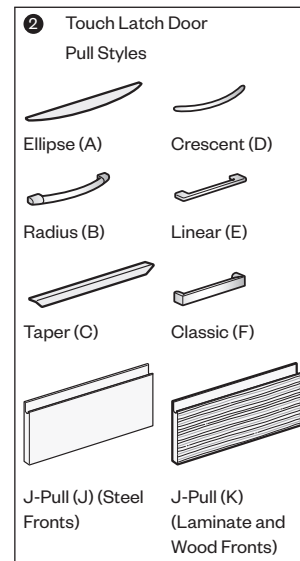

Specification Tips

- Storage unit accommodates one row of standard-height binders.
- Pedestal file drawer has a half-height back. To accommodate side-to-side legal filing, or to convert to a full-height back, a legal-size filing kit must be specified separately.
- Additional accessories are available and can be specified separately.