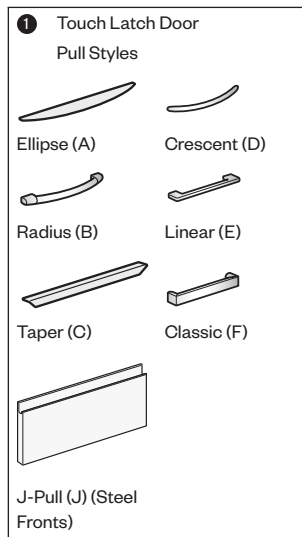

X Series — Filing & Storage with Individually Locking Drawers

4H Personal Storage Tower with Bookcase Upper Storage

Features

- Includes:
  - -Pedestal section with Individually locking drawers
  - -Non-locking valet with coat rod
  - -Side-facing bookcase with one shelf that adjusts in 3"(76mm) increments
- Optional drawer/door pulls include Ellipse, Radius, Taper, Crescent, Linear, Classic, and J-Pull.
  - -Ellipse pull available in non-Metallic trim colors only
  - -Radius pull available in Metallic trim colors only
  - -Taper and J-Pull pull trim color matches case trim color
  - -Crescent, Linear and Classic pulls are brushed nickel finish
  - -J-Pull available with touch latch doors only
- Standard door or touch latch door choice is determined by pull style code.
- Drawers have full extension steel ball-bearing slides.
- Drawer Interiors and accessories are black finish color; bookcase, shelf, and valet interior match case color.
- Drawer section contains two locks; left-hand lock secures top file drawer, right-hand lock secures bottom file drawer.
- Valet door does not lock.
- All locks in tower have the same key number.
- Lock plugs are available in black or chrome.
- For lock options, refer to Lock Program section of the Accessories Price List.
- Glides provide 1"(25mm) adjustment range.

Specification Tips

- Optional white translucent top adds 2.75"(70mm) to overall height of unit.
- Additional storage unit shelves can be specified separately.

To Order, Specify:

1. Product number.
2. **1** Pull (see side bar) (add **$44.54**) list for touch latch doors
3. **2** Top Option:
   - **R** Regular top
   - **T** Translucent top (add **$789.06** list)
4. Trim color for case and front.
5. Trim color for pull (Ellipse and Radius only).
   - -Ellipse (Non-Metallic trim colors only)
   - -Radius (Metallic trim colors only; upcharge for Metallic trim on pull is included in price.)
6. Trim color for lock plug.

Actual Depth	Actual Width	Pull	Number	①②	Trim A	B
4H, 48.5"(1232mm) - File/File, Valet Right						
23.625"(600mm)	24"(610mm)	1, 3, 8	J2BW-4824-SS	■ ■	$ 3557.83	$3802.18
		2, 7	J2BW-4824-SS	■ ■	3685.33	3929.68
		9, J	J2BW-4824-SS	■ ■	3714.28	3958.63
4H, 48.5"(1232mm) - File/File, Valet Left						
23.625"(600mm)	24"(610mm)	1, 3, 8	J2BX-4824-SS	■ ■	$ 3557.83	$3802.18
		2, 7	J2BX-4824-SS	■ ■	3685.33	3929.68
		9, J	J2BX-4824-SS	■ ■	3714.28	3958.63
4H, 51.5"(1308mm) - File/File, Valet Right						
23.625"(600mm)	24"(610mm)	1, 3, 8	J2BW-5124-SS	■ ■	$3679.18	$3938.28
		2, 7	J2BW-5124-SS	■ ■	3806.68	4065.78
		9, J	J2BW-5124-SS	■ ■	3835.63	4094.73
4H, 51.5"(1308mm) - File/File, Valet Left						
23.625"(600mm)	24"(610mm)	1, 3, 8	J2BX-5124-SS	■ ■	$3679.18	$3938.28
		2, 7	J2BX-5124-SS	■ ■	3806.68	4065.78
		9, J	J2BX-5124-SS	■ ■	3835.63	4094.73