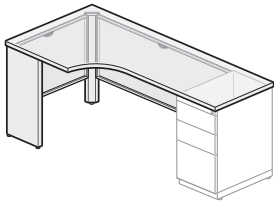

JDAL-JARSDS44
JDAL-JARLDS44
JDAL-JARWDS44
JDAW-KARSDS44
JDAW-KARLDS44
JDAW-KARWDS44
(Right-Hand)
Class FMI

Features

- Includes high-pressure laminate (HPL) or wood veneer top, steel, laminate or wood end panel, steel modesty panels, and hardware for assembly and attachment to adjoining casegood. (Desk pedestal not included.)
- Top has 3mm edgeband on user edge and 1mm edgeband on sides and back.
- Modesty panels are available with or without scallop wireway for cable management; scallop is centered at top of modesty panel.
- Glides provide 1"(25mm) adjustment range.
- Field assembled.

Specification Tips

- One X Series desk pedestal must be specified separately; nominal depth of desk pedestal must match nominal depth of corner top.
- Not for use as a stand-alone casegood. Half end panel must be attached to a return or bridge.
- Modesty panel height, cable management, and color selections apply to both modesty panels.

To Order, Specify:

1) Product number, including:

1 Orientation:

- **L** Left-hand
- **R** Right-hand

2 Modesty Panel Height:

- **B** 1/3 Height
- **D** 3/4 Height (add **$90.76** list)
- **F** Full Height (add **$181.52** list)

3 Modesty Panel Cable Management:

- **N** No Scallop
- **S** Scallop

2) Laminate or wood color for top.
3) Edge trim color for top (HPL only).
4) End panel trim, laminate or wood finish.
5) End panel edge color (HPL only)
6) Modesty panel trim color.