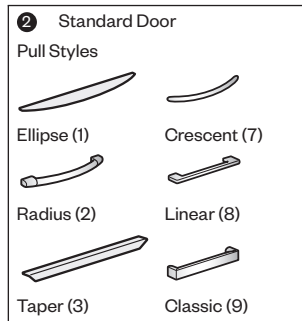

X Series — 24"W Personal Storage Towers

Bookcase Upper Storage

J2BB-4824 (Right)

J2BG-4824 (Right)

J2BB-7324 (Right)

Caster Option
Class FM2

Features

- Includes:
 - Pedestal section with multiple box and file drawer configurations
 - Valet with coat rod
 - Side facing bookcase
- Tower with box drawer(s) includes a single pencil tray.
- Each box drawer includes one divider.
- Drawer/door front options include painted, high-pressure laminate (HPL), or wood.
- Painted fronts can be specified with:
 - Painted steel lockbar
 - Painted steel or translucent top
- Laminate fronts can be specified with:
 - Painted steel or laminate lockbar
 - Painted steel, translucent, or laminate top
- Wood fronts can be specified with:
 - Painted steel or wood lockbar
 - Painted steel, translucent, or wood top
- Optional drawer/door pulls include Ellipse, Radius, Taper, Crescent, Linear, Classic, and J-Pull.
 - Ellipse pull available in non-Metallic trim colors only
 - Radius pull available in Metallic trim colors only
 - Taper and J-Pull pull trim color matches case trim color
 - Crescent, Linear and Classic pulls are brushed nickel finish
 - J-Pull available with touch latch doors only
- Standard door or touch latch door choice is determined by pull style code.
- Drawers have full extension steel ball-bearing slides.
- Drawer Interiors and accessories are black finish color.
- Bookcase, shelf, and valet interior match case color.
- Bookcase upper storage:
 - 4H - One shelf that adjusts in 3"(76mm) increments
 - 5H - 56.5"(1435mm)H tower includes one shelf that adjusts in 3"(76mm) increments. 63.5"(1613mm) and 64.5"(1638mm)H towers with Box/Box/File or File/File pedestal includes two shelves that adjust in 6.25"(159mm) increments.
 - 6H - Three shelves that adjust in 6.25"(159mm) increments.
- Single lock secures all drawers. Valet locks separately.
- Locks in tower are randomly keyed.
- Lock plugs are available in black or chrome.
- For lock options, refer to Lock Program section of the Accessories Price List.
- Glides provide 1.5"(38mm) adjustment range.
- Optional casters add 3.5"(89mm) to overall height.