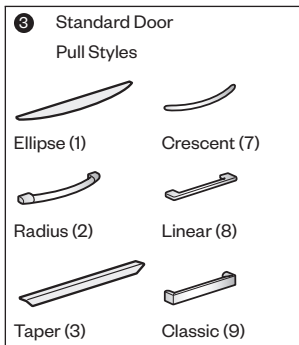

X Series — Lockers

Cubby Combination Locker

JA18-5136-JR

JA18-5136-LR

JA18-6336-CR

JA18-6336-ER
Class FM2

Features

- Includes a single case with choice of:
 - Four 18"(457mm)W or six 12"(305mm)W compartments separated by divider panels, with individually locking doors
 - Lower 12"(305mm) file drawer or 12"(305mm) open section
- Each compartment Includes one shelf that adjusts in 2"(51mm) increments.
- Laminate drawer (when specified) includes side-to-side hanging bars.
- Door/drawer front options include painted, high-pressure laminate (HPL), or wood.
- Painted fronts must be specified with painted steel top.
- Laminate fronts can be specified with painted steel or laminate top.
- Wood fronts can be specified with painted steel or wood top.
- Optional door/drawer pulls include Ellipse, Radius, Taper, Crescent, Linear, Classic, and No Pull (touch latch).
 - Ellipse pull available in non-Metallic trim colors only
 - Radius pull available in Metallic trim colors only
 - Taper pull trim color matches case color
 - Crescent, Linear and Classic pulls are brushed nickel finish
- Shelves and interior match case color.
- Each door locks separately and is randomly keyed.
- Lower file drawer is non-locking.
- Lock plugs are available in black or chrome.
- For lock options, refer to Lock Program section of the Accessories Price List.
- Glides provide 1.5"(38mm) adjustment range.
- The following accessories can be specified separately and field installed:
 - Shelf
 - Power module and bracket*
 - Locker boot tray (12"(305mm)W compartments only)
- File/Common Tops may be used for 18.75"(476mm)D storage runs.
- For locker with open lower section, a base liner can be specified separately to conceal the leveling glide access holes and unused hardware attachment holes in the bottom panel.