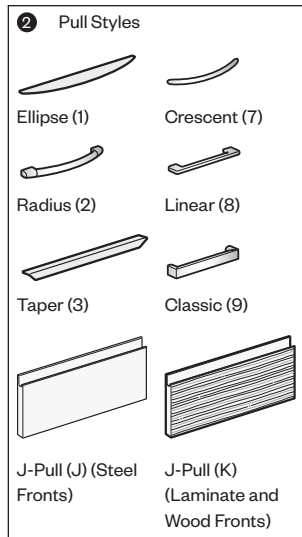

Support: _____
 (A) Attached - 2H Units Only

X Series — Combination Units — Attached 2H

JOPT-S1A

JOPR-S1A
Class FM

Features

- Includes:
 - Two 6"(152mm)H pedestal box drawers
 - 12"(305mm)H pedestal file drawer
 - 12"(305mm)H lateral file drawer
 - Attachment hardware
- Combination unit with box drawers includes a single pencil tray.
- Lateral file drawer includes side-to-side hanging bars that accommodate letter, legal, EDP, international A4, and foolscap suspended file folders.
- Drawer front options include painted, high-pressure laminate (HPL), or wood.
- Painted fronts must be specified with painted steel lockbar.
- Laminate fronts can be specified with a painted steel or laminate lockbar.
- Wood fronts can be specified with a painted steel or wood lockbar.
- Optional drawer pulls include Ellipse, Radius, Taper, Crescent, Linear, Classic and J-Pull.
 - Ellipse pull available in non-metallic trim colors only
 - Radius pull available in metallic trim colors only
 - Taper and J-Pull trim color matches case trim color
 - Crescent, Linear and Classic pulls are brushed nickel finish
- Drawers have full extension steel ball-bearing slides.
- Drawer interiors and accessories are black finish color.
- Single lock secures all drawers.
- Lock plug is available in black or chrome.
- For lock options, refer to Lock Program section of the Accessories Price List.
- Glides provide 1.5"(38mm) adjustment range.