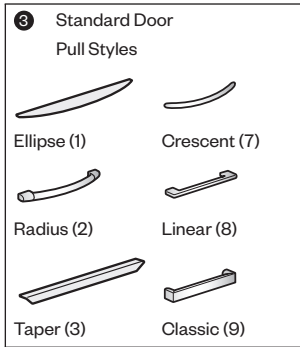

Features

- Includes two 18"(457mm)W compartments separated by a divider panel, with individual doors.
- Each compartment Includes:
  - -6"(152mm)W valet section
  - -12"(305mm)W shelf section
  - -Upper shelf that adjusts in 2"(51mm) increments
  - -Coat hook
- Door front options include painted, high-pressure laminate (HPL), or wood.
- Painted fronts must be specified with painted steel top.
- Laminate fronts can be specified with painted steel or laminate top.
- Wood fronts can be specified with painted steel or wood top.
- Optional door pulls include Ellipse, Radius, Taper, Crescent, Linear, Classic, and No Pull (touch latch).
  - -Ellipse pull available in non-Metallic trim colors only
  - -Radius pull available in Metallic trim colors only
  - -Taper pull trim color matches case color
  - -Crescent, Linear and Classic pulls are brushed nickel finish
- Shelves and interior match case color.
- Each door locks separately and is randomly keyed.
- Lock plugs are available in black or chrome.
- For lock options, refer to Lock Program section of the Accessories Price List.
- Glides provide 1.5"(38mm) adjustment range.

Specification Tips

- Double group locker is dimensioned for use in storage banks.
- May be used adjacent to locker of same height and depth; base aesthetic will differ slightly.
- The following accessories can be specified separately and field installed:
  - -Shelf
  - -Power module and bracket*
  - -Locker shelf with suspended file frame
  - -Locker shelf with personal drawer
  - -Locker boot tray
  - -Locker slat rail
- File/Common Tops may be used for 18.75"(476mm)D storage runs.

To Order, Specify:

Painted Steel Door Fronts

1) Product number, including:
  1. 1 **Door Orientation:**
     - ☐ X Left-hand
     - ☐ W Right-hand
  2. 2 **Door Front Option:**
     - ☐ S Painted steel
  3. 3 **Pull** (see side bar)
  4. 4 **Top Option:**
     - ☐ R Regular top
2) Trim color for case, front, and top.
3) Trim color for pull (Ellipse and Radius only).
  - -Ellipse (Non-Metallic trim colors only)
  - -Radius (Metallic trim colors only; upcharge for Metallic trim on pull is included in price.)
4) Trim color for lock plug.

*See Electrical Accessories Price List

To Order, Specify (cont'd):

Laminate Door Fronts

1) Product number; including:
  1. 1 **Door Orientation:**
     - ☐ X Left-hand
     - ☐ W Right-hand
  2. 2 **Door Front Option:**
     - ☐ L Laminate
  3. 3 **Pull** (see side bar)
  4. 4 **Top Option:**
     - ☐ R Regular top
     - ☐ L Laminate top (add **$226.87** list)
2) Trim color for case.
3) Trim color for pull (Ellipse and Radius only).
  - -Ellipse (Non-Metallic trim colors only)
  - -Radius (Metallic trim colors only; upcharge for Metallic trim on pull is included in price.)
4) Laminate color for doors (and top, if laminate top is specified).
5) Edge trim color for doors (and top, if laminate top is specified).
6) Trim color for lock plug.

Wood Door Fronts