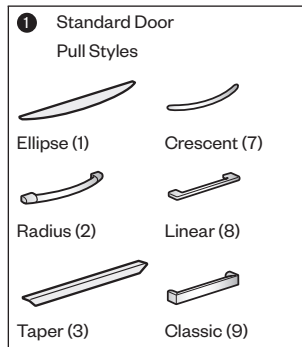

X Series — Filing & Storage with Individually Locking Drawers

5H Personal Storage Tower with Bookcase

J2BW-5624-SS
Class FM2

Features

- Includes:
 - Pedestal section with Individually locking drawers
 - Non-locking valet with coat rod
 - Side-facing bookcase with one or more shelves that are adjustable
- Bookcase in 56.5"(1435mm)H tower includes two shelves that are adjustable in 3"(76mm) increments.
- Bookcase in 63.5"(1613mm) and 64.5"(1638mm)H tower with File/File drawers includes two shelves that are adjustable in 6.25"(159mm) increments.
- Optional drawer/door pulls include Ellipse, Radius, Taper, Crescent, Linear, Classic, and J-Pull.
 - Ellipse pull available in non-Metallic trim colors only
 - Radius pull available in Metallic trim colors only
 - Taper and J-Pull pull trim color matches case trim color
 - Crescent, Linear and Classic pulls are brushed nickel finish
 - J-Pull available with touch latch doors only
- Standard door or touch latch door choice is determined by pull style code.
- Drawers have full extension steel ball-bearing slides.
- Drawer Interiors and accessories are black finish color; bookcase shelf, and valet interior match case color.
- Drawer section contains two locks; left-hand lock secures top file drawer, right-hand lock secures bottom file drawer.
- Valet door does not lock.
- All locks in tower have the same key number.
- Lock plugs are available in black or chrome.
- For lock options, refer to Lock Program section of the Accessories Price List.
- Glides provide 1"(25mm) adjustment range.