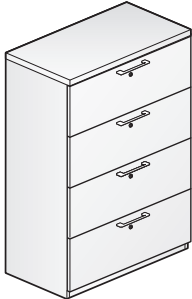

JLPW-0430-S