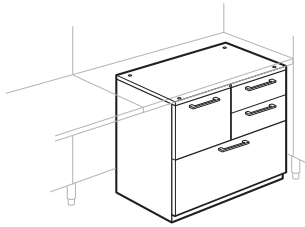

X Series — Combination Units — Attached 2H

JOPT-S1A