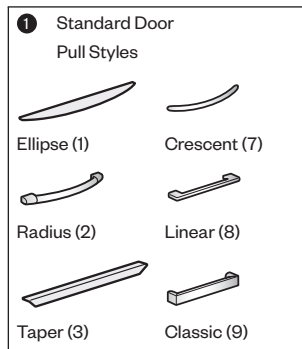

Features

- Includes:
  - -Pedestal section with Individually locking drawers
  - -Non-locking valet with coat rod
  - -Side-facing bookcase with one shelf that adjusts in 3"(76mm) increments
- Optional drawer/door pulls include Ellipse, Radius, Taper, Crescent, Linear, Classic, and J-Pull.
  - -Ellipse pull available in non-Metallic trim colors only
  - -Radius pull available in Metallic trim colors only
  - -Taper and J-Pull pull trim color matches case trim color
  - -Crescent, Linear and Classic pulls are brushed nickel finish
  - -J-Pull available with touch latch doors only
- Standard door or touch latch door choice is determined by pull style code.
- Drawers have full extension steel ball-bearing slides.
- Drawer Interiors and accessories are black finish color; bookcase, shelf, and valet interior match case color.
- Drawer section contains two locks; left-hand lock secures top file drawer, right-hand lock secures bottom file drawer.
- Valet door does not lock.
- All locks in tower have the same key number.
- Lock plugs are available in black or chrome.
- For lock options, refer to Lock Program section of the Accessories Price List.
- Glides provide 1"(25mm) adjustment range.

Specification Tips

- Optional white translucent top adds 2.75"(70mm) to overall height of unit.
- Additional storage unit shelves can be specified separately.

To Order, Specify:

1. Product number.
2. **1** Pull (see side bar) (add **$44.54**) list for touch latch doors
3. **2** Top Option:
   - **R** Regular top
   - **T** Translucent top (add **$789.06** list)
4. Trim color for case and front.
5. Trim color for pull (Ellipse and Radius only).
   - -Ellipse (Non-Metallic trim colors only)
   - -Radius (Metallic trim colors only; upcharge for Metallic trim on pull is included in price.)
6. Trim color for lock plug.

Actual Depth	Actual Width	Pull	Number	①②	Trim A	B
4H, 48.5"(1232mm) - File/File, Valet Right						
23.625"(600mm)	24"(610mm)	1, 3, 8	J2BW-4824-SS	■ ■	$ 3557.83	$3802.18
		2, 7	J2BW-4824-SS	■ ■	3685.33	3929.68
		9, J	J2BW-4824-SS	■ ■	3714.28	3958.63
4H, 48.5"(1232mm) - File/File, Valet Left						
23.625"(600mm)	24"(610mm)	1, 3, 8	J2BX-4824-SS	■ ■	$ 3557.83	$3802.18
		2, 7	J2BX-4824-SS	■ ■	3685.33	3929.68
		9, J	J2BX-4824-SS	■ ■	3714.28	3958.63
4H, 51.5"(1308mm) - File/File, Valet Right						
23.625"(600mm)	24"(610mm)	1, 3, 8	J2BW-5124-SS	■ ■	$3679.18	$3938.28
		2, 7	J2BW-5124-SS	■ ■	3806.68	4065.78
		9, J	J2BW-5124-SS	■ ■	3835.63	4094.73
4H, 51.5"(1308mm) - File/File, Valet Left						
23.625"(600mm)	24"(610mm)	1, 3, 8	J2BX-5124-SS	■ ■	$3679.18	$3938.28
		2, 7	J2BX-5124-SS	■ ■	3806.68	4065.78
		9, J	J2BX-5124-SS	■ ■	3835.63	4094.73