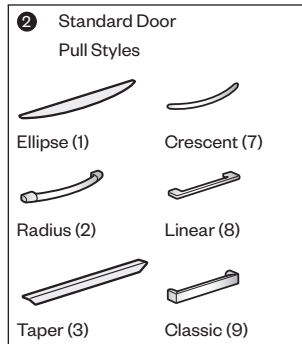

Caster Option

To specify tower with casters, add **C** to the end of the product number (add **$336.18** list); **Example:** J2NB-2724-SS1RC

To Order, Specify: Painted Steel Drawer/Door Fronts

1. Product number, including:
   1. **Front/Lockbar Option:**
      - **SS** Painted steel fronts/painted steel lockbar
   2. **Pull** (see side bar) (add **$44.54** list) for touch latch door(s).
2. Trim color for case and front.
3. Trim color for pull (Ellipse and Radius only).
   - –Ellipse (Non-Metallic trim colors only)
   - –Radius (Metallic trim colors only; upcharge for Metallic trim on pull is included in price.)
4. Trim color for lock plug.

Laminate Drawer/Door Fronts

1. Product number, including:
   1. **Front/Lockbar Option:**
      - **LL** Laminate fronts/painted steel lockbar
      - **TT** Laminate fronts/laminate lockbar (add **$89.50** list)
   2. **Pull** (see side bar) (add **$42.62** list) for touch latch door(s).
2. Trim color for case.
3. Trim color for pull (Ellipse and Radius only).
   - –Ellipse (Non-Metallic trim colors only)
   - –Radius (Metallic trim colors only; upcharge for Metallic trim on pull is included in price.)
4. Laminate color for drawer/door fronts.
5. Edge trim color for drawer/door fronts.
6. Trim color for lock plug.

Wood Drawer/Door Fronts

1. Product number, including:
   1. **Front/Lockbar Option:**
      - **WW** Wood fronts/painted steel lockbar
      - **RR** Wood fronts/wood lockbar (add **$172.21** list)
   2. **Pull** (see side bar) (add **$44.54** list) for touch latch door(s).
2. Trim color for case.
3. Trim color for pull (Ellipse and Radius only).
   - –Ellipse (Non-Metallic trim colors only)
   - –Radius (Metallic trim colors only; upcharge for Metallic trim on pull is included in price.)
4. Wood finish color for drawer/door fronts.
5. Trim color for lock plug.