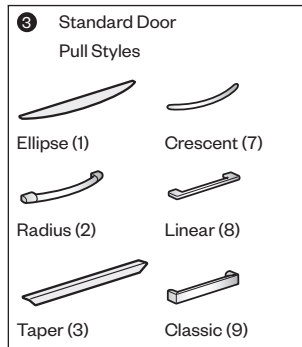

Top Material: _____
 (R) Painted Steel
 (L) High-Pressure Laminate (HPL)
 (W) Wood

X Series — Lockers

Single Locker

JA18-5112-R

JA18-5118-R
Class FM2

Features

- Includes:
 - Upper shelf with coat rod and/or coat hooks below
 - Ventilated back panel
- 23.625”(600mm)D locker includes a coat rod and a coat hook.
- 18.75”(476mm)D locker includes one coat hook.
- Lockers up to 40.5”(1029mm) tall have one shelf that adjusts in 2”(51mm) increments.
- Lockers 48.5”(1232mm) and taller have one non-adjustable shelf located 6”(152mm) below top.
- 12”(305mm)W locker is a single compartment.
- 18”(457mm)W locker compartment is divided into a 6”(152mm)W valet section and 12”(305mm)W shelf section.
- Door front options include painted, high-pressure laminate (HPL), or wood.
- Painted fronts must be specified with painted steel top.
- Laminate fronts can be specified with painted steel or laminate top.
- Wood fronts can be specified with painted steel or wood top.
- Optional door pulls include Ellipse, Radius, Taper, Crescent, Linear, Classic, and No Pull (touch latch).
 - Ellipse pull available in non-Metallic trim colors only
 - Radius pull available in Metallic trim colors only
 - Taper pull trim color matches case color
 - Crescent, Linear and Classic pulls are brushed nickel finish
- Shelves and interior match case color.
- Lock plug is available in black or chrome.
- For lock options, refer to Lock Program section of the Accessories Price List.
- Glides provide 1.5”(38mm) adjustment range.