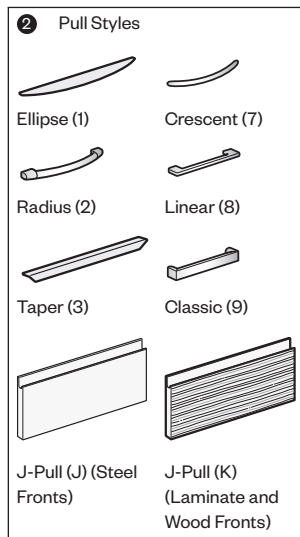

Features

- Includes:
  - -12"(305mm)H open shelf
  - -12"(305mm)H lateral file drawer
  - -Factory-installed counterweight (freestanding version only)
- Lateral file drawer includes side-to-side hanging bars that accommodate letter, legal, EDP, international A4, and foolscap suspended file folders.
- Drawer front options include painted, high-pressure laminate (HPL), or wood.
- Painted fronts must be specified with painted steel lockbar.
- Laminate fronts can be specified with a painted steel or laminate lockbar.
- Wood fronts can be specified with a painted steel or wood lockbar.
- Optional drawer pulls include Ellipse, Radius, Taper, Crescent, Linear, Classic and J-Pull.
  - -Ellipse pull available in non-metallic trim colors only
  - -Radius pull available in metallic trim colors only
  - -Taper and J-Pull trim color matches case trim color
  - -Crescent, Linear and Classic pulls are brushed nickel finish
- Drawer has full extension steel ball-bearing slides.
- Drawer interior and accessories are black finish color. Open shelf interior matches case color.
- Lock centered on front edge of unit top secures drawer.
- Lock plug is available in black or chrome.
- For lock options, refer to Lock Program section of the Accessories Price List.
- Glides provide 1.5"(38mm) adjustment range.

Specification Tips

- Attached combination unit must be attached under a worksurface 20"(508mm)D or deeper.
- When using attached combination unit to support one end of a worksurface in a panel system application, secure the worksurface to the panel using a corner bracket or cantilever; specified separately.
- When attaching a panel-hung worksurface up to 2"(51mm) higher than standard mounting height, use a worksurface height adjustment kit, specified separately.
- Additional accessories are available and can be specified separately.

To Order, Specify:

Painted Steel Drawer Fronts

1. Product number, including:

1 Front/Lockbar Option:

- **S** Painted steel fronts/painted steel lockbar

2 Pull (see side bar)

1. Trim color for drawer fronts and case.
2. Trim color for pull (Ellipse and Radius only).
   - -Ellipse (Non-Metallic trim colors only)
   - -Radius (Metallic trim colors only; upcharge for Metallic trim on pull is included in price.)
3. Trim color for lock plug.

Laminate Drawer Fronts

1. Product number, including:

1 Front/Lockbar Option:

- **L** Laminate fronts/painted steel lockbar

- **T** Laminate fronts/laminate lockbar (add **$75.59** list)

2 Pull (see side bar)

1. Trim color for case.
2. Trim color for pull (Ellipse and Radius only).
   - -Ellipse (Non-Metallic trim colors only)
   - -Radius (Metallic trim colors only; upcharge for Metallic trim on pull is included in price.)
3. Laminate color for drawer fronts.
4. Edge trim color for drawer fronts.
5. Trim color for lock plug.

Wood Drawer Fronts

1. Product number, including:

1 Front/Lockbar Option:

- **W** Wood fronts/painted steel lockbar

- **R** Wood fronts/wood lockbar (add **$146.10** list)

2 Pull (see side bar)