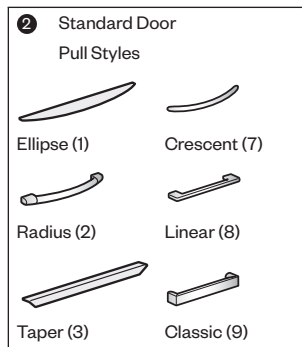

X Series — 24"W Personal Storage Towers

Hinged Door Upper Storage

J2HQ-4024
(Right)

J2HB-4824
(Right)

J2HM-6324
(Right)
Class FM2

J2HG-7324
(Right)

Features

- Includes:
 - Pedestal section with multiple drawer configurations
 - Valet with coat rod
 - Hinged door upper storage
- Box drawer includes one divider and one pencil tray.
- Drawer/door front options include painted, high-pressure laminate (HPL), or wood.
- Painted fronts can be specified with:
 - Painted steel lockbar
 - Painted steel or translucent top
- Laminate fronts can be specified with:
 - Painted steel or laminate lockbar
 - Painted steel, translucent, or laminate top
- Wood fronts can be specified with:
 - Painted steel or wood lockbar
 - Painted steel, translucent, or wood top
- Optional drawer/door pulls include Ellipse, Radius, Taper, Crescent, Linear, Classic, and J-Pull.
 - Ellipse pull available in non-Metallic trim colors only
 - Radius pull available in Metallic trim colors only
 - Taper and J-Pull pull trim color matches case trim color
 - Crescent, Linear and Classic pulls are brushed nickel finish
 - J-Pull available with touch latch doors only
- Standard door or touch latch door choice is determined by pull style code.
- Hinged door upper storage:
 - 3H - One unit/no shelf
 - 4H - One removable shelf
 - 5H - One or two removable shelves.
- 56.5"(1435mm)H tower with Box/File configuration includes two removable shelves. Tower with Box/Box/File or File/File pedestal will have one removable shelf.
- 63.5"(1613mm)H and 64.5"(1638mm)H tower includes two shelves.
- 6H tower with Box/Box/File or File/File includes three removable shelves. Tower with Box/Box/File/File or File/File/File includes two removable shelves.
- Drawers have full extension steel ball-bearing slides.
- Interiors and accessories are black finish color.
- Single lock secures all drawers. Separate lock secures storage unit and valet.
- Locks in tower are randomly keyed.
- Lock plugs are available in black or chrome.
- For lock options, refer to Lock Program section of the Accessories Price List.
- Glides provide 1.5"(38mm) adjustment range.