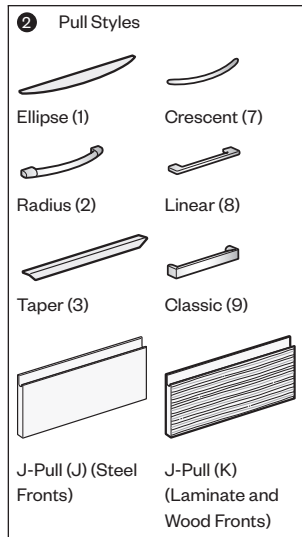

Features

- Includes attachment hardware.
- Each 12"(305mm)H drawer includes side-to-side hanging bars that accommodate letter, legal, EDP, international A4, and foolscap suspended file folders.
- Drawer front options include painted, high-pressure laminate (HPL), or wood.
- Painted fronts must be specified with painted steel lockbar.
- Laminate fronts can be specified with a painted steel or laminate lockbar.
- Wood fronts can be specified with a painted steel or wood lockbar.
- Optional drawer pulls include Ellipse, Radius, Taper, Crescent, Linear, Classic and J-Pull.
  - -Ellipse pull available in non-metallic trim colors only
  - -Radius pull available in metallic trim colors only
  - -Taper and J-Pull trim color matches case trim color
  - -Crescent, Linear and Classic pulls are brushed nickel finish
- Drawers have full extension steel ball-bearing slides.
- Drawer interiors and accessories are black finish color.
- Single lock secures all drawers.
- Lock plug is available in black or chrome.
- For lock options, refer to Lock Program section of the Accessories Price List.
- Glides provide 1.5"(38mm) adjustment range.

Specification Tips

- Must be attached under a worksurface 20"(508mm)D or deeper.
- When using lateral file to support one end of a worksurface in a panel system application, secure the worksurface to the panel using a corner bracket or cantilever; specified separately.
- When attaching a panel-hung worksurface up to 2"(51mm) higher than standard mounting height, use a worksurface height adjustment kit, specified separately.
- Additional accessories are available and can be specified separately.

To Order, Specify:

Painted Steel Drawer Fronts

1) Product number, including:
  - **1 Front/Lockbar Option:**
    - **S** Painted steel fronts/painted steel lockbar
  - **2 Pull** (see side bar)
2) Trim color for drawer fronts and case.
3) Trim color for pull (Ellipse and Radius only).
  - -Ellipse (Non-Metallic trim colors only)
  - -Radius (Metallic trim colors only; upcharge for Metallic trim on pull is included in price.)
4) Trim color for lock plug.

Laminate Drawer Fronts

1) Product number, including:
  - **1 Front/Lockbar Option:**
    - **L** Laminate fronts/painted steel lockbar
    - **T** Laminate fronts/laminate lockbar (add **$75.59** list)
  - **2 Pull** (see side bar)
2) Trim color for case.
3) Trim color for pull (Ellipse and Radius only).
  - -Ellipse (Non-Metallic trim colors only)
  - -Radius (Metallic trim colors only; upcharge for Metallic trim on pull is included in price.)
4) Laminate color for drawer fronts.
5) Edge trim color for drawer fronts.
6) Trim color for lock plug.

Wood Drawer Fronts