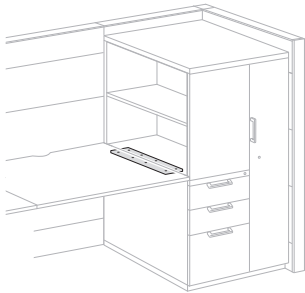

X Series — Personal Storage Tower Accessories

Hinged Door Storage Shelf

Features

- Includes shelf and clips.
- Black finish only.
- For use in X and V Series Personal Storage Towers.

To Order, Specify:

1) Product number.
  (No finish specification required.)

Height	Depth	Width	Number	Price
0.625"(16mm)	23"(584mm)	15"(381mm)	JTSA-15	$110.43

Side Bookcase Shelf

Features

- Includes shelf and clips.
- For use in X and V Series Personal Storage Towers.

To Order, Specify:

1) Product number.
2) Trim color.

Height	Depth	Width	Number	Trim	
				A	B
0.625"(16mm)	15"(381mm)	23"(584mm)	JTSA-24	$110.43	$132.28

PST to Worksurface Bracket

ZJBB
Class FM2

Features

- Includes attachment hardware.
- Connects worksurfaces to X Series and V Series side bookcase towers only.
- Standard in Charcoal finish only.

To Order, Specify:

1) Product number.
  (No finish specification required.)

Specification Tip

- In application, overhead storage not permitted on adjacent panel run.

Height	Depth	Width	Number	Price
0.625"(16mm)	6"(152mm)	20.187"(513mm)	ZJBB-0000-PN	$122.83