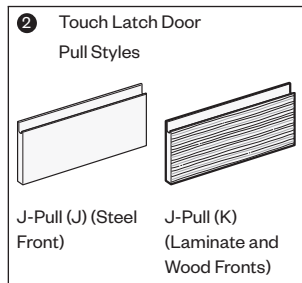

JSPY-S1A
Class FM

Features

- Includes one shelf that adjusts in 6"(152mm) increments and attachment hardware.
- Hinged doors feature full access hinges.
- Door front options include painted, high-pressure laminate (HPL), or wood.
- Painted fronts must be specified with painted steel lockbar.
- Laminate fronts can be specified with a painted steel or laminate lockbar.
- Wood fronts can be specified with a painted steel or wood lockbar.
- Optional door pulls include Ellipse, Radius, Taper, Crescent, Linear, Classic and J-Pull.
 - Ellipse pull available in non-metallic trim colors only
 - Radius pull available in metallic trim colors only
 - Taper and J-Pull trim color matches case trim color
 - Crescent, Linear and Classic pulls are brushed nickel finish
 - J-Pull available with touch latch doors only
- Standard door or touch latch door choice is determined by pull style code.
- Touch latch doors have touch latch mechanism on the right door, controlling access to both sides.
- Cabinet interior and shelf match case color.
- Lock is centered on front edge of cabinet top.
- Lock plug is available in black or chrome.
- For lock options, refer to Lock Program section of the Accessories Price List.
- Glides provide 1.5"(38mm) adjustment range.