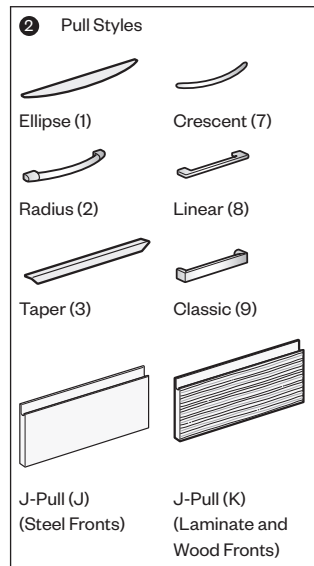

Specification Tips

- For a mobile pedestal with a cushion top, specify **C** in the third option.

Example: JPMA-24-S1C.

A pedestal with this option will not include a top, allowing a cushion top to be field installed. Specify cushion top separately.

- Mobile file/file pedestal with a cushion top will not fit under a work surface.
- Additional accessories are available and can be specified separately.

To Order, Specify:

Painted Steel Drawer Fronts

1) Product number, including:

1 Front/Lockbar Option:

- **S** Painted steel fronts/painted steel lockbar

2 Pull (see side bar)

2) Trim color for drawer fronts and case.
3) Trim color for pull (Ellipse and Radius only).
  - –Ellipse (Non-Metallic trim colors only)
  - –Radius (Metallic trim colors only; upcharge for Metallic trim on pull is included in price.)
4) Trim color for lock plug.

Laminate Drawer Fronts

1) Product number, including:

1 Front/Lockbar Option:

- **L** Laminate fronts/painted steel lockbar
- **T** Laminate fronts/laminate lockbar (add **$94.12** list)

2 Pull (see side bar)

2) Trim color for case.
3) Trim color for pull (Ellipse and Radius only).
  - –Ellipse (Non-Metallic trim colors only)
  - –Radius (Metallic trim colors only; upcharge for Metallic trim on pull is included in price.)

4) Laminate color for drawer fronts.
5) Edge trim color for drawer fronts.
6) Trim color for lock plug.

Wood Drawer Fronts

1) Product number, including:

1 Front/Lockbar Option:

- **W** Wood fronts/painted steel lockbar
- **R** Wood fronts/wood lockbar (add **$183.68** list)

2 Pull (see side bar)

2) Trim color for case.
3) Trim color for pull (Ellipse and Radius only).
  - –Ellipse (Non-Metallic trim colors only)
  - –Radius (Metallic trim colors only; upcharge for Metallic trim on pull is included in price.)
4) Wood finish for drawer fronts.
5) Trim color for lock plug.