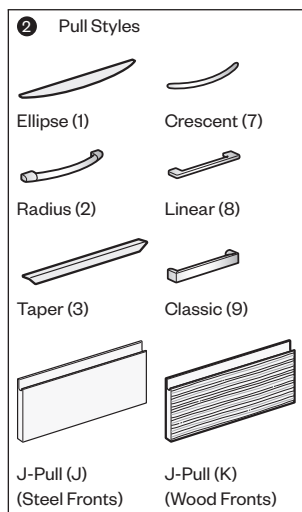

JPDJ (Left-Hand) Class FP

Features

- Includes steel pedestal and attachment hardware.
- Pedestal with pencil drawers and/or box drawers includes a single pencil tray.
- Box drawers include one divider in each drawer.
- Drawer front options include steel, high-pressure laminate (HPL), or wood.
- Laminate fronts can be specified with a painted steel or high-pressure laminate (HPL) lockbar.
- Wood fronts can be specified with a painted steel or wood lockbar.
- Optional drawer pulls include Ellipse, Radius, Taper, Crescent, Linear, Classic, and J-Pull.
- Ellipse pull available in non-metallic trim colors only
- Radius pull available in metallic trim colors only
- Taper, and J-Pull pull trim color matches case trim color
- Crescent, Linear and Classic pulls are brushed nickel finish
- Drawers have full extension steel ball-bearing slides.
- Drawer interiors and accessories are black finish color.
- Single lock secures all drawers.
- Lock plug is available in black or chrome.
- For lock options, refer to Lock Program section of the Accessories Price List.
- Glides provide 1"(25mm) adjustment range.

Specification Tips

- For use with X Series Casegoods only.
- Desk pedestals are pre-drilled when specified to accept a casegood modesty panel; holes are located on the left side of a right-hand pedestal, and on the right side of a left-hand pedestal.
- When specifying pedestals for standard rectangular or standard bow top desks, nominal depth of pedestal must match nominal depth of desk top. When specifying pedestals for executive rectangular or executive bow top desks, nominal depth of pedestal must be 6"(152mm) less than nominal depth of desk top. See table.

Desk/Pedestal Nominal Depths

Standard Rectangular and Standard Bow Top Desks

Desk Depth	Pedestal Depth
24"(610mm)	24"(610mm)
30"(762mm)	30"(762mm)

Executive Rectangular and Executive Bow Top Desks

Desk Depth	Pedestal Depth
30"(762mm)	24"(610mm)
36"(914mm)	30"(762mm)

To Order, Specify:

Painted Steel Drawer Fronts

1) Product number, including:
  - 1 **Front/Lockbar Option:**
    - **S** Painted steel fronts/painted steel lockbar
  - 2 **Pull** (see side bar):
  - 3 **Orientation:**
    - **L** Left-hand
    - **R** Right-hand
  - 4 **Casegood Modesty Panel Height:**
    - **N** No Modesty Panel (double pedestal desk only)
    - **B** 1/3 Height
    - **D** 3/4 Height
    - **F** Full Height
2) Trim color for drawer fronts and case.
3) Trim color for pull (Ellipse and Radius only).
  - Ellipse (Non-metallic trim colors only)
  - Radius (Metallic trim colors only; Metallic trim on pull is included in price.)
4) Trim color for lock plug.

To Order, Specify:

Laminate Drawer Fronts