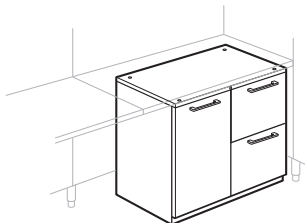

X Series — Combination Units – Attached

2H with Hinged Door

JCPB-SS1A (Right)

JOPE-SS1A (Left)

JCPG-SS1A (Right)

JCRJ-SS1A (Left)
Class FM

Features

- Includes:
 - Two 6"(152mm)H pedestal box drawers
 - 12"(305mm)H pedestal file drawer
 - 24"(610mm)H storage unit with one shelf that adjusts in 6"(152mm) increments
 - Attachment hardware
- Combination unit with box drawers includes a single pencil tray.
- Drawer/door front options include painted, high-pressure laminate (HPL), or wood.
- Fronts must be specified with painted steel lockbar.
- Laminate fronts can be specified with a painted steel or laminate lockbar.
- Wood fronts can be specified with a painted steel or wood lockbar.
- Optional drawer/door pulls include Ellipse, Radius, Taper, Crescent, Linear, Classic and J-Pull.
 - Ellipse pull available in non-metallic trim colors only
 - Radius pull available in metallic trim colors only
 - Taper and J-Pull trim color matches case trim color
 - Crescent, Linear and Classic pulls are brushed nickel finish
 - J-Pull Available with touch latch door only
- Standard door or touch latch door choice is determined by pull style code.
- Drawers have full extension steel ball-bearing slides.
- Drawer interiors and accessories are black finish color. Storage unit and shelf match case color.
- Single lock secures all drawers and door.
- Lock plug is available in black or chrome.
- For lock options, refer to Lock Program section of the Accessories Price List.
- Glides provide 1.5"(38mm) adjustment range.