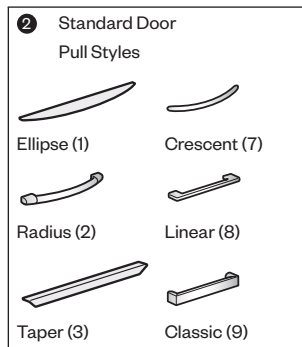

Features

- Includes:
  - -36"(914mm)H storage unit with two shelves that adjusts in 6"(152mm) increments
  - -Two 12"(305mm)H lateral file drawers
- Lateral file drawers include side-to-side hanging bars that accommodate letter, legal, EDP, international A4, and foolscap suspended file folders.
- Drawer/door front options include painted, high-pressure laminate (HPL), or wood.
- Painted fronts must be specified with painted steel lockbar.
- Laminate fronts can be specified with a painted steel or laminate lockbar.
- Wood fronts can be specified with a painted steel or wood lockbar.
- Optional drawer/door pulls include Ellipse, Radius, Taper, Crescent, Linear, Classic and J-Pull.
  - -Ellipse pull available in non-metallic trim colors only
  - -Radius pull available in metallic trim colors only
  - -Taper and J-Pull trim color matches case trim color
  - -Crescent, Linear and Classic pulls are brushed nickel finish
  - -J-Pull available with touch latch doors only
- Standard door or touch latch door choice is determined by pull style code.
- Touch latch doors have touch latch mechanism on the right door, controlling access to both sides.
- Drawers have full extension steel ball-bearing slides.
- Drawer interior and accessories are black finish color. Storage unit interior and shelf match case color.
- Lock centered on front edge of unit top secures all drawers. Storage unit locks separately.
- All locks have the same key number.
- Lock plugs are available in black or chrome.
- For lock options, refer to Lock Program section of the Accessories Price List.
- Glides provide 1.5"(38mm) adjustment range.

Specification Tips

- Storage unit accommodates two rows of standard-height binders.
- A separately specified counterweight is recommended when unit is not ganged to another file or anchored to a fixed object.
- Additional accessories are available and can be specified separately.

To Order, Specify:

Painted Steel Drawer/Door Fronts

1. Product number, including:
   1. **1 Front/Lockbar Option:**
      - **SS** Painted steel fronts/painted steel lockbar
   2. **2 Pull** (see side bar) (add **$44.54** list) for touch latch door(s).
2. Trim color for drawer/door fronts and case.
3. Trim color for pull (Ellipse and Radius only).
   - -Ellipse (Non-Metallic trim colors only)
   - -Radius (Metallic trim colors only; upcharge for Metallic trim on pull is included in price.)
4. Trim color for lock plug.

Laminate Drawer/Door Fronts

1. Product number, including:
   1. **1 Front/Lockbar Option:**
      - **LL** Laminate fronts/painted steel lockbar
      - **TT** Laminate fronts/laminate lockbar (add **$75.59** list)
   2. **2 Pull** (see side bar) (add **$44.54** list) for touch latch door(s).
2. Trim color for case.
3. Trim color for pull (Ellipse and Radius only).
   - -Ellipse (Non-Metallic trim colors only)
   - -Radius (Metallic trim colors only; upcharge for Metallic trim on pull is included in price.)
4. Laminate color for drawer/door fronts.
5. Edge trim color for drawer/door fronts.
6. Trim color for lock plug.

Wood Drawer/Door Fronts