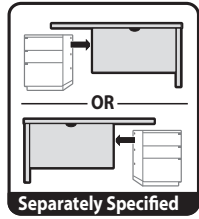

X Series — Single Pedestal Desks

Standard Bow Front

JDGL-JAFSDS
JDGL-JAFLDS
JDGL-JAFWDS
JDGW-KAFSDS
JDGW-KAFLDS
JDGW-KAFWDS
(Left-Hand)
Class FMI

Features

- Includes high-pressure laminate (HPL) or wood veneer top, steel, laminate or wood end panel, steel modesty panel, and assembly hardware (pedestal not included).
- Top has 3mm edgeband on user and guest edge, and 1mm edgeband on sides.
- Bow edge on guest side extends 6”(152mm) beyond pedestal and end panel at the center of the desk.
- Modesty panel is available with or without scallop wireway for cable management; scallop is centered at top of modesty panel.
- Desk orientation can be field-changed from left to right or right to left.
- Glides provide 1”(25mm) adjustment range.
- Field assembled.

Specification Tip

- One X Series desk pedestal must be specified separately; nominal depth of desk pedestal must match nominal depth of desk top.

To Order, Specify:

1) Product number, including:

1 Pedestal Orientation:

- **AF** Left-hand
- **FA** Right-hand

2 Modesty Panel Height:

- **B** 1/3 Height
- **D** 3/4 Height (add **$101.34** list)
- **F** Full Height (add **$202.67** list)

3 Modesty Panel Cable Management:

- **N** No Scallop
- **S** Scallop

2) Laminate or wood color for top.
3) Edge trim color for top (HPL only).
4) End panel trim, laminate or wood finish.
5) End panel edge color (HPL only)
6) Modesty panel trim color.

Note: Desk pedestal must be specified separately.