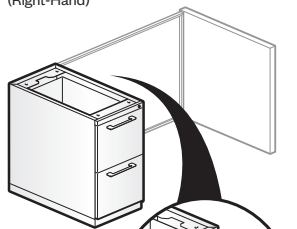

X Series — Desk Pedestals

Catalog Logic

J P D H - 18 - S 1 L B

X Series — Desk Pedestals

JPDJ (Left-Hand) Class FP

Features

- Includes steel pedestal and attachment hardware.
- Pedestal with pencil drawers and/or box drawers includes a single pencil tray.
- Box drawers include one divider in each drawer.
- Drawer front options include steel, high-pressure laminate (HPL), or wood.
- Laminate fronts can be specified with a painted steel or high-pressure laminate (HPL) lockbar.
- Wood fronts can be specified with a painted steel or wood lockbar.
- Optional drawer pulls include Ellipse, Radius, Taper, Crescent, Linear, Classic, and J-Pull.
- Ellipse pull available in non-metallic trim colors only
- Radius pull available in metallic trim colors only
- Taper, and J-Pull pull trim color matches case trim color
- Crescent, Linear and Classic pulls are brushed nickel finish
- Drawers have full extension steel ball-bearing slides.
- Drawer interiors and accessories are black finish color.
- Single lock secures all drawers.
- Lock plug is available in black or chrome.
- For lock options, refer to Lock Program section of the Accessories Price List.
- Glides provide 1"(25mm) adjustment range.