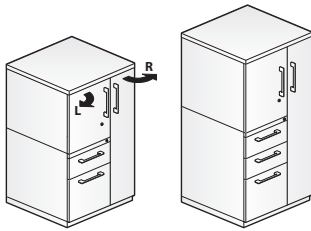

X Series — 24"W Personal Storage Towers

Hinged Door Upper Storage

J2HQ-4024
(Right)

J2HB-4824
(Right)

J2HM-6324
(Right)
Class FM2

J2HG-7324
(Right)

Features

- Includes:
 - Pedestal section with multiple drawer configurations
 - Valet with coat rod
 - Hinged door upper storage
- Box drawer includes one divider and one pencil tray.
- Drawer/door front options include painted, high-pressure laminate (HPL), or wood.
- Painted fronts can be specified with:
 - Painted steel lockbar
 - Painted steel or translucent top
- Laminate fronts can be specified with:
 - Painted steel or laminate lockbar
 - Painted steel, translucent, or laminate top
- Wood fronts can be specified with:
 - Painted steel or wood lockbar
 - Painted steel, translucent, or wood top
- Optional drawer/door pulls include Ellipse, Radius, Taper, Crescent, Linear, Classic, and J-Pull.
 - Ellipse pull available in non-Metallic trim colors only
 - Radius pull available in Metallic trim colors only
 - Taper and J-Pull pull trim color matches case trim color
 - Crescent, Linear and Classic pulls are brushed nickel finish
 - J-Pull available with touch latch doors only
- Standard door or touch latch door choice is determined by pull style code.
- Hinged door upper storage:
 - 3H - One unit/no shelf
 - 4H - One removable shelf
 - 5H - One or two removable shelves.
- 56.5"(1435mm)H tower with Box/File configuration includes two removable shelves. Tower with Box/Box/File or File/File pedestal will have one removable shelf.
- 63.5"(1613mm)H and 64.5"(1638mm)H tower includes two shelves.
- 6H tower with Box/Box/File or File/File includes three removable shelves. Tower with Box/Box/File/File or File/File/File includes two removable shelves.
- Drawers have full extension steel ball-bearing slides.
- Interiors and accessories are black finish color.
- Single lock secures all drawers. Separate lock secures storage unit and valet.
- Locks in tower are randomly keyed.
- Lock plugs are available in black or chrome.
- For lock options, refer to Lock Program section of the Accessories Price List.
- Glides provide 1.5"(38mm) adjustment range.