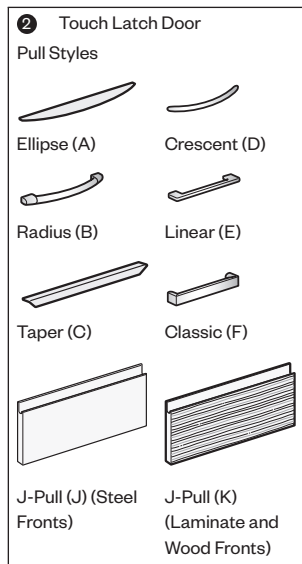

X Series — Combination Units — Freestanding

4H with One Lateral File Drawer

Features

- Includes:
  - -36"(914mm)H storage unit with two shelves that adjust in 6"(152mm) increments
  - -12"(305mm)H lateral file drawer
  - -Factory-installed counterweight
- Lateral file drawer includes side-to-side hanging bars that accommodate letter, legal, EDP, international A4, and foolscap suspended file folders.
- Drawer/door front options include painted, high-pressure laminate (HPL), or wood.
- Painted fronts must be specified with painted steel lockbar.
- Laminate fronts can be specified with a painted steel or laminate lockbar.
- Wood fronts can be specified with a painted steel or wood lockbar.
- Optional drawer/door pulls include Ellipse, Radius, Taper, Crescent, Linear, Classic and J-Pull.
  - -Ellipse pull available in non-metallic trim colors only
  - -Radius pull available in metallic trim colors only
  - -Taper and J-Pull trim color matches case trim color
  - -Crescent, Linear and Classic pulls are brushed nickel finish
  - -J-Pull available with touch latch doors only
- Standard door or touch latch door choice is determined by pull style code.
- Touch latch doors have touch latch mechanism on the right door, controlling access to both sides.
- Drawer has full extension steel ball-bearing slides.
- Drawer interior and accessories are black finish color. Storage unit interior and shelf match case color.
- Lock centered on front edge of unit top secures drawer. Storage unit locks separately.
- All locks have the same key number.
- Lock plugs are available in black or chrome.
- For lock options, refer to Lock Program section of the Accessories Price List.
- Glides provide 1.5"(38mm) adjustment range.

Specification Tips

- Storage unit accommodates two rows of standard-height binders.
- Additional accessories are available and can be specified separately.

To Order, Specify:

Painted Steel Drawer/Door Fronts

1. Product number, including:
   1. **1 Front/Lockbar Option:**
      - **SS** Painted steel fronts/painted steel lockbar
   2. **2 Pull** (see side bar) (add **$44.54** list) for touch latch door(s).
2. Trim color for drawer/door fronts and case.
3. Trim color for pull (Ellipse and Radius only).
   - -Ellipse (Non-Metallic trim colors only)
   - -Radius (Metallic trim colors only; upcharge for Metallic trim on pull is included in price.)
4. Trim color for lock plug.

Laminate Drawer/Door Fronts

1. Product number, including:
   1. **1 Front/Lockbar Option:**
      - **LL** Laminate fronts/painted steel lockbar
      - **TT** Laminate fronts/laminate lockbar (add **$75.59** list)
   2. **2 Pull** (see side bar) (add **$44.54** list) for touch latch door(s).
2. Trim color for case.
3. Trim color for pull (Ellipse and Radius only).
   - -Ellipse (Non-Metallic trim colors only)
   - -Radius (Metallic trim colors only; upcharge for Metallic trim on pull is included in price.)
4. Laminate color for drawer/door fronts.
5. Edge trim color for drawer/door fronts.
6. Trim color for lock plug.

Wood Drawer/Door Fronts