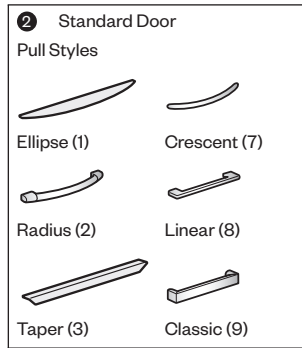

Features

- Includes:
  - -36"(914mm)H storage unit with two shelves that adjust in 6"(152mm) increments
  - -12"(305mm)H lateral file drawer
  - -Factory-installed counterweight
- Lateral file drawer includes side-to-side hanging bars that accommodate letter, legal, EDP, international A4, and foolscap suspended file folders.
- Drawer/door front options include painted, high-pressure laminate (HPL), or wood.
- Painted fronts must be specified with painted steel lockbar.
- Laminate fronts can be specified with a painted steel or laminate lockbar.
- Wood fronts can be specified with a painted steel or wood lockbar.
- Optional drawer/door pulls include Ellipse, Radius, Taper, Crescent, Linear, Classic and J-Pull.
  - -Ellipse pull available in non-metallic trim colors only
  - -Radius pull available in metallic trim colors only
  - -Taper and J-Pull trim color matches case trim color
  - -Crescent, Linear and Classic pulls are brushed nickel finish
  - -J-Pull available with touch latch doors only
- Standard door or touch latch door choice is determined by pull style code.
- Touch latch doors have touch latch mechanism on the right door, controlling access to both sides.
- Drawer has full extension steel ball-bearing slides.
- Drawer interior and accessories are black finish color. Storage unit interior and shelf match case color.
- Lock centered on front edge of unit top secures drawer. Storage unit locks separately.
- All locks have the same key number.
- Lock plugs are available in black or chrome.
- For lock options, refer to Lock Program section of the Accessories Price List.
- Glides provide 1.5"(38mm) adjustment range.

Specification Tips

- Storage unit accommodates two rows of standard-height binders.
- Additional accessories are available and can be specified separately.

To Order, Specify:

Painted Steel Drawer/Door Fronts

1. Product number, including:
   1. **1 Front/Lockbar Option:**
      - **SS** Painted steel fronts/painted steel lockbar
   2. **2 Pull** (see side bar) (add **$44.54** list) for touch latch door(s).
2. Trim color for drawer/door fronts and case.
3. Trim color for pull (Ellipse and Radius only).
   - -Ellipse (Non-Metallic trim colors only)
   - -Radius (Metallic trim colors only; upcharge for Metallic trim on pull is included in price.)
4. Trim color for lock plug.

Laminate Drawer/Door Fronts

1. Product number, including:
   1. **1 Front/Lockbar Option:**
      - **LL** Laminate fronts/painted steel lockbar
      - **TT** Laminate fronts/laminate lockbar (add **$75.59** list)
   2. **2 Pull** (see side bar) (add **$44.54** list) for touch latch door(s).
2. Trim color for case.
3. Trim color for pull (Ellipse and Radius only).
   - -Ellipse (Non-Metallic trim colors only)
   - -Radius (Metallic trim colors only; upcharge for Metallic trim on pull is included in price.)
4. Laminate color for drawer/door fronts.
5. Edge trim color for drawer/door fronts.
6. Trim color for lock plug.

Wood Drawer/Door Fronts