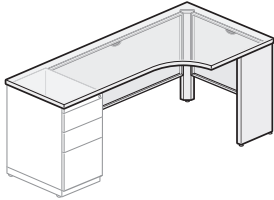

X Series — Extended Corners

Extended Curved Wrap-Around Pedestal Corner

JDAL-JALSDS44
JDAL-JALLDS44
JDAL-JALWDS44
JDAW-KALSDS44
JDAW-KALLDS44
JDAW-KALWDS44
(Left-Hand)