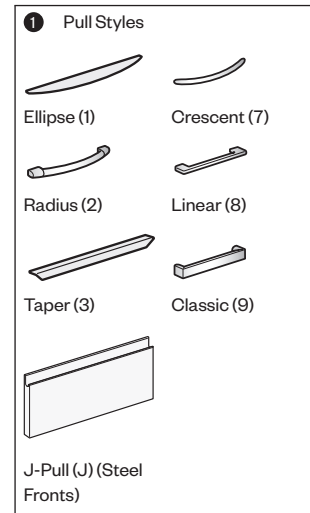

To Order, Specify:

1) Product number.
2. 1 **Pull** (see side bar)
2) Trim color for case and front.
3) Trim color for pull (Ellipse and Radius only).
  - -Ellipse (Non-Metallic trim colors only)
  - -Radius (Metallic trim colors only; upcharge for Metallic trim on pull is included in price.)
4) Trim color for lock plug.