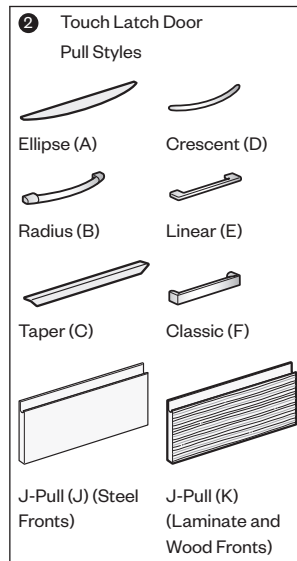

X Series — Combination Units — Freestanding

2H with Hinged Door

Features

- Includes:
  - -Two 6"(152mm)H pedestal box drawers
  - -12"(305mm)H pedestal file drawer
  - -24"(610mm)H storage unit with one shelf that adjusts in 6"(152mm) increments
  - -Factory-installed counterweight
- Combination unit with box drawers includes a single pencil tray.
- Drawer/door front options include painted, high-pressure laminate (HPL), or wood.
- Standard or touch latch door choice is determined by pull style code.
- Drawers have full extension steel ball-bearing slides.
- Drawer interiors and accessories are black finish color. Storage unit and shelf match case color.
- Single lock secures all drawers and door.
- Lock plug is available in black or chrome.
- For lock options, refer to Lock Program section of the Accessories Price List.
- Glides provide 1.5"(38mm) adjustment range.

Specification Tips

- Pedestal file drawer has a half-height back. To accommodate side-to-side legal filing, or to convert to a full-height back, a legal-size filing kit must be specified separately.
- Additional accessories are available and can be specified separately.

To Order, Specify:

Painted Steel Drawer/Door Fronts

1. Product number, including:
   1. **Front/Lockbar Option:**
      - **SS** Painted steel fronts/painted steel lockbar
   2. **Pull** (see side bar) (add **$44.54** list) for touch latch door.
2. Trim color for drawer/door fronts and case.
3. Trim color for pull (Ellipse and Radius only).
   - -Ellipse (Non-Metallic trim colors only)
   - -Radius (Metallic trim colors only; upcharge for Metallic trim on pull is included in price.)
4. Trim color for lock plug.

Laminate Drawer/Door Fronts

1. Product number, including:
   1. **Front/Lockbar Option:**
      - **LL** Laminate fronts/painted steel lockbar
      - **TT** Laminate fronts/laminate lockbar (add **$75.59** list)
   2. **Pull** (see side bar) (add **$44.54** list) for touch latch door.
2. Trim color for case.
3. Trim color for pull (Ellipse and Radius only).
   - -Ellipse (Non-Metallic trim colors only)
   - -Radius (Metallic trim colors only; upcharge for Metallic trim on pull is included in price.)
4. Laminate color for drawer/door fronts.
5. Edge trim color for drawer/door fronts.
6. Trim color for lock plug.

Wood Drawer/Door Fronts

1. Product number, including:
   1. **Front/Lockbar Option:**
      - **WW** Wood fronts/painted steel lockbar
      - **RR** Wood fronts/wood lockbar (add **$146.10** list)
   2. **Pull** (see side bar) (add **$44.54** list) for touch latch door.
2. Trim color for case.
3. Trim color for pull (Ellipse and Radius only).
   - -Ellipse (Non-Metallic trim colors only)
   - -Radius (Metallic trim colors only; upcharge for Metallic trim on pull is included in price.)
4. Wood finish for drawer/door fronts.
5. Trim color for lock plug.