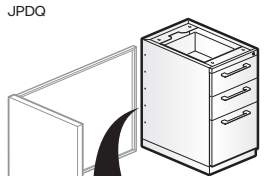

X Series — Desk Pedestals

Catalog Logic

J P D H - 18 - S 1 L B

X Series — Desk Pedestals

JPDJ (Left-Hand) Class FP

Features

- Includes steel pedestal and attachment hardware.
- Pedestal with pencil drawers and/or box drawers includes a single pencil tray.
- Box drawers include one divider in each drawer.
- Drawer front options include steel, high-pressure laminate (HPL), or wood.
- Laminate fronts can be specified with a painted steel or high-pressure laminate (HPL) lockbar.
- Wood fronts can be specified with a painted steel or wood lockbar.
- Optional drawer pulls include Ellipse, Radius, Taper, Crescent, Linear, Classic, and J-Pull.
- Ellipse pull available in non-metallic trim colors only
- Radius pull available in metallic trim colors only
- Taper, and J-Pull pull trim color matches case trim color
- Crescent, Linear and Classic pulls are brushed nickel finish
- Drawers have full extension steel ball-bearing slides.
- Drawer interiors and accessories are black finish color.
- Single lock secures all drawers.
- Lock plug is available in black or chrome.
- For lock options, refer to Lock Program section of the Accessories Price List.
- Glides provide 1"(25mm) adjustment range.