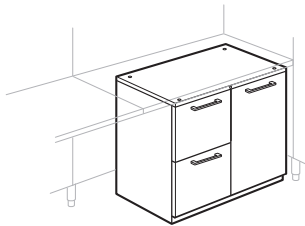

X Series — Combination Units – Attached

2H with Hinged Door

JCPB-SS1A (Right)

JOPE-SS1A (Left)

JCPG-SS1A (Right)

JCRJ-SS1A (Left)
Class FM

Features

- Includes:
 - Two 6"(152mm)H pedestal box drawers
 - 12"(305mm)H pedestal file drawer
 - 24"(610mm)H storage unit with one shelf that adjusts in 6"(152mm) increments
 - Attachment hardware
- Combination unit with box drawers includes a single pencil tray.
- Drawer/door front options include painted, high-pressure laminate (HPL), or wood.
- Fronts must be specified with painted steel lockbar.
- Laminate fronts can be specified with a painted steel or laminate lockbar.
- Wood fronts can be specified with a painted steel or wood lockbar.
- Optional drawer/door pulls include Ellipse, Radius, Taper, Crescent, Linear, Classic and J-Pull.
 - Ellipse pull available in non-metallic trim colors only
 - Radius pull available in metallic trim colors only
 - Taper and J-Pull trim color matches case trim color
 - Crescent, Linear and Classic pulls are brushed nickel finish
 - J-Pull Available with touch latch door only
- Standard door or touch latch door choice is determined by pull style code.
- Drawers have full extension steel ball-bearing slides.
- Drawer interiors and accessories are black finish color. Storage unit and shelf match case color.
- Single lock secures all drawers and door.
- Lock plug is available in black or chrome.
- For lock options, refer to Lock Program section of the Accessories Price List.
- Glides provide 1.5"(38mm) adjustment range.