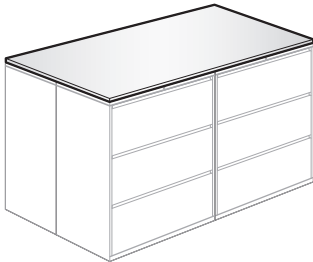

JTRL-3660
Class FM

Features

- Includes laminate top and attachment hardware.
- Intended for use on multiple files with inset style fronts.
- 36”(914mm)D top is intended for back-to-back file applications.
- 1.18”(30mm) thick high-pressure laminate (HPL) top has 3mm edgeband on the front and back edges, 1mm edgeband on the sides.

Specification Tips

- Top attaches to metal file top with fasteners. Field drilling is required.
- Designed to be used on X Series lateral files with inset style fronts only.
- Common tops are designed to span a maximum of 3 units. If spanning more than 3 units, please contact Tailored Solutions to order the correct dimensions.

To Order, Specify:

1) Product number.
2) Laminate color.
3) Edge trim color.

Depth	Width	Number	HPL		
			A	B	E
18”(457mm)	60”(1524mm)	JTRL-1860-JYJYS	$ 803.75	$ 868.43	$ 1151.11
	66”(1676mm)	JTRL-1866-JYJYS	873.65	943.93	1261.21
	72”(1829mm)	JTRL-1872-JYJYS	943.55	1019.43	1371.31
	78”(1981mm)	JTRL-1878-JYJYS	1013.45	1094.93	1481.41
	84”(2134mm)	JTRL-1884-JYJYS	1083.35	1170.43	1591.51
	90”(2286mm)	JTRL-1890-JYJYS	1153.25	1245.93	1701.61
	96”(2438mm)	JTRL-1896-JYJYS	1223.15	1321.43	1811.71
	102”(2591mm)	JTRL-18A2-JYJYS	1293.05	1396.93	1921.81
	108”(2743mm)	JTRL-18A8-JYJYS	1362.95	1472.43	2031.91
	114”(2896mm)	JTRL-18B4-JYJYS	1432.85	1547.93	2142.01
	120”(3048mm)	JTRL-18C0-JYJYS	1502.75	1623.43	2252.11
36”(914mm)	30”(762mm)	JTRL-3630-JYJYS	$ 768.73	$ 830.59	$ 1095.94
	36”(914mm)	JTRL-3636-JYJYS	908.53	981.59	1316.14
	42”(1067mm)	JTRL-3642-JYJYS	1048.33	1132.59	1536.34
	60”(1524mm)	JTRL-3660-JYJYS	1467.73	1585.59	2196.94
	66”(1676mm)	JTRL-3666-JYJYS	1607.53	1736.59	2417.14
	72”(1829mm)	JTRL-3672-JYJYS	1747.33	1887.59	2637.34
	78”(1981mm)	JTRL-3678-JYJYS	1887.13	2038.59	2857.54
	84”(2134mm)	JTRL-3684-JYJYS	2026.93	2189.59	3077.74
	90”(2286mm)	JTRL-3690-JYJYS	2166.73	2340.59	3297.94
	96”(2438mm)	JTRL-3696-JYJYS	2306.53	2491.59	3518.14
	102”(2591mm)	JTRL-36A2-JYJYS	2446.33	2642.59	3738.34
	108”(2743mm)	JTRL-36A8-JYJYS	2586.13	2793.59	3958.54
	114”(2896mm)	JTRL-36B4-JYJYS	2725.93	2944.59	4178.74
	120”(3048mm)	JTRL-36C0-JYJYS	2865.73	3095.59	4398.94