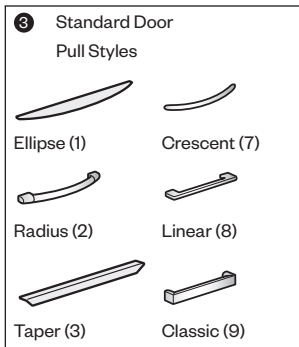

Features

- Includes three 12"(305mm)W compartments separated by a divider panel, with individual doors.
- Each compartment Includes:
  - -Upper shelf that adjusts in 2"(51mm) increments
  - -Coat hook
- Door front options include painted, high-pressure laminate (HPL), or wood.
- Painted fronts must be specified with painted steel top.
- Laminate fronts can be specified with painted steel or laminate top.
- Wood fronts can be specified with painted steel or wood top.
- Optional door pulls include Ellipse, Radius, Taper, Crescent, Linear, Classic, and No Pull (touch latch).
  - -Ellipse pull available in non-Metallic trim colors only
  - -Radius pull available in Metallic trim colors only
  - -Taper pull trim color matches case color
  - -Crescent, Linear and Classic pulls are brushed nickel finish
- Shelves and interior match case color.
- Each door locks separately and is randomly keyed.
- Lock plugs are available in black or chrome.
- For lock options, refer to Lock Program section of the Accessories Price List.
- Glides provide 1.5"(38mm) adjustment range.
- Triple group locker is dimensioned for use in storage banks.
- May be used adjacent to locker of same height and depth; base aesthetic will differ slightly.
- The following accessories can be specified separately and field installed:
  - -Shelf
  - -Power module and bracket*
  - -Locker boot tray
- File/Common Tops may be used for 18.75"(476mm)D storage runs.

To Order, Specify:

Painted Steel Door Fronts

1) Product number, including:

1 Door Orientation:

- **Z** Left-hand
- **Y** Right-hand

2 Door Front Option:

- **S** Painted steel

3 Pull (see side bar)

4 Top Option:

- **R** Regular top

2) Trim color for case, front, and top.
3) Trim color for pull (Ellipse and Radius only).
  - -Ellipse (Non-Metallic trim colors only)
  - -Radius (Metallic trim colors only; upcharge for Metallic trim on pull is included in price.)
4) Trim color for lock plug.

*See Electrical Accessories Price List

To Order, Specify (cont'd):

Laminate Door Fronts

1) Product number, including:

1 Door Orientation:

- **Z** Left-hand
- **Y** Right-hand

2 Door Front Option:

- **L** Laminate

3 Pull (see side bar)

4 Top Option:

- **R** Regular top
- **L** Laminate top (add **$226.87** list)

2) Trim color for case.
3) Trim color for pull (Ellipse and Radius only).
  - -Ellipse (Non-Metallic trim colors only)
  - -Radius (Metallic trim colors only; upcharge for Metallic trim on pull is included in price.)
4) Laminate color for doors (and top, if laminate top is specified).
5) Edge trim color for doors (and top, if laminate top is specified).
6) Trim color for lock plug.

Wood Door Fronts

1) Product number, including:

1 Door Orientation:

- **Z** Left-hand
- **Y** Right-hand

2 Door Front Option:

- **W** Wood

3 Pull (see side bar)

4 Top Option:

- **R** Regular top
- **W** Wood top (add **$453.27** list)