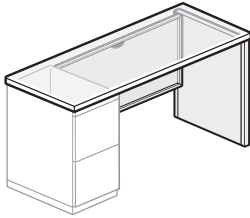

X Series — Single Pedestal Desks

Standard Rectangular

JDSL-JAFSDS
JDSL-JAFLDS
JDSL-JAFWDS
JDSW-KAFSDS
JDSW-KAFLDS
JDSW-KAFWDS
(Left-Hand)
Class FMI

Features

- Includes high-pressure laminate (HPL) or wood veneer top, steel, laminate or wood end panel, steel modesty panel, and assembly hardware (pedestal not included).
- Top has 3mm edgeband on user and guest edge, and 1mm edgeband on sides.
- Modesty panel is available with or without scallop wireway for cable management; scallop is centered at top of modesty panel.
- Desk orientation can be field-changed from left to right or right to left.
- Glides provide 1”(25mm) adjustment range.
- Field assembled.

Specification Tip

- One X Series desk pedestal must be specified separately; nominal depth of desk pedestals must match nominal depth of desk top.

To Order, Specify:

1) Product number, including:
    - **1 Pedestal Orientation:**
      - **AF** Left-hand
      - **FA** Right-hand
    - **2 Modesty Panel Height:**
      - **B** 1/3 Height
      - **D** 3/4 Height (add **$101.34** list)
      - **F** Full Height (add **$202.67** list)
    - **3 Modesty Panel Cable Management:**
      - **N** No Scallop
      - **S** Scallop
  2) Laminate or wood color for top.
  3) Edge trim color for top (HPL only).
  4) End panel trim, laminate or wood finish.
  5) End panel edge color (HPL only).
  6) Modesty panel trim color.
2. **Note:** Desk pedestals must be specified separately.