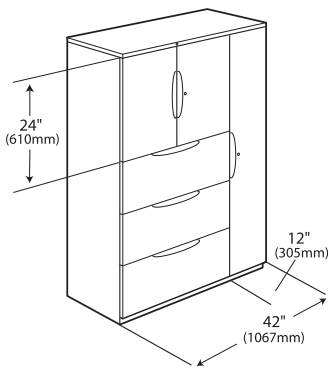

X Series — Combination Units with Valet

5H Valet – 42”W

JVPW-SS1
(Right)

JVPP-SS1
(Right)
Class FM

Features

- Includes:
 - 24”(610mm)H storage unit with one shelf that adjusts in 6”(152mm) increments
 - Drawer section with multiple pedestal and lateral drawer configurations
 - Valet with coat rod
- Combination unit with box drawers includes a single pencil tray.
- Lateral file drawers include side-to-side hanging bars that accommodate letter, legal, EDP, international A4, and foolscap suspended file folders.
- Drawer/door front options include painted, high-pressure laminate (HPL), or wood.
- Painted fronts must be specified with painted steel lockbar.
- Laminate fronts can be specified with a painted steel or laminate lockbar.
- Wood fronts can be specified with a painted steel or wood lockbar.
- Optional drawer/door pulls include Ellipse, Radius, Taper, Crescent, Linear, Classic and J-Pull.
 - Ellipse pull available in non-metallic trim colors only
 - Radius pull available in metallic trim colors only
 - Taper and J-Pull trim color matches case trim color
 - Crescent, Linear and Classic pulls are brushed nickel finish
 - J-Pull Available with touch latch doors only
- Standard door or touch latch door choice is determined by pull style code.
- Touch latch doors have touch latch mechanism on the right door, controlling access to both sides.
- Drawers have full extension steel ball-bearing slides
- Drawer interiors and accessories are black finish color; shelves, storage unit interior, and valet interior match case color.
- Lock centered on front edge of unit top secures all drawers; storage unit and valet each lock separately.
- All locks in unit have the same key number.
- Lock plugs are available in black or chrome.
- For lock options, refer to Lock Program section of the Accessories Price List.
- Glides provide 1.5”(38mm) adjustment range.