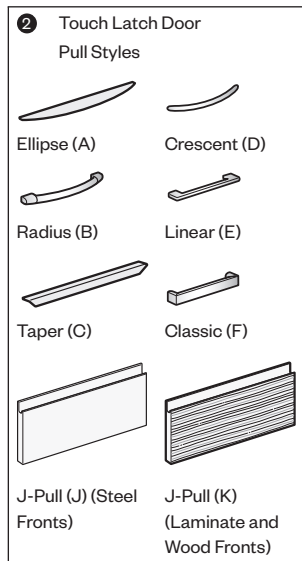

X Series — Combination Units — Freestanding

3H with One Lateral File Drawer

Features

- Includes:
  - -24"(610mm)H storage unit with one shelf that adjusts in 6"(152mm) increments
  - -12"(305mm)H lateral file drawer
  - -Factory-installed counterweight
- Lateral file drawer includes side-to-side hanging bars that accommodate letter, legal, EDP, international A4, and foolscap suspended file folders.
- Drawer/door front options include painted, high-pressure laminate (HPL), or wood.
- Painted fronts must be specified with painted steel lockbar.
- Laminate fronts can be specified with a painted steel or laminate lockbar.
- Wood fronts can be specified with a painted steel or wood lockbar.
- Optional drawer/door pulls include Ellipse, Radius, Taper, Crescent, Linear, Classic and J-Pull.
  - -Ellipse pull available in non-metallic trim colors only
  - -Radius pull available in metallic trim colors only
  - -Taper and J-Pull trim color matches case trim color
  - -Crescent, Linear and Classic pulls are brushed nickel finish
  - -J-Pull available with touch latch doors only
- Standard door or touch latch door choice is determined by pull style code.
- Touch latch doors have touch latch mechanism on the right door, controlling access to both sides.
- Drawer has full extension steel ball-bearing slides.
- Drawer interior and accessories are black finish color. Storage unit interior and shelf match case color.
- Lock centered on front edge of unit top secures drawer. Storage unit locks separately.
- All locks have the same key number.
- Lock plugs are available in black or chrome.
- For lock options, refer to Lock Program section of the Accessories Price List.
- Glides provide 1.5"(38mm) adjustment range.

Specification Tips

- Storage unit accommodates one row of standard-height binders.
- Additional accessories are available and can be specified separately.

To Order, Specify:

Painted Steel Drawer/Door Fronts

1. Product number, including:
   1. **1 Front/Lockbar Option:**
      - **SS** Painted steel fronts/painted steel lockbar
   2. **2 Pull** (see side bar) (add **$44.54** list) for touch latch door(s).
2. Trim color for drawer/door fronts and case.
3. Trim color for pull (Ellipse and Radius only).
   - -Ellipse (Non-Metallic trim colors only)
   - -Radius (Metallic trim colors only; upcharge for Metallic trim on pull is included in price.)
4. Trim color for lock plug.

Laminate Drawer/Door Fronts

1. Product number, including:
   1. **1 Front/Lockbar Option:**
      - **LL** Laminate fronts/painted steel lockbar
      - **TT** Laminate fronts/laminate lockbar (add **$75.59** list)
   2. **2 Pull** (see side bar) (add **$44.54** list) for touch latch door(s).
2. Trim color for case.
3. Trim color for pull (Ellipse and Radius only).
   - -Ellipse (Non-Metallic trim colors only)
   - -Radius (Metallic trim colors only; upcharge for Metallic trim on pull is included in price.)
4. Laminate color for drawer/door fronts.
5. Edge trim color for drawer/door fronts.
6. Trim color for lock plug.

Wood Drawer/Door Fronts