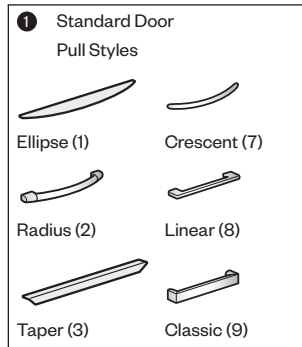

X Series — Filing & Storage with Individually Locking Drawers

4H Personal Storage Tower with Hinged Door Upper Storage

Features

- Includes:
  - -Pedestal section with individually locking drawers
  - -Non-locking valet with coat rod
  - -Non-locking upper storage unit with one removable shelf. Shelf is positioned at 12.5"(318mm) from bottom of hinged door area
- Optional drawer/door pulls include Ellipse, Radius, Taper, Crescent, Linear, Classic, and J-Pull.
  - -Ellipse pull available in non-Metallic trim colors only
  - -Radius pull available in Metallic trim colors only
  - -Taper and J-Pull pull trim color matches case trim color
  - -Crescent, Linear and Classic pulls are brushed nickel finish
  - -J-Pull available with touch latch doors only
- Standard door or touch latch door choice is determined by pull style code.
- Drawers have full extension steel ball-bearing slides.
- Interiors, shelf, and accessories are black finish color.
- Drawer section contains two locks; left-hand lock secures top file drawer, right-hand lock secures bottom file drawer.
- Valet and storage doors do not lock.
- Lock plugs are available in black or chrome.
- For lock options, refer to Lock Program section of the Accessories Price List.
- Glides provide 1"(25mm) adjustment range.

Specification Tips

- Optional white translucent top adds 2.75"(70mm) to overall height of unit.
- Additional storage unit shelves can be specified separately.

To Order, Specify:

1. Product number.
2. **1** Pull (see side bar) (add **$44.54** list) for touch latch doors
3. **2** Top Option:
   - **R** Regular top
   - **T** Translucent top (add **$789.06** list)
4. Trim color for case and front.
   3) Trim color for pull (Ellipse and Radius only).
     - -Ellipse (Non-Metallic trim colors only)
     - -Radius (Metallic trim colors only; upcharge for Metallic trim on pull is included in price.)
   4) Trim color for lock plug.

Actual Depth	Actual Width	Pull	Number	12	Trim A	B
4H, 48.5"(1232mm) - File/File, Valet Right						
23.625"(600mm)	24"(610mm)	1, 3, 8	J2HW-4824-SS	■ ■ ■	$ 3915.31	$ 4159.67
		2, 7	J2HW-4824-SS	■ ■ ■	4085.31	4329.67
		9, J	J2HW-4824-SS	■ ■ ■	4123.91	4368.27
4H, 48.5"(1232mm) - File/File, Valet Left						
23.625"(600mm)	24"(610mm)	1, 3, 8	J2HX-4824-SS	■ ■ ■	$ 3915.31	$ 4159.67
		2, 7	J2HX-4824-SS	■ ■ ■	4085.31	4329.67
		9, J	J2HX-4824-SS	■ ■ ■	4123.91	4368.27
4H, 51.5"(1308mm) - File/File, Valet Right						
23.625"(600mm)	24"(610mm)	1, 3, 8	J2HW-5124-SS	■ ■ ■	$4059.62	$ 4318.73
		2, 7	J2HW-5124-SS	■ ■ ■	4229.62	4488.73
		9, J	J2HW-5124-SS	■ ■ ■	4268.22	4527.33
4H, 51.5"(1308mm) - File/File, Valet Left						
23.625"(600mm)	24"(610mm)	1, 3, 8	J2HX-5124-SS	■ ■ ■	$4059.62	$ 4318.73
		2, 7	J2HX-5124-SS	■ ■ ■	4229.62	4488.73
		9, J	J2HX-5124-SS	■ ■ ■	4268.22	4527.33