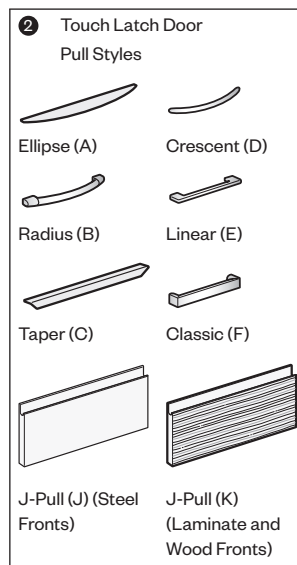

To Order, Specify:

Painted Steel Drawer/Door Fronts

1) Product number, including:

1 Front/Lockbar Option:

SS Painted steel fronts/painted steel lockbar

2 Pull (see side bar)

(add **$44.54** list) for touch latch door.

2) Trim color for drawer/door fronts and case.

3) Trim color for pull (Ellipse and Radius only).

-Ellipse (Non-Metallic trim colors only)
-Radius (Metallic trim colors only; upcharge for Metallic trim on pull is included in price.)

4) Trim color for lock plug.

Laminate Drawer/Door Front

1) Product number, including:

1 Front/Lockbar Option:

LL Laminate fronts/painted steel lockbar

TT Laminate fronts/laminate lockbar (add **$75.59** list)

2 Pull (see side bar)

(add **$44.54** list) for touch latch door.

2) Trim color for case.

3) Trim color for pull (Ellipse and Radius only).

-Ellipse (Non-Metallic trim colors only)
-Radius (Metallic trim colors only; upcharge for Metallic trim on pull is included in price.)

4) Laminate color for drawer/door fronts.

5) Edge trim color for drawer/door fronts.

6) Trim color for lock plug.

Wood Drawer/Door Fronts

1) Product number, including:

1 Front/Lockbar Option:

WW Wood fronts/painted steel lockbar

RR Wood fronts/wood lockbar (add **$146.10** list)

2 Pull (see side bar)

(add **$44.54** list) for touch latch door.

2) Trim color for case.

3) Trim color for pull (Ellipse and Radius only).

-Ellipse (Non-Metallic trim colors only)
-Radius (Metallic trim colors only; upcharge for Metallic trim on pull is included in price.)

4) Wood finish for drawer/door fronts.

5) Trim color for lock plug.