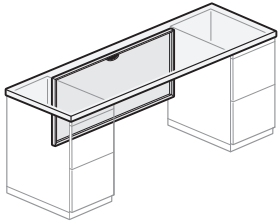

X Series — Double Pedestal Desks

Standard Rectangular

JDSL-JAANDS
JDSW-KAANDS
Class FMI

Features

- Includes high-pressure laminate (HPL) or wood veneer top, optional steel modesty panel, and assembly hardware (pedestals not included).
- Top has 3mm edgeband on user and guest edge, and 1mm edgeband on sides.
- Optional modesty panel is available with or without scallop wireway for cable management; scallop is centered at top of modesty panel.
- Field assembled.