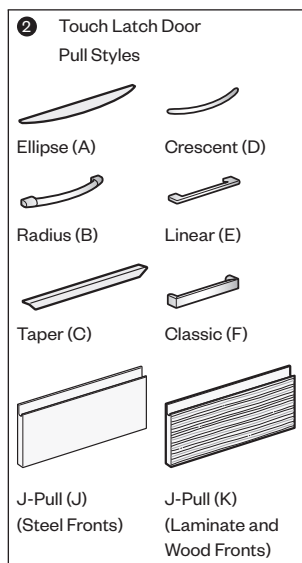

X Series — 24"W Personal Storage Towers

Hinged Door Upper Storage

J2HQ-4024
(Right)

J2HB-4824
(Right)

J2HM-6324
(Right)
Class FM2

J2HG-7324
(Right)

Features

- Includes:
 - Pedestal section with multiple drawer configurations
 - Valet with coat rod
 - Hinged door upper storage
- Box drawer includes one divider and one pencil tray.
- Drawer/door front options include painted, high-pressure laminate (HPL), or wood.
- Painted fronts can be specified with:
 - Painted steel lockbar
 - Painted steel or translucent top
- Laminate fronts can be specified with:
 - Painted steel or laminate lockbar
 - Painted steel, translucent, or laminate top
- Wood fronts can be specified with:
 - Painted steel or wood lockbar
 - Painted steel, translucent, or wood top
- Optional drawer/door pulls include Ellipse, Radius, Taper, Crescent, Linear, Classic, and J-Pull.
 - Ellipse pull available in non-Metallic trim colors only
 - Radius pull available in Metallic trim colors only
 - Taper and J-Pull pull trim color matches case trim color
 - Crescent, Linear and Classic pulls are brushed nickel finish
 - J-Pull available with touch latch doors only
- Standard door or touch latch door choice is determined by pull style code.
- Hinged door upper storage:
 - 3H - One unit/no shelf
 - 4H - One removable shelf
 - 5H - One or two removable shelves.
- 56.5"(1435mm)H tower with Box/File configuration includes two removable shelves. Tower with Box/Box/File or File/File pedestal will have one removable shelf.
- 63.5"(1613mm)H and 64.5"(1638mm)H tower includes two shelves.
- 6H tower with Box/Box/File or File/File includes three removable shelves. Tower with Box/Box/File/File or File/File/File includes two removable shelves.
- Drawers have full extension steel ball-bearing slides.
- Interiors and accessories are black finish color.
- Single lock secures all drawers. Separate lock secures storage unit and valet.
- Locks in tower are randomly keyed.
- Lock plugs are available in black or chrome.
- For lock options, refer to Lock Program section of the Accessories Price List.
- Glides provide 1.5"(38mm) adjustment range.