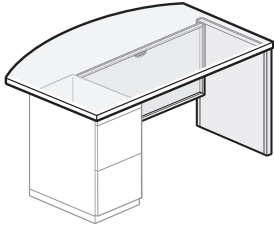

X Series — Single Pedestal Desks

Executive Bow Front

JDHL-JAFSDS
JDHL-JAFLDS
JDHL-JAFWDS
JDHW-KAFSDS
JDHW-KAFLDS
JDHW-KAFWDS
(Left-Hand)
Class FMI

Features

- Includes high-pressure laminate (HPL) or wood veneer top, steel, laminate or wood end panel, steel modesty panel, and assembly hardware (pedestal not included).
- Top has 3mm edgeband on user and guest edge, and 1mm edgeband on sides.
- Bow edge on guest side extends 10"(254mm) beyond pedestal and end panel at the center of the desk (4"(102mm) of extension + 6"(152mm) of bow).
- Modesty panel is available with or without scallop wireway for cable management; scallop is centered at top of modesty panel.
- Desk orientation can be field-changed from left to right or right to left.
- Glides provide 1"(25mm) adjustment range.
- Field assembled.

Specification Tip

- One X Series desk pedestal must be specified separately; nominal depth of desk pedestal must be 6"(152mm) less than nominal depth of desk top. See table.

Desk/Pedestal Nominal Depths

Desk Depth	Pedestal Depth
30"(762mm)	24"(610mm)
36"(914mm)	30"(762mm)

To Order, Specify:

1) Product number, including:

1 Pedestal Orientation:

- **AF** Left-hand
- **FA** Right-hand

2 Modesty Panel Height:

- **B** 1/3 Height
- **D** 3/4 Height (add **$101.34** list)
- **F** Full Height (add **$202.67** list)

3 Modesty Panel Cable Management:

- **N** No Scallop
- **S** Scallop

2) Laminate or wood color for top.
3) Edge trim color for top (HPL only).
4) End panel trim, laminate or wood finish.
5) End panel edge color (HPL only)
6) Modesty panel trim color.

Note: Desk pedestal must be specified separately.