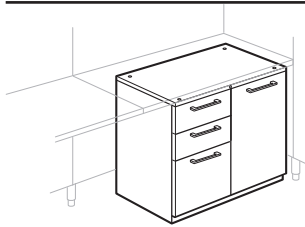

X Series — Combination Units – Attached

2H with Hinged Door

JCPB-SS1A (Right)

JOPE-SS1A (Left)

JCPG-SS1A (Right)

JCRJ-SS1A (Left)
Class FM

Features

- Includes:
 - Two 6"(152mm)H pedestal box drawers
 - 12"(305mm)H pedestal file drawer
 - 24"(610mm)H storage unit with one shelf that adjusts in 6"(152mm) increments
 - Attachment hardware
- Combination unit with box drawers includes a single pencil tray.
- Drawer/door front options include painted, high-pressure laminate (HPL), or wood.
- Fronts must be specified with painted steel lockbar.
- Laminate fronts can be specified with a painted steel or laminate lockbar.
- Wood fronts can be specified with a painted steel or wood lockbar.
- Optional drawer/door pulls include Ellipse, Radius, Taper, Crescent, Linear, Classic and J-Pull.
 - Ellipse pull available in non-metallic trim colors only
 - Radius pull available in metallic trim colors only
 - Taper and J-Pull trim color matches case trim color
 - Crescent, Linear and Classic pulls are brushed nickel finish
 - J-Pull Available with touch latch door only
- Standard door or touch latch door choice is determined by pull style code.
- Drawers have full extension steel ball-bearing slides.
- Drawer interiors and accessories are black finish color. Storage unit and shelf match case color.
- Single lock secures all drawers and door.
- Lock plug is available in black or chrome.
- For lock options, refer to Lock Program section of the Accessories Price List.
- Glides provide 1.5"(38mm) adjustment range.