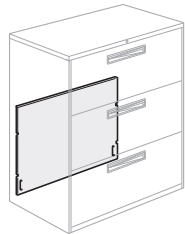

Counterweight

JFWA
Class FM

Features

- Includes counterweight and attachment hardware.
- Required for use with 3H, 4H or 5H freestanding lateral files when not ganged together or anchored to a fixed object.
- Recycled extruded material - black only.
- For use with X and V Series lateral files only.

Note: 2H freestanding lateral files ship standard with installed counterweight.

To Order, Specify:

1) Product number.
  (No finish specification required.)

File Width	Number	Price
30"(762mm)	JFWA-30	$ 199.48
36"(914mm)	JFWA-36	238.83
42"(1067mm)	JFWA-42	277.93