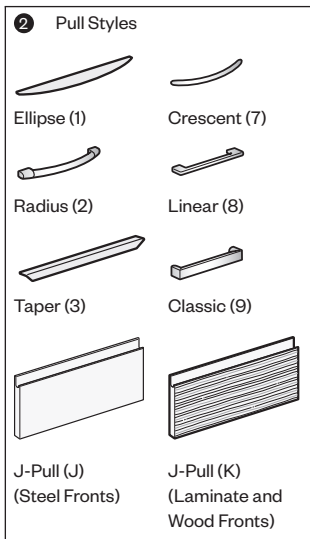

X Series — Pedestals

Attached

Features

- Includes steel pedestal and attachment hardware.
- Pedestal with pencil drawers and/or box drawers includes a single pencil tray.
- Box drawers include one divider in each drawer.
- Drawer front options include painted, high-pressure laminate (HPL), or wood.
- Laminate fronts can be specified with a painted steel or laminate lockbar.
- Wood fronts can be specified with a painted steel or wood lockbar.
- Optional drawer pulls include Ellipse, Radius, Taper, Crescent, Linear, Classic, and J-Pull.
  - –Ellipse pull available in non-metallic trim colors only
  - –Radius pull available in metallic trim colors only
  - –Taper, and J-Pull trim color matches case trim color
  - –Crescent, Linear and Classic pulls are brushed nickel finish
- Drawers have full extension steel ball-bearing slides.
- Drawer interiors and accessories are black finish color.
- Single lock secures all drawers.
- Lock plug is available in black or chrome.
- For lock options, refer to Lock Program section of the Accessories Price List.
- Glides provide 1”(25mm) adjustment range.

Specification Tips

- When attaching pedestal to a square edge worksurface, the pedestal depth must be equal to, or less than the worksurface depth.
  - –18”(457mm) square edge worksurface accepts an 18”(457mm)D pedestal
  - –24”(610mm) square edge worksurface accepts an 18”(457mm) or 24”(610mm)D pedestal
  - –30”(762mm) square edge worksurface accepts an 18”(457mm), 24”(610mm), or 30”(762mm)D pedestal
- When attaching pedestal to a knife edge worksurface, the pedestal depth must be at least 6”(152mm) less than worksurface depth.
  - –18”(457mm)D knife edge worksurface will not accept an attached pedestal
  - –24”(610mm)D knife edge worksurface will accept an 18”(457mm)D pedestal
  - –30”(762mm)D knife edge worksurface will accept an 18”(457mm) or 24”(610mm)D pedestal
- When using pedestal to support one end of a worksurface in a panel system application, secure the worksurface to the panel using a corner bracket, cantilever, or pedestal to panel bracket; specified separately.
- When attaching a panel-hung worksurface up to 2”(51mm) higher than standard mounting height, use a worksurface height adjustment kit, specified separately.
- 18”(457mm)D pedestal accommodates letter-size filing only.
- Additional accessories are available and can be specified separately.

To Order, Specify:

Painted Steel Drawer Fronts

1) Product number, including:
  1. 1 **Front/Lockbar Option:**
     - **S** Painted steel fronts/painted steel lockbar
  2. 2 **Pull** (see side bar)
  2) Trim color for drawer fronts and case.
  3) Trim color for pull (Ellipse and Radius only).
    - –Ellipse (Non-Metallic trim colors only)
    - –Radius (Metallic trim colors only; upcharge for Metallic trim on pull is included in price.)
  4) Trim color for lock plug.

Laminate Drawer Fronts