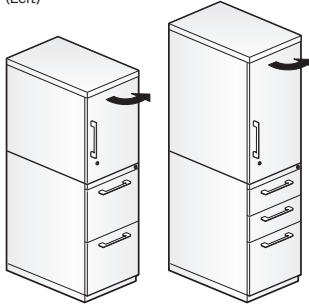

J2HK-4815 (Right)
Class FM2

J2HD-5615 (Right)

2 Standard Door Pull Styles

Ellipse (1)	Crescent (7)
Radius (2)	Linear (8)
Taper (3)	Classic (9)

2 Touch Latch Door Pull Styles

Ellipse (A)	Crescent (D)
Radius (B)	Linear (E)
Taper (C)	Classic (F)
J-Pull (J) (Steel Fronts)	J-Pull (K) (Laminate and Wood Fronts)

Features

- Includes pedestal section with hinged door upper storage.
- Box drawer includes one divider and one pencil tray.
- Drawer/door front options include painted, high-pressure laminate (HPL), or wood.
- Painted fronts can be specified with:
  - –Painted steel lockbar
  - –Painted steel or translucent top
- Laminate fronts can be specified with:
  - –Painted steel or laminate lockbar
  - –Painted steel or laminate top
- Wood fronts can be specified with:
  - –Painted steel or wood lockbar
  - –Painted steel or wood top
- Optional drawer/door pulls include Ellipse, Radius, Taper, Crescent, Linear, Classic, and J-Pull.
  - –Ellipse pull available in non-Metallic trim colors only
  - –Radius pull available in Metallic trim colors only
  - –Taper and J-Pull pull trim color matches case trim color
  - –Crescent, Linear and Classic pulls are brushed nickel finish
  - –J-Pull available with touch latch doors only
- Standard door or touch latch door choice is determined by pull style code.
- Drawers have full extension steel ball-bearing slides.
- Interiors, shelf, and accessories are black finish color.
- Upper storage:
  - –40.5"(1029mm)H units have open storage.
  - –48.5"(1232mm) and 51.5"(1308mm)H units have one removable shelf located 12.5"(318mm) from bottom of storage area.
  - –56.5"(1435mm)H units with Box/Box/File or File/File pedestal have one removable shelf. Units with Box/File pedestal have 2 removable shelves.
- Single lock secures all drawers. Storage unit locks separately.
- Locks in tower are randomly keyed.
- Lock plugs are available in black or chrome.
- For lock options, refer to Lock Program section of the Accessories Price List.
- Glides provide 1.5"(38mm) adjustment range.

Specification Tips

- Optional white translucent top adds 2.75"(70mm) to overall height of tower.
- Additional shelves can be specified separately.

To Order, Specify:

Painted Steel Drawer/Door Fronts

1) Product number, including:
  - **1 Front/Lockbar Option:**
    - **SS** Painted steel fronts/painted steel lockbar
  - **2 Pull** (see side bar) (add **$44.54** list) for touch latch door(s).
  - **3 Top Option:**
    - **R** Regular top
    - **T** Translucent top (add **$789.06** list)
2) Trim color for case and front.
3) Trim color for pull (Ellipse and Radius only).
  - –Ellipse (Non-Metallic trim colors only)
  - –Radius (Metallic trim colors only; upcharge for Metallic trim on pull is included in price.)
4) Trim color for lock plug.

To Order, Specify:

Laminate Drawer/Door Fronts