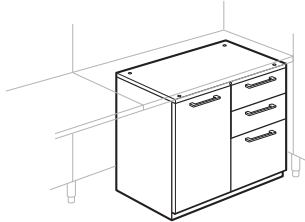

X Series — Combination Units – Attached

2H with Hinged Door

JCPB-SS1A (Right)

JOPE-SS1A (Left)

JCPG-SS1A (Right)

JCRJ-SS1A (Left)
Class FM

Features

- Includes:
 - Two 6"(152mm)H pedestal box drawers
 - 12"(305mm)H pedestal file drawer
 - 24"(610mm)H storage unit with one shelf that adjusts in 6"(152mm) increments
 - Attachment hardware
- Combination unit with box drawers includes a single pencil tray.
- Drawer/door front options include painted, high-pressure laminate (HPL), or wood.
- Fronts must be specified with painted steel lockbar.
- Laminate fronts can be specified with a painted steel or laminate lockbar.
- Wood fronts can be specified with a painted steel or wood lockbar.
- Optional drawer/door pulls include Ellipse, Radius, Taper, Crescent, Linear, Classic and J-Pull.
 - Ellipse pull available in non-metallic trim colors only
 - Radius pull available in metallic trim colors only
 - Taper and J-Pull trim color matches case trim color
 - Crescent, Linear and Classic pulls are brushed nickel finish
 - J-Pull Available with touch latch door only
- Standard door or touch latch door choice is determined by pull style code.
- Drawers have full extension steel ball-bearing slides.
- Drawer interiors and accessories are black finish color. Storage unit and shelf match case color.
- Single lock secures all drawers and door.
- Lock plug is available in black or chrome.
- For lock options, refer to Lock Program section of the Accessories Price List.
- Glides provide 1.5"(38mm) adjustment range.