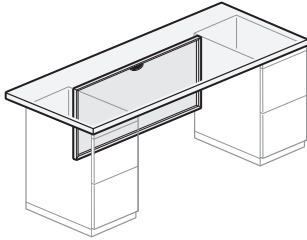

X Series — Double Pedestal Desks

Executive Rectangular

JDXL-JAANDS
JDXW-KAANDS
Class FM1

Features

- Includes high-pressure laminate (HPL) or wood veneer top, optional steel modesty panel, and assembly hardware (pedestals not included).
- Top has 3mm edgeband on user and guest edge, and 1mm edgeband on sides.
- Edge on guest side extends 6"(152mm) beyond pedestals along the entire width of the desk.
- Optional modesty panel is available with or without scallop wireway for cable management; scallop is centered at top of modesty panel.
- Field assembled.

Specification Tip

- Two X Series desk pedestals must be specified separately; nominal depths of desk pedestals must be 6"(152mm) less than nominal depth of desk top. See table.

Desk/Pedestal Nominal Depths

Desk Depth	Pedestal Depth
30"(762mm)	24"(610mm)
36"(914mm)	30"(762mm)

To Order, Specify:

1) Product number, including:

1 Modesty Panel Height:

- **N** No Modesty Panel (deduct **$101.31** list)
- **B** 1/3 Height
- **D** 3/4 Height (add **$101.34** list)
- **F** Full Height (add **$202.67** list)

2 Modesty Panel Cable Management:

- **N** No Scallop
- **S** Scallop

2) Laminate or wood color for top.
3) Edge trim color for top (HPL only).
4) Trim color for modesty panel.

Note: Desk pedestals must be specified separately.

Height	Depth	Width	Number	①②	Top - HPL A Trim		Top - HPL B Trim	
					A	B	A	B
29"(737mm)	30"(762mm)	60"(1524mm)	JDXL-3060-JAAN	■ ■	$1296.77	$1350.54	$1392.21	$1445.98
		66"(1676mm)	JDXL-3066-JAAN	■ ■	1382.87	1444.32	1485.21	1546.66
		72"(1829mm)	JDXL-3072-JAAN	■ ■	1468.97	1538.10	1578.21	1647.34
		78"(1981mm)	JDXL-3078-JAAN	■ ■	1555.07	1631.88	1671.21	1748.02
		84"(2134mm)	JDXL-3084-JAAN	■ ■	1641.17	1725.66	1764.21	1848.70
29"(737mm)	36"(914mm)	60"(1524mm)	JDXL-3660-JAAN	■ ■	$1346.57	$1400.34	$1445.85	$1499.62
		66"(1676mm)	JDXL-3666-JAAN	■ ■	1432.67	1494.12	1538.85	1600.30
		72"(1829mm)	JDXL-3672-JAAN	■ ■	1518.77	1587.90	1631.85	1700.98
		78"(1981mm)	JDXL-3678-JAAN	■ ■	1604.87	1681.68	1724.85	1801.66
		84"(2134mm)	JDXL-3684-JAAN	■ ■	1690.97	1775.46	1817.85	1902.34

Height	Depth	Width	Number	①②	Top - Wood A Trim		Top - Wood B Trim	
					A	B	A	B
29"(737mm)	30"(762mm)	60"(1524mm)	JDXW-3060-KAAN	■ ■	$ 1782.21	$ 1835.98	$ 1917.97	$ 1971.74
		66"(1676mm)	JDXW-3066-KAAN	■ ■	1868.31	1929.76	2012.23	2073.68
		72"(1829mm)	JDXW-3072-KAAN	■ ■	1954.41	2023.54	2106.49	2175.62
		78"(1981mm)	JDXW-3078-KAAN	■ ■	2040.51	2117.32	2200.75	2277.56
		84"(2134mm)	JDXW-3084-KAAN	■ ■	2126.61	2211.10	2295.01	2379.50
29"(737mm)	36"(914mm)	60"(1524mm)	JDXW-3660-KAAN	■ ■	$ 1858.71	$ 1912.48	$ 1999.39	$ 2053.16
		66"(1676mm)	JDXW-3666-KAAN	■ ■	1944.81	2006.26	2093.65	2155.10
		72"(1829mm)	JDXW-3672-KAAN	■ ■	2030.91	2100.04	2187.91	2257.04
		78"(1981mm)	JDXW-3678-KAAN	■ ■	2117.01	2193.82	2282.17	2358.98
		84"(2134mm)	JDXW-3684-KAAN	■ ■	2203.11	2287.60	2376.43	2460.92