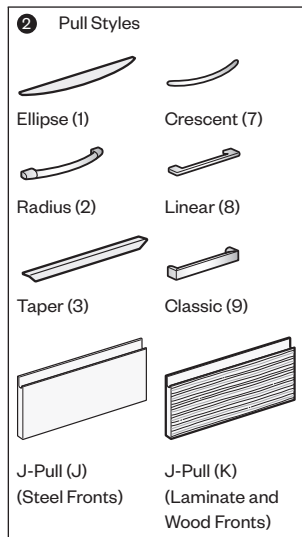

X Series — 1.5H Filing & Storage

1.5H Combination File – Proud Front

JOPC-1530
(Box Drawer - 12"(305mm) Open Proud)

JOPZ-1530
(6"(152mm) Open - File Drawer Proud)
Class FM

Features

- Box drawer with 12"(305mm) open includes a 12"(305mm)H open section with a 6"(152mm)H box drawer above.
- 6"(152mm) open with file drawer includes one 12"(305mm)H file drawer with a 6"(152mm)H open section above, and factory-installed counterweight.
- File drawer includes side-to-side hanging bars that accommodate letter, legal, and EDP suspended file folders.
- Drawer front options include painted, high-pressure laminate (HPL), or wood.
- Painted fronts must be specified with painted steel lockbar.
- Laminate fronts can be specified with a painted steel or laminate lockbar.
- Wood fronts can be specified with a painted steel or wood lockbar.
- Optional drawer pulls include Ellipse, Radius, Taper, Crescent, Linear, Classic, and J-Pull.
 - Ellipse pull available in non-Metallic trim colors only
 - Radius pull available in Metallic trim colors only
 - Taper and J-Pull pull trim color matches case trim color
 - Crescent, Linear and Classic pulls are brushed nickel finish
- Drawers have full extension steel ball-bearing slides.
- Drawer interiors and accessories are black finish color. Open section interior matches case color.
- Lock plug is available in black or chrome.
- For lock options, refer to Lock Program section of the Accessories Price List.
- Glides provide 1.5"(38mm) adjustment range.