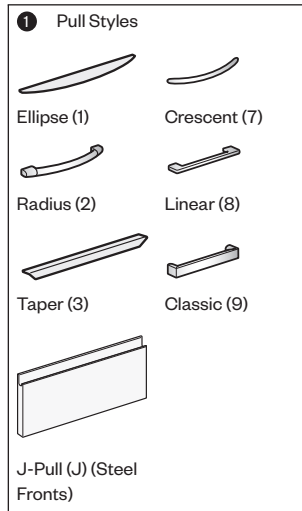

X Series — Filing & Storage with Individually Locking Drawers Suspended Pedestal

Features

- Includes steel pedestal with individually locking drawers and attachment hardware.
- Optional drawer pulls include Ellipse, Radius, Taper, Crescent, Linear, Classic, and J-Pull.
  - –Ellipse pull available in non-Metallic trim colors only
  - –Radius pull available in Metallic trim colors only
  - –Taper and J-Pull pull trim color matches case trim color
  - –Crescent, Linear and Classic pulls are brushed nickel finish
- Drawers have full extension steel ball-bearing slides.
- Drawer interiors and accessories are black finish color.
- Pedestal has two locks; left-hand lock secures top file drawer, right-hand lock secures bottom file drawer.
- Lock plugs are available in black or chrome.
- For lock options, refer to Lock Program section of the Accessories Price List.

Specification Tips

- When attaching pedestal to a square edge worksurface, the pedestal depth must be equal to, or less than the worksurface depth.
  - –18”(457mm) square edge worksurface accepts an 18”(457mm)D pedestal
  - –24”(610mm) square edge worksurface accepts an 18”(457mm) or 24”(610mm)D pedestal
  - –30”(762mm) square edge worksurface accepts an 18”(457mm), 24”(610mm), or 30”(762mm)D pedestal
- When attaching pedestal to a knife edge worksurface, the pedestal depth must be at least 6”(152mm) less than worksurface depth.
  - –18”(457mm)D knife edge worksurface will not accept a suspended pedestal
  - –24”(610mm)D knife edge worksurface will accept an 18”(457mm)D pedestal
  - –30”(762mm)D knife edge worksurface will accept an 18”(457mm) or 24”(610mm)D pedestal
- For use with Compose, UniGroup, and UniGroup Too systems applications only.
- Not for use with steel caseloads.
- Not for use with 18”(457mm)D worksurface with knife edge.
- 18”(457mm)D pedestal accommodates letter-size filing only.
- Additional accessories are available and can be specified separately.

To Order, Specify:

1) Product number.
2. 1 Pull (see side bar)
2) Trim color for case and front.
  - –Ellipse (Non-Metallic trim colors only)
  - –Radius (Metallic trim colors only; upcharge for Metallic trim on pull is included in price.)
4) Trim color for lock plug.

Actual Depth	Actual Width	Pull	Number¹	Trim A	B
27.5”(699mm)H, File/File					
17”(432mm)	15”(381mm)	1, 3, 8	JPHW-18-S ■	$ 850.13	$ 928.85
		2, 7	JPHW-18-S ■	935.13	1013.85
		9, J	JPHW-18-S ■	954.43	1033.15
23”(584mm)	15”(381mm)	1, 3, 8	JPHW-24-S ■	$ 897.45	$ 989.30
		2, 7	JPHW-24-S ■	982.45	1074.30
		9, J	JPHW-24-S ■	1001.75	1093.60