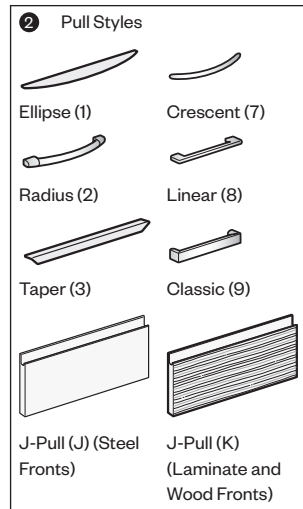

To Order, Specify:

Painted Steel Drawer Fronts

1) Product number, including:
  - 1 Front/Lockbar Option:
    - S Painted steel fronts/painted steel lockbar
  - 2 Pull (see side bar)
2) Trim color for drawer fronts and case.
3) Trim color for pull (Ellipse and Radius only).
  - -Ellipse (Non-Metallic trim colors only)
  - -Radius (Metallic trim colors only; upcharge for Metallic trim on pull is included in price.)
4) Trim color for lock plug.

Laminate Drawer Fronts

1) Product number, including:
  - 1 Front/Lockbar Option:
    - L Laminate fronts/painted steel lockbar
    - T Laminate fronts/laminate lockbar (add $75.59 list)
  - 2 Pull (see side bar)
2) Trim color for case.
3) Trim color for pull (Ellipse and Radius only).
  - -Ellipse (Non-Metallic trim colors only)
  - -Radius (Metallic trim colors only; upcharge for Metallic trim on pull is included in price.)
4) Laminate color for drawer fronts.
5) Edge trim color for drawer fronts.
6) Trim color for lock plug.

Wood Drawer Fronts

1) Product number, including:
  - 1 Front/Lockbar Option:
    - W Wood fronts/painted steel lockbar
    - R Wood fronts/wood lockbar (add $146.10 list)
  - 2 Pull (see side bar)
2) Trim color for case.
3) Trim color for pull (Ellipse and Radius only).
  - -Ellipse (Non-Metallic trim colors only)
  - -Radius (Metallic trim colors only; upcharge for Metallic trim on pull is included in price.)
4) Wood finish for drawer fronts.
5) Trim color for lock plug.