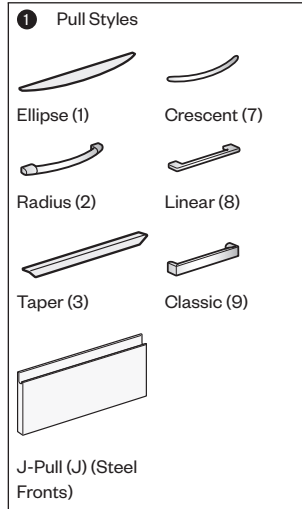

X Series — Filing & Storage with Individually Locking Drawers

Tug Pedestal

Features

- Includes steel pedestal with individually locking drawers, attached handle, and non-locking casters; two swivel casters in front, and two fixed casters at the back.
- Optional drawer pulls include Ellipse, Radius, Taper, Crescent, Linear, Classic, and J-Pull.
  - Ellipse pull available in non-Metallic trim colors only
  - Radius pull available in Metallic trim colors only
  - Taper and J-Pull pull trim color matches case trim color
  - Crescent, Linear and Classic pulls are brushed nickel finish
- Handle matches case trim color and is centered in lockbar.
- Drawers have full extension steel ball-bearing slides.
- Drawer interiors and accessories are black finish color.
- Pedestal has two locks; left-hand lock secures top file drawer, right-hand lock secures bottom file drawer.
- Lock plugs are available in black or chrome.
- For lock options, refer to Lock Program section of the Accessories Price List.

Specification Tips

- Additional accessories are available and can be specified separately.
- Tug pedestal will not accommodate digital lock.

To Order, Specify:

1) Product number.
2. **1 Pull** (see side bar)
2) Trim color for case and front.
3) Trim color for pull (Ellipse and Radius only).
  - Ellipse (Non-Metallic trim colors only)
  - Radius (Metallic trim colors only; upcharge for Metallic trim on pull is included in price.)
4) Trim color for lock plug.

Actual Depth	Actual Width	Pull	Number¹	Trim A	B
27.5" (699mm)H, File/File					
23" (584mm)	15" (381mm)	1, 3, 8	JPTW-24-S	$1346.36	$1449.69
		2, 7	JPTW-24-S	1431.36	1534.69
		9, J	JPTW-24-S	1450.66	1553.99
29" (737mm)	15" (381mm)	1, 3, 8	JPTW-30-S	$ 1451.65	$1568.11
		2, 7	JPTW-30-S	1536.65	1653.11
		9, J	JPTW-30-S	1555.95	1672.41