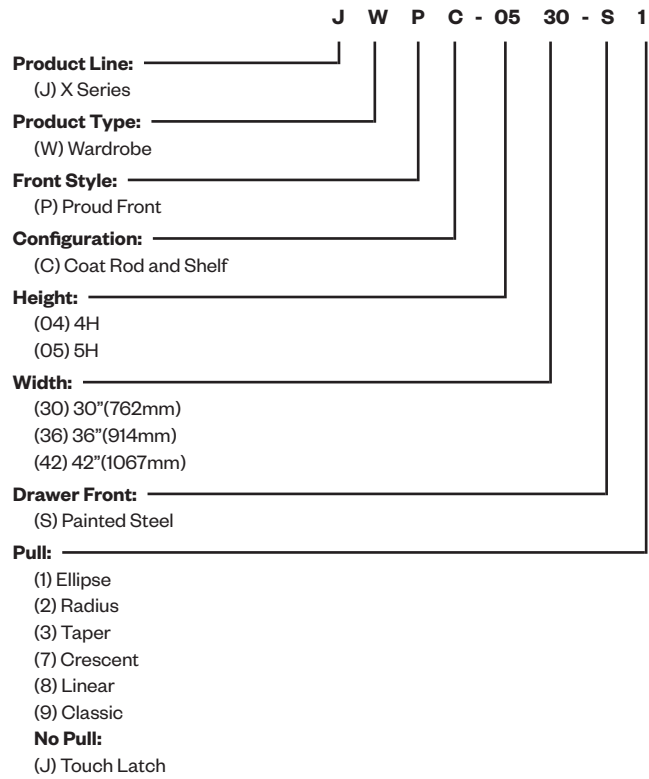

X Series — Wardrobes

Catalog Logic