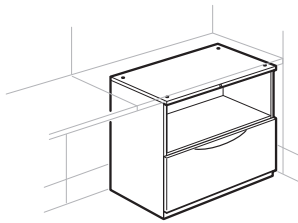

X Series — Combination Units — Attached/Freestanding 2H with Open Shelf

JOPZ-S1A

JOPZ-S1
Class FM

Features

- Includes:
 - 12"(305mm)H open shelf
 - 12"(305mm)H lateral file drawer
 - Factory-installed counterweight (freestanding version only)
- Lateral file drawer includes side-to-side hanging bars that accommodate letter, legal, EDP, international A4, and foolscap suspended file folders.
- Drawer front options include painted, high-pressure laminate (HPL), or wood.
- Painted fronts must be specified with painted steel lockbar.
- Laminate fronts can be specified with a painted steel or laminate lockbar.
- Wood fronts can be specified with a painted steel or wood lockbar.
- Optional drawer pulls include Ellipse, Radius, Taper, Crescent, Linear, Classic and J-Pull.
 - Ellipse pull available in non-metallic trim colors only
 - Radius pull available in metallic trim colors only
 - Taper and J-Pull trim color matches case trim color
 - Crescent, Linear and Classic pulls are brushed nickel finish
- Drawer has full extension steel ball-bearing slides.
- Drawer interior and accessories are black finish color. Open shelf interior matches case color.
- Lock centered on front edge of unit top secures drawer.
- Lock plug is available in black or chrome.
- For lock options, refer to Lock Program section of the Accessories Price List.
- Glides provide 1.5"(38mm) adjustment range.