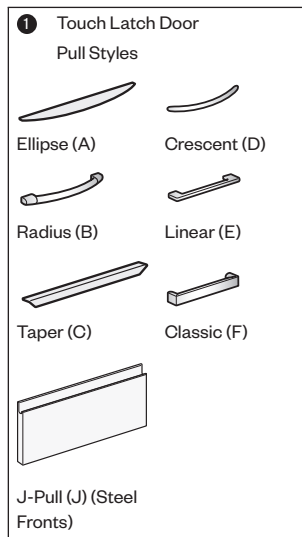

X Series — Filing & Storage with Individually Locking Drawers

4H Personal Storage Tower with Hinged Door Upper Storage

Features

- Includes:
  - -Pedestal section with individually locking drawers
  - -Non-locking valet with coat rod
  - -Non-locking upper storage unit with one removable shelf. Shelf is positioned at 12.5"(318mm) from bottom of hinged door area
- Optional drawer/door pulls include Ellipse, Radius, Taper, Crescent, Linear, Classic, and J-Pull.
  - -Ellipse pull available in non-Metallic trim colors only
  - -Radius pull available in Metallic trim colors only
  - -Taper and J-Pull pull trim color matches case trim color
  - -Crescent, Linear and Classic pulls are brushed nickel finish
  - -J-Pull available with touch latch doors only
- Standard door or touch latch door choice is determined by pull style code.
- Drawers have full extension steel ball-bearing slides.
- Interiors, shelf, and accessories are black finish color.
- Drawer section contains two locks; left-hand lock secures top file drawer, right-hand lock secures bottom file drawer.
- Valet and storage doors do not lock.
- Lock plugs are available in black or chrome.
- For lock options, refer to Lock Program section of the Accessories Price List.
- Glides provide 1"(25mm) adjustment range.

Specification Tips

- Optional white translucent top adds 2.75"(70mm) to overall height of unit.
- Additional storage unit shelves can be specified separately.

To Order, Specify:

1. Product number.
2. **1** Pull (see side bar) (add **$44.54** list) for touch latch doors
3. **2** Top Option:
   - **R** Regular top
   - **T** Translucent top (add **$789.06** list)
4. Trim color for case and front.
   3) Trim color for pull (Ellipse and Radius only).
     - -Ellipse (Non-Metallic trim colors only)
     - -Radius (Metallic trim colors only; upcharge for Metallic trim on pull is included in price.)
   4) Trim color for lock plug.

Actual Depth	Actual Width	Pull	Number	12	Trim A	B
4H, 48.5"(1232mm) - File/File, Valet Right						
23.625"(600mm)	24"(610mm)	1, 3, 8	J2HW-4824-SS	■ ■ ■	$ 3915.31	$ 4159.67
		2, 7	J2HW-4824-SS	■ ■ ■	4085.31	4329.67
		9, J	J2HW-4824-SS	■ ■ ■	4123.91	4368.27
4H, 48.5"(1232mm) - File/File, Valet Left						
23.625"(600mm)	24"(610mm)	1, 3, 8	J2HX-4824-SS	■ ■ ■	$ 3915.31	$ 4159.67
		2, 7	J2HX-4824-SS	■ ■ ■	4085.31	4329.67
		9, J	J2HX-4824-SS	■ ■ ■	4123.91	4368.27
4H, 51.5"(1308mm) - File/File, Valet Right						
23.625"(600mm)	24"(610mm)	1, 3, 8	J2HW-5124-SS	■ ■ ■	$4059.62	$ 4318.73
		2, 7	J2HW-5124-SS	■ ■ ■	4229.62	4488.73
		9, J	J2HW-5124-SS	■ ■ ■	4268.22	4527.33
4H, 51.5"(1308mm) - File/File, Valet Left						
23.625"(600mm)	24"(610mm)	1, 3, 8	J2HX-5124-SS	■ ■ ■	$4059.62	$ 4318.73
		2, 7	J2HX-5124-SS	■ ■ ■	4229.62	4488.73
		9, J	J2HX-5124-SS	■ ■ ■	4268.22	4527.33