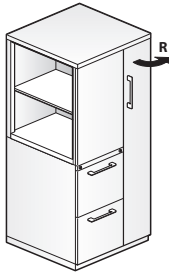

X Series — Filing & Storage with Individually Locking Drawers

4H Personal Storage Tower with Bookcase Upper Storage

J2BW-4824-SS
Class FM2