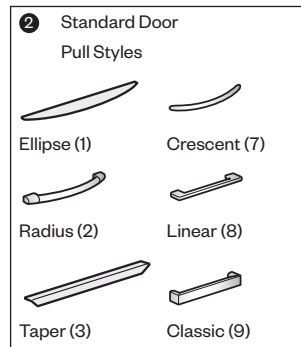

X Series — Combination Units — Freestanding

2H with Hinged Door

Features

- Includes:
  - -Two 6"(152mm)H pedestal box drawers
  - -12"(305mm)H pedestal file drawer
  - -24"(610mm)H storage unit with one shelf that adjusts in 6"(152mm) increments
  - -Factory-installed counterweight
- Combination unit with box drawers includes a single pencil tray.
- Drawer/door front options include painted, high-pressure laminate (HPL), or wood.
- Standard or touch latch door choice is determined by pull style code.
- Drawers have full extension steel ball-bearing slides.
- Drawer interiors and accessories are black finish color. Storage unit and shelf match case color.
- Single lock secures all drawers and door.
- Lock plug is available in black or chrome.
- For lock options, refer to Lock Program section of the Accessories Price List.
- Glides provide 1.5"(38mm) adjustment range.

Specification Tips

- Pedestal file drawer has a half-height back. To accommodate side-to-side legal filing, or to convert to a full-height back, a legal-size filing kit must be specified separately.
- Additional accessories are available and can be specified separately.

To Order, Specify:

Painted Steel Drawer/Door Fronts

1. Product number, including:
   1. **Front/Lockbar Option:**
      - **SS** Painted steel fronts/painted steel lockbar
   2. **Pull** (see side bar) (add **$44.54** list) for touch latch door.
2. Trim color for drawer/door fronts and case.
3. Trim color for pull (Ellipse and Radius only).
   - -Ellipse (Non-Metallic trim colors only)
   - -Radius (Metallic trim colors only; upcharge for Metallic trim on pull is included in price.)
4. Trim color for lock plug.

Laminate Drawer/Door Fronts

1. Product number, including:
   1. **Front/Lockbar Option:**
      - **LL** Laminate fronts/painted steel lockbar
      - **TT** Laminate fronts/laminate lockbar (add **$75.59** list)
   2. **Pull** (see side bar) (add **$44.54** list) for touch latch door.
2. Trim color for case.
3. Trim color for pull (Ellipse and Radius only).
   - -Ellipse (Non-Metallic trim colors only)
   - -Radius (Metallic trim colors only; upcharge for Metallic trim on pull is included in price.)
4. Laminate color for drawer/door fronts.
5. Edge trim color for drawer/door fronts.
6. Trim color for lock plug.

Wood Drawer/Door Fronts

1. Product number, including:
   1. **Front/Lockbar Option:**
      - **WW** Wood fronts/painted steel lockbar
      - **RR** Wood fronts/wood lockbar (add **$146.10** list)
   2. **Pull** (see side bar) (add **$44.54** list) for touch latch door.
2. Trim color for case.
3. Trim color for pull (Ellipse and Radius only).
   - -Ellipse (Non-Metallic trim colors only)
   - -Radius (Metallic trim colors only; upcharge for Metallic trim on pull is included in price.)
4. Wood finish for drawer/door fronts.
5. Trim color for lock plug.