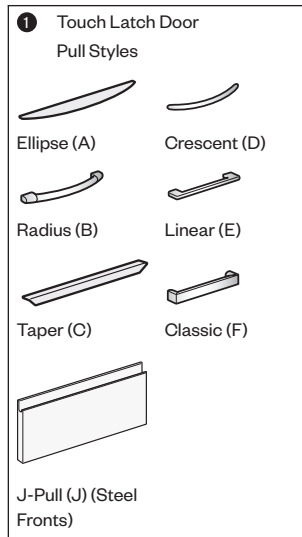

X Series — Filing & Storage with Individually Locking Drawers

5H Personal Storage Tower with Hinged Door Upper Storage

Features

- Includes:
  - -Pedestal section with Individually locking drawers
  - -Non-locking valet with coat rod
  - -Non-locking upper storage unit contains one or more removable shelves
- Storage unit in 56.5"(1435mm)H tower includes one removable shelf.
- Storage unit in 63.5"(1613mm) and 64.5"(1638mm)H towers with File/File drawers includes two removable shelves.
- Storage unit in 63.5"(1613mm) and 64.5"(1638mm)H towers with Box/Box/File/File drawers includes one removable shelf.
- Optional drawer/door pulls include Ellipse, Radius, Taper, Crescent, Linear, Classic, and J-Pull.
  - -Ellipse pull available in non-Metallic trim colors only
  - -Radius pull available in Metallic trim colors only
  - -Taper and J-Pull pull trim color matches case trim color
  - -Crescent, Linear and Classic pulls are brushed nickel finish
  - -J-Pull available with touch latch doors only
- Standard door or touch latch door choice is determined by pull style code.
- Drawers have full extension steel ball-bearing slides.
- Interiors, shelf, and accessories are black finish color.
- Drawer section contains two locks;
  - -Left-hand lock secures top file drawer on File/File configuration. Secures top box drawer and upper file drawer on Box/Box/File/File configuration.
  - -Right-hand lock secures bottom file drawer on File/File configuration. Secures second box drawer and bottom file drawer on Box/Box/File/File configuration.
- Valet and storage doors do not lock.
- Lock plugs are available in black or chrome.
- For lock options, refer to Lock Program section of the Accessories Price List.
- Glides provide 1"(25mm) adjustment range.

Specification Tips

- Optional white translucent top adds 2.75"(70mm) to overall height of unit.
- Additional storage unit shelves can be specified separately.

To Order, Specify:

1. Product number.
2. **1 Pull** (see side bar) (add **$44.54** list) for touch latch doors
   - **2 Top Option:**
     - **R** Regular top
     - **T** Translucent top (add **$789.06** list)
3. Trim color for case and front.
4. Trim color for pull (Ellipse and Radius only).
   - -Ellipse (Non-Metallic trim colors only)
   - -Radius (Metallic trim colors only; upcharge for Metallic trim on pull is included in price.)
5. Trim color for lock plug.