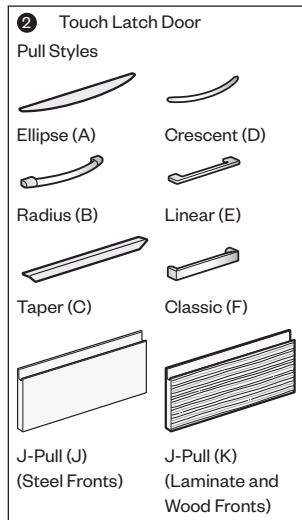

X Series — 24"W Personal Storage Towers

Bookcase Upper Storage

J2BB-4824 (Right)

J2BG-4824 (Right)

J2BB-7324 (Right)

Caster Option
Class FM2

Features

- Includes:
 - Pedestal section with multiple box and file drawer configurations
 - Valet with coat rod
 - Side facing bookcase
- Tower with box drawer(s) includes a single pencil tray.
- Each box drawer includes one divider.
- Drawer/door front options include painted, high-pressure laminate (HPL), or wood.
- Painted fronts can be specified with:
 - Painted steel lockbar
 - Painted steel or translucent top
- Laminate fronts can be specified with:
 - Painted steel or laminate lockbar
 - Painted steel, translucent, or laminate top
- Wood fronts can be specified with:
 - Painted steel or wood lockbar
 - Painted steel, translucent, or wood top
- Optional drawer/door pulls include Ellipse, Radius, Taper, Crescent, Linear, Classic, and J-Pull.
 - Ellipse pull available in non-Metallic trim colors only
 - Radius pull available in Metallic trim colors only
 - Taper and J-Pull pull trim color matches case trim color
 - Crescent, Linear and Classic pulls are brushed nickel finish
 - J-Pull available with touch latch doors only
- Standard door or touch latch door choice is determined by pull style code.
- Drawers have full extension steel ball-bearing slides.
- Drawer Interiors and accessories are black finish color.
- Bookcase, shelf, and valet interior match case color.
- Bookcase upper storage:
 - 4H - One shelf that adjusts in 3"(76mm) increments
 - 5H - 56.5"(1435mm)H tower includes one shelf that adjusts in 3"(76mm) increments. 63.5"(1613mm) and 64.5"(1638mm)H towers with Box/Box/File or File/File pedestal includes two shelves that adjust in 6.25"(159mm) increments.
 - 6H - Three shelves that adjust in 6.25"(159mm) increments.
- Single lock secures all drawers. Valet locks separately.
- Locks in tower are randomly keyed.
- Lock plugs are available in black or chrome.
- For lock options, refer to Lock Program section of the Accessories Price List.
- Glides provide 1.5"(38mm) adjustment range.
- Optional casters add 3.5"(89mm) to overall height.