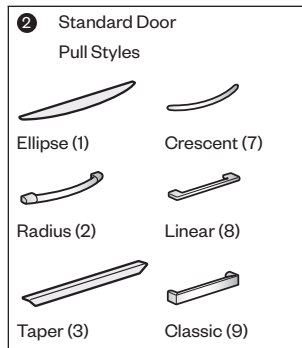

X Series — Combination Units — Freestanding

3H with One Lateral File Drawer

Features

- Includes:
  - -24"(610mm)H storage unit with one shelf that adjusts in 6"(152mm) increments
  - -12"(305mm)H lateral file drawer
  - -Factory-installed counterweight
- Lateral file drawer includes side-to-side hanging bars that accommodate letter, legal, EDP, international A4, and foolscap suspended file folders.
- Drawer/door front options include painted, high-pressure laminate (HPL), or wood.
- Painted fronts must be specified with painted steel lockbar.
- Laminate fronts can be specified with a painted steel or laminate lockbar.
- Wood fronts can be specified with a painted steel or wood lockbar.
- Optional drawer/door pulls include Ellipse, Radius, Taper, Crescent, Linear, Classic and J-Pull.
  - -Ellipse pull available in non-metallic trim colors only
  - -Radius pull available in metallic trim colors only
  - -Taper and J-Pull trim color matches case trim color
  - -Crescent, Linear and Classic pulls are brushed nickel finish
  - -J-Pull available with touch latch doors only
- Standard door or touch latch door choice is determined by pull style code.
- Touch latch doors have touch latch mechanism on the right door, controlling access to both sides.
- Drawer has full extension steel ball-bearing slides.
- Drawer interior and accessories are black finish color. Storage unit interior and shelf match case color.
- Lock centered on front edge of unit top secures drawer. Storage unit locks separately.
- All locks have the same key number.
- Lock plugs are available in black or chrome.
- For lock options, refer to Lock Program section of the Accessories Price List.
- Glides provide 1.5"(38mm) adjustment range.

Specification Tips

- Storage unit accommodates one row of standard-height binders.
- Additional accessories are available and can be specified separately.

To Order, Specify:

Painted Steel Drawer/Door Fronts

1. Product number, including:
   1. **1 Front/Lockbar Option:**
      - **SS** Painted steel fronts/painted steel lockbar
   2. **2 Pull** (see side bar) (add **$44.54** list) for touch latch door(s).
2. Trim color for drawer/door fronts and case.
3. Trim color for pull (Ellipse and Radius only).
   - -Ellipse (Non-Metallic trim colors only)
   - -Radius (Metallic trim colors only; upcharge for Metallic trim on pull is included in price.)
4. Trim color for lock plug.

Laminate Drawer/Door Fronts

1. Product number, including:
   1. **1 Front/Lockbar Option:**
      - **LL** Laminate fronts/painted steel lockbar
      - **TT** Laminate fronts/laminate lockbar (add **$75.59** list)
   2. **2 Pull** (see side bar) (add **$44.54** list) for touch latch door(s).
2. Trim color for case.
3. Trim color for pull (Ellipse and Radius only).
   - -Ellipse (Non-Metallic trim colors only)
   - -Radius (Metallic trim colors only; upcharge for Metallic trim on pull is included in price.)
4. Laminate color for drawer/door fronts.
5. Edge trim color for drawer/door fronts.
6. Trim color for lock plug.

Wood Drawer/Door Fronts