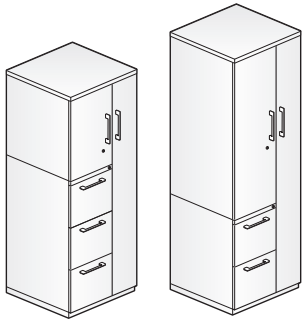

X Series — 24"W Personal Storage Towers

Hinged Door Upper Storage

J2HQ-4024
(Right)

J2HB-4824
(Right)

J2HM-6324
(Right)
Class FM2

J2HG-7324
(Right)

Features

- Includes:
 - Pedestal section with multiple drawer configurations
 - Valet with coat rod
 - Hinged door upper storage
- Box drawer includes one divider and one pencil tray.
- Drawer/door front options include painted, high-pressure laminate (HPL), or wood.
- Painted fronts can be specified with:
 - Painted steel lockbar
 - Painted steel or translucent top
- Laminate fronts can be specified with:
 - Painted steel or laminate lockbar
 - Painted steel, translucent, or laminate top
- Wood fronts can be specified with:
 - Painted steel or wood lockbar
 - Painted steel, translucent, or wood top
- Optional drawer/door pulls include Ellipse, Radius, Taper, Crescent, Linear, Classic, and J-Pull.
 - Ellipse pull available in non-Metallic trim colors only
 - Radius pull available in Metallic trim colors only
 - Taper and J-Pull pull trim color matches case trim color
 - Crescent, Linear and Classic pulls are brushed nickel finish
 - J-Pull available with touch latch doors only
- Standard door or touch latch door choice is determined by pull style code.
- Hinged door upper storage:
 - 3H - One unit/no shelf
 - 4H - One removable shelf
 - 5H - One or two removable shelves.
- 56.5"(1435mm)H tower with Box/File configuration includes two removable shelves. Tower with Box/Box/File or File/File pedestal will have one removable shelf.
- 63.5"(1613mm)H and 64.5"(1638mm)H tower includes two shelves.
- 6H tower with Box/Box/File or File/File includes three removable shelves. Tower with Box/Box/File/File or File/File/File includes two removable shelves.
- Drawers have full extension steel ball-bearing slides.
- Interiors and accessories are black finish color.
- Single lock secures all drawers. Separate lock secures storage unit and valet.
- Locks in tower are randomly keyed.
- Lock plugs are available in black or chrome.
- For lock options, refer to Lock Program section of the Accessories Price List.
- Glides provide 1.5"(38mm) adjustment range.