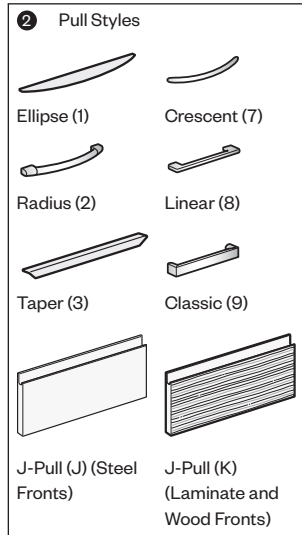

X Series — Combination Units — Freestanding

2H

Features

- Includes:
  - -Two 6"(152mm)H pedestal box drawers
  - -12"(305mm)H pedestal file drawer
  - -12"(305mm)H lateral file drawer
  - -Factory-installed counterweight
- Combination unit with box drawers includes a single pencil tray.
- Lateral file drawer includes side-to-side hanging bars that accommodate letter, legal, EDP, international A4, and foolscap suspended file folders.
- Drawer front options include painted, high-pressure laminate (HPL), or wood.
- Painted fronts must be specified with painted steel lockbar.
- Laminate fronts can be specified with a painted steel or laminate lockbar.
- Wood fronts can be specified with a painted steel or wood lockbar.
- Optional drawer pulls include Ellipse, Radius, Taper, Crescent, Linear, Classic and J-Pull.
  - -Ellipse pull available in non-metallic trim colors only
  - -Radius pull available in metallic trim colors only
  - -Taper and J-Pull trim color matches case trim color
  - -Crescent, Linear and Classic pulls are brushed nickel finish
- Drawers have full extension steel ball-bearing slides.
- Drawer interiors and accessories are black finish color.
- Single lock secures all drawers.
- Lock plug is available in black or chrome.
- For lock options, refer to Lock Program section of the Accessories Price List.
- Glides provide 1.5"(38mm) adjustment range.

Specification Tips

- Pedestal file drawer has a half-height back. To accommodate side-to-side legal filing, or to convert to a full-height back, a legal-size filing kit must be specified separately.
- Additional accessories are available and can be specified separately.

To Order, Specify:

Painted Steel Drawer

Fronts

1. Product number, including:

1 Front/Lockbar Option:

- **S** Painted steel fronts/painted steel lockbar

2 Pull (see side bar)

1. Trim color for drawer fronts and case.
2. Trim color for pull (Ellipse and Radius only).
   - -Ellipse (Non-Metallic trim colors only)
   - -Radius (Metallic trim colors only; upcharge for Metallic trim on pull is included in price.)
3. Trim color for lock plug.

Laminate Drawer Fronts

1. Product number, including:

1 Front/Lockbar Option:

- **L** Laminate fronts/painted steel lockbar

- **T** Laminate fronts/laminate lockbar (add **$75.59** list)

2 Pull (see side bar)

1. Trim color for case.
2. Trim color for pull (Ellipse and Radius only).
   - -Ellipse (Non-Metallic trim colors only)
   - -Radius (Metallic trim colors only; upcharge for Metallic trim on pull is included in price.)
3. Laminate color for drawer fronts.
4. Edge trim color for drawer fronts.
5. Trim color for lock plug.

Wood Drawer Fronts

1. Product number, including:

1 Front/Lockbar Option:

- **W** Wood fronts/painted steel lockbar

- **R** Wood fronts/wood lockbar (add **$146.10** list)

2 Pull (see side bar)

1. Trim color for case.
2. Trim color for pull (Ellipse and Radius only).
   - -Ellipse (Non-Metallic trim colors only)
   - -Radius (Metallic trim colors only; upcharge for Metallic trim on pull is included in price.)
3. Wood finish for drawer fronts.
4. Trim color for lock plug.