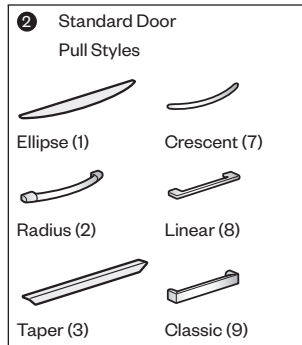

JSPY-S1A
Class FM

Features

- Includes one shelf that adjusts in 6"(152mm) increments and attachment hardware.
- Hinged doors feature full access hinges.
- Door front options include painted, high-pressure laminate (HPL), or wood.
- Painted fronts must be specified with painted steel lockbar.
- Laminate fronts can be specified with a painted steel or laminate lockbar.
- Wood fronts can be specified with a painted steel or wood lockbar.
- Optional door pulls include Ellipse, Radius, Taper, Crescent, Linear, Classic and J-Pull.
 - Ellipse pull available in non-metallic trim colors only
 - Radius pull available in metallic trim colors only
 - Taper and J-Pull trim color matches case trim color
 - Crescent, Linear and Classic pulls are brushed nickel finish
 - J-Pull available with touch latch doors only
- Standard door or touch latch door choice is determined by pull style code.
- Touch latch doors have touch latch mechanism on the right door, controlling access to both sides.
- Cabinet interior and shelf match case color.
- Lock is centered on front edge of cabinet top.
- Lock plug is available in black or chrome.
- For lock options, refer to Lock Program section of the Accessories Price List.
- Glides provide 1.5"(38mm) adjustment range.