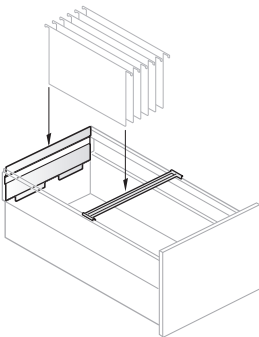

Filing Kit

JOPL-12
Class FM

Features

- Includes one steel drawer back extension and one side-to-side file hanging bar.
- Black finish only.

Specification Tips

- For use in X Series Combination Units only.
- Required for filing side-to-side or legal in 12"(305mm) Combination Unit pedestal style drawers.

To Order, Specify:

1) Product number.
  (No finish specification required.)

Number	Price
JOPL-12	$122.46