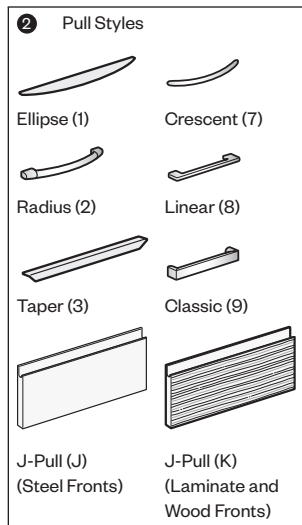

X Series — 15"W Personal Storage Towers

Bookcase Upper Storage

Features

- Includes:
  - -Pedestal section with multiple box and file drawer configurations
  - -Side facing bookcase includes one shelf adjustable in 3"(76mm) increments. Lowest shelf mounting position is: 5"(127mm) from the bottom of compartment. Highest shelf mounting position is located at 5.75"(146mm) from the top of compartment.
- Tower with box drawers includes a single pencil tray.
- Each box drawer includes one divider.
- Drawer front options include painted, high-pressure laminate (HPL), or wood.
- Painted fronts can be specified with:
  - -Painted steel lockbar
  - -Painted steel or translucent top
- Laminate fronts can be specified with:
  - -Painted steel or laminate lockbar
  - -Painted steel, translucent, or laminate top
- Wood fronts can be specified with:
  - -Painted steel or wood lockbar
  - -Painted steel, translucent, or wood top
- Optional drawer pulls include Ellipse, Radius, Taper, Crescent, Linear, Classic, and J-Pull.
  - -Ellipse pull available in non-Metallic trim colors only
  - -Radius pull available in Metallic trim colors only
  - -Taper and J-Pull pull trim color matches case trim color
  - -Crescent, Linear and Classic pulls are brushed nickel finish
- Drawers have full extension steel ball-bearing slides.
- Drawer interiors and accessories are black finish color. Bookcase interior and shelf color match case color.
- Single lock secures all drawers.
- Lock plugs are available in black or chrome.
- For lock options, refer to Lock Program section of the Accessories Price List.
- Glides provide 1.5"(38mm) adjustment range.

Specification Tips

- Optional white translucent top adds 2.75"(70mm) to overall height of tower.
- Additional shelves can be specified separately.

To Order, Specify:

Painted Steel Drawer Fronts

1. Product number, including:
   1. **Front/Lockbar Option:**
      - **SS** Painted steel fronts/painted steel lockbar
   2. **Pull** (see side bar)
   3. **Top Option:**
      - **R** Regular top
      - **T** Translucent top (add **$789.06** list)
2. Trim color for case and front.
3. Trim color for pull (Ellipse and Radius only).
   - -Ellipse (Non-Metallic trim colors only)
   - -Radius (Metallic trim colors only; upcharge for Metallic trim on pull is included in price.)
4. Trim color for lock plug.

To Order, Specify:

Laminate Drawer Fronts

1. Product number, including:
   1. **Front/Lockbar Option:**
      - **LL** Laminate fronts/painted steel lockbar
      - **TT** Laminate fronts/laminate lockbar (add **$89.50** list)
   2. **Pull** (see side bar)
   3. **Top Option:**
      - **R** Regular top
      - **T** Translucent top (add **$789.06** list)
      - **L** Laminate top (add **$191.85** list)
2. Trim color for case.
3. Trim color for pull (Ellipse and Radius only).
   - -Ellipse (Non-Metallic trim colors only)
   - -Radius (Metallic trim colors only; upcharge for Metallic trim on pull is included in price.)
4. Laminate color for drawer fronts (and top, if laminate top is specified).
5. Edge trim color for drawer fronts (and top, if laminate top is specified).
6. Trim color for lock plug.

Wood Drawer Fronts