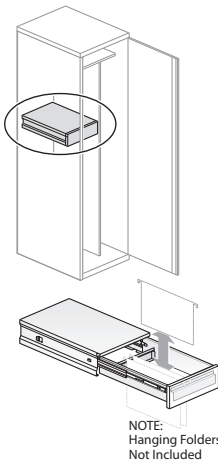

Locker Shelf with Suspended File Frame

JADP-18-S
Class FM2

Features

- Includes a painted steel locker shelf with suspended file frame and attachment hardware.
- Supports side-to-side hanging of letter-size suspended file folders.
- Drawer accessory installation opposite side of door at desired height. To be used on lockers with 18"(457mm)W doors only.
- File frame has full extension steel ball bearing slides.

Specification Tips

- 16"(406mm)D shelf/frame fits 18.75"(476mm)D units.
- 17.5"(445mm)D shelf/frame fits 23.625"(600mm)D units.

To Order, Specify:

1) Product number.
2) Trim color for shelf.
3) Trim color for drawer front.

Actual Depth	Width	Number	Shelf — Trim A Drawer — Trim		Shelf — Trim A Drawer — Trim	
			A	B	A	B
16"(406mm)	12"(305mm)	JADP-18-S	$ 361.66	$363.36	$ 371.81	$ 373.51
17.5"(445mm)	12"(305mm)	JADP-24-S	443.50	445.20	444.89	446.59