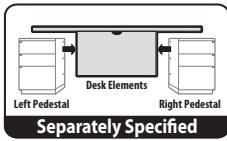

X Series — Double Pedestal Desks

Executive Rectangular

JDXL-JAANDS
JDXW-KAANDS
Class FM1

Features

- Includes high-pressure laminate (HPL) or wood veneer top, optional steel modesty panel, and assembly hardware (pedestals not included).
- Top has 3mm edgeband on user and guest edge, and 1mm edgeband on sides.
- Edge on guest side extends 6"(152mm) beyond pedestals along the entire width of the desk.
- Optional modesty panel is available with or without scallop wireway for cable management; scallop is centered at top of modesty panel.
- Field assembled.

Specification Tip

- Two X Series desk pedestals must be specified separately; nominal depths of desk pedestals must be 6"(152mm) less than nominal depth of desk top. See table.

Desk/Pedestal Nominal Depths

Desk Depth	Pedestal Depth
30"(762mm)	24"(610mm)
36"(914mm)	30"(762mm)

To Order, Specify:

1) Product number, including:

1 Modesty Panel Height:

- **N** No Modesty Panel (deduct **$101.31** list)
- **B** 1/3 Height
- **D** 3/4 Height (add **$101.34** list)
- **F** Full Height (add **$202.67** list)

2 Modesty Panel Cable Management:

- **N** No Scallop
- **S** Scallop

2) Laminate or wood color for top.
3) Edge trim color for top (HPL only).
4) Trim color for modesty panel.

Note: Desk pedestals must be specified separately.

Height	Depth	Width	Number	①②	Top - HPL A Trim		Top - HPL B Trim	
					A	B	A	B
29"(737mm)	30"(762mm)	60"(1524mm)	JDXL-3060-JAAN	■ ■	$1296.77	$1350.54	$1392.21	$1445.98
		66"(1676mm)	JDXL-3066-JAAN	■ ■	1382.87	1444.32	1485.21	1546.66
		72"(1829mm)	JDXL-3072-JAAN	■ ■	1468.97	1538.10	1578.21	1647.34
		78"(1981mm)	JDXL-3078-JAAN	■ ■	1555.07	1631.88	1671.21	1748.02
		84"(2134mm)	JDXL-3084-JAAN	■ ■	1641.17	1725.66	1764.21	1848.70
29"(737mm)	36"(914mm)	60"(1524mm)	JDXL-3660-JAAN	■ ■	$1346.57	$1400.34	$1445.85	$1499.62
		66"(1676mm)	JDXL-3666-JAAN	■ ■	1432.67	1494.12	1538.85	1600.30
		72"(1829mm)	JDXL-3672-JAAN	■ ■	1518.77	1587.90	1631.85	1700.98
		78"(1981mm)	JDXL-3678-JAAN	■ ■	1604.87	1681.68	1724.85	1801.66
		84"(2134mm)	JDXL-3684-JAAN	■ ■	1690.97	1775.46	1817.85	1902.34

Height	Depth	Width	Number	①②	Top - Wood A Trim		Top - Wood B Trim	
					A	B	A	B
29"(737mm)	30"(762mm)	60"(1524mm)	JDXW-3060-KAAN	■ ■	$ 1782.21	$ 1835.98	$ 1917.97	$ 1971.74
		66"(1676mm)	JDXW-3066-KAAN	■ ■	1868.31	1929.76	2012.23	2073.68
		72"(1829mm)	JDXW-3072-KAAN	■ ■	1954.41	2023.54	2106.49	2175.62
		78"(1981mm)	JDXW-3078-KAAN	■ ■	2040.51	2117.32	2200.75	2277.56
		84"(2134mm)	JDXW-3084-KAAN	■ ■	2126.61	2211.10	2295.01	2379.50
29"(737mm)	36"(914mm)	60"(1524mm)	JDXW-3660-KAAN	■ ■	$ 1858.71	$ 1912.48	$ 1999.39	$ 2053.16
		66"(1676mm)	JDXW-3666-KAAN	■ ■	1944.81	2006.26	2093.65	2155.10
		72"(1829mm)	JDXW-3672-KAAN	■ ■	2030.91	2100.04	2187.91	2257.04
		78"(1981mm)	JDXW-3678-KAAN	■ ■	2117.01	2193.82	2282.17	2358.98
		84"(2134mm)	JDXW-3684-KAAN	■ ■	2203.11	2287.60	2376.43	2460.92