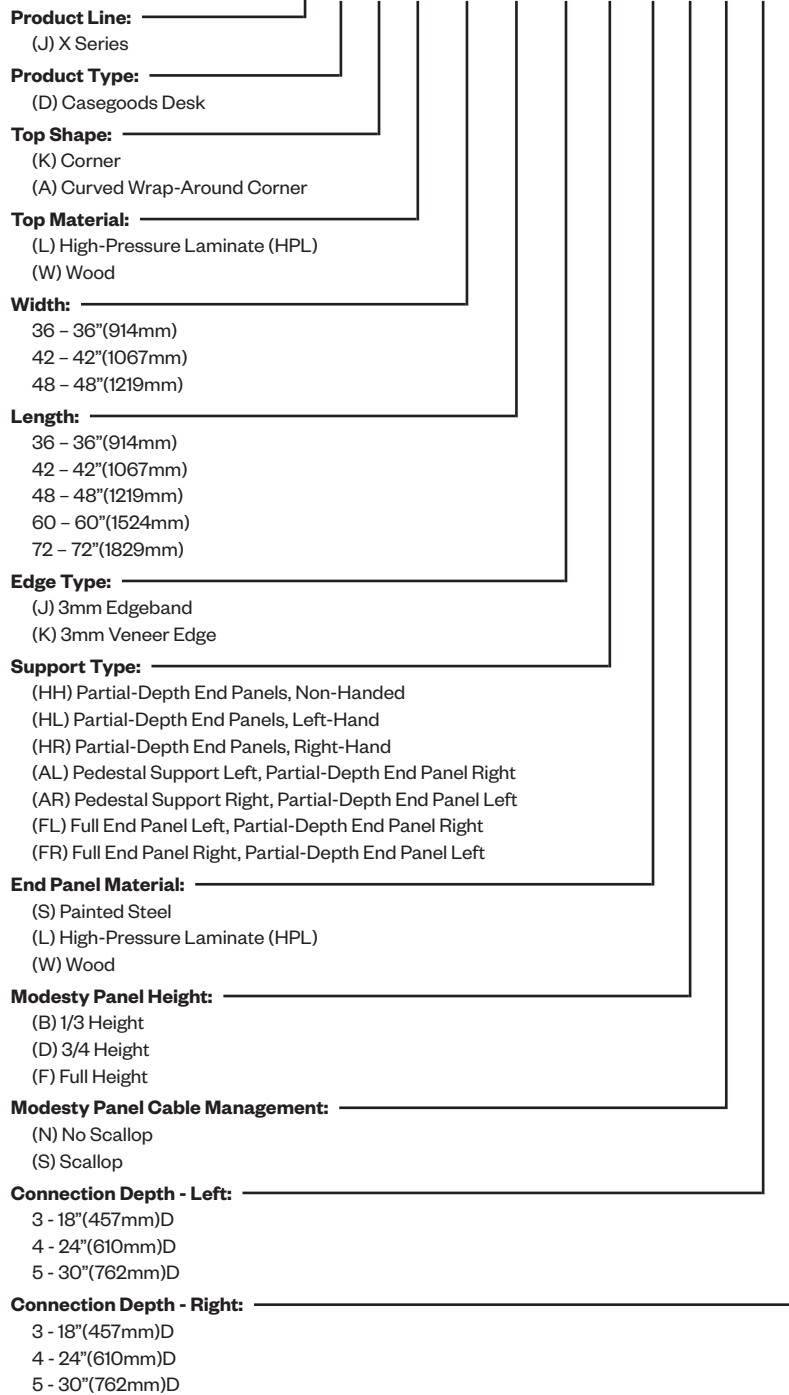

X Series — Corners, Extended Corners, Transitional Corners

Catalog Logic

J D A L - 36 36 - J HL L B S 4 4