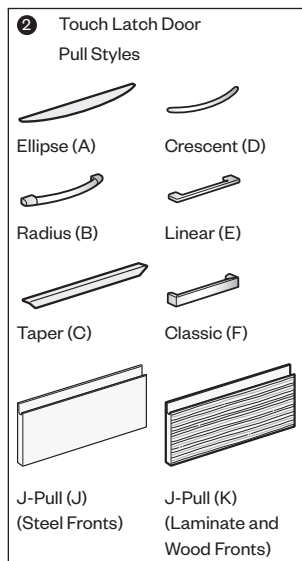

Caster Option

To specify tower with casters, add **C** to the end of the product number (add **$336.18** list); **Example:** J2NB-2724-SS1RC

To Order, Specify: Painted Steel Drawer/Door Fronts

1. Product number, including:
   1. **Front/Lockbar Option:**
      - **SS** Painted steel fronts/painted steel lockbar
   2. **Pull** (see side bar) (add **$44.54** list) for touch latch door(s).
2. Trim color for case and front.
3. Trim color for pull (Ellipse and Radius only).
   - –Ellipse (Non-Metallic trim colors only)
   - –Radius (Metallic trim colors only; upcharge for Metallic trim on pull is included in price.)
4. Trim color for lock plug.

Laminate Drawer/Door Fronts

1. Product number, including:
   1. **Front/Lockbar Option:**
      - **LL** Laminate fronts/painted steel lockbar
      - **TT** Laminate fronts/laminate lockbar (add **$89.50** list)
   2. **Pull** (see side bar) (add **$42.62** list) for touch latch door(s).
2. Trim color for case.
3. Trim color for pull (Ellipse and Radius only).
   - –Ellipse (Non-Metallic trim colors only)
   - –Radius (Metallic trim colors only; upcharge for Metallic trim on pull is included in price.)
4. Laminate color for drawer/door fronts.
5. Edge trim color for drawer/door fronts.
6. Trim color for lock plug.

Wood Drawer/Door Fronts

1. Product number, including:
   1. **Front/Lockbar Option:**
      - **WW** Wood fronts/painted steel lockbar
      - **RR** Wood fronts/wood lockbar (add **$172.21** list)
   2. **Pull** (see side bar) (add **$44.54** list) for touch latch door(s).
2. Trim color for case.
3. Trim color for pull (Ellipse and Radius only).
   - –Ellipse (Non-Metallic trim colors only)
   - –Radius (Metallic trim colors only; upcharge for Metallic trim on pull is included in price.)
4. Wood finish color for drawer/door fronts.
5. Trim color for lock plug.