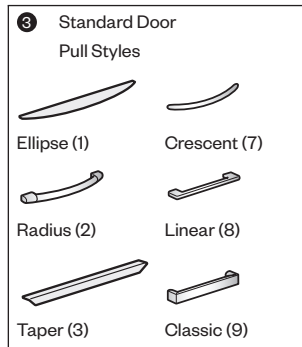

### Features

- Includes:
  - Upper shelf with coat rod and/or coat hooks below
  - Ventilated back panel
- 23.625”(600mm)D locker includes a coat rod and a coat hook.
- 18.75”(476mm)D locker includes one coat hook.
- Lockers up to 40.5”(1029mm) tall have one shelf that adjusts in 2”(51mm) increments.
- Lockers 48.5”(1232mm) and taller have one non-adjustable shelf located 6”(152mm) below top.
- 12”(305mm)W locker is a single compartment.
- 18”(457mm)W locker compartment is divided into a 6”(152mm)W valet section and 12”(305mm)W shelf section.
- Door front options include painted, high-pressure laminate (HPL), or wood.
- Painted fronts must be specified with painted steel top.
- Laminate fronts can be specified with painted steel or laminate top.
- Wood fronts can be specified with painted steel or wood top.
- Optional door pulls include Ellipse, Radius, Taper, Crescent, Linear, Classic, and No Pull (touch latch).
  - Ellipse pull available in non-Metallic trim colors only
  - Radius pull available in Metallic trim colors only
  - Taper pull trim color matches case color
  - Crescent, Linear and Classic pulls are brushed nickel finish
- Shelves and interior match case color.
- Lock plug is available in black or chrome.
- For lock options, refer to Lock Program section of the Accessories Price List.
- Glides provide 1.5”(38mm) adjustment range.