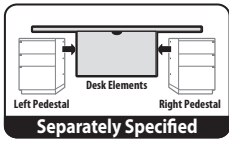

X Series — Double Pedestal Desks

Executive Rectangular

JDXL-JAANDS
JDXW-KAANDS
Class FM1

Features

- Includes high-pressure laminate (HPL) or wood veneer top, optional steel modesty panel, and assembly hardware (pedestals not included).
- Top has 3mm edgeband on user and guest edge, and 1mm edgeband on sides.
- Edge on guest side extends 6”(152mm) beyond pedestals along the entire width of the desk.
- Optional modesty panel is available with or without scallop wireway for cable management; scallop is centered at top of modesty panel.
- Field assembled.

Specification Tip

- Two X Series desk pedestals must be specified separately; nominal depths of desk pedestals must be 6”(152mm) less than nominal depth of desk top. See table.

Desk/Pedestal Nominal Depths

Desk Depth	Pedestal Depth
30”(762mm)	24”(610mm)
36”(914mm)	30”(762mm)

To Order, Specify:

1) Product number, including:

1 Modesty Panel Height:

- **N** No Modesty Panel (deduct **$101.31** list)
- **B** 1/3 Height
- **D** 3/4 Height (add **$101.34** list)
- **F** Full Height (add **$202.67** list)

2 Modesty Panel Cable

Management:

- **N** No Scallop
- **S** Scallop

2) Laminate or wood color for top.
3) Edge trim color for top (HPL only).
4) Trim color for modesty panel.

Note: Desk pedestals must be specified separately.

Height	Depth	Width	Number	①②	Top - HPL A Trim		Top - HPL B Trim	
					A	B	A	B
29”(737mm)	30”(762mm)	60”(1524mm)	JDXL-3060-JAAN	■ ■	$1296.77	$1350.54	$1392.21	$1445.98
		66”(1676mm)	JDXL-3066-JAAN	■ ■	1382.87	1444.32	1485.21	1546.66
		72”(1829mm)	JDXL-3072-JAAN	■ ■	1468.97	1538.10	1578.21	1647.34
		78”(1981mm)	JDXL-3078-JAAN	■ ■	1555.07	1631.88	1671.21	1748.02
		84”(2134mm)	JDXL-3084-JAAN	■ ■	1641.17	1725.66	1764.21	1848.70
29”(737mm)	36”(914mm)	60”(1524mm)	JDXL-3660-JAAN	■ ■	$1346.57	$1400.34	$1445.85	$1499.62
		66”(1676mm)	JDXL-3666-JAAN	■ ■	1432.67	1494.12	1538.85	1600.30
		72”(1829mm)	JDXL-3672-JAAN	■ ■	1518.77	1587.90	1631.85	1700.98
		78”(1981mm)	JDXL-3678-JAAN	■ ■	1604.87	1681.68	1724.85	1801.66
		84”(2134mm)	JDXL-3684-JAAN	■ ■	1690.97	1775.46	1817.85	1902.34

Height	Depth	Width	Number	①②	Top - Wood A Trim		Top - Wood B Trim	
					A	B	A	B
29”(737mm)	30”(762mm)	60”(1524mm)	JDXW-3060-KAAN	■ ■	$ 1782.21	$ 1835.98	$ 1917.97	$ 1971.74
		66”(1676mm)	JDXW-3066-KAAN	■ ■	1868.31	1929.76	2012.23	2073.68
		72”(1829mm)	JDXW-3072-KAAN	■ ■	1954.41	2023.54	2106.49	2175.62
		78”(1981mm)	JDXW-3078-KAAN	■ ■	2040.51	2117.32	2200.75	2277.56
		84”(2134mm)	JDXW-3084-KAAN	■ ■	2126.61	2211.10	2295.01	2379.50
29”(737mm)	36”(914mm)	60”(1524mm)	JDXW-3660-KAAN	■ ■	$ 1858.71	$ 1912.48	$ 1999.39	$ 2053.16
		66”(1676mm)	JDXW-3666-KAAN	■ ■	1944.81	2006.26	2093.65	2155.10
		72”(1829mm)	JDXW-3672-KAAN	■ ■	2030.91	2100.04	2187.91	2257.04
		78”(1981mm)	JDXW-3678-KAAN	■ ■	2117.01	2193.82	2282.17	2358.98
		84”(2134mm)	JDXW-3684-KAAN	■ ■	2203.11	2287.60	2376.43	2460.92