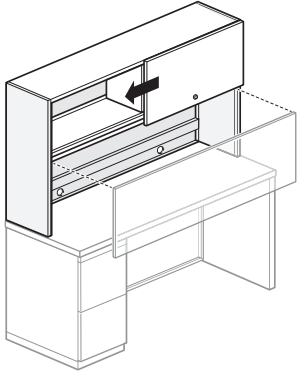

X Series — Vertical Storage Units

Single Sliding Door

JUHS-SL
Class FM

Features

- Includes steel top and interior shelf; steel end panels, steel or high-pressure laminate (HPL), flipper door(s), assembly hardware, and double-sided adhesive tape for attachment to desk or credenza.
- For lock plug available in black or chrome.
- For lock options, refer to Lock Program section of the Accessories Price List.
- Accepts separately specified task lights.
- Inside height clearance is 13" (330mm). Inside depth clearance is 12.75" (324mm).
- Vertical clearance between desk/credenza top and underside of shelf is 19" (483mm).
- Units are standard with two grommets located in the back panel.
- Field assembled.

Specification Tips

- Vertical Storage Unit Tackboard is required and must be specified separately.
- Specify tackboard designed for use with steel end panels, only.

To Order, Specify:

Steel Door

1) Product number, including:

1 Lock Option:

- ☐ **N** No Lock
- ☐ **L** Lock (add **$17.71** list)

2) Trim color for top, shelf, and end panels.
3) Trim color for door.
4) Trim color for lock plug (if applicable).

Laminate Door

1) Product number, including:

1 Lock Option:

- ☐ **N** No Lock
- ☐ **L** Lock (add **$17.71** list)

2) Trim color for top, shelf, and end panels.
3) Laminate color for door.
4) Edge trim color for door.
5) Trim color for lock plug (if applicable).