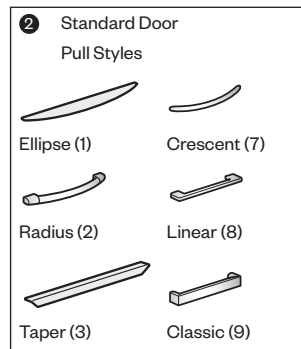

Specification Tips

- Storage unit accommodates one row of standard-height binders.
- Pedestal file drawer has a half-height back. To accommodate side-to-side legal filing, or to convert to a full-height back, a legal-size filing kit must be specified separately.
- Additional accessories are available and can be specified separately.