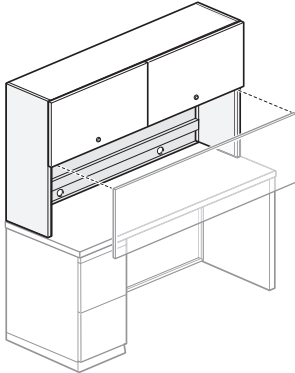

X Series — Vertical Storage Units

Flipper Door – Steel Front with Steel End Panels

JUFS-SL
Class FM

Features

- Includes steel top and interior shelf, steel flipper door(s), steel end panels, assembly hardware, and double-sided adhesive tape for attachment to desk or credenza.
- For lock options, refer to Lock Program section of the Accessories Price List.
- Lock plug bezel available in black or chrome.
- Accepts separately specified task lights.
- 48"(1219mm) and 60"(1524mm)W units have one door. 66"(1676mm) and 72"(1829mm)W units have two doors.
- Inside height clearance is 13"(330mm). Inside depth clearance is 12.75"(324mm).
- Vertical clearance between desk/credenza top and underside of shelf is 19"(483mm).
- Units are standard with two grommets located in the back panel.
- Field assembled.

Specification Tips

- Vertical Storage Unit Tackboard is required and must be specified separately.
- Specify tackboard designed for use with steel end panels only.

To Order, Specify:

1) Product number, including:

1 Lock Option:

N No Lock

L Lock (add **$17.71** list) for 48"(1219mm) and 60"(1524mm) (add **$35.42** list) for 66"(1676mm) and 72"(1829mm)

2) Trim color for top, shelf, and end panels.

3) Trim color for door.

4) Trim color for lock plug (if applicable).

Actual Height	Actual Depth	Width	Number ①	Top, Shelf & End Panel Trim	
				A	B
Flipper Door - Steel Trim A					
34.25"(870mm)	14.375"(365mm)	48"(1219mm)	JUFS-3348-S ■	$ 2413.25	$ 2451.07
		60"(1524mm)	JUFS-3360-S ■	2917.61	3008.59
		66"(1676mm)	JUFS-3366-S ■	3169.79	3287.35
		72"(1829mm)	JUFS-3372-S ■	3421.97	3566.11
Flipper Door - Steel Trim B					
34.25"(870mm)	14.375"(365mm)	48"(1219mm)	JUFS-3348-S ■	$2548.76	$ 2586.58
		60"(1524mm)	JUFS-3360-S ■	3053.12	3144.10
		66"(1676mm)	JUFS-3366-S ■	3305.30	3422.86
		72"(1829mm)	JUFS-3372-S ■	3557.48	3701.62