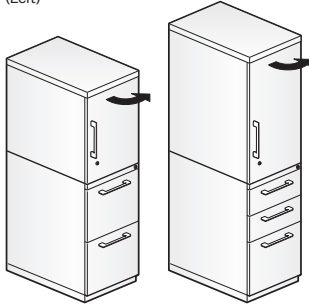

J2HK-4815 (Right)
Class FM2

J2HD-5615 (Right)

2 Standard Door Pull Styles

Ellipse (1)	Crescent (7)
Radius (2)	Linear (8)
Taper (3)	Classic (9)

2 Touch Latch Door Pull Styles

Ellipse (A)	Crescent (D)
Radius (B)	Linear (E)
Taper (C)	Classic (F)
J-Pull (J) (Steel Fronts)	J-Pull (K) (Laminate and Wood Fronts)

Features

- Includes pedestal section with hinged door upper storage.
- Box drawer includes one divider and one pencil tray.
- Drawer/door front options include painted, high-pressure laminate (HPL), or wood.
- Painted fronts can be specified with:
  - –Painted steel lockbar
  - –Painted steel or translucent top
- Laminate fronts can be specified with:
  - –Painted steel or laminate lockbar
  - –Painted steel or laminate top
- Wood fronts can be specified with:
  - –Painted steel or wood lockbar
  - –Painted steel or wood top
- Optional drawer/door pulls include Ellipse, Radius, Taper, Crescent, Linear, Classic, and J-Pull.
  - –Ellipse pull available in non-Metallic trim colors only
  - –Radius pull available in Metallic trim colors only
  - –Taper and J-Pull pull trim color matches case trim color
  - –Crescent, Linear and Classic pulls are brushed nickel finish
  - –J-Pull available with touch latch doors only
- Standard door or touch latch door choice is determined by pull style code.
- Drawers have full extension steel ball-bearing slides.
- Interiors, shelf, and accessories are black finish color.
- Upper storage:
  - –40.5"(1029mm)H units have open storage.
  - –48.5"(1232mm) and 51.5"(1308mm)H units have one removable shelf located 12.5"(318mm) from bottom of storage area.
  - –56.5"(1435mm)H units with Box/Box/File or File/File pedestal have one removable shelf. Units with Box/File pedestal have 2 removable shelves.
- Single lock secures all drawers. Storage unit locks separately.
- Locks in tower are randomly keyed.
- Lock plugs are available in black or chrome.
- For lock options, refer to Lock Program section of the Accessories Price List.
- Glides provide 1.5"(38mm) adjustment range.

Specification Tips

- Optional white translucent top adds 2.75"(70mm) to overall height of tower.
- Additional shelves can be specified separately.

To Order, Specify:

Painted Steel Drawer/Door Fronts

1. Product number, including:
   1. **Front/Lockbar Option:**
      - **SS** Painted steel fronts/painted steel lockbar
   2. **Pull** (see side bar) (add **$44.54** list) for touch latch door(s).
   3. **Top Option:**
      - **R** Regular top
      - **T** Translucent top (add **$789.06** list)
2. Trim color for case and front.
3. Trim color for pull (Ellipse and Radius only).
   - –Ellipse (Non-Metallic trim colors only)
   - –Radius (Metallic trim colors only; upcharge for Metallic trim on pull is included in price.)
4. Trim color for lock plug.

To Order, Specify:

Laminate Drawer/Door Fronts