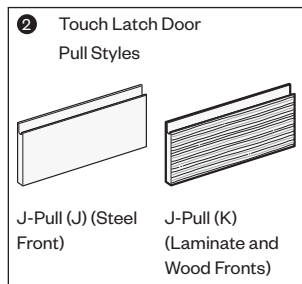

Features

- Includes one shelf that adjusts in 6"(152mm) increments.
- Hinged doors feature full access hinges.
- Door front options include painted, high-pressure laminate (HPL), or wood.
- Painted fronts must be specified with painted steel lockbar.
- Laminate fronts can be specified with a painted steel or laminate lockbar.
- Wood fronts can be specified with a painted steel or wood lockbar.
- Optional door pulls include Ellipse, Radius, Taper, Crescent, Linear, Classic and J-Pull.
  - –Ellipse pull available in non-metallic trim colors only
  - –Radius pull available in metallic trim colors only
  - –Taper and J-Pull trim color matches case trim color
  - –Crescent, Linear and Classic pulls are brushed nickel finish
  - –J-Pull available with touch latch doors only
- Standard door or touch latch door choice is determined by pull style code.
- Touch latch doors have touch latch mechanism on the right door, controlling access to both sides.
- Cabinet interior and shelf match case color.
- Lock is centered on front edge of cabinet top.
- Lock plug is available in black or chrome.
- For lock options, refer to Lock Program section of the Accessories Price List.
- Glides provide 1.5"(38mm) adjustment range.

Specification Tips

- Accommodates one row of standard-height binders.
- Additional accessories are available and can be specified separately.
- A shelf insert liner is available in eParts that provides shelf adjustment flexibility to 2.5"(64mm) part#: 8514-1825.

To Order, Specify:

Painted Steel Door Fronts

1) Product number, including:
  1. **1 Front/Lockbar Option:**
     - **S** Painted steel fronts/painted steel lockbar
  2. **2 Pull** (see side bar)
2) Trim color for door fronts and case.
3) Trim color for pull (Ellipse and Radius only).
  - –Ellipse (Non-Metallic trim colors only)
  - –Radius (Metallic trim colors only; upcharge for Metallic trim on pull is included in price.)
4) Trim color for lock plug.

Laminate Door Fronts

1) Product number, including:
  1. **1 Front/Lockbar Option:**
     - **L** Laminate fronts/painted steel lockbar
     - **T** Laminate fronts/laminate lockbar (add **$89.50** list)
  2. **2 Pull** (see side bar)
2) Trim color for case.
3) Trim color for pull (Ellipse and Radius only).
  - –Ellipse (Non-Metallic trim colors only)
  - –Radius (Metallic trim colors only; upcharge for Metallic trim on pull is included in price.)
4) Laminate color for door fronts.
5) Edge trim color for door fronts.
6) Trim color for lock plug.

Wood Door Fronts

1) Product number, including:
  1. **1 Front/Lockbar Option:**
     - **W** Wood fronts/painted steel lockbar
     - **R** Wood fronts/wood lockbar (add **$172.21** list)
  2. **2 Pull** (see side bar)
2) Trim color for case.
3) Trim color for pull (Ellipse and Radius only).
  - –Ellipse (Non-Metallic trim colors only)
  - –Radius (Metallic trim colors only; upcharge for Metallic trim on pull is included in price.)
4) Wood finish for door fronts.
5) Trim color for lock plug.