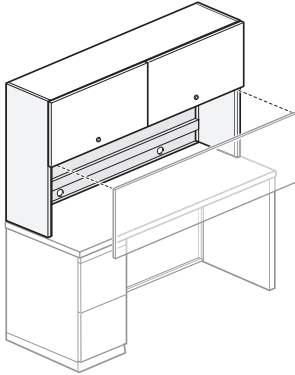

X Series — Vertical Storage Units

Flipper Door – HPL Front with Steel End Panels

JUFL-SL
Class FM

Features

- Includes steel top and interior shelf, high-pressure laminate (HPL) flipper door(s), steel end panels, assembly hardware, and double-sided adhesive tape for attachment to desk or credenza.
- For lock options, refer to Lock Program section of the Accessories Price List.
- Lock plug bezel available in black or chrome.
- Accepts separately specified task lights.
- 48"(1219mm) and 60"(1524mm)W units have one door. 66"(1676mm) and 72"(1829mm)W units have two doors.
- Inside height clearance is 13"(330mm). Inside depth clearance is 12.75"(324mm).
- Vertical clearance between desk/credenza top and underside of shelf is 19"(483mm).
- Units are standard with two grommets located in the back panel.
- Field assembled.

Specification Tips

- Vertical Storage Unit Tackboard is required and must be specified separately.
- Specify tackboard designed for use with steel end panels, only.

To Order, Specify:

1) Product number, including:

1 Lock Option:

N No Lock

L Lock (add **$17.71** list) for 48"(1219mm) and 60"(1524mm) (add **$35.42** list) for 66"(1676mm) and 72"(1829mm).

2) Trim color for top, shelf, and end panels.

3) Laminate color for door.

4) Edge trim color for door.

5) Trim color for lock plug (if applicable).

Actual Height	Actual Depth	Width	Number ①	Top, Shelf & End Panel Trim	
				A	B
Flipper Door — HPL A					
34"(864mm)	14.375"(365mm)	48"(1219mm)	JUFL-3348-S	$2650.59	$ 2786.10
		60"(1524mm)	JUFL-3360-S	3183.15	3318.66
		66"(1676mm)	JUFL-3366-S	3449.43	3584.94
		72"(1829mm)	JUFL-3372-S	3715.71	3851.22
Flipper Door — HPL B					
34"(864mm)	14.375"(365mm)	48"(1219mm)	JUFL-3348-S	$ 2742.33	$ 2877.84
		60"(1524mm)	JUFL-3360-S	3311.25	3446.76
		66"(1676mm)	JUFL-3366-S	3595.71	3731.22
		72"(1829mm)	JUFL-3372-S	3880.17	4015.68