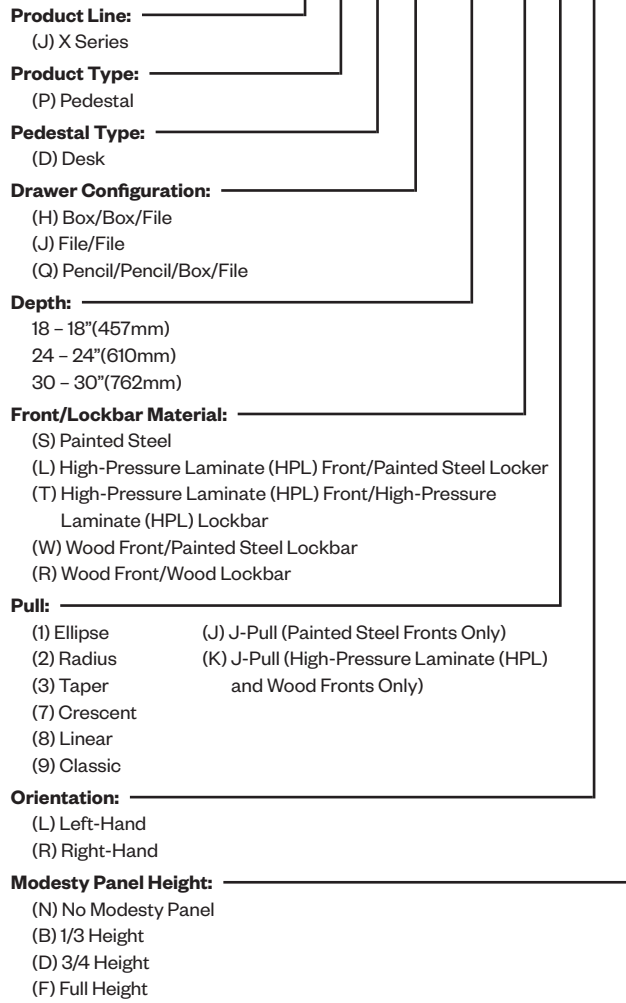

X Series — Desk Pedestals

Catalog Logic

J P D H - 18 - S 1 L B