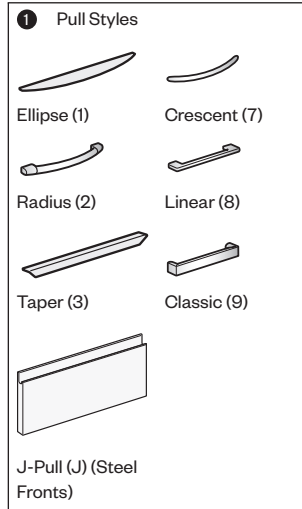

X Series — Filing & Storage with Individually Locking Drawers

Tug Pedestal

Features

- Includes steel pedestal with individually locking drawers, attached handle, and non-locking casters; two swivel casters in front, and two fixed casters at the back.
- Optional drawer pulls include Ellipse, Radius, Taper, Crescent, Linear, Classic, and J-Pull.
  - Ellipse pull available in non-Metallic trim colors only
  - Radius pull available in Metallic trim colors only
  - Taper and J-Pull pull trim color matches case trim color
  - Crescent, Linear and Classic pulls are brushed nickel finish
- Handle matches case trim color and is centered in lockbar.
- Drawers have full extension steel ball-bearing slides.
- Drawer interiors and accessories are black finish color.
- Pedestal has two locks; left-hand lock secures top file drawer, right-hand lock secures bottom file drawer.
- Lock plugs are available in black or chrome.
- For lock options, refer to Lock Program section of the Accessories Price List.

Specification Tips

- Additional accessories are available and can be specified separately.
- Tug pedestal will not accommodate digital lock.

To Order, Specify:

1) Product number.
2. **1 Pull** (see side bar)
2) Trim color for case and front.
3) Trim color for pull (Ellipse and Radius only).
  - Ellipse (Non-Metallic trim colors only)
  - Radius (Metallic trim colors only; upcharge for Metallic trim on pull is included in price.)
4) Trim color for lock plug.

Actual Depth	Actual Width	Pull	Number¹	Trim A	B
27.5" (699mm)H, File/File					
23" (584mm)	15" (381mm)	1, 3, 8	JPTW-24-S ■	$1346.36	$1449.69
		2, 7	JPTW-24-S ■	1431.36	1534.69
		9, J	JPTW-24-S ■	1450.66	1553.99
29" (737mm)	15" (381mm)	1, 3, 8	JPTW-30-S ■	$ 1451.65	$1568.11
		2, 7	JPTW-30-S ■	1536.65	1653.11
		9, J	JPTW-30-S ■	1555.95	1672.41