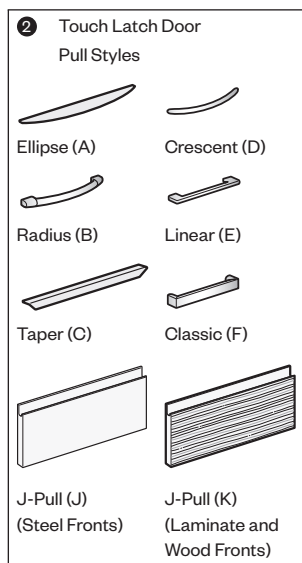

### Features

- Includes:
  - Pedestal section with multiple drawer configurations
  - Valet with coat rod
  - Hinged door upper storage
- Box drawer includes one divider and one pencil tray.
- Drawer/door front options include painted, high-pressure laminate (HPL), or wood.
- Painted fronts can be specified with:
  - Painted steel lockbar
  - Painted steel or translucent top
- Laminate fronts can be specified with:
  - Painted steel or laminate lockbar
  - Painted steel, translucent, or laminate top
- Wood fronts can be specified with:
  - Painted steel or wood lockbar
  - Painted steel, translucent, or wood top
- Optional drawer/door pulls include Ellipse, Radius, Taper, Crescent, Linear, Classic, and J-Pull.
  - Ellipse pull available in non-Metallic trim colors only
  - Radius pull available in Metallic trim colors only
  - Taper and J-Pull pull trim color matches case trim color
  - Crescent, Linear and Classic pulls are brushed nickel finish
  - J-Pull available with touch latch doors only
- Standard door or touch latch door choice is determined by pull style code.
- Hinged door upper storage:
  - 3H - One unit/no shelf
  - 4H - One removable shelf
  - 5H - One or two removable shelves.
- 56.5"(1435mm)H tower with Box/File configuration includes two removable shelves. Tower with Box/Box/File or File/File pedestal will have one removable shelf.
- 63.5"(1613mm)H and 64.5"(1638mm)H tower includes two shelves.
- 6H tower with Box/Box/File or File/File includes three removable shelves. Tower with Box/Box/File/File or File/File/File includes two removable shelves.
- Drawers have full extension steel ball-bearing slides.
- Interiors and accessories are black finish color.
- Single lock secures all drawers. Separate lock secures storage unit and valet.
- Locks in tower are randomly keyed.
- Lock plugs are available in black or chrome.
- For lock options, refer to Lock Program section of the Accessories Price List.
- Glides provide 1.5"(38mm) adjustment range.