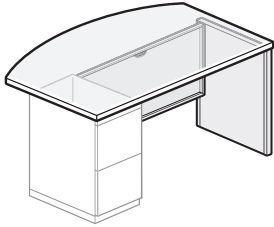

X Series — Single Pedestal Desks

Executive Bow Front

JDHL-JAFSDS
JDHL-JAFLDS
JDHL-JAFWDS
JDHW-KAFSDS
JDHW-KAFLDS
JDHW-KAFWDS
(Left-Hand)
Class FMI

Features

- Includes high-pressure laminate (HPL) or wood veneer top, steel, laminate or wood end panel, steel modesty panel, and assembly hardware (pedestal not included).
- Top has 3mm edgeband on user and guest edge, and 1mm edgeband on sides.
- Bow edge on guest side extends 10"(254mm) beyond pedestal and end panel at the center of the desk (4"(102mm) of extension + 6"(152mm) of bow).
- Modesty panel is available with or without scallop wireway for cable management; scallop is centered at top of modesty panel.
- Desk orientation can be field-changed from left to right or right to left.
- Glides provide 1"(25mm) adjustment range.
- Field assembled.

Specification Tip

- One X Series desk pedestal must be specified separately; nominal depth of desk pedestal must be 6"(152mm) less than nominal depth of desk top. See table.

Desk/Pedestal Nominal Depths

Desk Depth	Pedestal Depth
30"(762mm)	24"(610mm)
36"(914mm)	30"(762mm)

To Order, Specify:

1) Product number, including:

1 Pedestal Orientation:

AF Left-hand

FA Right-hand

2 Modesty Panel Height:

B 1/3 Height

D 3/4 Height (add **$101.34** list)

F Full Height (add **$202.67** list)

3 Modesty Panel Cable Management:

N No Scallop

S Scallop

2) Laminate or wood color for top.
3) Edge trim color for top (HPL only).
4) End panel trim, laminate or wood finish.
5) End panel edge color (HPL only)
6) Modesty panel trim color.

Note: Desk pedestal must be specified separately.