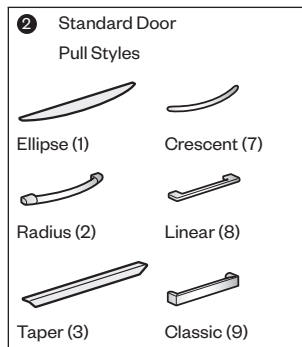

### Features

- Includes:
  - Pedestal section with multiple drawer configurations
  - Valet with coat rod
  - Hinged door upper storage
- Box drawer includes one divider and one pencil tray.
- Drawer/door front options include painted, high-pressure laminate (HPL), or wood.
- Painted fronts can be specified with:
  - Painted steel lockbar
  - Painted steel or translucent top
- Laminate fronts can be specified with:
  - Painted steel or laminate lockbar
  - Painted steel, translucent, or laminate top
- Wood fronts can be specified with:
  - Painted steel or wood lockbar
  - Painted steel, translucent, or wood top
- Optional drawer/door pulls include Ellipse, Radius, Taper, Crescent, Linear, Classic, and J-Pull.
  - Ellipse pull available in non-Metallic trim colors only
  - Radius pull available in Metallic trim colors only
  - Taper and J-Pull pull trim color matches case trim color
  - Crescent, Linear and Classic pulls are brushed nickel finish
  - J-Pull available with touch latch doors only
- Standard door or touch latch door choice is determined by pull style code.
- Hinged door upper storage:
  - 3H - One unit/no shelf
  - 4H - One removable shelf
  - 5H - One or two removable shelves.
- 56.5"(1435mm)H tower with Box/File configuration includes two removable shelves. Tower with Box/Box/File or File/File pedestal will have one removable shelf.
- 63.5"(1613mm)H and 64.5"(1638mm)H tower includes two shelves.
- 6H tower with Box/Box/File or File/File includes three removable shelves. Tower with Box/Box/File/File or File/File/File includes two removable shelves.
- Drawers have full extension steel ball-bearing slides.
- Interiors and accessories are black finish color.
- Single lock secures all drawers. Separate lock secures storage unit and valet.
- Locks in tower are randomly keyed.
- Lock plugs are available in black or chrome.
- For lock options, refer to Lock Program section of the Accessories Price List.
- Glides provide 1.5"(38mm) adjustment range.