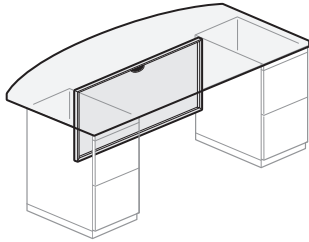

X Series — Double Pedestal Desks

Executive Bow Front

JDHL-JAANDS
JDHW-KAANDS
Class FM1

Features

- Includes high-pressure laminate (HPL) or wood veneer top, optional steel modesty panel, and assembly hardware (pedestals not included).
- Top has 3mm edgeband on user and guest edge, and 1mm edgeband on sides.
- Bow edge on guest side extends 10"(254mm) beyond pedestals at the center of the desk (4"(102mm) of extension + 6"(152mm) of bow).
- Optional modesty panel is available with or without scallop wireway for cable management; scallop is centered at top of modesty panel.
- Field assembled.

Specification Tip

- Two X Series desk pedestals must be specified separately; nominal depths of desk pedestals must be 6"(152mm) less than nominal depth of desk top. See table.

Desk/Pedestal Nominal Depths

Desk Depth	Pedestal Depth
30"(762mm)	24"(610mm)
36"(914mm)	30"(762mm)

To Order, Specify:

1) Product number, including:

1 Modesty Panel Height:

- **N** No Modesty Panel (deduct **$101.31** list)
- **B** 1/3 Height
- **D** 3/4 Height (add **$101.34** list)
- **F** Full Height (add **$202.67** list)

2 Modesty Panel Cable Management:

- **N** No Scallop
- **S** Scallop

2) Laminate or wood color for top.
3) Edge trim color for top (HPL only).
4) Trim color for modesty panel.

Note: Desk pedestals must be specified separately.

Height	Depth	Width	Number	①②	Top - HPL A Trim		Top - HPL B Trim	
					A	B	A	B
29"(737mm)	30"(762mm)	60"(1524mm)	JDHL-3060-JAAN	■ ■	$1432.51	$1486.28	$1538.80	$ 1592.57
		66"(1676mm)	JDHL-3066-JAAN	■ ■	1518.61	1580.06	1631.80	1693.25
		72"(1829mm)	JDHL-3072-JAAN	■ ■	1604.71	1673.84	1724.80	1793.93
		78"(1981mm)	JDHL-3078-JAAN	■ ■	1690.81	1767.62	1817.80	1894.61
		84"(2134mm)	JDHL-3084-JAAN	■ ■	1776.91	1861.40	1910.80	1995.29
29"(737mm)	36"(914mm)	60"(1524mm)	JDHL-3660-JAAN	■ ■	$1482.31	$1536.08	$1592.44	$ 1646.21
		66"(1676mm)	JDHL-3666-JAAN	■ ■	1568.41	1629.86	1685.44	1746.89
		72"(1829mm)	JDHL-3672-JAAN	■ ■	1654.51	1723.64	1778.44	1847.57
		78"(1981mm)	JDHL-3678-JAAN	■ ■	1740.61	1817.42	1871.44	1948.25
		84"(2134mm)	JDHL-3684-JAAN	■ ■	1826.71	1911.20	1964.44	2048.93

Height	Depth	Width	Number	①②	Top - Wood A Trim		Top - Wood B Trim	
					A	B	A	B
29"(737mm)	30"(762mm)	60"(1524mm)	JDHW-3060-KAAN	■ ■	$ 1944.71	$ 1998.48	$ 2109.37	$ 2163.14
		66"(1676mm)	JDHW-3066-KAAN	■ ■	2030.81	2092.26	2203.63	2265.08
		72"(1829mm)	JDHW-3072-KAAN	■ ■	2116.91	2186.04	2297.89	2367.02
		78"(1981mm)	JDHW-3078-KAAN	■ ■	2203.01	2279.82	2392.15	2468.96
		84"(2134mm)	JDHW-3084-KAAN	■ ■	2289.11	2373.60	2486.41	2570.90
29"(737mm)	36"(914mm)	60"(1524mm)	JDHW-3660-KAAN	■ ■	$ 2021.21	$ 2074.98	$ 2190.79	$ 2244.56
		66"(1676mm)	JDHW-3666-KAAN	■ ■	2107.31	2168.76	2285.05	2346.50
		72"(1829mm)	JDHW-3672-KAAN	■ ■	2193.41	2262.54	2379.31	2448.44
		78"(1981mm)	JDHW-3678-KAAN	■ ■	2279.51	2356.32	2473.57	2550.38
		84"(2134mm)	JDHW-3684-KAAN	■ ■	2365.61	2450.10	2567.83	2652.32