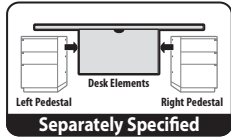

X Series — Double Pedestal Desks

Standard Bow Front

JDGL-JAANDS
JDGW-KAANDS
Class FMI

Features

- Includes high-pressure laminate (HPL) or wood veneer top, optional steel modesty panel, and assembly hardware (pedestals not included).
- Top has 3mm edgeband on user and guest edge, and 1mm edgeband on sides.
- Bow edge on guest side extends 6”(152mm) beyond pedestals at the center of the desk.
- Optional modesty panel is available with or without scallop wireway for cable management; scallop is centered at top of modesty panel.
- Field assembled.

Specification Tip

- Two X Series desk pedestals must be specified separately; nominal depths of desk pedestals must match nominal depth of desk top.

To Order, Specify:

1) Product number, including:

1 Modesty Panel Height:

- **N** No Modesty Panel (deduct **$101.31** list)
- **B** 1/3 Height
- **D** 3/4 Height (add **$101.34** list)
- **F** Full Height (add **$202.67** list)

2 Modesty Panel Cable Management:

- **N** No Scallop
- **S** Scallop

2) Laminate or wood color for top.
3) Edge trim color for top (HPL only).
4) Trim color for modesty panel.

Note: Desk pedestals must be specified separately.

Height	Depth	Width	Number	①②	Top - HPL A Trim		Top - HPL B Trim	
					A	B	A	B
29”(737mm)	24”(610mm)	60”(1524mm)	JDGL-2460-JAAN	■ ■	$1382.71	$1436.48	$1485.16	$1538.93
		66”(1676mm)	JDGL-2466-JAAN	■ ■	1468.81	1530.26	1578.16	1639.61
		72”(1829mm)	JDGL-2472-JAAN	■ ■	1554.91	1624.04	1671.16	1740.29
		78”(1981mm)	JDGL-2478-JAAN	■ ■	1641.01	1717.82	1764.16	1840.97
		84”(2134mm)	JDGL-2484-JAAN	■ ■	1727.11	1811.60	1857.16	1941.65
29”(737mm)	30”(762mm)	60”(1524mm)	JDGL-3060-JAAN	■ ■	$1432.51	$1486.28	$1538.80	$1592.57
		66”(1676mm)	JDGL-3066-JAAN	■ ■	1518.61	1580.06	1631.80	1693.25
		72”(1829mm)	JDGL-3072-JAAN	■ ■	1604.71	1673.84	1724.80	1793.93
		78”(1981mm)	JDGL-3078-JAAN	■ ■	1690.81	1767.62	1817.80	1894.61
		84”(2134mm)	JDGL-3084-JAAN	■ ■	1776.91	1861.40	1910.80	1995.29

Height	Depth	Width	Number	①②	Top - Wood A Trim		Top - Wood B Trim	
					A	B	A	B
29”(737mm)	24”(610mm)	60”(1524mm)	JDGW-2460-KAAN	■ ■	$ 1868.21	$ 1921.98	$ 2027.95	$ 2081.72
		66”(1676mm)	JDGW-2466-KAAN	■ ■	1954.31	2015.76	2122.21	2183.66
		72”(1829mm)	JDGW-2472-KAAN	■ ■	2040.41	2109.54	2216.47	2285.60
		78”(1981mm)	JDGW-2478-KAAN	■ ■	2126.51	2203.32	2310.73	2387.54
		84”(2134mm)	JDGW-2484-KAAN	■ ■	2212.61	2297.10	2404.99	2489.48
29”(737mm)	30”(762mm)	60”(1524mm)	JDGW-3060-KAAN	■ ■	$ 1944.71	$ 1998.48	$ 2109.37	$ 2163.14
		66”(1676mm)	JDGW-3066-KAAN	■ ■	2030.81	2092.26	2203.63	2265.08
		72”(1829mm)	JDGW-3072-KAAN	■ ■	2116.91	2186.04	2297.89	2367.02
		78”(1981mm)	JDGW-3078-KAAN	■ ■	2203.01	2279.82	2392.15	2468.96
		84”(2134mm)	JDGW-3084-KAAN	■ ■	2289.11	2373.60	2486.41	2570.90