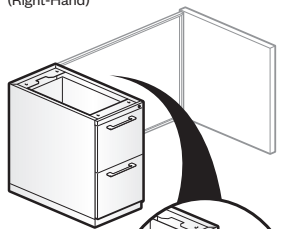

X Series — Desk Pedestals