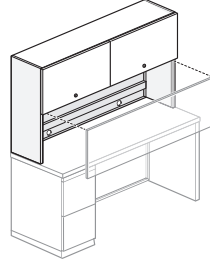

Flipper Door – HPL Front with Wood End Panels