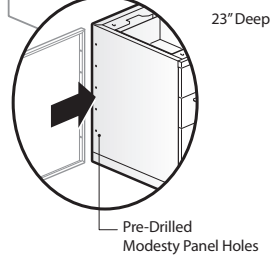

X Series — Desk Pedestals