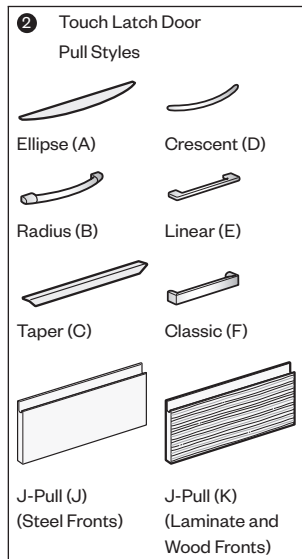

Caster Option

To specify tower with casters, add **C** to the end of the product number (add **$336.18** list); **Example:** J2NB-2724-SS1RC

To Order, Specify: Painted Steel Drawer/Door Fronts

1. Product number, including:
   1. **Front/Lockbar Option:**
      - **SS** Painted steel fronts/painted steel lockbar
   2. **Pull** (see side bar) (add **$44.54** list) for touch latch door(s).
2. Trim color for case and front.
3. Trim color for pull (Ellipse and Radius only).
   - –Ellipse (Non-Metallic trim colors only)
   - –Radius (Metallic trim colors only; upcharge for Metallic trim on pull is included in price.)
4. Trim color for lock plug.

Laminate Drawer/Door Fronts

1. Product number, including:
   1. **Front/Lockbar Option:**
      - **LL** Laminate fronts/painted steel lockbar
      - **TT** Laminate fronts/laminate lockbar (add **$89.50** list)
   2. **Pull** (see side bar) (add **$42.62** list) for touch latch door(s).
2. Trim color for case.
3. Trim color for pull (Ellipse and Radius only).
   - –Ellipse (Non-Metallic trim colors only)
   - –Radius (Metallic trim colors only; upcharge for Metallic trim on pull is included in price.)
4. Laminate color for drawer/door fronts.
5. Edge trim color for drawer/door fronts.
6. Trim color for lock plug.

Wood Drawer/Door Fronts

1. Product number, including:
   1. **Front/Lockbar Option:**
      - **WW** Wood fronts/painted steel lockbar
      - **RR** Wood fronts/wood lockbar (add **$172.21** list)
   2. **Pull** (see side bar) (add **$44.54** list) for touch latch door(s).
2. Trim color for case.
3. Trim color for pull (Ellipse and Radius only).
   - –Ellipse (Non-Metallic trim colors only)
   - –Radius (Metallic trim colors only; upcharge for Metallic trim on pull is included in price.)
4. Wood finish color for drawer/door fronts.
5. Trim color for lock plug.