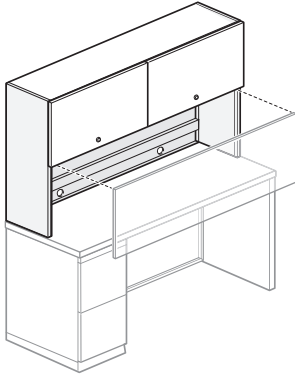

X Series — Vertical Storage Units

Slow-Close Flipper Door

JUSL-SL
Class FM

Features

- Includes steel top and interior shelf; steel end panels, steel or high-pressure laminate (HPL), flipper door(s), assembly hardware, and double-sided adhesive tape for attachment to desk or credenza.
- For lock options, refer to Lock Program section of the Accessories Price List.
- Lock plug bezel available in black or chrome.
- Accepts separately specified task lights.
- 48"(1219mm) and 60"(1524mm)W units have one door. 66"(1676mm) and 72"(1829mm)W units have two doors.
- Inside height clearance is 13"(330mm). Inside depth clearance is 12.75"(324mm).
- Vertical clearance between desk/credenza top and underside of shelf is 19"(483mm).
- Units are standard with two grommets located in the back panel.
- Field assembled.

Specification Tips

- Vertical Storage Unit Tackboard is required and must be specified separately.
- Specify tackboard designed for use with steel end panels, only.

To Order, Specify:

Steel Door

1) Product number, including:

1 Lock Option:

N No Lock

L Lock (add **$17.71** list) for 48"(1219mm) and 60"(1524mm) (add **$35.42** list) for 66"(1676mm) and 72"(1829mm)

2) Trim color for top, shelf, and end panels.

3) Trim color for door.

4) Trim color for lock plug (if applicable).

Laminate Door

1) Product number, including:

1 Lock Option:

N No Lock

L Lock (add **$17.71** list) for 48"(1219mm) and 60"(1524mm) (add **$35.42** list) for 66"(1676mm) and 72"(1829mm)

2) Trim color for top, shelf, and end panels.

3) Laminate color for door.

4) Edge trim color for door.

5) Trim color for lock plug (if applicable).