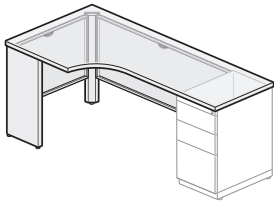

JDAL-JARSDS44
JDAL-JARLDS44
JDAL-JARWDS44
JDAW-KARSDS44
JDAW-KARLDS44
JDAW-KARWDS44
(Right-Hand)

Class FMI

Features

- Includes high-pressure laminate (HPL) or wood veneer top, steel, laminate or wood end panel, steel modesty panels, and hardware for assembly and attachment to adjoining casegood. (Desk pedestal not included.)
- Top has 3mm edgeband on user edge and 1mm edgeband on sides and back.
- Modesty panels are available with or without scallop wireway for cable management; scallop is centered at top of modesty panel.
- Glides provide 1"(25mm) adjustment range.
- Field assembled.

Specification Tips

- One X Series desk pedestal must be specified separately; nominal depth of desk pedestal must match nominal depth of corner top.
- Not for use as a stand-alone casegood. Half end panel must be attached to a return or bridge.
- Modesty panel height, cable management, and color selections apply to both modesty panels.

To Order, Specify:

1) Product number, including:

1 Orientation:

- **L** Left-hand
- **R** Right-hand

2 Modesty Panel Height:

- **B** 1/3 Height
- **D** 3/4 Height (add **$90.76** list)
- **F** Full Height (add **$181.52** list)

3 Modesty Panel Cable Management:

- **N** No Scallop
- **S** Scallop

2) Laminate or wood color for top.
3) Edge trim color for top (HPL only).
4) End panel trim, laminate or wood finish.
5) End panel edge color (HPL only)
6) Modesty panel trim color.