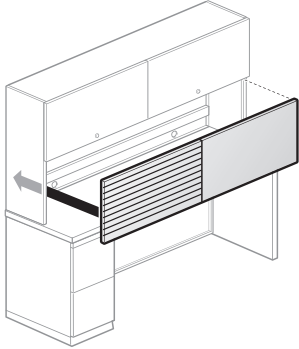

X Series — Vertical Storage Units

Slat Rail/Tackboard

Slat Rail/ Tackboard

JCVS-18
JCVL-18
Class FM

Features

- Includes 1/2-width painted aluminum slat rail, 1/2-width fabric tackboard, and mounting hardware.
- Attaches to the lower section of a vertical storage unit back panel.

Specification Tips

- Slat rail/tackboard widths are nominal; catalog number reflects the vertical storage unit width.
- Specify slat rail/tackboard for appropriate VSU end panel type.

To Order, Specify:

1) Product number.
2) Trim color.
3) Fabric color.

Height	Width	Number	Fabric							
			A	B	C	D	E	F	G	H
For VSUs with Steel End Panels - Trim A										
17.25"(438mm)	66"(1676mm)	JCVS-1866	$ 992.09	$1068.80	$ 1155.75	$1247.79	$1339.80	$1467.65	$1544.38	$1667.12
	72"(1829mm)	JCVS-1872	1026.11	1107.92	1200.69	1298.85	1397.04	1533.23	1615.12	1746.32
For VSUs with Steel End Panels - Trim B										
17.25"(438mm)	66"(1676mm)	JCVS-1866	$1009.98	$1086.69	$ 1173.64	$1265.68	$1357.69	$1485.54	$1562.27	$1685.01
	72"(1829mm)	JCVS-1872	1046.52	1128.33	1221.10	1319.26	1417.45	1553.64	1635.53	1766.73
For VSUs with HPL or Wood End Panels - Trim A										
17.25"(438mm)	66"(1676mm)	JCVL-1866	$ 992.09	$1068.80	$ 1155.75	$1247.79	$1339.80	$1467.65	$1544.38	$1667.12
	72"(1829mm)	JCVL-1872	1026.11	1107.92	1200.69	1298.85	1397.04	1533.23	1615.12	1746.32
For VSUs with HPL or Wood End Panels - Trim B										
17.25"(438mm)	66"(1676mm)	JCVL-1866	$1009.98	$1086.69	$ 1173.64	$1265.68	$1357.69	$1485.54	$1562.27	$1685.01
	72"(1829mm)	JCVL-1872	1046.52	1128.33	1221.10	1319.26	1417.45	1553.64	1635.53	1766.73