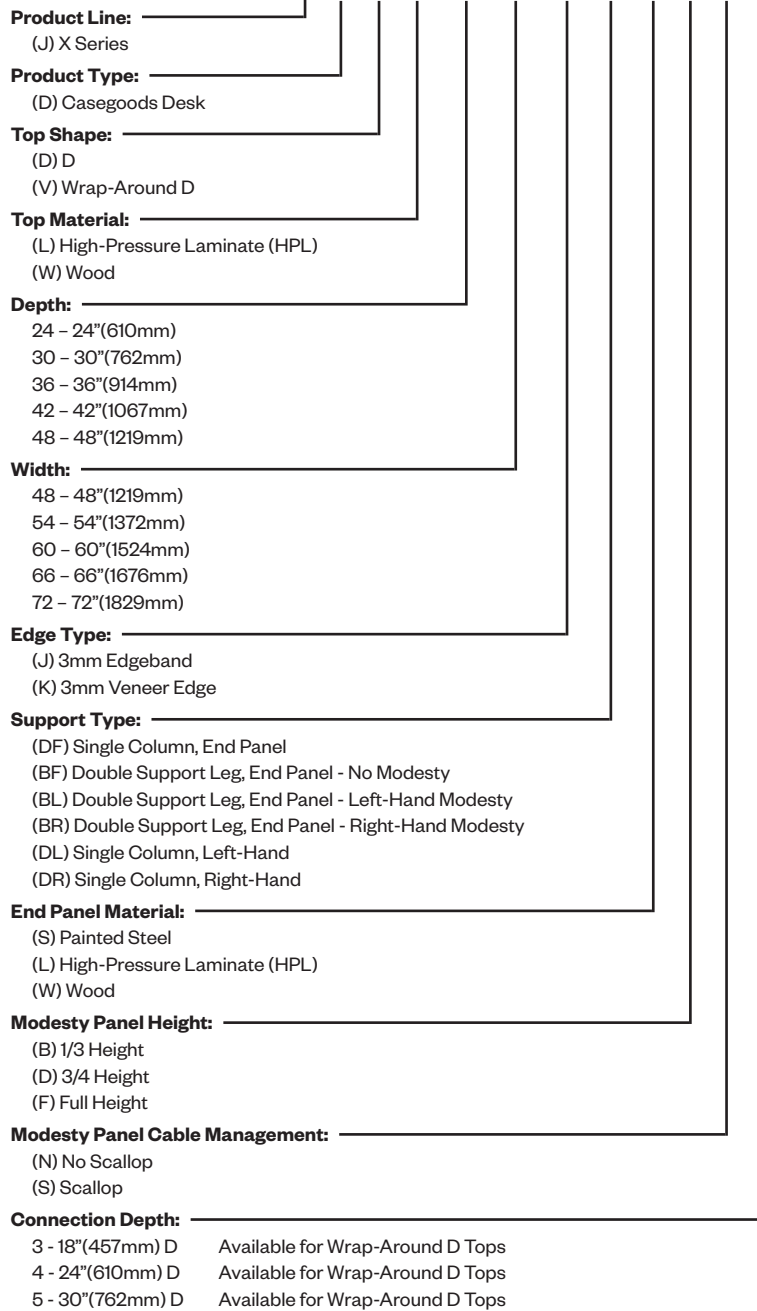

X Series — Convergents

Catalog Logic

J D D L - 24 60 - J DF L B S 3