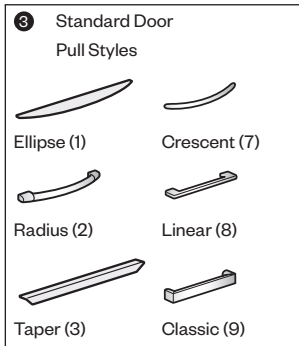

### Features

- Includes a single case with choice of four, six, or nine compartments separated by divider panels, with individually locking doors.
- 39.5"(1003mm) and 51.5"(1308mm)H units include four 18"(457mm)W or six 12"(305mm)W compartments.
- 63.5"(1613mm)H unit includes six 18"(457mm)W or nine 12"(305mm)W compartments
- Each compartment Includes one shelf that adjusts in 2"(51mm) increments.
- Door front options include painted, high-pressure laminate (HPL), or wood.
- Painted fronts must be specified with painted steel top.
- Laminate fronts can be specified with painted steel or laminate top.
- Wood fronts can be specified with painted steel or wood top.
- Optional door pulls include Ellipse, Radius, Taper, Crescent, Linear, Classic, and No Pull (touch latch).
  - Ellipse pull available in non-Metallic trim colors only
  - Radius pull available in Metallic trim colors only
  - Taper pull trim color matches case color
  - Crescent, Linear and Classic pulls are brushed nickel finish
- Shelves and interior match case color.
- Each door locks separately and is randomly keyed.
- Lock plugs are available in black or chrome.
- For lock options, refer to Lock Program section of the Accessories Price List.
- Glides provide 1.5"(38mm) adjustment range.
- The following accessories can be specified separately and field installed:
  - Shelf
  - Power module and bracket\*
  - Locker boot tray (12"(305mm)W compartments only)
- File/Common Tops may be used for 18.75"(476mm)D storage runs.