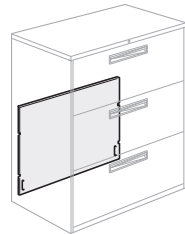

Counterweight

JFWA
Class FM

Features

- Includes counterweight and attachment hardware.
- Required for use with 3H, 4H or 5H freestanding lateral files when not ganged together or anchored to a fixed object.
- Recycled extruded material - black only.
- For use with X and V Series lateral files only.

Note: 2H freestanding lateral files ship standard with installed counterweight.

To Order, Specify:

1) Product number.
  (No finish specification required.)

File Width	Number	Price
30"(762mm)	JFWA-30	$ 199.48
36"(914mm)	JFWA-36	238.83
42"(1067mm)	JFWA-42	277.93