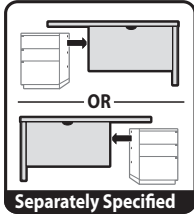

X Series — Single Pedestal Desks

Executive Rectangular

JDXL-JAFSDS
JDLSL-JAFDLS
JDXL-JAFWDS
JDXW-KAFSDS
JDXW-KAFDLS
JDXW-KAFWDS
(Left-Hand)
Class FMI

Features

- Includes high-pressure laminate (HPL) or wood veneer top, steel, laminate or wood end panel, steel modesty panel, and assembly hardware (pedestal not included).
- Top has 3mm edgeband on user and guest edge, and 1mm edgeband on sides.
- Edge on guest side extends 6”(152mm) beyond pedestal and end panel along the entire width of the desk.
- Modesty panel is available with or without scallop wireway for cable management; scallop is centered at top of modesty panel.
- Desk orientation can be field-changed from left to right or right to left.
- Glides provide 1”(25mm) adjustment range.
- Field assembled.

Specification Tip

- One X Series desk pedestal must be specified separately; nominal depth of desk pedestal must be 6”(152mm) less than nominal depth of desk top. See table.

Desk/Pedestal Nominal Depths

Desk Depth	Pedestal Depth
30”(762mm)	24”(610mm)
36”(914mm)	30”(762mm)

To Order, Specify:

1) Product number, including:

1 Pedestal Orientation:

- **AF** Left-hand
- **FA** Right-hand

2 Modesty Panel Height:

- **B** 1/3 Height
- **D** 3/4 Height (add **$101.34** list)
- **F** Full Height (add **$202.67** list)

3 Modesty Panel Cable Management:

- **N** No Scallop
- **S** Scallop

2) Laminate or wood color for top.
3) Edge trim color for top (HPL only).
4) End panel trim, laminate or wood finish.
5) End panel edge color (HPL only).
6) Modesty panel trim color.

Note: Desk pedestal must be specified separately.