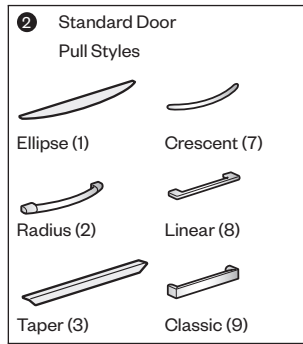

Features

- Includes:
  - -24"(610mm)H storage unit with one shelf that adjusts in 6"(152mm) increments
  - -Two 12"(305mm)H lateral file drawers
- Lateral file drawers include side-to-side hanging bars that accommodate letter, legal, EDP, international A4, and foolscap suspended file folders.
- Drawer/door front options include painted, high-pressure laminate (HPL), or wood.
- Painted fronts must be specified with painted steel lockbar.
- Laminate fronts can be specified with a painted steel or laminate lockbar.
- Wood fronts can be specified with a painted steel or wood lockbar.
- Optional drawer/door pulls include Ellipse, Radius, Taper, Crescent, Linear, Classic and J-Pull.
  - -Ellipse pull available in non-metallic trim colors only
  - -Radius pull available in metallic trim colors only
  - -Taper and J-Pull trim color matches case trim color
  - -Crescent, Linear and Classic pulls are brushed nickel finish
  - -J-Pull available with touch latch doors only
- Standard door or touch latch door choice is determined by pull style code.
- Touch latch doors have touch latch mechanism on the right door, controlling access to both sides.
- Drawers have full extension steel ball-bearing slides.
- Drawer interior and accessories are black finish color. Storage unit interior and shelf match case color.
- Lock centered on front edge of unit top secures all drawers. Storage unit locks separately.
- All locks have the same key number.
- Lock plugs are available in black or chrome.
- For lock options, refer to Lock Program section of the Accessories Price List.
- Glides provide 1.5"(38mm) adjustment range.

Specification Tips

- Storage unit accommodates one row of standard-height binders.
- A separately specified counterweight is recommended when unit is not ganged to another file or anchored to a fixed object.
- Additional accessories are available and can be specified separately.

To Order, Specify:

Painted Steel Drawer/Door Fronts

1. Product number, including:
   1. **1 Front/Lockbar Option:**
      - **SS** Painted steel fronts/painted steel lockbar
   2. **2 Pull** (see side bar) (add **$44.54** list) for touch latch door(s).
2. Trim color for drawer/door fronts and case.
3. Trim color for pull (Ellipse and Radius only).
   - -Ellipse (Non-Metallic trim colors only)
   - -Radius (Metallic trim colors only; upcharge for Metallic trim on pull is included in price.)
4. Trim color for lock plug.

Laminate Drawer/Door Fronts

1. Product number, including:
   1. **1 Front/Lockbar Option:**
      - **LL** Laminate fronts/painted steel lockbar
      - **TT** Laminate fronts/laminate lockbar (add **$75.59** list)
   2. **2 Pull** (see side bar) (add **$44.54** list) for touch latch door(s).
2. Trim color for case.
3. Trim color for pull (Ellipse and Radius only).
   - -Ellipse (Non-Metallic trim colors only)
   - -Radius (Metallic trim colors only; upcharge for Metallic trim on pull is included in price.)
4. Laminate color for drawer/door fronts.
5. Edge trim color for drawer/door fronts.
6. Trim color for lock plug.

Wood Drawer/Door Fronts