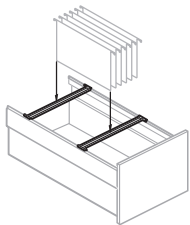

VPL2-12
Class FP