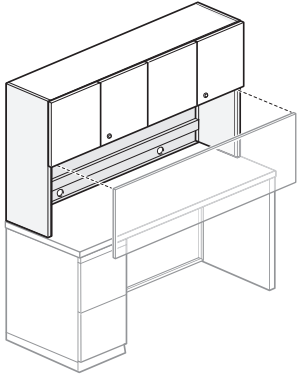

X Series — Vertical Storage Units

Hinged Door

JUKS-SL
Class FM

Features

- Includes steel top and interior shelf; steel end panels, steel or high-pressure laminate (HPL) hinged door(s), assembly hardware, and double-sided adhesive tape for attachment to desk or credenza.
- Optional lock plug available in black or chrome.
- For lock options, refer to Lock Program section of the Accessories Price List.
- Accepts separately specified task lights.
- Units have four cabinet doors with two locks (if lock options is specified).
- Inside height clearance is 13" (330mm). Inside depth clearance is 12.75" (324mm).
- Vertical clearance between desk/credenza top and underside of shelf is 19" (483mm).
- Units are standard with two grommets located in the back panel.
- Field assembled.

Specification Tips

- Vertical Storage Unit Tackboard is required and must be specified separately.
- Specify tackboard designed for use with steel end panels, only.

To Order, Specify:

Steel Door

1) Product number, including:

1 Lock Option:

N No Lock

L Lock (add **$35.42** list)

2) Trim color for top, shelf, and end panels.
3) Trim color for doors.
4) Trim color for lock plug (if applicable).

Laminate Door

1) Product number, including:

1 Lock Option:

N No Lock

L Lock (add **$35.42** list)

2) Trim color for top, shelf, and end panels.
3) Laminate color for doors.
4) Edge trim color for doors.
5) Trim color for lock plug (if applicable).