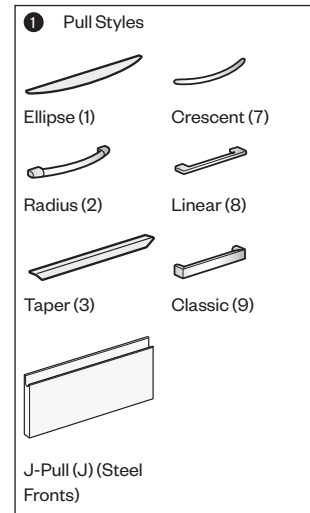

To Order, Specify:

1. Product number.
2. **1 Pull** (see side bar)
3. Trim color for case and front.
   3) Trim color for pull (Ellipse and Radius only).
     - -Ellipse (Non-Metallic trim colors only)
     - -Radius (Metallic trim colors only; upcharge for Metallic trim on pull is included in price.)
4. Trim color for lock plug.