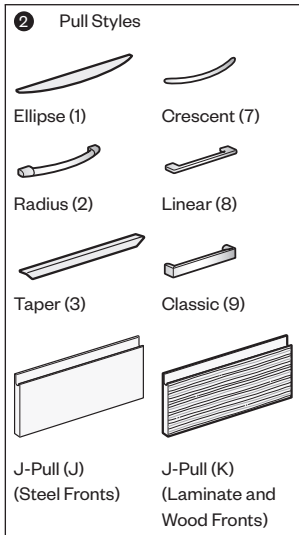

X Series — 1.5H Filing & Storage

1.5H Lateral File – Proud Front

Features

- Includes:
  - –One 12”(305mm)H file drawer and one 6”(152mm)H box drawer
  - –Factory-installed counterweight
- File drawer includes side-to-side hanging bars that accommodate letter, legal, and EDP suspended file folders.
- Drawer front options include painted, high-pressure laminate (HPL), or wood.
- Painted fronts must be specified with painted steel lockbar.
- Laminate fronts can be specified with a painted steel or laminate lockbar.
- Wood fronts can be specified with a painted steel or wood lockbar.
- Optional drawer pulls include Ellipse, Radius, Taper, Crescent, Linear, Classic, and J-Pull.
  - –Ellipse pull available in non-Metallic trim colors only
  - –Radius pull available in Metallic trim colors only
  - –Taper and J-Pull pull trim color matches case trim color
  - –Crescent, Linear and Classic pulls are brushed nickel finish
- Drawers have full extension steel ball-bearing slides.
- Drawer interiors and accessories are black finish color.
- Single lock secures both drawers.
- Lock plug is available in black or chrome.
- For lock options, refer to Lock Program section of the Accessories Price List.
- Glides provide 1.5”(38mm) adjustment range.

Specification Tips

- When using one or more 1.5H units to provide guest seating, file top or common file top is required; specified separately.
- Cushion available for use on file top or common file top; specified separately.

To Order, Specify:

Painted Steel Drawer Fronts

1) Product number, including:

1 Front/Lockbar Option:

- **S** Painted steel fronts/painted steel lockbar

2 Pull (see side bar)

2) Trim color for case and front.

3) Trim color for pull (Ellipse and Radius only).

–Ellipse (Non-Metallic trim colors only)

–Radius (Metallic trim colors only; upcharge for Metallic trim on pull is included in price.)

4) Trim color for lock plug.

Laminate Drawer Fronts

1) Product number, including:

1 Front/Lockbar Option:

- **L** Laminate fronts/painted steel lockbar

- **T** Laminate fronts/laminate lockbar (add **$75.59** list)

2 Pull (see side bar)

2) Trim color for case.

3) Trim color for pull (Ellipse and Radius only).

–Ellipse (Non-Metallic trim colors only)

–Radius (Metallic trim colors only; upcharge for Metallic trim on pull is included in price.)

4) Laminate color for drawer fronts.

5) Edge trim color for drawer fronts.

6) Trim color for lock plug.

Wood Drawer Fronts

1) Product number, including:

1 Front/Lockbar Option:

- **W** Wood fronts/painted steel lockbar

- **R** Wood fronts/wood lockbar (add **$146.10** list)

2 Pull (see side bar)

2) Trim color for case.

3) Trim color for pull (Ellipse and Radius only).

–Ellipse (Non-Metallic trim colors only)

–Radius (Metallic trim colors only; upcharge for Metallic trim on pull is included in price.)

4) Wood finish color for drawer fronts.

5) Trim color for lock plug.