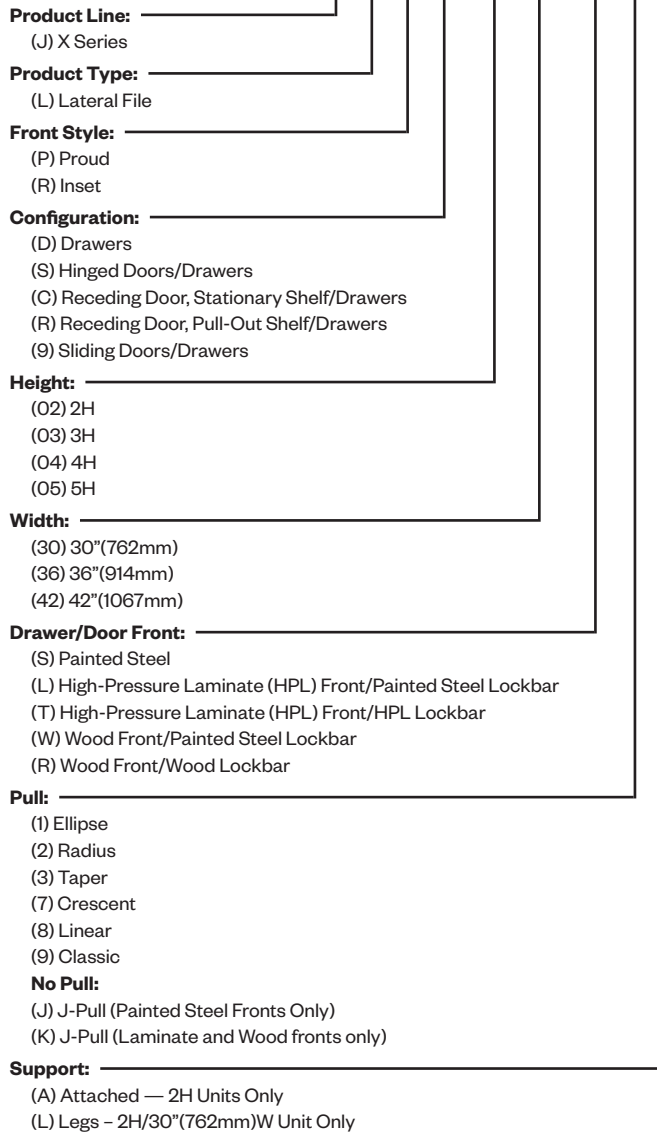

X Series — Lateral Files

Catalog Logic

J L P D - 02 30 - S 1 A