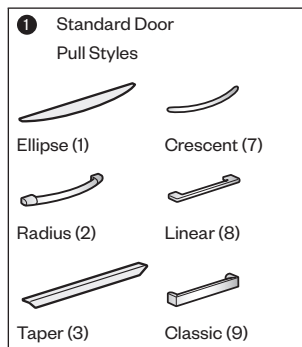

### Features

- Includes:
  - Pedestal section with Individually locking drawers
  - Non-locking valet with coat rod
  - Side-facing bookcase with one or more shelves that are adjustable
- Bookcase in 56.5"(1435mm)H tower includes two shelves that are adjustable in 3"(76mm) increments.
- Bookcase in 63.5"(1613mm) and 64.5"(1638mm)H tower with File/File drawers includes two shelves that are adjustable in 6.25"(159mm) increments.
- Optional drawer/door pulls include Ellipse, Radius, Taper, Crescent, Linear, Classic, and J-Pull.
  - Ellipse pull available in non-Metallic trim colors only
  - Radius pull available in Metallic trim colors only
  - Taper and J-Pull pull trim color matches case trim color
  - Crescent, Linear and Classic pulls are brushed nickel finish
  - J-Pull available with touch latch doors only
- Standard door or touch latch door choice is determined by pull style code.
- Drawers have full extension steel ball-bearing slides.
- Drawer Interiors and accessories are black finish color; bookcase shelf, and valet interior match case color.
- Drawer section contains two locks; left-hand lock secures top file drawer, right-hand lock secures bottom file drawer.
- Valet door does not lock.
- All locks in tower have the same key number.
- Lock plugs are available in black or chrome.
- For lock options, refer to Lock Program section of the Accessories Price List.
- Glides provide 1"(25mm) adjustment range.