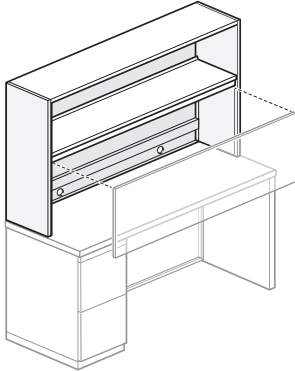

X Series — Vertical Storage Units

Open Front

JUNN
Class FM

Features

- Includes steel top, fixed steel shelf, steel, high-pressure laminate (HPL) or wood end panels, assembly hardware, and double-sided adhesive tape for attachment to desk or credenza.
- Accepts separately specified task lights.
- Vertical clearance between desk/credenza top and underside of shelf is 19"(483mm).
- Unit is standard with two grommets located in the back panel.
- Unit with steel end panels is field assembled; unit with laminate or wood end panels ships fully assembled.

Specification Tip

- Vertical Storage Unit Tackboard is required and must be specified separately.

Note: Tackboard specification is dependent upon VSU End Panel material:
-Laminate and Wood VSU end panels accept the same tackboard.
-Steel VSU end panels accept tackboard designed for use with steel end panels.

To Order, Specify:

Steel End Panels

1) Product number.
2) Trim color for top, shelf, and end panels.separately.

Laminate End Panels

1) Product number.
2) Trim color for top and shelf.
3) Laminate color for end panels.
4) Edge trim color for end panels.

Wood End Panels

1) Product number.
2) Trim color for top and shelf.
3) Wood finish color for end panels.

Actual Height	Actual Depth	Width	Number	Top, Shelf & End Panel Trim	
				A	B
Steel End Panels					
34.25"(870mm)	13.625"(346mm)	48"(1219mm)	JUNN-3348-SN	$1503.46	$1638.97
		60"(1524mm)	JUNN-3360-SN	1579.42	1714.93
		66"(1676mm)	JUNN-3366-SN	1617.40	1752.91
		72"(1829mm)	JUNN-3372-SN	1655.38	1790.89

Actual Height	Actual Depth	Width	Number	Top & Shelf Trim A HPL		Top & Shelf Trim B HPL	
				A	B	A	B
HPL End Panels							
34.25"(870mm)	13.625"(346mm)	48"(1219mm)	JUNN-3348-LN	$1503.46	$1601.47	$1542.68	$1640.69
		60"(1524mm)	JUNN-3360-LN	1579.42	1677.43	1618.64	1716.65
		66"(1676mm)	JUNN-3366-LN	1617.40	1715.41	1656.62	1754.63
		72"(1829mm)	JUNN-3372-LN	1655.38	1753.39	1694.60	1792.61

Actual Height	Height Depth	Width	Number	Top & Shelf Trim A Wood		Top & Shelf Trim B Wood	
				A	B	A	B
Wood End Panels							
34.25"(870mm)	13.625"(346mm)	48"(1219mm)	JUNN-3348-WN	$ 1972.45	$2070.46	$2055.95	$ 2153.96
		60"(1524mm)	JUNN-3360-WN	2048.41	2146.42	2131.91	2229.92
		66"(1676mm)	JUNN-3366-WN	2086.39	2184.40	2169.89	2267.90
		72"(1829mm)	JUNN-3372-WN	2124.37	2222.38	2207.87	2305.88