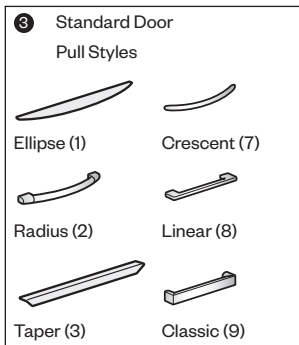

### Features

- Includes a single case with choice of:
  - Four 18"(457mm)W or six 12"(305mm)W compartments separated by divider panels, with individually locking doors
  - Lower 12"(305mm) file drawer or 12"(305mm) open section
- Each compartment Includes one shelf that adjusts in 2"(51mm) increments.
- Laminate drawer (when specified) includes side-to-side hanging bars.
- Door/drawer front options include painted, high-pressure laminate (HPL), or wood.
- Painted fronts must be specified with painted steel top.
- Laminate fronts can be specified with painted steel or laminate top.
- Wood fronts can be specified with painted steel or wood top.
- Optional door/drawer pulls include Ellipse, Radius, Taper, Crescent, Linear, Classic, and No Pull (touch latch).
  - Ellipse pull available in non-Metallic trim colors only
  - Radius pull available in Metallic trim colors only
  - Taper pull trim color matches case color
  - Crescent, Linear and Classic pulls are brushed nickel finish
- Shelves and interior match case color.
- Each door locks separately and is randomly keyed.
- Lower file drawer is non-locking.
- Lock plugs are available in black or chrome.
- For lock options, refer to Lock Program section of the Accessories Price List.
- Glides provide 1.5"(38mm) adjustment range.
- The following accessories can be specified separately and field installed:
  - Shelf
  - Power module and bracket\*
  - Locker boot tray (12"(305mm)W compartments only)
- File/Common Tops may be used for 18.75"(476mm)D storage runs.
- For locker with open lower section, a base liner can be specified separately to conceal the leveling glide access holes and unused hardware attachment holes in the bottom panel.