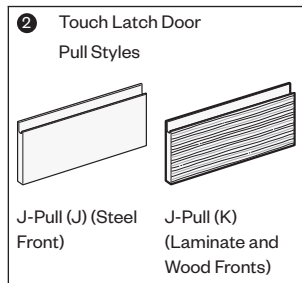

## Features

- Includes one shelf that adjusts in 6" (152mm) increments and attachment hardware.
- Hinged doors feature full access hinges.
- Door front options include painted, high-pressure laminate (HPL), or wood.
- Painted fronts must be specified with painted steel lockbar.
- Laminate fronts can be specified with a painted steel or laminate lockbar.
- Wood fronts can be specified with a painted steel or wood lockbar.
- Optional door pulls include Ellipse, Radius, Taper, Crescent, Linear, Classic and J-Pull.
  - Ellipse pull available in non-metallic trim colors only
  - Radius pull available in metallic trim colors only
  - Taper and J-Pull trim color matches case trim color
  - Crescent, Linear and Classic pulls are brushed nickel finish
  - J-Pull available with touch latch doors only
- Standard door or touch latch door choice is determined by pull style code.
- Touch latch doors have touch latch mechanism on the right door, controlling access to both sides.
- Cabinet interior and shelf match case color.
- Lock is centered on front edge of cabinet top.
- Lock plug is available in black or chrome.
- For lock options, refer to Lock Program section of the Accessories Price List.
- Glides provide 1.5" (38mm) adjustment range.