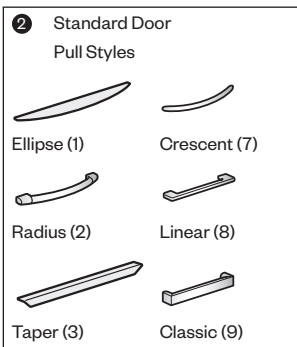

② No Pulls
Touch Latch Doors = (J)

Features

- Includes two, three or four shelves that adjust in 6"(152mm) increments.
- Hinged doors feature full access hinges.
- Optional door pulls include Ellipse, Radius, Taper, Crescent, Linear, Classic, and No Pull (touch latch).
  - -Ellipse pull available in non-metallic trim colors only
  - -Radius pull available in metallic trim colors only
  - -Taper trim color matches case trim color
  - -Crescent, Linear and Classic pulls are brushed nickel finish
- Touch latch doors have touch latch mechanism on the right door, controlling access to both sides.
- Cabinet interior and shelves match case color.
- Lock is located next to pull on right-hand door.
- Lock plug is available in black or chrome.
- For lock options, refer to Lock Program section of the Accessories Price List.
- Glides provide 1.5"(38mm) adjustment range.

Specification Tips

- 3H cabinet accommodates two rows of standard-height binders; 4H cabinet accommodates three rows of standard-height binders.
- 5H accommodates four rows of standard height binders when shelf insert liner is ordered and installed.
- Additional accessories are available and can be specified separately.
- A shelf insert liner is available in eParts that provides shelf adjustment flexibility to 2.5"(64mm):
  - -3H: part#: 8514-1826
  - -4H: part#: 8514-1827
  - -5H: part#: 8514-1828

To Order, Specify:

1) Product number, including:
  - ① **Door Front Option:**
    - S Painted Steel
  - ② **Pull** (see side bar)
2) Trim color for door fronts and case.
3) Trim color for pull (Ellipse and Radius only).
  - -Ellipse (Non-Metallic trim colors only)
  - -Radius (Metallic trim colors only; upcharge for Metallic trim on pull is included in price.)
4) Trim color for lock plug.