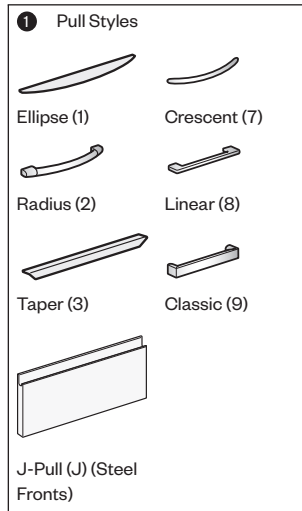

X Series — Filing & Storage with Individually Locking Drawers Suspended Pedestal

Features

- Includes steel pedestal with individually locking drawers and attachment hardware.
- Optional drawer pulls include Ellipse, Radius, Taper, Crescent, Linear, Classic, and J-Pull.
  - –Ellipse pull available in non-Metallic trim colors only
  - –Radius pull available in Metallic trim colors only
  - –Taper and J-Pull pull trim color matches case trim color
  - –Crescent, Linear and Classic pulls are brushed nickel finish
- Drawers have full extension steel ball-bearing slides.
- Drawer interiors and accessories are black finish color.
- Pedestal has two locks; left-hand lock secures top file drawer, right-hand lock secures bottom file drawer.
- Lock plugs are available in black or chrome.
- For lock options, refer to Lock Program section of the Accessories Price List.

Specification Tips

- When attaching pedestal to a square edge worksurface, the pedestal depth must be equal to, or less than the worksurface depth.
  - –18"(457mm) square edge worksurface accepts an 18"(457mm)D pedestal
  - –24"(610mm) square edge worksurface accepts an 18"(457mm) or 24"(610mm)D pedestal
  - –30"(762mm) square edge worksurface accepts an 18"(457mm), 24"(610mm), or 30"(762mm)D pedestal
- When attaching pedestal to a knife edge worksurface, the pedestal depth must be at least 6"(152mm) less than worksurface depth.
  - –18"(457mm)D knife edge worksurface will not accept a suspended pedestal
  - –24"(610mm)D knife edge worksurface will accept an 18"(457mm)D pedestal
  - –30"(762mm)D knife edge worksurface will accept an 18"(457mm) or 24"(610mm)D pedestal
- For use with Compose, UniGroup, and UniGroup Too systems applications only.
- Not for use with steel caseloads.
- Not for use with 18"(457mm)D worksurface with knife edge.
- 18"(457mm)D pedestal accommodates letter-size filing only.
- Additional accessories are available and can be specified separately.

To Order, Specify:

1) Product number.
2. 1 Pull (see side bar)
2) Trim color for case and front.
  - –Ellipse (Non-Metallic trim colors only)
  - –Radius (Metallic trim colors only; upcharge for Metallic trim on pull is included in price.)
4) Trim color for lock plug.

Actual Depth	Actual Width	Pull	Number¹	Trim A	B
27.5"(699mm)H, File/File					
17"(432mm)	15"(381mm)	1, 3, 8	JPHW-18-S ■	$ 850.13	$ 928.85
		2, 7	JPHW-18-S ■	935.13	1013.85
		9, J	JPHW-18-S ■	954.43	1033.15
23"(584mm)	15"(381mm)	1, 3, 8	JPHW-24-S ■	$ 897.45	$ 989.30
		2, 7	JPHW-24-S ■	982.45	1074.30
		9, J	JPHW-24-S ■	1001.75	1093.60