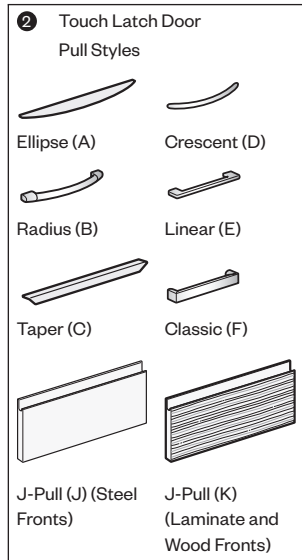

Features

- Includes:
  - -36"(914mm)H storage unit with two shelves that adjusts in 6"(152mm) increments
  - -Two 12"(305mm)H lateral file drawers
- Lateral file drawers include side-to-side hanging bars that accommodate letter, legal, EDP, international A4, and foolscap suspended file folders.
- Drawer/door front options include painted, high-pressure laminate (HPL), or wood.
- Painted fronts must be specified with painted steel lockbar.
- Laminate fronts can be specified with a painted steel or laminate lockbar.
- Wood fronts can be specified with a painted steel or wood lockbar.
- Optional drawer/door pulls include Ellipse, Radius, Taper, Crescent, Linear, Classic and J-Pull.
  - -Ellipse pull available in non-metallic trim colors only
  - -Radius pull available in metallic trim colors only
  - -Taper and J-Pull trim color matches case trim color
  - -Crescent, Linear and Classic pulls are brushed nickel finish
  - -J-Pull available with touch latch doors only
- Standard door or touch latch door choice is determined by pull style code.
- Touch latch doors have touch latch mechanism on the right door, controlling access to both sides.
- Drawers have full extension steel ball-bearing slides.
- Drawer interior and accessories are black finish color. Storage unit interior and shelf match case color.
- Lock centered on front edge of unit top secures all drawers. Storage unit locks separately.
- All locks have the same key number.
- Lock plugs are available in black or chrome.
- For lock options, refer to Lock Program section of the Accessories Price List.
- Glides provide 1.5"(38mm) adjustment range.

Specification Tips

- Storage unit accommodates two rows of standard-height binders.
- A separately specified counterweight is recommended when unit is not ganged to another file or anchored to a fixed object.
- Additional accessories are available and can be specified separately.

To Order, Specify:

Painted Steel Drawer/Door Fronts

1. Product number, including:
   1. **1 Front/Lockbar Option:**
      - **SS** Painted steel fronts/painted steel lockbar
   2. **2 Pull** (see side bar) (add **$44.54** list) for touch latch door(s).
2. Trim color for drawer/door fronts and case.
3. Trim color for pull (Ellipse and Radius only).
   - -Ellipse (Non-Metallic trim colors only)
   - -Radius (Metallic trim colors only; upcharge for Metallic trim on pull is included in price.)
4. Trim color for lock plug.

Laminate Drawer/Door Fronts

1. Product number, including:
   1. **1 Front/Lockbar Option:**
      - **LL** Laminate fronts/painted steel lockbar
      - **TT** Laminate fronts/laminate lockbar (add **$75.59** list)
   2. **2 Pull** (see side bar) (add **$44.54** list) for touch latch door(s).
2. Trim color for case.
3. Trim color for pull (Ellipse and Radius only).
   - -Ellipse (Non-Metallic trim colors only)
   - -Radius (Metallic trim colors only; upcharge for Metallic trim on pull is included in price.)
4. Laminate color for drawer/door fronts.
5. Edge trim color for drawer/door fronts.
6. Trim color for lock plug.

Wood Drawer/Door Fronts