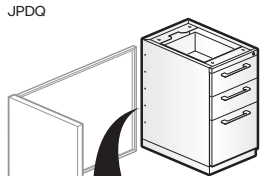

X Series — Desk Pedestals