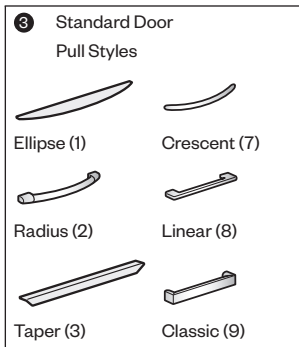

Features

- Includes three 12"(305mm)W compartments separated by a divider panel, with individual doors.
- Each compartment Includes:
  - -Upper shelf that adjusts in 2"(51mm) increments
  - -Coat hook
- Door front options include painted, high-pressure laminate (HPL), or wood.
- Painted fronts must be specified with painted steel top.
- Laminate fronts can be specified with painted steel or laminate top.
- Wood fronts can be specified with painted steel or wood top.
- Optional door pulls include Ellipse, Radius, Taper, Crescent, Linear, Classic, and No Pull (touch latch).
  - -Ellipse pull available in non-Metallic trim colors only
  - -Radius pull available in Metallic trim colors only
  - -Taper pull trim color matches case color
  - -Crescent, Linear and Classic pulls are brushed nickel finish
- Shelves and interior match case color.
- Each door locks separately and is randomly keyed.
- Lock plugs are available in black or chrome.
- For lock options, refer to Lock Program section of the Accessories Price List.
- Glides provide 1.5"(38mm) adjustment range.
- Triple group locker is dimensioned for use in storage banks.
- May be used adjacent to locker of same height and depth; base aesthetic will differ slightly.
- The following accessories can be specified separately and field installed:
  - -Shelf
  - -Power module and bracket*
  - -Locker boot tray
- File/Common Tops may be used for 18.75"(476mm)D storage runs.

To Order, Specify:

Painted Steel Door Fronts

1) Product number, including:

1 Door Orientation:

- **Z** Left-hand
- **Y** Right-hand

2 Door Front Option:

- **S** Painted steel

3 Pull (see side bar)

4 Top Option:

- **R** Regular top

2) Trim color for case, front, and top.
3) Trim color for pull (Ellipse and Radius only).
  -Ellipse (Non-Metallic trim colors only)
  -Radius (Metallic trim colors only; upcharge for Metallic trim on pull is included in price.)
4) Trim color for lock plug.

*See Electrical Accessories Price List

To Order, Specify (cont'd):

Laminate Door Fronts

1) Product number, including:

1 Door Orientation:

- **Z** Left-hand
- **Y** Right-hand

2 Door Front Option:

- **L** Laminate

3 Pull (see side bar)

4 Top Option:

- **R** Regular top
- **L** Laminate top (add **$226.87** list)

2) Trim color for case.
3) Trim color for pull (Ellipse and Radius only).
  -Ellipse (Non-Metallic trim colors only)
  -Radius (Metallic trim colors only; upcharge for Metallic trim on pull is included in price.)
4) Laminate color for doors (and top, if laminate top is specified).
5) Edge trim color for doors (and top, if laminate top is specified).
6) Trim color for lock plug.

Wood Door Fronts

1) Product number, including:

1 Door Orientation:

- **Z** Left-hand
- **Y** Right-hand

2 Door Front Option:

- **W** Wood

3 Pull (see side bar)

4 Top Option:

- **R** Regular top
- **W** Wood top (add **$453.27** list)