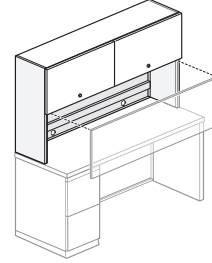

Slow-Close Flipper Door