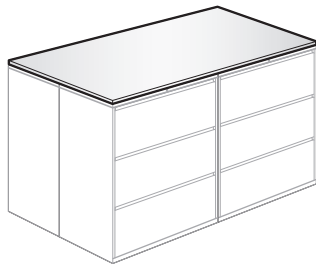

To Order, Specify:

1) Product number.
2) Wood finish color.

Depth	Width	Number	Wood	
			A	B
18”(457mm)	60”(1524mm)	JTRW-1860-KXKXS	$ 1319.07	$ 1415.10
	66”(1676mm)	JTRW-1866-KXKXS	1413.41	1526.90
	72”(1829mm)	JTRW-1872-KXKXS	1507.75	1638.70
	78”(1981mm)	JTRW-1878-KXKXS	1602.09	1750.50
	84”(2134mm)	JTRW-1884-KXKXS	1696.43	1862.30
	90”(2286mm)	JTRW-1890-KXKXS	1790.77	1974.10
	96”(2438mm)	JTRW-1896-KXKXS	1885.11	2085.90
	102”(2591mm)	JTRW-18A2-KXKXS	1979.45	2197.70
	108”(2743mm)	JTRW-18A8-KXKXS	2073.79	2309.50
	114”(2896mm)	JTRW-18B4-KXKXS	2168.13	2421.30
	120”(3048mm)	JTRW-18C0-KXKXS	2262.47	2533.10
36”(914mm)	30”(762mm)	JTRW-3630-KXKXS	$ 1284.17	$ 1327.83
	36”(914mm)	JTRW-3636-KXKXS	1472.85	1551.43
	42”(1067mm)	JTRW-3642-KXKXS	1661.53	1775.03
	60”(1524mm)	JTRW-3660-KXKXS	2227.57	2445.83
	66”(1676mm)	JTRW-3666-KXKXS	2416.25	2669.43
	72”(1829mm)	JTRW-3672-KXKXS	2604.93	2893.03
	78”(1981mm)	JTRW-3678-KXKXS	2793.61	3116.63
	84”(2134mm)	JTRW-3684-KXKXS	2982.29	3340.23
	90”(2286mm)	JTRW-3690-KXKXS	3170.97	3563.83
	96”(2438mm)	JTRW-3696-KXKXS	3359.65	3787.43
	102”(2591mm)	JTRW-36A2-KXKXS	3548.33	4011.03
	108”(2743mm)	JTRW-36A8-KXKXS	3737.01	4234.63
	114”(2896mm)	JTRW-36B4-KXKXS	3925.69	4458.23
	120”(3048mm)	JTRW-36C0-KXKXS	4114.37	4681.83

JTRW-3660
Class FM