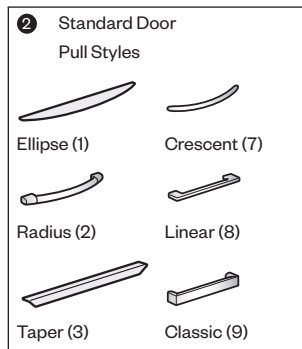

Features

- Includes:
  - -36"(914mm)H storage unit with two shelves that adjusts in 6"(152mm) increments
  - -Two 12"(305mm)H lateral file drawers
- Lateral file drawers include side-to-side hanging bars that accommodate letter, legal, EDP, international A4, and foolscap suspended file folders.
- Drawer/door front options include painted, high-pressure laminate (HPL), or wood.
- Painted fronts must be specified with painted steel lockbar.
- Laminate fronts can be specified with a painted steel or laminate lockbar.
- Wood fronts can be specified with a painted steel or wood lockbar.
- Optional drawer/door pulls include Ellipse, Radius, Taper, Crescent, Linear, Classic and J-Pull.
  - -Ellipse pull available in non-metallic trim colors only
  - -Radius pull available in metallic trim colors only
  - -Taper and J-Pull trim color matches case trim color
  - -Crescent, Linear and Classic pulls are brushed nickel finish
  - -J-Pull available with touch latch doors only
- Standard door or touch latch door choice is determined by pull style code.
- Touch latch doors have touch latch mechanism on the right door, controlling access to both sides.
- Drawers have full extension steel ball-bearing slides.
- Drawer interior and accessories are black finish color. Storage unit interior and shelf match case color.
- Lock centered on front edge of unit top secures all drawers. Storage unit locks separately.
- All locks have the same key number.
- Lock plugs are available in black or chrome.
- For lock options, refer to Lock Program section of the Accessories Price List.
- Glides provide 1.5"(38mm) adjustment range.

Specification Tips

- Storage unit accommodates two rows of standard-height binders.
- A separately specified counterweight is recommended when unit is not ganged to another file or anchored to a fixed object.
- Additional accessories are available and can be specified separately.

To Order, Specify:

Painted Steel Drawer/Door Fronts

1. Product number, including:
   1. **1 Front/Lockbar Option:**
      - **SS** Painted steel fronts/painted steel lockbar
   2. **2 Pull** (see side bar) (add **$44.54** list) for touch latch door(s).
2. Trim color for drawer/door fronts and case.
3. Trim color for pull (Ellipse and Radius only).
   - -Ellipse (Non-Metallic trim colors only)
   - -Radius (Metallic trim colors only; upcharge for Metallic trim on pull is included in price.)
4. Trim color for lock plug.

Laminate Drawer/Door Fronts

1. Product number, including:
   1. **1 Front/Lockbar Option:**
      - **LL** Laminate fronts/painted steel lockbar
      - **TT** Laminate fronts/laminate lockbar (add **$75.59** list)
   2. **2 Pull** (see side bar) (add **$44.54** list) for touch latch door(s).
2. Trim color for case.
3. Trim color for pull (Ellipse and Radius only).
   - -Ellipse (Non-Metallic trim colors only)
   - -Radius (Metallic trim colors only; upcharge for Metallic trim on pull is included in price.)
4. Laminate color for drawer/door fronts.
5. Edge trim color for drawer/door fronts.
6. Trim color for lock plug.

Wood Drawer/Door Fronts