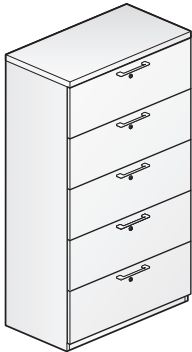

JLPW-0530-S