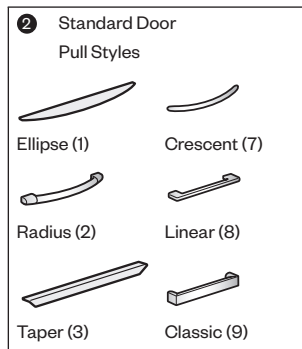

Features

- Includes:
  - -24"(610mm)H storage unit with one shelf that adjust in 6"(152mm) increments
  - -Three 12"(305mm)H lateral file drawers
- Lateral file drawers include side-to-side hanging bars that accommodate letter, legal, EDP, international A4, and foolscap suspended file folders.
- Drawer/door front options include painted, high-pressure laminate (HPL), or wood.
- Painted fronts must be specified with painted steel lockbar.
- Laminate fronts can be specified with a painted steel or laminate lockbar.
- Wood fronts can be specified with a painted steel or wood lockbar.
- Optional drawer/door pulls include Ellipse, Radius, Taper, Crescent, Linear, Classic and J-Pull.
  - -Ellipse pull available in non-metallic trim colors only
  - -Radius pull available in metallic trim colors only
  - -Taper and J-Pull trim color matches case trim color
  - -Crescent, Linear and Classic pulls are brushed nickel finish
  - -J-Pull available with touch latch doors only
- Standard door or touch latch door choice is determined by pull style code.
- Touch latch doors have touch latch mechanism on the right door, controlling access to both sides.
- Drawer has full extension steel ball-bearing slides.
- Drawer interior and accessories are black finish color. Storage unit interior and shelf match case color.
- Lock centered on front edge of unit top secures all drawers. Storage unit locks separately.
- All locks have the same key number.
- Lock plugs are available in black or chrome.
- For lock options, refer to Lock Program section of the Accessories Price List.
- Glides provide 1.5"(38mm) adjustment range.

Specification Tips

- Storage unit accommodates one row of standard-height binders.
- A separately specified counterweight is recommended when unit is not ganged to another file or anchored to a fixed object.
- Additional accessories are available and can be specified separately.

To Order, Specify:

Painted Steel Drawer/Door Fronts

1) Product number, including:

1 Front/Lockbar Option:

SS Painted steel fronts/painted steel lockbar

2 Pull (see side bar)

(add **$44.54** list) for touch latch door(s).

2) Trim color for drawer/door fronts and case.

3) Trim color for pull (Ellipse and Radius only).

-Ellipse (Non-Metallic trim colors only)
-Radius (Metallic trim colors only; upcharge for Metallic trim on pull is included in price.)

4) Trim color for lock plug.

Laminate Drawer/Door Fronts

1) Product number, including:

1 Front/Lockbar Option:

LL Laminate fronts/painted steel lockbar

TT Laminate fronts/laminate lockbar (add **$75.59** list)

2 Pull (see side bar)

(add **$44.54** list) for touch latch door(s).

2) Trim color for case.

3) Trim color for pull (Ellipse and Radius only).

-Ellipse (Non-Metallic trim colors only)
-Radius (Metallic trim colors only; upcharge for Metallic trim on pull is included in price.)

4) Laminate color for drawer/door fronts.

5) Edge trim color for drawer/door fronts.

6) Trim color for lock plug.

Wood Drawer/Door Fronts

1) Product number, including: