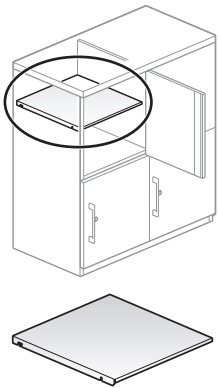

Cubby Locker Shelf

JACS-1812-S
Class FM2

Features

- Includes a painted steel locker shelf and attachment hardware.
- Attaches inside a 12"(305mm) or 18"(457mm)W cubby locker or cubby combination locker.

Specification Tip

- Match shelf width to compartment width.

To Order, Specify:

1) Product number.
2) Trim color.

Actual Depth	Width	Number	Trim	
			A	B
17.5"(445mm)	12"(305mm)	JACS-1812-S	$80.82	$ 91.53
17.5"(445mm)	18"(457mm)	JACS-1818-S	89.52	103.17