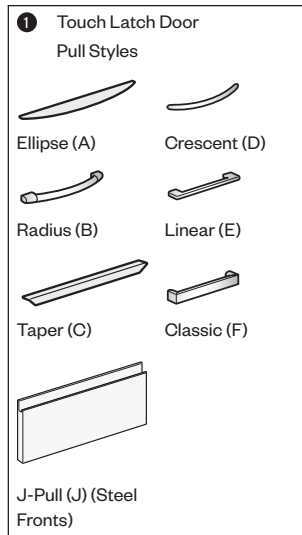

### Features

- Includes:
  - Pedestal section with Individually locking drawers
  - Non-locking valet with coat rod
  - Side-facing bookcase with one or more shelves that are adjustable
- Bookcase in 56.5"(1435mm)H tower includes two shelves that are adjustable in 3"(76mm) increments.
- Bookcase in 63.5"(1613mm) and 64.5"(1638mm)H tower with File/File drawers includes two shelves that are adjustable in 6.25"(159mm) increments.
- Optional drawer/door pulls include Ellipse, Radius, Taper, Crescent, Linear, Classic, and J-Pull.
  - Ellipse pull available in non-Metallic trim colors only
  - Radius pull available in Metallic trim colors only
  - Taper and J-Pull pull trim color matches case trim color
  - Crescent, Linear and Classic pulls are brushed nickel finish
  - J-Pull available with touch latch doors only
- Standard door or touch latch door choice is determined by pull style code.
- Drawers have full extension steel ball-bearing slides.
- Drawer Interiors and accessories are black finish color; bookcase shelf, and valet interior match case color.
- Drawer section contains two locks; left-hand lock secures top file drawer, right-hand lock secures bottom file drawer.
- Valet door does not lock.
- All locks in tower have the same key number.
- Lock plugs are available in black or chrome.
- For lock options, refer to Lock Program section of the Accessories Price List.
- Glides provide 1"(25mm) adjustment range.