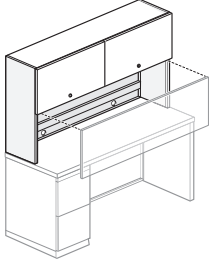

Statement of Line

X Series — Vertical Storage Units (cont'd)

Pages 165-180

Flipper Door – HPL Front with Steel End Panels