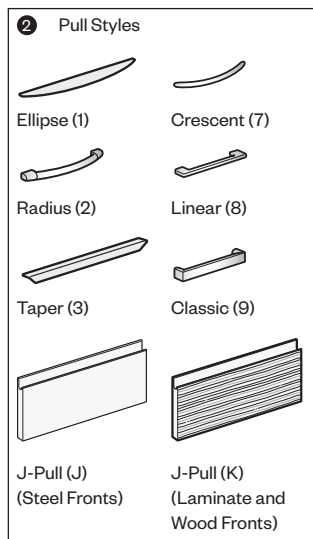

### Features

- Includes steel pedestal and attachment hardware.
- Pedestal with pencil drawers and/or box drawers includes a single pencil tray.
- Box drawers include one divider in each drawer.
- Drawer front options include painted, high-pressure laminate (HPL), or wood.
- Laminate fronts can be specified with a painted steel or laminate lockbar.
- Wood fronts can be specified with a painted steel or wood lockbar.
- Optional drawer pulls include Ellipse, Radius, Taper, Crescent, Linear, Classic, and J-Pull.
  - Ellipse pull available in non-metallic trim colors only
  - Radius pull available in metallic trim colors only
  - Taper, and J-Pull trim color matches case trim color
  - Crescent, Linear and Classic pulls are brushed nickel finish
- Drawers have full extension steel ball-bearing slides.
- Drawer interiors and accessories are black finish color.
- Single lock secures all drawers.
- Lock plug is available in black or chrome.
- For lock options, refer to Lock Program section of the Accessories Price List.
- Glides provide 1”(25mm) adjustment range.