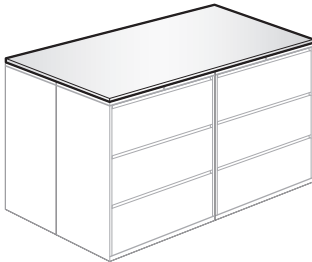

JTRL-3660
Class FM

Features

- Includes laminate top and attachment hardware.
- Intended for use on multiple files with inset style fronts.
- 36”(914mm)D top is intended for back-to-back file applications.
- 1.18”(30mm) thick high-pressure laminate (HPL) top has 3mm edgeband on the front and back edges, 1mm edgeband on the sides.

Specification Tips

- Top attaches to metal file top with fasteners. Field drilling is required.
- Designed to be used on X Series lateral files with inset style fronts only.
- Common tops are designed to span a maximum of 3 units. If spanning more than 3 units, please contact Tailored Solutions to order the correct dimensions.

To Order, Specify:

1) Product number.
2) Laminate color.
3) Edge trim color.

Depth	Width	Number	HPL		
			A	B	E
18”(457mm)	60”(1524mm)	JTRL-1860-JYJYS	$ 803.75	$ 868.43	$ 1151.11
	66”(1676mm)	JTRL-1866-JYJYS	873.65	943.93	1261.21
	72”(1829mm)	JTRL-1872-JYJYS	943.55	1019.43	1371.31
	78”(1981mm)	JTRL-1878-JYJYS	1013.45	1094.93	1481.41
	84”(2134mm)	JTRL-1884-JYJYS	1083.35	1170.43	1591.51
	90”(2286mm)	JTRL-1890-JYJYS	1153.25	1245.93	1701.61
	96”(2438mm)	JTRL-1896-JYJYS	1223.15	1321.43	1811.71
	102”(2591mm)	JTRL-18A2-JYJYS	1293.05	1396.93	1921.81
	108”(2743mm)	JTRL-18A8-JYJYS	1362.95	1472.43	2031.91
	114”(2896mm)	JTRL-18B4-JYJYS	1432.85	1547.93	2142.01
	120”(3048mm)	JTRL-18C0-JYJYS	1502.75	1623.43	2252.11
36”(914mm)	30”(762mm)	JTRL-3630-JYJYS	$ 768.73	$ 830.59	$ 1095.94
	36”(914mm)	JTRL-3636-JYJYS	908.53	981.59	1316.14
	42”(1067mm)	JTRL-3642-JYJYS	1048.33	1132.59	1536.34
	60”(1524mm)	JTRL-3660-JYJYS	1467.73	1585.59	2196.94
	66”(1676mm)	JTRL-3666-JYJYS	1607.53	1736.59	2417.14
	72”(1829mm)	JTRL-3672-JYJYS	1747.33	1887.59	2637.34
	78”(1981mm)	JTRL-3678-JYJYS	1887.13	2038.59	2857.54
	84”(2134mm)	JTRL-3684-JYJYS	2026.93	2189.59	3077.74
	90”(2286mm)	JTRL-3690-JYJYS	2166.73	2340.59	3297.94
	96”(2438mm)	JTRL-3696-JYJYS	2306.53	2491.59	3518.14
	102”(2591mm)	JTRL-36A2-JYJYS	2446.33	2642.59	3738.34
	108”(2743mm)	JTRL-36A8-JYJYS	2586.13	2793.59	3958.54
	114”(2896mm)	JTRL-36B4-JYJYS	2725.93	2944.59	4178.74
	120”(3048mm)	JTRL-36C0-JYJYS	2865.73	3095.59	4398.94