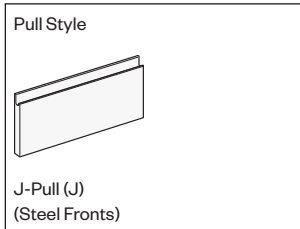

J-Pull (J)
(Steel Fronts)

Features

- Box drawer with 12"(305mm) open includes a 12"(305mm)H open section with a 6"(152mm)H box drawer above.
- 6"(152mm) open with file drawer includes one 12"(305mm)H file drawer with a 6"(152mm)H open section above, and factory-installed counterweight.
- File drawer includes side-to-side hanging bars that accommodate letter, legal, and EDP suspended file folders.
- Drawers have full extension steel ball-bearing slides.
- Drawer interiors and accessories are black finish color. Open section interior matches case color.
- Lock plugs are available in black or chrome.
- For lock options, refer to Lock Program section of the Accessories Price List.
- Glides provide 1.5"(38mm) adjustment range.

Specification Tips

- When using one or more 1.5H units to provide guest seating, file top or common file top is required; specified separately.
- Cushion available for use on file top or common file top; specified separately.
- For file with open lower section, a base liner can be specified separately to conceal the leveling glide access holes and unused hardware attachment holes in the bottom panel.

To Order, Specify:

1) Product number.
2) Trim color for case and front.
3) Trim color for lock plug.

Actual Depth	Width	Pull	Number	Trim A	B
1.5H, 21.5"(546mm), Box Drawer with 12"(305mm) Open					
18"(457mm)	29.885"(759mm)	J	JCRC-1530-SJ	$ 1763.54	$ 1903.57
	35.885"(911mm)	J	JCRC-1536-SJ	2059.52	2241.61
	41.885"(1064mm)	J	JCRC-1542-SJ	2355.50	2579.65
1.5H, 21.5"(546mm), 6"(152mm) Open with File Drawer					
18"(457mm)	29.885"(759mm)	J	JCRZ-1530-SJ	$ 1772.20	$ 1912.23
	35.885"(911mm)	J	JCRZ-1536-SJ	2068.18	2250.27
	41.885"(1064mm)	J	JCRZ-1542-SJ	2364.16	2588.31