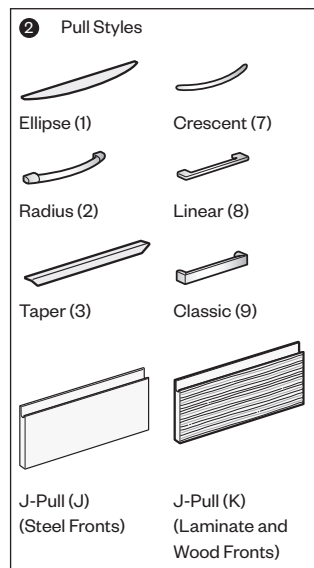

Specification Tips

- For a mobile pedestal with a cushion top, specify **C** in the third option.

Example: JPMA-24-S1C.

A pedestal with this option will not include a top, allowing a cushion top to be field installed. Specify cushion top separately.

- Mobile file/file pedestal with a cushion top will not fit under a work surface.
- Additional accessories are available and can be specified separately.

To Order, Specify:

Painted Steel Drawer Fronts

1) Product number, including:

1 Front/Lockbar Option:

- **S** Painted steel fronts/painted steel lockbar

2 Pull (see side bar)

2) Trim color for drawer fronts and case.
3) Trim color for pull (Ellipse and Radius only).
  - –Ellipse (Non-Metallic trim colors only)
  - –Radius (Metallic trim colors only; upcharge for Metallic trim on pull is included in price.)
4) Trim color for lock plug.

Laminate Drawer Fronts

1) Product number, including:

1 Front/Lockbar Option:

- **L** Laminate fronts/painted steel lockbar

- **T** Laminate fronts/laminate lockbar (add **$94.12** list)

2 Pull (see side bar)

2) Trim color for case.
3) Trim color for pull (Ellipse and Radius only).
  - –Ellipse (Non-Metallic trim colors only)
  - –Radius (Metallic trim colors only; upcharge for Metallic trim on pull is included in price.)

4) Laminate color for drawer fronts.
5) Edge trim color for drawer fronts.
6) Trim color for lock plug.

Wood Drawer Fronts

1) Product number, including:

1 Front/Lockbar Option:

- **W** Wood fronts/painted steel lockbar

- **R** Wood fronts/wood lockbar (add **$183.68** list)

2 Pull (see side bar)

2) Trim color for case.
3) Trim color for pull (Ellipse and Radius only).
  - –Ellipse (Non-Metallic trim colors only)
  - –Radius (Metallic trim colors only; upcharge for Metallic trim on pull is included in price.)
4) Wood finish for drawer fronts.
5) Trim color for lock plug.