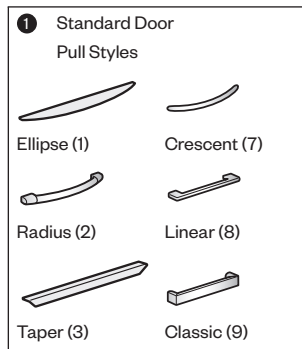

Features

- Includes:
  - -Pedestal section with Individually locking drawers
  - -Non-locking valet with coat rod
  - -Side-facing bookcase with one shelf that adjusts in 3"(76mm) increments
- Optional drawer/door pulls include Ellipse, Radius, Taper, Crescent, Linear, Classic, and J-Pull.
  - -Ellipse pull available in non-Metallic trim colors only
  - -Radius pull available in Metallic trim colors only
  - -Taper and J-Pull pull trim color matches case trim color
  - -Crescent, Linear and Classic pulls are brushed nickel finish
  - -J-Pull available with touch latch doors only
- Standard door or touch latch door choice is determined by pull style code.
- Drawers have full extension steel ball-bearing slides.
- Drawer Interiors and accessories are black finish color; bookcase, shelf, and valet interior match case color.
- Drawer section contains two locks; left-hand lock secures top file drawer, right-hand lock secures bottom file drawer.
- Valet door does not lock.
- All locks in tower have the same key number.
- Lock plugs are available in black or chrome.
- For lock options, refer to Lock Program section of the Accessories Price List.
- Glides provide 1"(25mm) adjustment range.

Specification Tips

- Optional white translucent top adds 2.75"(70mm) to overall height of unit.
- Additional storage unit shelves can be specified separately.

To Order, Specify:

1. Product number.
2. **1 Pull** (see side bar) (add **$44.54**) list for touch latch doors
   - **2 Top Option:**
     - **R** Regular top
     - **T** Translucent top (add **$789.06** list)
3. Trim color for case and front.
4. Trim color for pull (Ellipse and Radius only).
   - -Ellipse (Non-Metallic trim colors only)
   - -Radius (Metallic trim colors only; upcharge for Metallic trim on pull is included in price.)
5. Trim color for lock plug.

Actual Depth	Actual Width	Pull	Number	1 2	Trim A	B
4H, 48.5"(1232mm) - File/File, Valet Right						
23.625"(600mm)	24"(610mm)	1, 3, 8	J2BW-4824-SS	■ ■	$ 3557.83	$3802.18
		2, 7	J2BW-4824-SS	■ ■	3685.33	3929.68
		9, J	J2BW-4824-SS	■ ■	3714.28	3958.63
4H, 48.5"(1232mm) - File/File, Valet Left						
23.625"(600mm)	24"(610mm)	1, 3, 8	J2BX-4824-SS	■ ■	$ 3557.83	$3802.18
		2, 7	J2BX-4824-SS	■ ■	3685.33	3929.68
		9, J	J2BX-4824-SS	■ ■	3714.28	3958.63
4H, 51.5"(1308mm) - File/File, Valet Right						
23.625"(600mm)	24"(610mm)	1, 3, 8	J2BW-5124-SS	■ ■	$3679.18	$3938.28
		2, 7	J2BW-5124-SS	■ ■	3806.68	4065.78
		9, J	J2BW-5124-SS	■ ■	3835.63	4094.73
4H, 51.5"(1308mm) - File/File, Valet Left						
23.625"(600mm)	24"(610mm)	1, 3, 8	J2BX-5124-SS	■ ■	$3679.18	$3938.28
		2, 7	J2BX-5124-SS	■ ■	3806.68	4065.78
		9, J	J2BX-5124-SS	■ ■	3835.63	4094.73