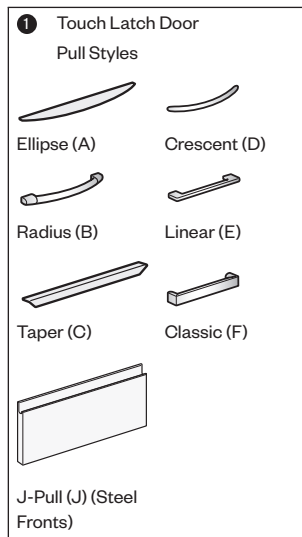

### Features

- Includes:
  - Pedestal section with Individually locking drawers
  - Non-locking valet with coat rod
  - Side-facing bookcase with one shelf that adjusts in 3"(76mm) increments
- Optional drawer/door pulls include Ellipse, Radius, Taper, Crescent, Linear, Classic, and J-Pull.
  - Ellipse pull available in non-Metallic trim colors only
  - Radius pull available in Metallic trim colors only
  - Taper and J-Pull pull trim color matches case trim color
  - Crescent, Linear and Classic pulls are brushed nickel finish
  - J-Pull available with touch latch doors only
- Standard door or touch latch door choice is determined by pull style code.
- Drawers have full extension steel ball-bearing slides.
- Drawer Interiors and accessories are black finish color; bookcase, shelf, and valet interior match case color.
- Drawer section contains two locks; left-hand lock secures top file drawer, right-hand lock secures bottom file drawer.
- Valet door does not lock.
- All locks in tower have the same key number.
- Lock plugs are available in black or chrome.
- For lock options, refer to Lock Program section of the Accessories Price List.
- Glides provide 1"(25mm) adjustment range.