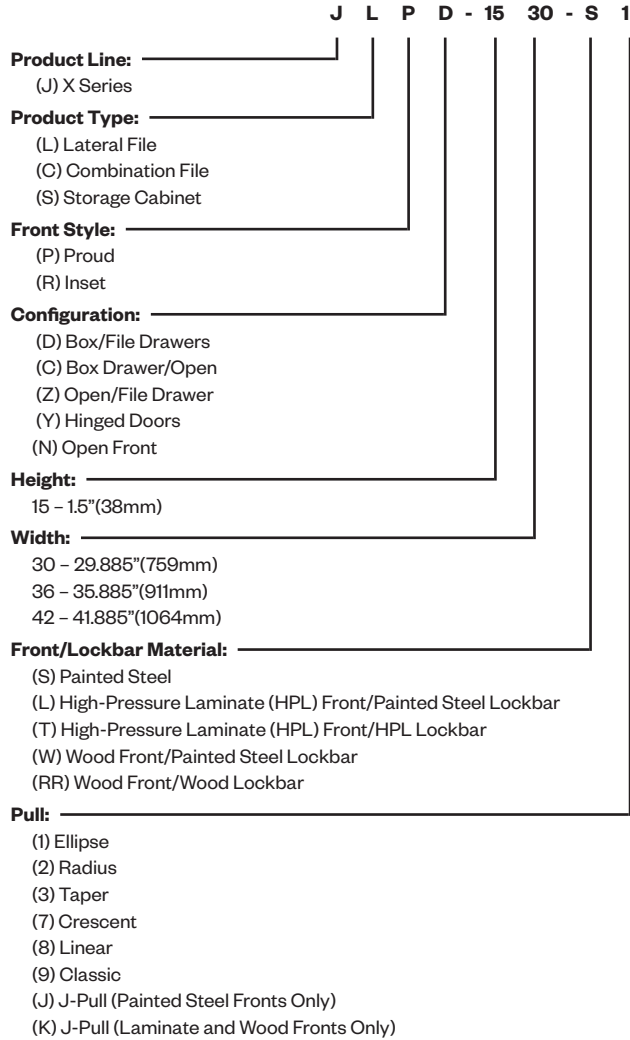

X Series — 1.5H Filing & Storage

Catalog Logic