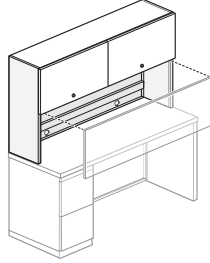

Flipper Door – HPL Front with HPL End Panels