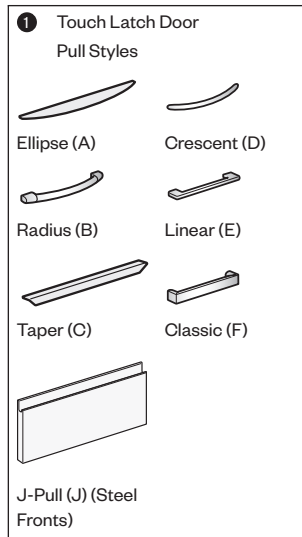

X Series — Filing & Storage with Individually Locking Drawers

5H Personal Storage Tower with Hinged Door Upper Storage

Features

- Includes:
  - -Pedestal section with Individually locking drawers
  - -Non-locking valet with coat rod
  - -Non-locking upper storage unit contains one or more removable shelves
- Storage unit in 56.5"(1435mm)H tower includes one removable shelf.
- Storage unit in 63.5"(1613mm) and 64.5"(1638mm)H towers with File/File drawers includes two removable shelves.
- Storage unit in 63.5"(1613mm) and 64.5"(1638mm)H towers with Box/Box/File/File drawers includes one removable shelf.
- Optional drawer/door pulls include Ellipse, Radius, Taper, Crescent, Linear, Classic, and J-Pull.
  - -Ellipse pull available in non-Metallic trim colors only
  - -Radius pull available in Metallic trim colors only
  - -Taper and J-Pull pull trim color matches case trim color
  - -Crescent, Linear and Classic pulls are brushed nickel finish
  - -J-Pull available with touch latch doors only
- Standard door or touch latch door choice is determined by pull style code.
- Drawers have full extension steel ball-bearing slides.
- Interiors, shelf, and accessories are black finish color.
- Drawer section contains two locks;
  - -Left-hand lock secures top file drawer on File/File configuration. Secures top box drawer and upper file drawer on Box/Box/File/File configuration.
  - -Right-hand lock secures bottom file drawer on File/File configuration. Secures second box drawer and bottom file drawer on Box/Box/File/File configuration.
- Valet and storage doors do not lock.
- Lock plugs are available in black or chrome.
- For lock options, refer to Lock Program section of the Accessories Price List.
- Glides provide 1"(25mm) adjustment range.

Specification Tips

- Optional white translucent top adds 2.75"(70mm) to overall height of unit.
- Additional storage unit shelves can be specified separately.

To Order, Specify:

1. Product number.
2. **1** Pull (see side bar) (add **$44.54** list) for touch latch doors
3. **2** Top Option:
   - **R** Regular top
   - **T** Translucent top (add **$789.06** list)
4. Trim color for case and front.
5. Trim color for pull (Ellipse and Radius only).
   - -Ellipse (Non-Metallic trim colors only)
   - -Radius (Metallic trim colors only; upcharge for Metallic trim on pull is included in price.)
6. Trim color for lock plug.