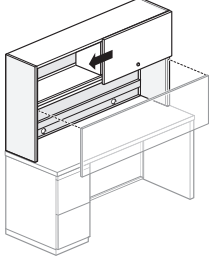

Single Sliding Door