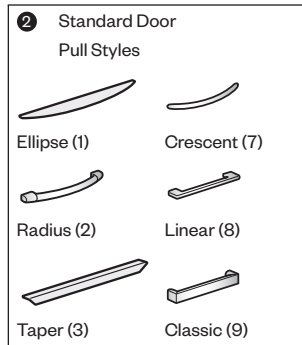

## Features

- Includes one shelf that adjusts in 6" (152mm) increments and attachment hardware.
- Hinged doors feature full access hinges.
- Door front options include painted, high-pressure laminate (HPL), or wood.
- Painted fronts must be specified with painted steel lockbar.
- Laminate fronts can be specified with a painted steel or laminate lockbar.
- Wood fronts can be specified with a painted steel or wood lockbar.
- Optional door pulls include Ellipse, Radius, Taper, Crescent, Linear, Classic and J-Pull.
  - Ellipse pull available in non-metallic trim colors only
  - Radius pull available in metallic trim colors only
  - Taper and J-Pull trim color matches case trim color
  - Crescent, Linear and Classic pulls are brushed nickel finish
  - J-Pull available with touch latch doors only
- Standard door or touch latch door choice is determined by pull style code.
- Touch latch doors have touch latch mechanism on the right door, controlling access to both sides.
- Cabinet interior and shelf match case color.
- Lock is centered on front edge of cabinet top.
- Lock plug is available in black or chrome.
- For lock options, refer to Lock Program section of the Accessories Price List.
- Glides provide 1.5" (38mm) adjustment range.