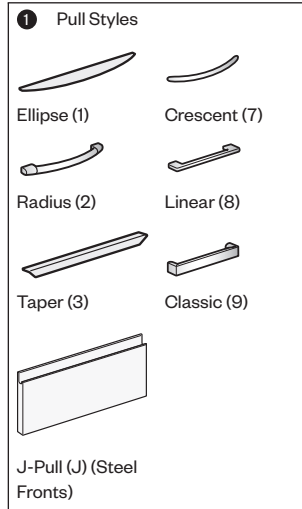

X Series — Filing & Storage with Individually Locking Drawers Attached Pedestal

Features

- Includes steel pedestal with individually locking drawers and attachment hardware.
- Optional drawer pulls include Ellipse, Radius, Taper, Crescent, Linear, Classic, and J-Pull.
  - –Ellipse pull available in non-Metallic trim colors only
  - –Radius pull available in Metallic trim colors only
  - –Taper and J-Pull pull trim color matches case trim color
  - –Crescent, Linear and Classic pulls are brushed nickel finish
- Drawers have full extension steel ball-bearing slides.
- Drawer interiors and accessories are black finish color.
- Pedestal has two locks; left-hand lock secures top file drawer, right-hand lock secures bottom file drawer.
- Lock plugs are available in black or chrome.
- For lock options, refer to Lock Program section of the Accessories Price List.
- Glides provide 1”(25mm) adjustment range.

Specification Tips

- When attaching pedestal to a square edge worksurface, the pedestal depth must be equal to, or less than the worksurface depth.
  - –18”(457mm) square edge worksurface accepts an 18”(457mm)D pedestal
  - –24”(610mm) square edge worksurface accepts an 18”(457mm) or 24”(610mm)D pedestal
  - –30”(762mm) square edge worksurface accepts an 18”(457mm), 24”(610mm), or 30”(762mm)D pedestal
- When attaching pedestal to a knife edge worksurface, the pedestal depth must be at least 6”(152mm) less than worksurface depth.
  - –18”(457mm)D knife edge worksurface will not accept an attached pedestal
  - –24”(610mm)D knife edge worksurface will accept an 18”(457mm)D pedestal
  - –30”(762mm)D knife edge worksurface will accept an 18”(457mm) or 24”(610mm)D pedestal
- When using pedestal to support one end of a worksurface in a panel system application, secure the worksurface to the panel using a corner bracket, cantilever, or pedestal to panel bracket; specified separately.
- When attaching a panel-hung worksurface up to 2”(51mm) higher than standard mounting height, use a worksurface height adjustment kit; specified separately.
- Not for use with 18”(457mm)D worksurface with knife edge.
- 18”(457mm)D pedestal accommodates letter-size filing only.
- Additional accessories are available and can be specified separately.

To Order, Specify:

1) Product number.
2. 1 Pull (see side bar)
2) Trim color for case and front.
  - –Ellipse (Non-Metallic trim colors only)
  - –Radius (Metallic trim colors only; upcharge for Metallic trim on pull is included in price.)
4) Trim color for lock plug.

Actual Depth	Actual Width	Pull	Number¹	Trim A	B
27.5”(699mm)H, File/File					
17”(432mm)	15”(381mm)	1, 3, 8	JPAW-18-S	$ 930.90	$ 1021.10
		2, 7	JPAW-18-S	1015.90	1106.10
		9, J	JPAW-18-S	1035.20	1125.40
23”(584mm)	15”(381mm)	1, 3, 8	JPAW-24-S	$ 978.22	$ 1081.55
		2, 7	JPAW-24-S	1063.22	1166.55
		9, J	JPAW-24-S	1082.52	1185.85
29”(737mm)	15”(381mm)	1, 3, 8	JPAW-30-S	$ 1025.54	$ 1142.00
		2, 7	JPAW-30-S	1110.54	1227.00
		9, J	JPAW-30-S	1129.84	1246.30