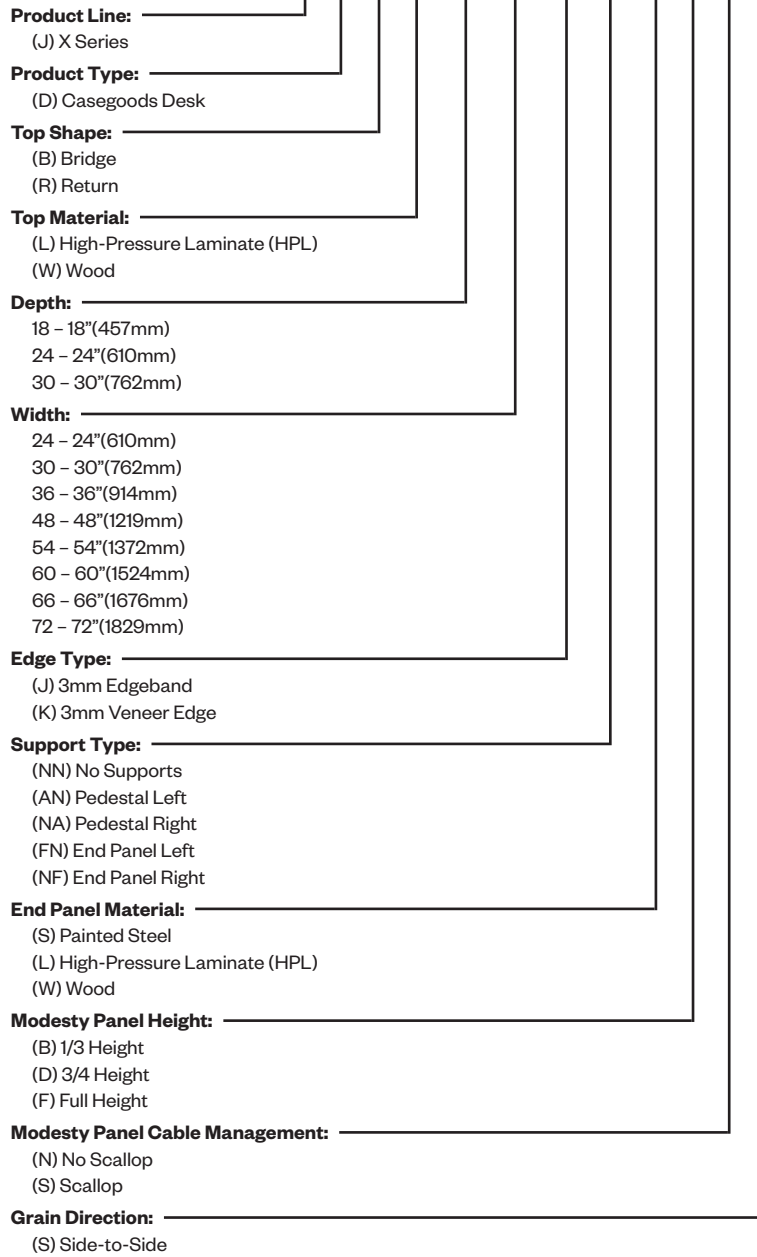

X Series — Returns and Bridges

Catalog Logic

J D R L - 24 60 - J AN L B S S