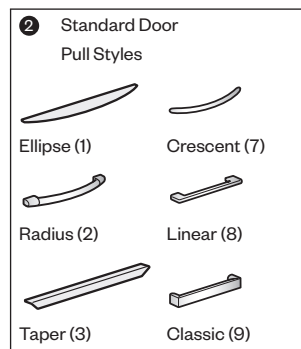

To Order, Specify:

Painted Steel Drawer/Door Fronts

1) Product number, including:

1 Front/Lockbar Option:

SS Painted steel fronts/painted steel lockbar

2 Pull (see side bar)

(add **$44.54** list) for touch latch door.

2) Trim color for drawer/door fronts and case.

3) Trim color for pull (Ellipse and Radius only).

–Ellipse (Non-Metallic trim colors only)
–Radius (Metallic trim colors only; upcharge for Metallic trim on pull is included in price.)

4) Trim color for lock plug.

Laminate Drawer/Door Front

1) Product number, including:

1 Front/Lockbar Option:

LL Laminate fronts/painted steel lockbar

TT Laminate fronts/laminate lockbar (add **$75.59** list)

2 Pull (see side bar)

(add **$44.54** list) for touch latch door.

2) Trim color for case.

3) Trim color for pull (Ellipse and Radius only).

–Ellipse (Non-Metallic trim colors only)
–Radius (Metallic trim colors only; upcharge for Metallic trim on pull is included in price.)

4) Laminate color for drawer/door fronts.

5) Edge trim color for drawer/door fronts.

6) Trim color for lock plug.

Wood Drawer/Door Fronts

1) Product number, including:

1 Front/Lockbar Option:

WW Wood fronts/painted steel lockbar

RR Wood fronts/wood lockbar (add **$146.10** list)

2 Pull (see side bar)

(add **$44.54** list) for touch latch door.

2) Trim color for case.

3) Trim color for pull (Ellipse and Radius only).

–Ellipse (Non-Metallic trim colors only)
–Radius (Metallic trim colors only; upcharge for Metallic trim on pull is included in price.)

4) Wood finish for drawer/door fronts.

5) Trim color for lock plug.