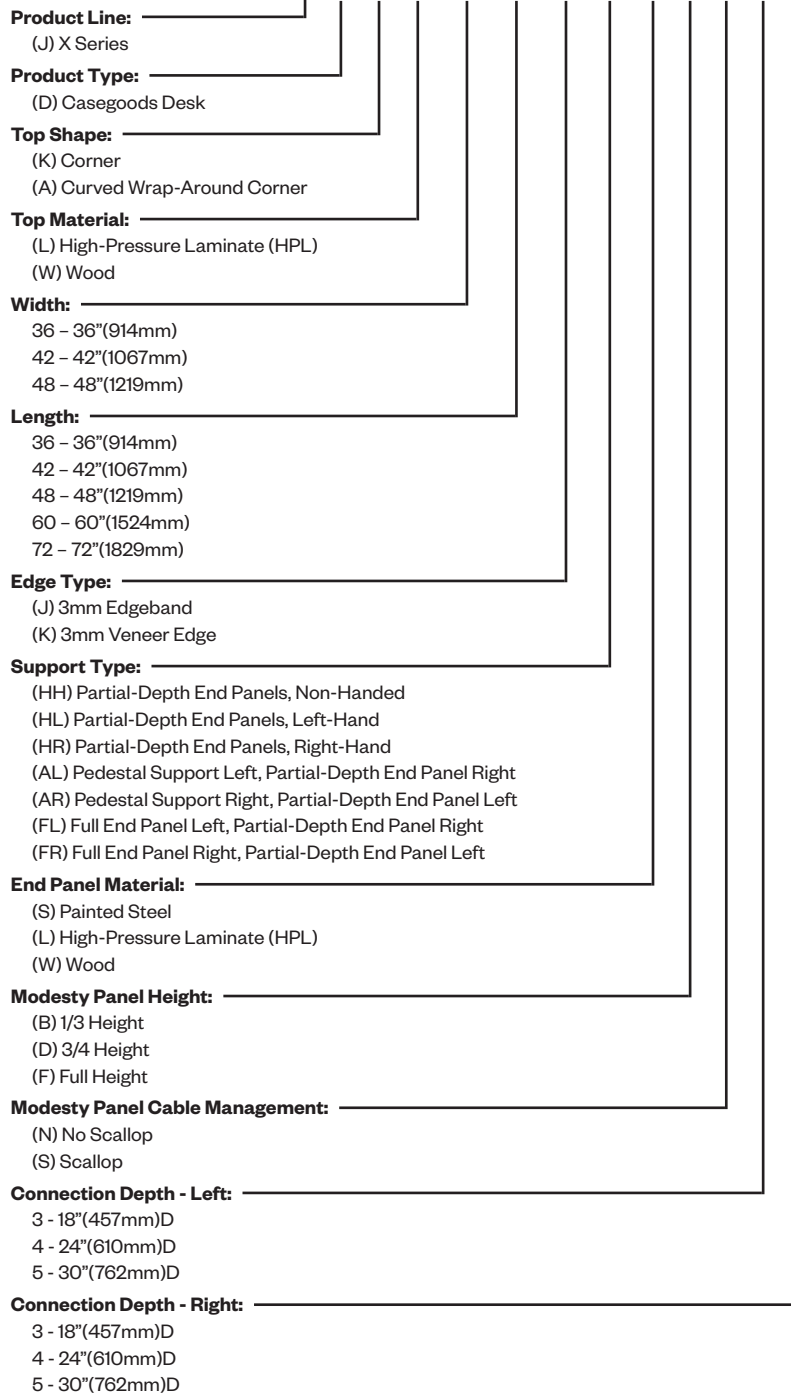

X Series — Corners, Extended Corners, Transitional Corners

Catalog Logic

J D A L - 36 36 - J HL L B S 4 4