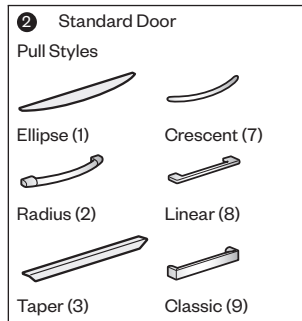

### Features

- Includes:
  - Pedestal section with multiple box and file drawer configurations
  - Valet with coat rod
  - Side facing bookcase
- Tower with box drawer(s) includes a single pencil tray.
- Each box drawer includes one divider.
- Drawer/door front options include painted, high-pressure laminate (HPL), or wood.
- Painted fronts can be specified with:
  - Painted steel lockbar
  - Painted steel or translucent top
- Laminate fronts can be specified with:
  - Painted steel or laminate lockbar
  - Painted steel, translucent, or laminate top
- Wood fronts can be specified with:
  - Painted steel or wood lockbar
  - Painted steel, translucent, or wood top
- Optional drawer/door pulls include Ellipse, Radius, Taper, Crescent, Linear, Classic, and J-Pull.
  - Ellipse pull available in non-Metallic trim colors only
  - Radius pull available in Metallic trim colors only
  - Taper and J-Pull pull trim color matches case trim color
  - Crescent, Linear and Classic pulls are brushed nickel finish
  - J-Pull available with touch latch doors only
- Standard door or touch latch door choice is determined by pull style code.
- Drawers have full extension steel ball-bearing slides.
- Drawer Interiors and accessories are black finish color.
- Bookcase, shelf, and valet interior match case color.
- Bookcase upper storage:
  - 4H - One shelf that adjusts in 3"(76mm) increments
  - 5H - 56.5"(1435mm)H tower includes one shelf that adjusts in 3"(76mm) increments. 63.5"(1613mm) and 64.5"(1638mm)H towers with Box/Box/File or File/File pedestal includes two shelves that adjust in 6.25"(159mm) increments.
  - 6H - Three shelves that adjust in 6.25"(159mm) increments.
- Single lock secures all drawers. Valet locks separately.
- Locks in tower are randomly keyed.
- Lock plugs are available in black or chrome.
- For lock options, refer to Lock Program section of the Accessories Price List.
- Glides provide 1.5"(38mm) adjustment range.
- Optional casters add 3.5"(89mm) to overall height.