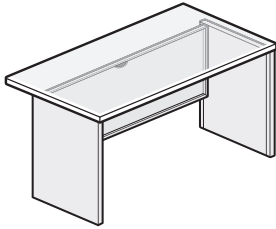

X Series — Desk Shells

Executive Rectangular

JDXL-JFFSDS
JDXL-JFFLDS
JDXL-JFFWDS
JDXW-KFFSDS
JDXW-KFFLDS
JDXW-KFFWDS
Class Frm1

Features

- Includes high-pressure laminate (HPL) or wood veneer top, steel, laminate or wood end panels, steel modesty panel, and assembly hardware.
- Top has 3mm edgeband on user and guest edge, and 1mm edgeband on sides.
- Edge on guest side extends 6”(152mm) beyond end panels along the entire width of the desk.
- Modesty panel is available with or without scallop wireway for cable management; scallop is centered at top of modesty panel.
- Glides provide 1.5”(38mm) adjustment range.
- Field assembled.

Specification Tip

- When placing a mobile, attached, or suspended pedestal inside the desk shell, pedestal depth must be at least 12”(305mm) less than nominal depth of top. See table.
  Desk/Pedestal Nominal Depths

Desk Depth	Pedestal Depth
30”(762mm)	18”(457mm)
36”(914mm)	24”(610mm)

To Order, Specify:

1) Product number, including:

1 Modesty Panel Height:

- **B** 1/3 Height
- **D** 3/4 Height (add **$101.34** list)
- **F** Full Height (add **$202.67** list)

2 Modesty Panel Cable Management:

- **N** No Scallop
- **S** Scallop

2) Laminate or wood color for top.
3) Edge trim color for top.
4) End panel trim, laminate or wood finish.
5) End panel edge color (HPL only)
6) Modesty panel trim color.