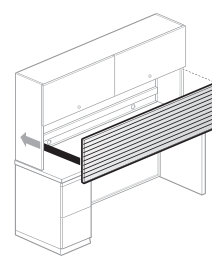

Statement of Line

X Series — Vertical Storage Units (cont'd)

Pages 165-180

Slat Rail

X Series — Pedestals

Pages 182-189