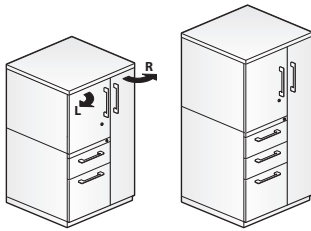

X Series — 24"W Personal Storage Towers

Hinged Door Upper Storage

J2HQ-4024
(Right)

J2HB-4824
(Right)