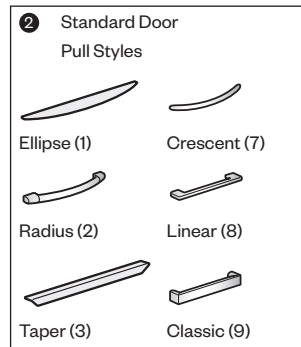

Specification Tips

- Storage unit accommodates one row of standard-height binders.
- Pedestal file drawer has a half-height back. To accommodate side-to-side legal filing, or to convert to a full-height back, a legal-size filing kit must be specified separately.
- Additional accessories are available and can be specified separately.