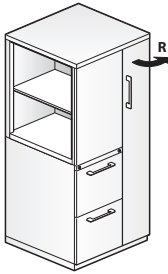

X Series — Filing & Storage with Individually Locking Drawers

4H Personal Storage Tower with Bookcase Upper Storage

J2BW-4824-SS
Class FM2