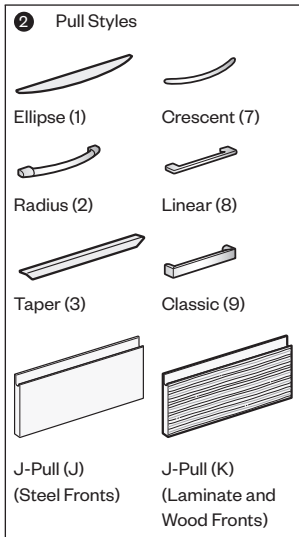

### Features

- Box drawer with 12"(305mm) open includes a 12"(305mm)H open section with a 6"(152mm)H box drawer above.
- 6"(152mm) open with file drawer includes one 12"(305mm)H file drawer with a 6"(152mm)H open section above, and factory-installed counterweight.
- File drawer includes side-to-side hanging bars that accommodate letter, legal, and EDP suspended file folders.
- Drawer front options include painted, high-pressure laminate (HPL), or wood.
- Painted fronts must be specified with painted steel lockbar.
- Laminate fronts can be specified with a painted steel or laminate lockbar.
- Wood fronts can be specified with a painted steel or wood lockbar.
- Optional drawer pulls include Ellipse, Radius, Taper, Crescent, Linear, Classic, and J-Pull.
  - Ellipse pull available in non-Metallic trim colors only
  - Radius pull available in Metallic trim colors only
  - Taper and J-Pull pull trim color matches case trim color
  - Crescent, Linear and Classic pulls are brushed nickel finish
- Drawers have full extension steel ball-bearing slides.
- Drawer interiors and accessories are black finish color. Open section interior matches case color.
- Lock plug is available in black or chrome.
- For lock options, refer to Lock Program section of the Accessories Price List.
- Glides provide 1.5"(38mm) adjustment range.