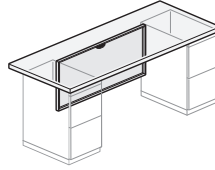

Executive Rectangular