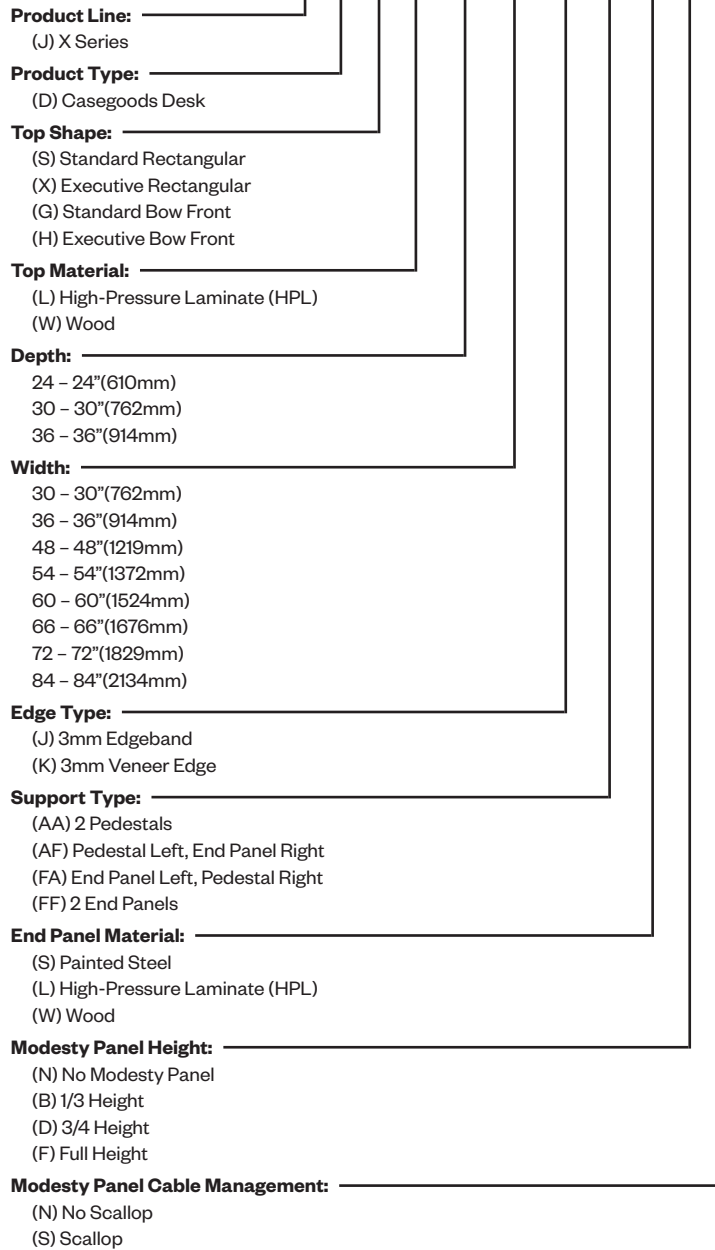

X Series — Desks

Catalog Logic

J D S L - 24 60 - J AF L B S