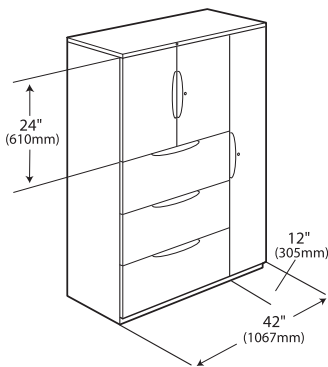

### Features

- Includes:
  - 24”(610mm)H storage unit with one shelf that adjusts in 6”(152mm) increments
  - Drawer section with multiple pedestal and lateral drawer configurations
  - Valet with coat rod
- Combination unit with box drawers includes a single pencil tray.
- Lateral file drawers include side-to-side hanging bars that accommodate letter, legal, EDP, international A4, and foolscap suspended file folders.
- Drawer/door front options include painted, high-pressure laminate (HPL), or wood.
- Painted fronts must be specified with painted steel lockbar.
- Laminate fronts can be specified with a painted steel or laminate lockbar.
- Wood fronts can be specified with a painted steel or wood lockbar.
- Optional drawer/door pulls include Ellipse, Radius, Taper, Crescent, Linear, Classic and J-Pull.
  - Ellipse pull available in non-metallic trim colors only
  - Radius pull available in metallic trim colors only
  - Taper and J-Pull trim color matches case trim color
  - Crescent, Linear and Classic pulls are brushed nickel finish
  - J-Pull Available with touch latch doors only
- Standard door or touch latch door choice is determined by pull style code.
- Touch latch doors have touch latch mechanism on the right door, controlling access to both sides.
- Drawers have full extension steel ball-bearing slides
- Drawer interiors and accessories are black finish color; shelves, storage unit interior, and valet interior match case color.
- Lock centered on front edge of unit top secures all drawers; storage unit and valet each lock separately.
- All locks in unit have the same key number.
- Lock plugs are available in black or chrome.
- For lock options, refer to Lock Program section of the Accessories Price List.
- Glides provide 1.5”(38mm) adjustment range.