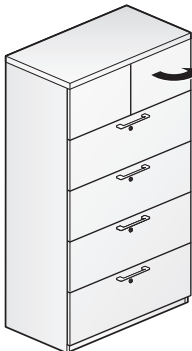

JLPX-0530-S
Class FM