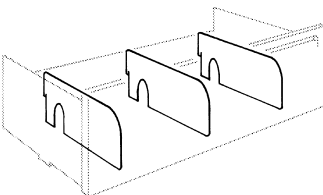

Dividers

LDV
Class FM

Features

- Includes three (3) dividers dimensioned to utilize the full drawer depth.
- For use in files manufactured after 6/28/93.
- Dividers may be used with any file width and can be adjusted at 1"(25mm) increments.
- Standard in black finish color only.

To Order, Specify:

1) Product number.
  (No color specification required.)

Specification Tips

- Files manufactured before 6/28/93, order dividers from lateral files eParts.
- LDV-06 can be used in 1.5H Box File drawer.

Description	Number	Price
For 9"(229mm)H drawer or shelf	LDV-09	$79.09
For 6"(152mm)H drawer or shelf	LDV-06	79.09
For 3"(76mm)H drawer or shelf	LDV-03	79.09