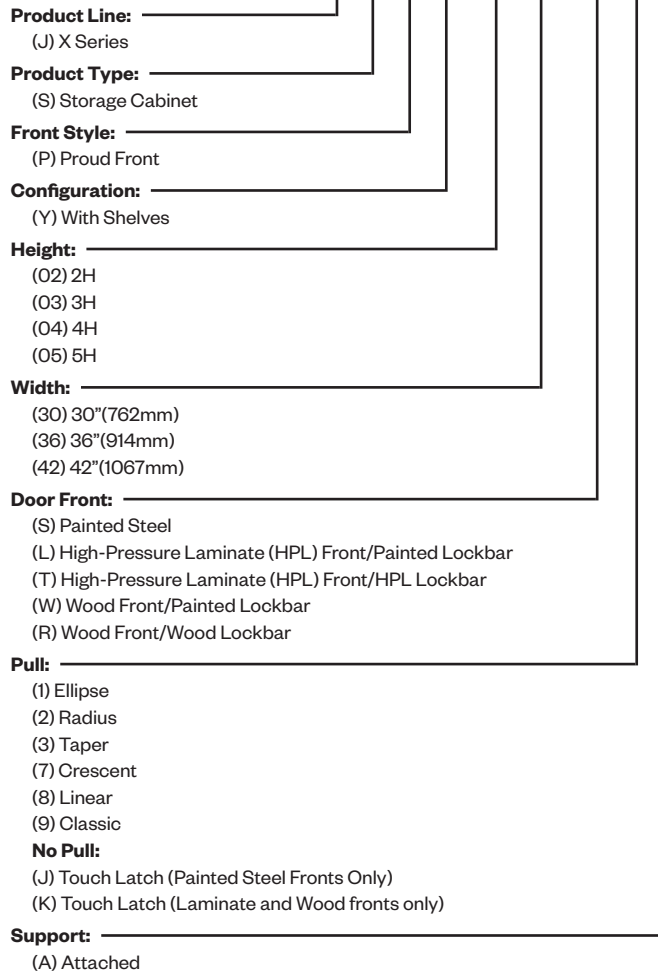

X Series — Storage Cabinets

Catalog Logic

J S P Y - 02 30 - S 1 A