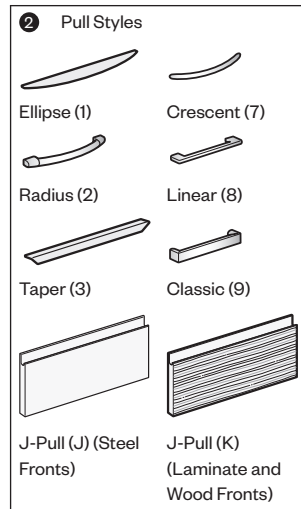

To Order, Specify:

Painted Steel Drawer Fronts

1) Product number, including:
  1. 1 **Front/Lockbar Option:**
     - **S** Painted steel fronts/painted steel lockbar
  2. 2 **Pull** (see side bar)
2) Trim color for drawer fronts and case.
3) Trim color for pull (Ellipse and Radius only).
  - -Ellipse (Non-Metallic trim colors only)
  - -Radius (Metallic trim colors only; upcharge for Metallic trim on pull is included in price.)
4) Trim color for lock plug.

Laminate Drawer Fronts

1) Product number, including:
  1. 1 **Front/Lockbar Option:**
     - **L** Laminate fronts/painted steel lockbar
     - **T** Laminate fronts/laminate lockbar (add **$75.59** list)
  2. 2 **Pull** (see side bar)
2) Trim color for case.
3) Trim color for pull (Ellipse and Radius only).
  - -Ellipse (Non-Metallic trim colors only)
  - -Radius (Metallic trim colors only; upcharge for Metallic trim on pull is included in price.)
4) Laminate color for drawer fronts.
5) Edge trim color for drawer fronts.
6) Trim color for lock plug.

Wood Drawer Fronts

1) Product number, including:
  1. 1 **Front/Lockbar Option:**
     - **W** Wood fronts/painted steel lockbar
     - **R** Wood fronts/wood lockbar (add **$146.10** list)
  2. 2 **Pull** (see side bar)
2) Trim color for case.
3) Trim color for pull (Ellipse and Radius only).
  - -Ellipse (Non-Metallic trim colors only)
  - -Radius (Metallic trim colors only; upcharge for Metallic trim on pull is included in price.)
4) Wood finish for drawer fronts.
5) Trim color for lock plug.