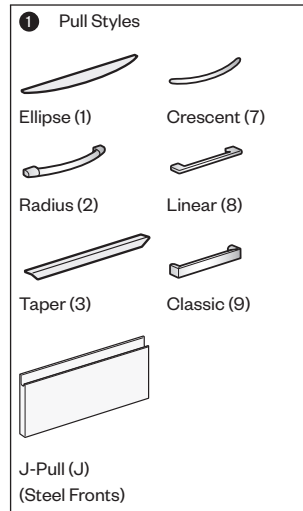

Specification Tips

- For pedestal option with a cushion top, specify C in the third option. Example: JPTA-24-S1C.
- Additional accessories are available and can be specified separately.
- Tug Pedestal will not accommodate digital lock.

To Order, Specify:

1) Product number including:
  1. 1 Pull (see below)
2) Trim color for drawer fronts, case and handle.
3) Trim color for pull (Ellipse and Radius only).
  - -Ellipse (Non-Metallic trim colors only)
  - -Radius (Metallic trim colors only; upcharge for Metallic trim on pull is included in price.)
4) Trim color for lock plug.