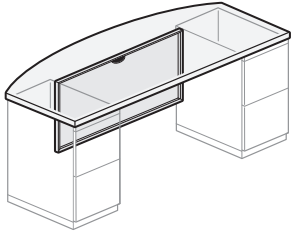

X Series — Double Pedestal Desks

Standard Bow Front

JDGL-JAANDS
JDGW-KAANDS
Class FMI

Features

- Includes high-pressure laminate (HPL) or wood veneer top, optional steel modesty panel, and assembly hardware (pedestals not included).
- Top has 3mm edgeband on user and guest edge, and 1mm edgeband on sides.
- Bow edge on guest side extends 6”(152mm) beyond pedestals at the center of the desk.
- Optional modesty panel is available with or without scallop wireway for cable management; scallop is centered at top of modesty panel.
- Field assembled.

Specification Tip

- Two X Series desk pedestals must be specified separately; nominal depths of desk pedestals must match nominal depth of desk top.

To Order, Specify:

1) Product number, including:

1 Modesty Panel Height:

- **N** No Modesty Panel (deduct **$101.31** list)
- **B** 1/3 Height
- **D** 3/4 Height (add **$101.34** list)
- **F** Full Height (add **$202.67** list)

2 Modesty Panel Cable Management:

- **N** No Scallop
- **S** Scallop

2) Laminate or wood color for top.
3) Edge trim color for top (HPL only).
4) Trim color for modesty panel.

Note: Desk pedestals must be specified separately.

Height	Depth	Width	Number	①②	Top - HPL A Trim		Top - HPL B Trim	
					A	B	A	B
29”(737mm)	24”(610mm)	60”(1524mm)	JDGL-2460-JAAN	■ ■	$1382.71	$1436.48	$1485.16	$1538.93
		66”(1676mm)	JDGL-2466-JAAN	■ ■	1468.81	1530.26	1578.16	1639.61
		72”(1829mm)	JDGL-2472-JAAN	■ ■	1554.91	1624.04	1671.16	1740.29
		78”(1981mm)	JDGL-2478-JAAN	■ ■	1641.01	1717.82	1764.16	1840.97
		84”(2134mm)	JDGL-2484-JAAN	■ ■	1727.11	1811.60	1857.16	1941.65
29”(737mm)	30”(762mm)	60”(1524mm)	JDGL-3060-JAAN	■ ■	$1432.51	$1486.28	$1538.80	$1592.57
		66”(1676mm)	JDGL-3066-JAAN	■ ■	1518.61	1580.06	1631.80	1693.25
		72”(1829mm)	JDGL-3072-JAAN	■ ■	1604.71	1673.84	1724.80	1793.93
		78”(1981mm)	JDGL-3078-JAAN	■ ■	1690.81	1767.62	1817.80	1894.61
		84”(2134mm)	JDGL-3084-JAAN	■ ■	1776.91	1861.40	1910.80	1995.29

Height	Depth	Width	Number	①②	Top - Wood A Trim		Top - Wood B Trim	
					A	B	A	B
29”(737mm)	24”(610mm)	60”(1524mm)	JDGW-2460-KAAN	■ ■	$ 1868.21	$ 1921.98	$ 2027.95	$ 2081.72
		66”(1676mm)	JDGW-2466-KAAN	■ ■	1954.31	2015.76	2122.21	2183.66
		72”(1829mm)	JDGW-2472-KAAN	■ ■	2040.41	2109.54	2216.47	2285.60
		78”(1981mm)	JDGW-2478-KAAN	■ ■	2126.51	2203.32	2310.73	2387.54
		84”(2134mm)	JDGW-2484-KAAN	■ ■	2212.61	2297.10	2404.99	2489.48
29”(737mm)	30”(762mm)	60”(1524mm)	JDGW-3060-KAAN	■ ■	$ 1944.71	$ 1998.48	$ 2109.37	$ 2163.14
		66”(1676mm)	JDGW-3066-KAAN	■ ■	2030.81	2092.26	2203.63	2265.08
		72”(1829mm)	JDGW-3072-KAAN	■ ■	2116.91	2186.04	2297.89	2367.02
		78”(1981mm)	JDGW-3078-KAAN	■ ■	2203.01	2279.82	2392.15	2468.96
		84”(2134mm)	JDGW-3084-KAAN	■ ■	2289.11	2373.60	2486.41	2570.90