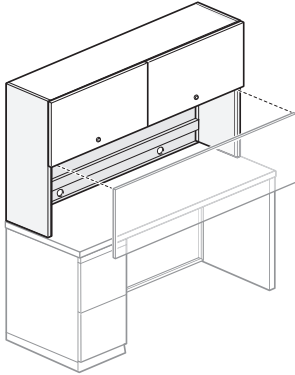

X Series — Vertical Storage Units

Flipper Door – Steel Front with HPL End Panels

JUFS-LL
Class FM

Features

- Includes steel top and interior shelf, steel flipper door(s), high-pressure laminate (HPL) end panels, assembly hardware, and double-sided adhesive tape for attachment to desk or credenza.
- For lock options, refer to Lock Program section of the Accessories Price List.
- Lock plug bezel available in black or chrome.
- Accepts separately specified task lights.
- 48"(1219mm)W units have one door; 60"(1524mm), 66"(1676mm), and 72"(1829mm)W units have two doors.
- Inside height clearance is 13"(330mm). Inside depth clearance is 12.75"(324mm).
- Vertical clearance between desk/credenza top and underside of shelf is 19"(483mm).
- Units are standard with two grommets located in the back panel.
- Ships fully assembled.

Specification Tips

- Vertical Storage Unit Tackboard is required and must be specified separately.
- Specify tackboard designed for use with VSU laminate or wood end panels.
- Vertical Storage Unit has a painted back. Painted back matches case color.

To Order, Specify:

1) Product number.
2) Trim color for top and shelf.
3) Trim color for door.
4) Laminate color for end panels.
5) Edge trim color for end panels.
6) Trim color for lock plug.

Actual Height	Actual Depth	Width	Number	Top & Shelf Steel Trim A End Panel HPL		Top & Shelf Steel Trim B End Panel HPL	
				A	B	A	B
Flipper Door - Steel Trim A							
34.25"(870mm)	14"(356mm)	48"(1219mm)	JUFS-3348-LL	$2430.96	$2470.18	$2528.97	$2568.19
		60"(1524mm)	JUFS-3360-LL	2935.32	2974.54	3033.33	3072.55
		66"(1676mm)	JUFS-3366-LL	3205.21	3244.43	3303.22	3342.44
		72"(1829mm)	JUFS-3372-LL	3457.39	3496.61	3555.40	3594.62
Flipper Door - Steel Trim B							
34.25"(870mm)	14"(356mm)	48"(1219mm)	JUFS-3348-LL	$2468.78	$2508.00	$2566.79	$2606.01
		60"(1524mm)	JUFS-3360-LL	3026.30	3065.52	3124.31	3163.53
		66"(1676mm)	JUFS-3366-LL	3322.77	3361.99	3420.78	3460.00
		72"(1829mm)	JUFS-3372-LL	3601.53	3640.75	3699.54	3738.76