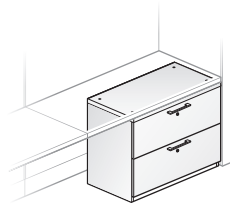

X Series — Filing & Storage with Individually Locking Drawers

2H Lateral File – Proud Style – Attached

JLPW-0230-S-A
Class FM