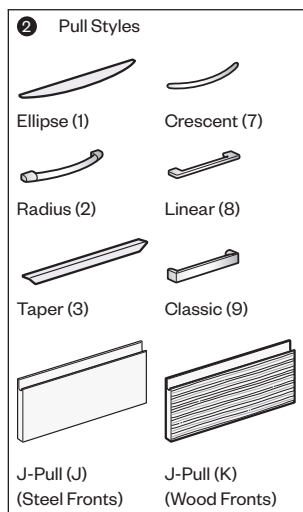

JPDJ (Left-Hand)
Class FP

Features

- Includes steel pedestal and attachment hardware.
- Pedestal with pencil drawers and/or box drawers includes a single pencil tray.
- Box drawers include one divider in each drawer.
- Drawer front options include steel, high-pressure laminate (HPL), or wood.
- Laminate fronts can be specified with a painted steel or high-pressure laminate (HPL) lockbar.
- Wood fronts can be specified with a painted steel or wood lockbar.
- Optional drawer pulls include Ellipse, Radius, Taper, Crescent, Linear, Classic, and J-Pull.
- Ellipse pull available in non-metallic trim colors only
- Radius pull available in metallic trim colors only
- Taper, and J-Pull pull trim color matches case trim color
- Crescent, Linear and Classic pulls are brushed nickel finish
- Drawers have full extension steel ball-bearing slides.
- Drawer interiors and accessories are black finish color.
- Single lock secures all drawers.
- Lock plug is available in black or chrome.
- For lock options, refer to Lock Program section of the Accessories Price List.
- Glides provide 1"(25mm) adjustment range.

Specification Tips

- For use with X Series Casegoods only.
- Desk pedestals are pre-drilled when specified to accept a casegood modesty panel; holes are located on the left side of a right-hand pedestal, and on the right side of a left-hand pedestal.
- When specifying pedestals for standard rectangular or standard bow top desks, nominal depth of pedestal must match nominal depth of desk top. When specifying pedestals for executive rectangular or executive bow top desks, nominal depth of pedestal must be 6"(152mm) less than nominal depth of desk top. See table.

Desk/Pedestal Nominal Depths

Standard Rectangular and Standard Bow Top Desks

Desk Depth	Pedestal Depth
24"(610mm)	24"(610mm)
30"(762mm)	30"(762mm)

Executive Rectangular and Executive Bow Top Desks

Desk Depth	Pedestal Depth
30"(762mm)	24"(610mm)
36"(914mm)	30"(762mm)

To Order, Specify:

Painted Steel Drawer Fronts

1) Product number, including:
  - 1 **Front/Lockbar Option:**
    - **S** Painted steel fronts/painted steel lockbar
  - 2 **Pull** (see side bar):
  - 3 **Orientation:**
    - **L** Left-hand
    - **R** Right-hand
  - 4 **Casegood Modesty Panel Height:**
    - **N** No Modesty Panel (double pedestal desk only)
    - **B** 1/3 Height
    - **D** 3/4 Height
    - **F** Full Height
2) Trim color for drawer fronts and case.
3) Trim color for pull (Ellipse and Radius only).
  - Ellipse (Non-metallic trim colors only)
  - Radius (Metallic trim colors only; Metallic trim on pull is included in price.)
4) Trim color for lock plug.

To Order, Specify:

Laminate Drawer Fronts