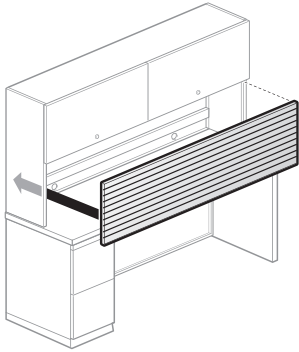

X Series — Vertical Storage Units

Slat Rail

JSVS
JSVL
Class FM

Features

- Includes painted aluminum slat rail and mounting hardware.
- Attaches to the lower section of a vertical storage unit back panel to support slat rail accessories.

Specification Tips

- Specify slat rail based on VSU end panel type - options include:
  - Slat rail for use with steel VSU end panels only.
  - Slat rail for use with laminate or wood VSU end panels.
- Slat rails 66"(1676mm) or 72"(1829mm)W are comprised of 2 equal-width sections.
- Slat rail widths are nominal; catalog number reflects the vertical storage unit width.

To Order, Specify:

1) Product number.
2) Trim color.

Height	Width	Number	Trim A	B
For VSUs with Steel End Panels				
17.25"(438mm)	48"(1219mm)	JSVS-1848	$342.63	$ 378.43
	60"(1524mm)	JSVS-1860	458.79	504.79
	66"(1676mm)	JSVS-1866	526.55	578.50
	72"(1829mm)	JSVS-1872	574.95	631.15
For VSUs with HPL or Wood End Panels				
17.25"(438mm)	48"(1219mm)	JSVL-1848	$342.63	$ 378.43
	60"(1524mm)	JSVL-1860	458.79	504.79
	66"(1676mm)	JSVL-1866	526.55	578.50
	72"(1829mm)	JSVL-1872	574.95	631.15