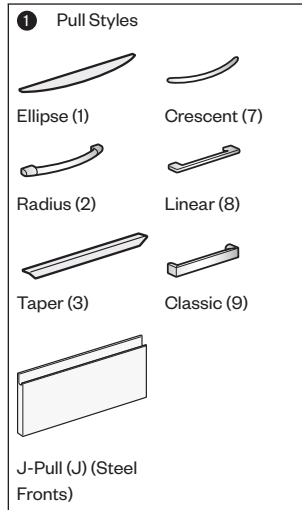

X Series — Filing & Storage with Individually Locking Drawers

2H Lateral File – Proud Style – Attached

Features

- Includes:
  - -Individually locking 12"(305mm)H drawers
  - -Security shelf between drawers
  - -Attachment hardware
- Each drawer includes side-to-side hanging bars that accommodate letter, legal, and EDP suspended file folders.
- Optional drawer pulls include Ellipse, Radius, Taper, Crescent, Linear, Classic, and J-Pull.
  - -Ellipse pull available in non-Metallic trim colors only
  - -Radius pull available in Metallic trim colors only
  - -Taper and J-Pull pull trim color matches case trim color
  - -Crescent, Linear and Classic pulls are brushed nickel finish
- Drawers have full extension steel ball-bearing slides.
- Drawer interiors and accessories are black finish color.
- Each drawer has a separate lock, centered on drawer front 3"(76mm) below top edge.
- Lock plugs are available in black or chrome.
- For lock options, refer to Lock Program section of the Accessories Price List.
- Glides provide 1.5"(38mm) adjustment range.

Specification Tips

- Must be attached under a worksurface 20"(508mm)D or deeper.
- When using lateral file to support one end of a worksurface in a panel system application, secure the worksurface to the panel using a corner bracket or cantilever; specified separately.
- When attaching a panel-hung worksurface up to 2"(51mm) higher than standard mounting height, use a worksurface height adjustment kit; specified separately.
- Additional accessories are available and can be specified separately.

To Order, Specify:

1. Product number.
2. **1 Pull** (see side bar)
3. Trim color for case and front.
   3) Trim color for pull (Ellipse and Radius only).
     - -Ellipse (Non-Metallic trim colors only)
     - -Radius (Metallic trim colors only; upcharge for Metallic trim on pull is included in price.)
4. Trim color for lock plug.

Actual Depth	Actual Width	Pull	Number 1	Trim A	B
27.5"(699mm)H					
18.75"(476mm)	29.885"(759mm)	1, 3, 8	JLPW-0230-S A	$ 1727.42	$ 1864.16
		2, 7	JLPW-0230-S A	1812.42	1949.16
		9, J	JLPW-0230-S A	1831.72	1968.46
18.75"(476mm)	35.885"(911mm)	1, 3, 8	JLPW-0236-S A	$ 2148.09	$2302.83
		2, 7	JLPW-0236-S A	2233.09	2387.83
		9, J	JLPW-0236-S A	2252.39	2407.13
18.75"(476mm)	41.885"(1064mm)	1, 3, 8	JLPW-0242-S A	$2568.76	$ 2741.50
		2, 7	JLPW-0242-S A	2653.76	2826.50
		9, J	JLPW-0242-S A	2673.06	2845.80