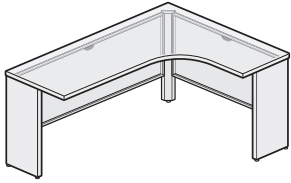

X Series — Extended Transitional Corners

Extended Transitional Wrap-Around Corner

JDAL-JHLSDS
JDAL-JHLLDS
JDAL-JHLWDS
JDAW-KHLSDS
JDAW-KHLLDS
JDAW-KHLWDS
(Left-Hand)
Class FM1

Features

- Includes high-pressure laminate (HPL) or wood veneer top, steel, laminate or wood end panels, steel modesty panels, and hardware for assembly and attachment to adjoining casework.
- Top has 3mm edgeband on user edge and 1mm edgeband on sides and back.
- Modesty panels are available with or without scallop wireway for cable management; scallop is centered at top of modesty panel.
- Glides provide 1.5"(38mm) adjustment range.
- Field assembled.

Specification Tips

- Not for use as a stand-alone casework. Half end panels must be attached to a return or bridge.
- Top has a 6"(152mm) depth difference at each end. Specify adjoining caseworks accordingly.
- Modesty panel height, cable management, and color selections apply to both modesty panels.

To Order, Specify:

1) Product number, including:

1 Modesty Panel Height:

- **B** 1/3 Height
- **D** 3/4 Height (add **$90.76** list)
- **F** Full Height (add **$181.52** list)

2 Modesty Panel Cable Management:

- **N** No Scallop
- **S** Scallop

2) Laminate or wood color for top.
3) Edge trim color for top (HPL only).
4) End panel trim, laminate or wood finish.
5) End panel edge color (HPL only)
6) Modesty panel trim color.