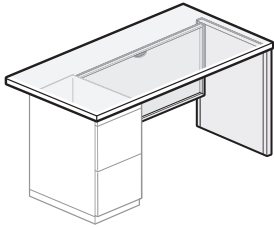

X Series — Single Pedestal Desks

Executive Rectangular

JDXL-JAFSDS
JDLSL-JAFDLS
JDXL-JAFWDS
JDXW-KAFSDS
JDXW-KAFDLS
JDXW-KAFWDS
(Left-Hand)
Class FMI

Features

- Includes high-pressure laminate (HPL) or wood veneer top, steel, laminate or wood end panel, steel modesty panel, and assembly hardware (pedestal not included).
- Top has 3mm edgeband on user and guest edge, and 1mm edgeband on sides.
- Edge on guest side extends 6”(152mm) beyond pedestal and end panel along the entire width of the desk.
- Modesty panel is available with or without scallop wireway for cable management; scallop is centered at top of modesty panel.
- Desk orientation can be field-changed from left to right or right to left.
- Glides provide 1”(25mm) adjustment range.
- Field assembled.

Specification Tip

- One X Series desk pedestal must be specified separately; nominal depth of desk pedestal must be 6”(152mm) less than nominal depth of desk top. See table.

Desk/Pedestal Nominal Depths

Desk Depth	Pedestal Depth
30”(762mm)	24”(610mm)
36”(914mm)	30”(762mm)

To Order, Specify:

1) Product number, including:

1 Pedestal Orientation:

- **AF** Left-hand
- **FA** Right-hand

2 Modesty Panel Height:

- **B** 1/3 Height
- **D** 3/4 Height (add **$101.34** list)
- **F** Full Height (add **$202.67** list)

3 Modesty Panel Cable Management:

- **N** No Scallop
- **S** Scallop

2) Laminate or wood color for top.
3) Edge trim color for top (HPL only).
4) End panel trim, laminate or wood finish.
5) End panel edge color (HPL only).
6) Modesty panel trim color.

Note: Desk pedestal must be specified separately.