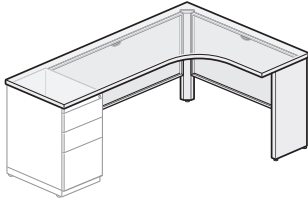

X Series — Extended Transitional Corners

Pedestal-Supported Extended Transitional Wrap-Around Corner

JDAL-JALS DS
JDAL-JALL DS
JDAL-JALW DS
JDAW-KALS DS
JDAW-KALL DS
JDAW-KALW DS
(Left-Hand)
Class FM1

Features

- Includes high-pressure laminate (HPL) or wood veneer top, steel, laminate or wood end panel, steel modesty panels, and hardware for assembly and attachment to adjoining casegood. (Desk pedestal not included.)
- Top has 3mm edgeband on user edge and 1mm edgeband on sides and back.
- Modesty panels are available with or without scallop wireway for cable management; scallop is centered at top of modesty panel.
- Glides provide 1"(25mm) adjustment range.
- Field assembled.

Specification Tips

- One X Series desk pedestal must be specified separately; nominal depth of desk pedestal must match nominal depth of corner top.
- Not for use as a stand-alone casegood. Half end panel must be attached to a return or bridge.
- Top has a 6"(152mm) depth difference at each end. Specify adjoining casegoods accordingly.
- Modesty panel height, cable management, and color selections apply to both modesty panels.

To Order, Specify:

1) Product number, including:
  - **1** Modesty Panel Height:
    - **B** 1/3 Height
    - **D** 3/4 Height (add **$90.76** list)
    - **F** Full Height (add **$181.52** list)
  - **2** Modesty Panel Cable Management:
    - **N** No Scallop
    - **S** Scallop
2) Laminate or wood color for top.
3) Edge trim color for top (HPL only).
4) End panel trim, laminate or wood finish.
5) End panel edge color (HPL only)
6) Modesty panel trim color.