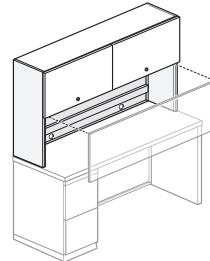

Flipper Door – Steel Front with HPL End Panels