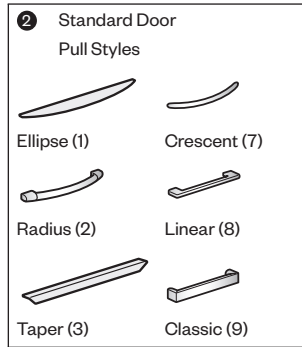

X Series — Storage Cabinets — Freestanding

2H

Features

- Includes one shelf that adjusts in 6"(152mm) increments.
- Hinged doors feature full access hinges.
- Door front options include painted, high-pressure laminate (HPL), or wood.
- Painted fronts must be specified with painted steel lockbar.
- Laminate fronts can be specified with a painted steel or laminate lockbar.
- Wood fronts can be specified with a painted steel or wood lockbar.
- Optional door pulls include Ellipse, Radius, Taper, Crescent, Linear, Classic and J-Pull.
  - –Ellipse pull available in non-metallic trim colors only
  - –Radius pull available in metallic trim colors only
  - –Taper and J-Pull trim color matches case trim color
  - –Crescent, Linear and Classic pulls are brushed nickel finish
  - –J-Pull available with touch latch doors only
- Standard door or touch latch door choice is determined by pull style code.
- Touch latch doors have touch latch mechanism on the right door, controlling access to both sides.
- Cabinet interior and shelf match case color.
- Lock is centered on front edge of cabinet top.
- Lock plug is available in black or chrome.
- For lock options, refer to Lock Program section of the Accessories Price List.
- Glides provide 1.5"(38mm) adjustment range.

Specification Tips

- Accommodates one row of standard-height binders.
- Additional accessories are available and can be specified separately.
- A shelf insert liner is available in eParts that provides shelf adjustment flexibility to 2.5"(64mm) part#: 8514-1825.

To Order, Specify:

Painted Steel Door Fronts

1) Product number, including:
  1. **1 Front/Lockbar Option:**
     - **S** Painted steel fronts/painted steel lockbar
  2. **2 Pull** (see side bar)
2) Trim color for door fronts and case.
3) Trim color for pull (Ellipse and Radius only).
  - –Ellipse (Non-Metallic trim colors only)
  - –Radius (Metallic trim colors only; upcharge for Metallic trim on pull is included in price.)
4) Trim color for lock plug.

Laminate Door Fronts

1) Product number, including:
  1. **1 Front/Lockbar Option:**
     - **L** Laminate fronts/painted steel lockbar
     - **T** Laminate fronts/laminate lockbar (add **$89.50** list)
  2. **2 Pull** (see side bar)
2) Trim color for case.
3) Trim color for pull (Ellipse and Radius only).
  - –Ellipse (Non-Metallic trim colors only)
  - –Radius (Metallic trim colors only; upcharge for Metallic trim on pull is included in price.)
4) Laminate color for door fronts.
5) Edge trim color for door fronts.
6) Trim color for lock plug.

Wood Door Fronts

1) Product number, including:
  1. **1 Front/Lockbar Option:**
     - **W** Wood fronts/painted steel lockbar
     - **R** Wood fronts/wood lockbar (add **$172.21** list)
  2. **2 Pull** (see side bar)
2) Trim color for case.
3) Trim color for pull (Ellipse and Radius only).
  - –Ellipse (Non-Metallic trim colors only)
  - –Radius (Metallic trim colors only; upcharge for Metallic trim on pull is included in price.)
4) Wood finish for door fronts.
5) Trim color for lock plug.