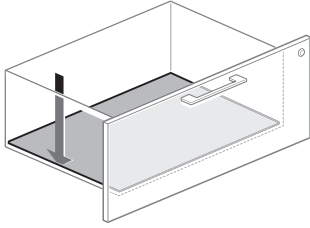

X Series — Accessories

Drawer Liner

KJFL
Class YA

Features

- Drawer Liner is a soft felt like covering that sits on the bottom of the metal drawer body.
- Liners are dimensioned for specific drawer bodies.
- Standard in Charcoal Gray.

To Order, Specify:

1) Product number.
  (No finish specification required.)

Description

Drawer Insert

Description	Number	Price
30"(762mm)W Drawer Insert	KJFL-0030-JI	$45.58
36"(914mm)W Drawer Insert	KJFL-0036-JI	51.27
42"(1067mm)W Drawer Insert	KJFL-0042-JI	56.96

X Series

30"(762mm)W File Insert	KJFL-0030-JL	$45.58
36"(914mm)W File Insert	KJFL-0036-JL	51.27
42"(1067mm)W File Insert	KJFL-0042-JL	56.96
18"(457mm)D Combination Unit Box Drawer	KJFL-0018-JC	34.20
18"(457mm)D Pedestal Box Drawer	KJFL-0018-JP	34.20
24"(610mm)D Pedestal Box Drawer	KJFL-0024-JP	39.89
30"(762mm)D Pedestal Box Drawer	KJFL-0030-JP	45.58