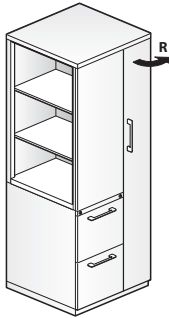

X Series — Filing & Storage with Individually Locking Drawers

5H Personal Storage Tower with Bookcase

J2BW-5624-SS
Class FM2