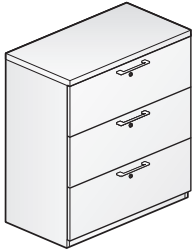

JLPW-0330-S