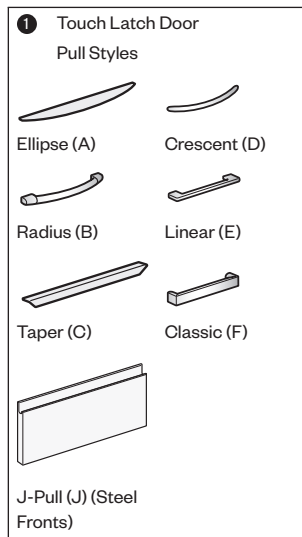

X Series — Filing & Storage with Individually Locking Drawers

4H Personal Storage Tower with Hinged Door Upper Storage

Features

- Includes:
  - -Pedestal section with individually locking drawers
  - -Non-locking valet with coat rod
  - -Non-locking upper storage unit with one removable shelf. Shelf is positioned at 12.5"(318mm) from bottom of hinged door area
- Optional drawer/door pulls include Ellipse, Radius, Taper, Crescent, Linear, Classic, and J-Pull.
  - -Ellipse pull available in non-Metallic trim colors only
  - -Radius pull available in Metallic trim colors only
  - -Taper and J-Pull pull trim color matches case trim color
  - -Crescent, Linear and Classic pulls are brushed nickel finish
  - -J-Pull available with touch latch doors only
- Standard door or touch latch door choice is determined by pull style code.
- Drawers have full extension steel ball-bearing slides.
- Interiors, shelf, and accessories are black finish color.
- Drawer section contains two locks; left-hand lock secures top file drawer, right-hand lock secures bottom file drawer.
- Valet and storage doors do not lock.
- Lock plugs are available in black or chrome.
- For lock options, refer to Lock Program section of the Accessories Price List.
- Glides provide 1"(25mm) adjustment range.

Specification Tips

- Optional white translucent top adds 2.75"(70mm) to overall height of unit.
- Additional storage unit shelves can be specified separately.

To Order, Specify:

1. Product number.
2. **1 Pull** (see side bar) (add **$44.54** list) for touch latch doors
3. **2 Top Option:**
   - **R** Regular top
   - **T** Translucent top (add **$789.06** list)
4. Trim color for case and front.
   - -Ellipse (Non-Metallic trim colors only)
   - -Radius (Metallic trim colors only; upcharge for Metallic trim on pull is included in price.)
5. Trim color for pull (Ellipse and Radius only).
6. Trim color for lock plug.

Actual Depth	Actual Width	Pull	Number	12	Trim A	B
4H, 48.5"(1232mm) - File/File, Valet Right						
23.625"(600mm)	24"(610mm)	1, 3, 8	J2HW-4824-SS	■ ■ ■	$ 3915.31	$ 4159.67
		2, 7	J2HW-4824-SS	■ ■ ■	4085.31	4329.67
		9, J	J2HW-4824-SS	■ ■ ■	4123.91	4368.27
4H, 48.5"(1232mm) - File/File, Valet Left						
23.625"(600mm)	24"(610mm)	1, 3, 8	J2HX-4824-SS	■ ■ ■	$ 3915.31	$ 4159.67
		2, 7	J2HX-4824-SS	■ ■ ■	4085.31	4329.67
		9, J	J2HX-4824-SS	■ ■ ■	4123.91	4368.27
4H, 51.5"(1308mm) - File/File, Valet Right						
23.625"(600mm)	24"(610mm)	1, 3, 8	J2HW-5124-SS	■ ■ ■	$4059.62	$ 4318.73
		2, 7	J2HW-5124-SS	■ ■ ■	4229.62	4488.73
		9, J	J2HW-5124-SS	■ ■ ■	4268.22	4527.33
4H, 51.5"(1308mm) - File/File, Valet Left						
23.625"(600mm)	24"(610mm)	1, 3, 8	J2HX-5124-SS	■ ■ ■	$4059.62	$ 4318.73
		2, 7	J2HX-5124-SS	■ ■ ■	4229.62	4488.73
		9, J	J2HX-5124-SS	■ ■ ■	4268.22	4527.33