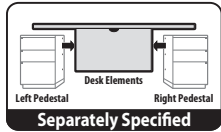

X Series — Double Pedestal Desks

Standard Rectangular

JDSL-JAANDS
JDSW-KAANDS
Class FMI

Features

- Includes high-pressure laminate (HPL) or wood veneer top, optional steel modesty panel, and assembly hardware (pedestals not included).
- Top has 3mm edgeband on user and guest edge, and 1mm edgeband on sides.
- Optional modesty panel is available with or without scallop wireway for cable management; scallop is centered at top of modesty panel.
- Field assembled.

Specification Tip

- Two X Series desk pedestals must be specified separately; nominal depths of desk pedestals must match nominal depth of desk top.

To Order, Specify:

1) Product number, including:

1 Modesty Panel Height:

- **N** No Modesty Panel (deduct **$101.31** list)
- **B** 1/3 Height
- **D** 3/4 Height (add **$101.34** list)
- **F** Full Height (add **$202.67** list)

2 Modesty Panel Cable Management:

- **N** No Scallop
- **S** Scallop

2) Laminate or wood color for top.
3) Edge trim color for top (HPL only).
4) Trim color for modesty panel.

Note: Desk pedestals must be specified separately.

Height	Depth	Width	Number	①②	Top - HPL A Trim		Top - HPL B Trim	
					A	B	A	B
29"(737mm)	24"(610mm)	60"(1524mm)	JDSL-2460-JAAN	■ ■	$1246.97	$1300.74	$1338.57	$1392.34
		66"(1676mm)	JDSL-2466-JAAN	■ ■	1333.07	1394.52	1431.57	1493.02
		72"(1829mm)	JDSL-2472-JAAN	■ ■	1419.17	1488.30	1524.57	1593.70
		78"(1981mm)	JDSL-2478-JAAN	■ ■	1505.27	1582.08	1617.57	1694.38
		84"(2134mm)	JDSL-2484-JAAN	■ ■	1591.37	1675.86	1710.57	1795.06
29"(737mm)	30"(762mm)	60"(1524mm)	JDSL-3060-JAAN	■ ■	$1296.77	$1350.54	$1392.21	$1445.98
		66"(1676mm)	JDSL-3066-JAAN	■ ■	1382.87	1444.32	1485.21	1546.66
		72"(1829mm)	JDSL-3072-JAAN	■ ■	1468.97	1538.10	1578.21	1647.34
		78"(1981mm)	JDSL-3078-JAAN	■ ■	1555.07	1631.88	1671.21	1748.02
		84"(2134mm)	JDSL-3084-JAAN	■ ■	1641.17	1725.66	1764.21	1848.70

Height	Depth	Width	Number	①②	Top - Wood A Trim		Top - Wood B Trim	
					A	B	A	B
29"(737mm)	24"(610mm)	60"(1524mm)	JDSW-2460-KAAN	■ ■	$ 1705.71	$ 1759.48	$ 1836.55	$ 1890.32
		66"(1676mm)	JDSW-2466-KAAN	■ ■	1791.81	1853.26	1930.81	1992.26
		72"(1829mm)	JDSW-2472-KAAN	■ ■	1877.91	1947.04	2025.07	2094.20
		78"(1981mm)	JDSW-2478-KAAN	■ ■	1964.01	2040.82	2119.33	2196.14
		84"(2134mm)	JDSW-2484-KAAN	■ ■	2050.11	2134.60	2213.59	2298.08
29"(737mm)	30"(762mm)	60"(1524mm)	JDSW-3060-KAAN	■ ■	$ 1782.21	$ 1835.98	$ 1917.97	$ 1971.74
		66"(1676mm)	JDSW-3066-KAAN	■ ■	1868.31	1929.76	2012.23	2073.68
		72"(1829mm)	JDSW-3072-KAAN	■ ■	1954.41	2023.54	2106.49	2175.62
		78"(1981mm)	JDSW-3078-KAAN	■ ■	2040.51	2117.32	2200.75	2277.56
		84"(2134mm)	JDSW-3084-KAAN	■ ■	2126.61	2211.10	2295.01	2379.50