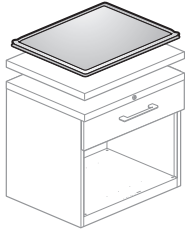

X Series — 1.5H Filing & Storage

Accessories

Cushion

JPFC-1830-F
(Proud Front)