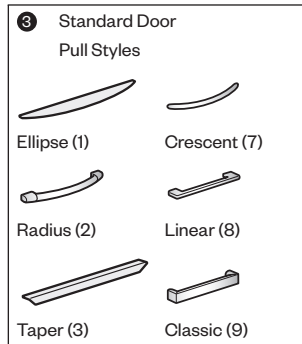

### Features

- Includes:
  - Two 12"(305mm)W compartments separated by a divider panel, with individual doors
  - Ventilated back panel
- Each compartment Includes:
  - Upper shelf
  - Coat rod and coat hook in 23.625"(600mm)D locker
  - One coat hook in 18.75"(476mm)D locker
- Doors can be left-, right-, center-, or outside-hinged.
- Lockers up to 40.5"(1029mm) tall have shelves that adjust in 2"(51mm) increments.
- Lockers 48.5"(1232mm) and taller have non-adjustable shelves located 6"(152mm) below top.
- Door front options include painted, high-pressure laminate (HPL), or wood.
- Painted fronts must be specified with painted steel top.
- Laminate fronts can be specified with painted steel or laminate top.
- Wood fronts can be specified with painted steel or wood top.
- Optional door pulls include Ellipse, Radius, Taper, Crescent, Linear, Classic, and No Pull (touch latch).
  - Ellipse pull available in non-Metallic trim colors only
  - Radius pull available in Metallic trim colors only
  - Taper pull trim color matches case color
  - Crescent, Linear and Classic pulls are brushed nickel finish
- Shelves and interior match case color.
- Each door locks separately and is randomly keyed.
- Lock plugs are available in black or chrome.
- For lock options, refer to Lock Program section of the Accessories Price List.
- Glides provide 1.5"(38mm) adjustment range.