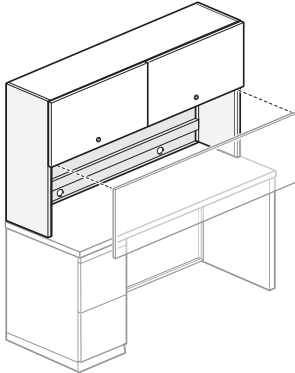

X Series — Vertical Storage Units

Flipper Door – HPL Front with HPL End Panels

JUFL-LL
Class FM

Features

- Includes steel top and interior shelf, laminate flipper door(s), laminate end panels, assembly hardware, and double-sided adhesive tape for attachment to desk or credenza.
- For lock options, refer to Lock Program section of the Accessories Price List.
- Lock plug bezel available in black or chrome.
- Accepts separately specified task lights.
- 48"(1219mm)W units have one door; 60"(1524mm), 66"(1676mm) and 72"(1829mm)W units have two doors.
- Inside height clearance is 13"(330mm). Inside depth clearance is 12.75"(324mm).
- Vertical clearance between desk/credenza top and underside of shelf is 19"(483mm).
- Units are standard with two grommets located in the back panel.
- Ships fully assembled.

Specification Tips

- Vertical Storage Unit Tackboard is required and must be specified separately.
- Specify tackboard designed for use with VSU laminate or wood end panels.

To Order, Specify:

1) Product number.
2) Trim color for top and shelf.
3) Laminate color for door.
4) Edge trim color for door.
5) Laminate color for end panels.
6) Edge trim color for end panels.
7) Trim color for lock plug.

Actual Height	Actual Depth	Width	Number	Top & Shelf Steel Trim A End Panel HPL		Top & Shelf Steel Trim B End Panel HPL	
				A	B	A	B
Flipper Door - HPL A							
34"(864mm)	14"(356mm)	48"(1219mm)	JUFL-3348-LL	$2668.30	$2707.52	$2766.31	$2805.53
		60"(1524mm)	JUFL-3360-LL	3200.86	3240.08	3298.87	3338.09
		66"(1676mm)	JUFL-3366-LL	3484.85	3524.07	3582.86	3622.08
		72"(1829mm)	JUFL-3372-LL	3751.13	3790.35	3849.14	3888.36
Flipper Door - HPL B							
34"(864mm)	14"(356mm)	48"(1219mm)	JUFL-3348-LL	$2760.04	$2799.26	$2858.05	$2897.27
		60"(1524mm)	JUFL-3360-LL	3328.96	3368.18	3426.97	3466.19
		66"(1676mm)	JUFL-3366-LL	3631.13	3670.35	3729.14	3768.36
		72"(1829mm)	JUFL-3372-LL	3915.59	3954.81	4013.60	4052.82