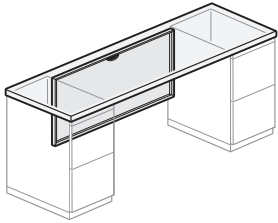

X Series — Double Pedestal Desks

Standard Rectangular

JDSL-JAANDS
JDSW-KAANDS
Class FMI

Features

- Includes high-pressure laminate (HPL) or wood veneer top, optional steel modesty panel, and assembly hardware (pedestals not included).
- Top has 3mm edgeband on user and guest edge, and 1mm edgeband on sides.
- Optional modesty panel is available with or without scallop wireway for cable management; scallop is centered at top of modesty panel.
- Field assembled.

Specification Tip

- Two X Series desk pedestals must be specified separately; nominal depths of desk pedestals must match nominal depth of desk top.

To Order, Specify:

1) Product number, including:

1 Modesty Panel Height:

- **N** No Modesty Panel (deduct **$101.31** list)
- **B** 1/3 Height
- **D** 3/4 Height (add **$101.34** list)
- **F** Full Height (add **$202.67** list)

2 Modesty Panel Cable Management:

- **N** No Scallop
- **S** Scallop

2) Laminate or wood color for top.
3) Edge trim color for top (HPL only).
4) Trim color for modesty panel.

Note: Desk pedestals must be specified separately.

Height	Depth	Width	Number	①②	Top - HPL A Trim		Top - HPL B Trim	
					A	B	A	B
29"(737mm)	24"(610mm)	60"(1524mm)	JDSL-2460-JAAN	■ ■	$1246.97	$1300.74	$1338.57	$1392.34
		66"(1676mm)	JDSL-2466-JAAN	■ ■	1333.07	1394.52	1431.57	1493.02
		72"(1829mm)	JDSL-2472-JAAN	■ ■	1419.17	1488.30	1524.57	1593.70
		78"(1981mm)	JDSL-2478-JAAN	■ ■	1505.27	1582.08	1617.57	1694.38
		84"(2134mm)	JDSL-2484-JAAN	■ ■	1591.37	1675.86	1710.57	1795.06
29"(737mm)	30"(762mm)	60"(1524mm)	JDSL-3060-JAAN	■ ■	$1296.77	$1350.54	$1392.21	$1445.98
		66"(1676mm)	JDSL-3066-JAAN	■ ■	1382.87	1444.32	1485.21	1546.66
		72"(1829mm)	JDSL-3072-JAAN	■ ■	1468.97	1538.10	1578.21	1647.34
		78"(1981mm)	JDSL-3078-JAAN	■ ■	1555.07	1631.88	1671.21	1748.02
		84"(2134mm)	JDSL-3084-JAAN	■ ■	1641.17	1725.66	1764.21	1848.70

Height	Depth	Width	Number	①②	Top - Wood A Trim		Top - Wood B Trim	
					A	B	A	B
29"(737mm)	24"(610mm)	60"(1524mm)	JDSW-2460-KAAN	■ ■	$ 1705.71	$ 1759.48	$ 1836.55	$ 1890.32
		66"(1676mm)	JDSW-2466-KAAN	■ ■	1791.81	1853.26	1930.81	1992.26
		72"(1829mm)	JDSW-2472-KAAN	■ ■	1877.91	1947.04	2025.07	2094.20
		78"(1981mm)	JDSW-2478-KAAN	■ ■	1964.01	2040.82	2119.33	2196.14
		84"(2134mm)	JDSW-2484-KAAN	■ ■	2050.11	2134.60	2213.59	2298.08
29"(737mm)	30"(762mm)	60"(1524mm)	JDSW-3060-KAAN	■ ■	$ 1782.21	$ 1835.98	$ 1917.97	$ 1971.74
		66"(1676mm)	JDSW-3066-KAAN	■ ■	1868.31	1929.76	2012.23	2073.68
		72"(1829mm)	JDSW-3072-KAAN	■ ■	1954.41	2023.54	2106.49	2175.62
		78"(1981mm)	JDSW-3078-KAAN	■ ■	2040.51	2117.32	2200.75	2277.56
		84"(2134mm)	JDSW-3084-KAAN	■ ■	2126.61	2211.10	2295.01	2379.50