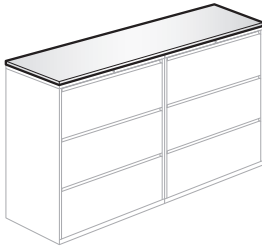

Common File Top

JTRL-1860