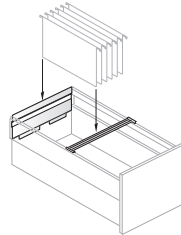

Statement of Line

X Series — Combination Units with Valet

Pages 298-300

X Series — Combination Units/Valet Accessories

Page 302

Filing Kit

X Series — Storage Cabinets

Pages 304-308

X Series — Wardrobes

Page 310

X Series — Storage Cabinet/ Wardrobe Accessories

Page 311