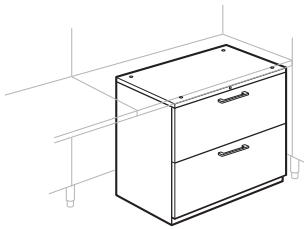

X Series — Lateral Files — Attached

Proud Style

JLPD-S1A
Class FM