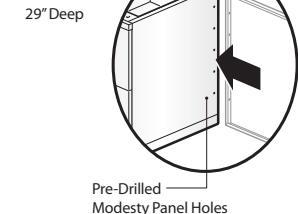

X Series — Desk Pedestals