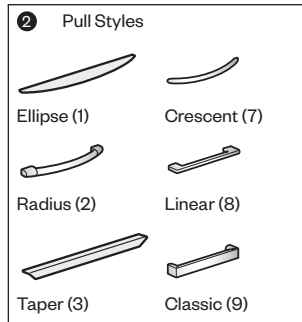

X Series — 1.5H Filing & Storage

1.5H Storage Cabinet with Hinged Doors – Proud Front

Features

- Includes full-height hinged doors and one shelf that adjusts in 6”(152mm) increments.
- Door front options include painted, high-pressure laminate (HPL), or wood.
- Painted fronts must be specified with painted steel top.
- Laminate fronts can be specified with a painted steel or laminate lockbar.
- Wood fronts can be specified with a painted steel or wood lockbar.
- Optional door pulls include Ellipse, Radius, Taper, Crescent, Linear, Classic, and No Pull (touch latch).
  - –Ellipse pull available in non-Metallic trim colors only.
  - –Radius pull available in Metallic trim colors only.
  - –Taper pull trim color matches case color.
  - –Crescent, Linear and Classic pulls are brushed nickel finish.
- Interior and shelf match case color.
- Single lock secures both doors.
- Lock plug is available in black or chrome.
- For lock options, refer to Lock Program section of the Accessories Price List.
- Glides provide 1.5”(38mm) adjustment range.

Specification Tips

- When using one or more 1.5H units to provide guest seating, file top or common file top is required; specified separately.
- Cushion available for use on file top or common file top; specified separately.
- Additional shelves can be specified separately.

To Order, Specify:

Painted Steel Door Fronts

1) Product number, including:

1 Front/Lockbar Option:

S Painted steel fronts/painted steel lockbar

2 Pull (see side bar)

2) Trim color for case and front.

3) Trim color for pull (Ellipse and Radius only).

–Ellipse (Non-Metallic trim colors only)

–Radius (Metallic trim colors only; upcharge for Metallic trim on pull is included in price.)

4) Trim color for lock plug.

Laminate Door Fronts

1) Product number, including:

1 Front/Lockbar Option:

L Laminate fronts/painted steel lockbar

T Laminate fronts/laminate lockbar (add **$75.59** list)

2 Pull (see side bar)

2) Trim color for case.

3) Trim color for pull (Ellipse and Radius only).

–Ellipse (Non-Metallic trim colors only)

–Radius (Metallic trim colors only; upcharge for Metallic trim on pull is included in price.)

4) Laminate color for door fronts.

5) Edge trim color for door fronts.

6) Trim color for lock plug.

Wood Door Fronts

1) Product number, including:

1 Front/Lockbar Option:

W Wood fronts/painted steel lockbar

R Wood fronts/wood lockbar (add **$146.10** list)

2 Pull (see side bar)

2) Trim color for case.

3) Trim color for pull (Ellipse and Radius only).

–Ellipse (Non-Metallic trim colors only)

–Radius (Metallic trim colors only; upcharge for Metallic trim on pull is included in price.)

4) Wood finish color for door fronts.

5) Trim color for lock plug.