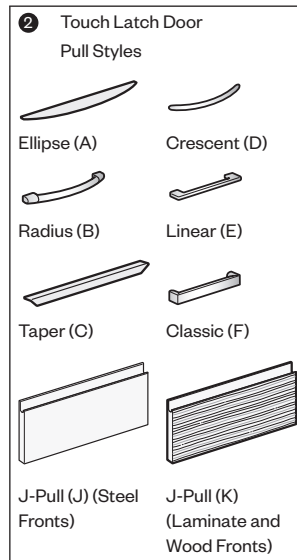

Specification Tips

- Storage unit accommodates one row of standard-height binders.
- Pedestal file drawer has a half-height back. To accommodate side-to-side legal filing, or to convert to a full-height back, a legal-size filing kit must be specified separately.
- Additional accessories are available and can be specified separately.