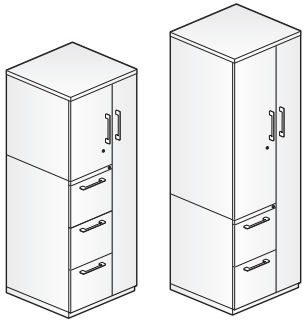

J2HM-6324
(Right)
Class FM2

J2HG-7324
(Right)