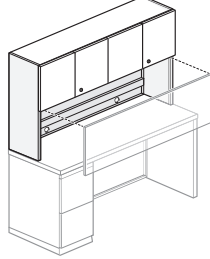

Hinged Door