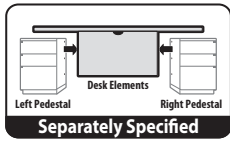

X Series — Double Pedestal Desks

Executive Bow Front

JDHL-JAANDS
JDHW-KAANDS
Class FM1

Features

- Includes high-pressure laminate (HPL) or wood veneer top, optional steel modesty panel, and assembly hardware (pedestals not included).
- Top has 3mm edgeband on user and guest edge, and 1mm edgeband on sides.
- Bow edge on guest side extends 10"(254mm) beyond pedestals at the center of the desk (4"(102mm) of extension + 6"(152mm) of bow).
- Optional modesty panel is available with or without scallop wireway for cable management; scallop is centered at top of modesty panel.
- Field assembled.

Specification Tip

- Two X Series desk pedestals must be specified separately; nominal depths of desk pedestals must be 6"(152mm) less than nominal depth of desk top. See table.

Desk/Pedestal Nominal Depths

Desk Depth	Pedestal Depth
30"(762mm)	24"(610mm)
36"(914mm)	30"(762mm)

To Order, Specify:

1) Product number, including:

1 Modesty Panel Height:

- **N** No Modesty Panel (deduct **$101.31** list)
- **B** 1/3 Height
- **D** 3/4 Height (add **$101.34** list)
- **F** Full Height (add **$202.67** list)

2 Modesty Panel Cable Management:

- **N** No Scallop
- **S** Scallop

2) Laminate or wood color for top.
3) Edge trim color for top (HPL only).
4) Trim color for modesty panel.

Note: Desk pedestals must be specified separately.

Height	Depth	Width	Number	①②	Top - HPL A Trim		Top - HPL B Trim	
					A	B	A	B
29"(737mm)	30"(762mm)	60"(1524mm)	JDHL-3060-JAAN	■ ■	$1432.51	$1486.28	$1538.80	$ 1592.57
		66"(1676mm)	JDHL-3066-JAAN	■ ■	1518.61	1580.06	1631.80	1693.25
		72"(1829mm)	JDHL-3072-JAAN	■ ■	1604.71	1673.84	1724.80	1793.93
		78"(1981mm)	JDHL-3078-JAAN	■ ■	1690.81	1767.62	1817.80	1894.61
		84"(2134mm)	JDHL-3084-JAAN	■ ■	1776.91	1861.40	1910.80	1995.29
29"(737mm)	36"(914mm)	60"(1524mm)	JDHL-3660-JAAN	■ ■	$1482.31	$1536.08	$1592.44	$ 1646.21
		66"(1676mm)	JDHL-3666-JAAN	■ ■	1568.41	1629.86	1685.44	1746.89
		72"(1829mm)	JDHL-3672-JAAN	■ ■	1654.51	1723.64	1778.44	1847.57
		78"(1981mm)	JDHL-3678-JAAN	■ ■	1740.61	1817.42	1871.44	1948.25
		84"(2134mm)	JDHL-3684-JAAN	■ ■	1826.71	1911.20	1964.44	2048.93

Height	Depth	Width	Number	①②	Top - Wood A Trim		Top - Wood B Trim	
					A	B	A	B
29"(737mm)	30"(762mm)	60"(1524mm)	JDHW-3060-KAAN	■ ■	$ 1944.71	$ 1998.48	$ 2109.37	$ 2163.14
		66"(1676mm)	JDHW-3066-KAAN	■ ■	2030.81	2092.26	2203.63	2265.08
		72"(1829mm)	JDHW-3072-KAAN	■ ■	2116.91	2186.04	2297.89	2367.02
		78"(1981mm)	JDHW-3078-KAAN	■ ■	2203.01	2279.82	2392.15	2468.96
		84"(2134mm)	JDHW-3084-KAAN	■ ■	2289.11	2373.60	2486.41	2570.90
29"(737mm)	36"(914mm)	60"(1524mm)	JDHW-3660-KAAN	■ ■	$ 2021.21	$ 2074.98	$ 2190.79	$ 2244.56
		66"(1676mm)	JDHW-3666-KAAN	■ ■	2107.31	2168.76	2285.05	2346.50
		72"(1829mm)	JDHW-3672-KAAN	■ ■	2193.41	2262.54	2379.31	2448.44
		78"(1981mm)	JDHW-3678-KAAN	■ ■	2279.51	2356.32	2473.57	2550.38
		84"(2134mm)	JDHW-3684-KAAN	■ ■	2365.61	2450.10	2567.83	2652.32