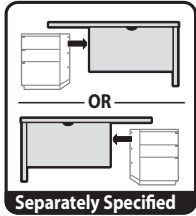

X Series — Single Pedestal Desks

Executive Bow Front

JDHL-JAFSDS
JDHL-JAFLDS
JDHL-JAFWDS
JDHW-KAFSDS
JDHW-KAFLDS
JDHW-KAFWDS
(Left-Hand)
Class FMI

Features

- Includes high-pressure laminate (HPL) or wood veneer top, steel, laminate or wood end panel, steel modesty panel, and assembly hardware (pedestal not included).
- Top has 3mm edgeband on user and guest edge, and 1mm edgeband on sides.
- Bow edge on guest side extends 10"(254mm) beyond pedestal and end panel at the center of the desk (4"(102mm) of extension + 6"(152mm) of bow).
- Modesty panel is available with or without scallop wireway for cable management; scallop is centered at top of modesty panel.
- Desk orientation can be field-changed from left to right or right to left.
- Glides provide 1"(25mm) adjustment range.
- Field assembled.

Specification Tip

- One X Series desk pedestal must be specified separately; nominal depth of desk pedestal must be 6"(152mm) less than nominal depth of desk top. See table.

Desk/Pedestal Nominal Depths

Desk Depth	Pedestal Depth
30"(762mm)	24"(610mm)
36"(914mm)	30"(762mm)

To Order, Specify:

1) Product number, including:

1 Pedestal Orientation:

AF Left-hand

FA Right-hand

2 Modesty Panel Height:

B 1/3 Height

D 3/4 Height (add **$101.34** list)

F Full Height (add **$202.67** list)

3 Modesty Panel Cable Management:

N No Scallop

S Scallop

2) Laminate or wood color for top.
3) Edge trim color for top (HPL only).
4) End panel trim, laminate or wood finish.
5) End panel edge color (HPL only)
6) Modesty panel trim color.

Note: Desk pedestal must be specified separately.