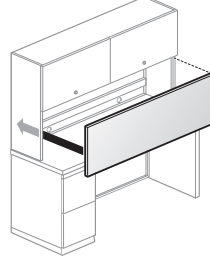

Statement of Line

X Series — Vertical Storage Units (cont'd)

Pages 165-180

Tackboard

X Series — Pedestals

Pages 182-189