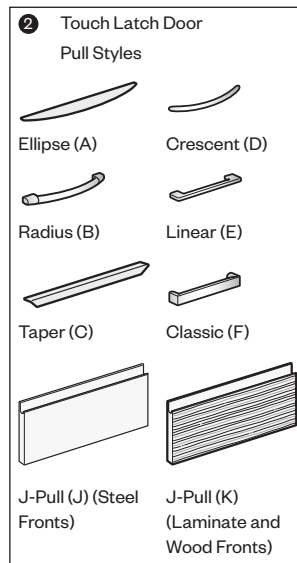

Specification Tips

- Storage unit accommodates one row of standard-height binders.
- Pedestal file drawer has a half-height back. To accommodate side-to-side legal filing, or to convert to a full-height back, a legal-size filing kit must be specified separately.
- Additional accessories are available and can be specified separately.