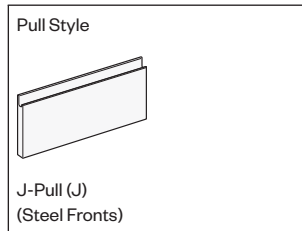

Actual Depth	Actual Width	Pull	Number	Trim A	B
1.5H, 21.5”(546mm), Box/File					
18”(457mm)	29.885”(759mm)	J	JLRD-1530-SJ	$ 1772.20	$ 1912.23
	35.885”(911mm)	J	JLRD-1536-SJ	2068.18	2250.27
	41.885”(1064mm)	J	JLRD-1542-SJ	2364.16	2588.31