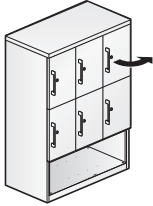

X Series — Lockers

Cubby Combination Locker

JA18-5136-JR