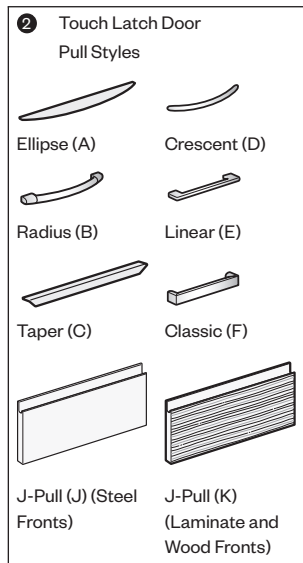

X Series — Combination Units — Freestanding

4H with Two Lateral File Drawers

Features

- Includes:
  - -24"(610mm)H storage unit with one shelf that adjusts in 6"(152mm) increments
  - -Two 12"(305mm)H lateral file drawers
- Lateral file drawers include side-to-side hanging bars that accommodate letter, legal, EDP, international A4, and foolscap suspended file folders.
- Drawer/door front options include painted, high-pressure laminate (HPL), or wood.
- Painted fronts must be specified with painted steel lockbar.
- Laminate fronts can be specified with a painted steel or laminate lockbar.
- Wood fronts can be specified with a painted steel or wood lockbar.
- Optional drawer/door pulls include Ellipse, Radius, Taper, Crescent, Linear, Classic and J-Pull.
  - -Ellipse pull available in non-metallic trim colors only
  - -Radius pull available in metallic trim colors only
  - -Taper and J-Pull trim color matches case trim color
  - -Crescent, Linear and Classic pulls are brushed nickel finish
  - -J-Pull available with touch latch doors only
- Standard door or touch latch door choice is determined by pull style code.
- Touch latch doors have touch latch mechanism on the right door, controlling access to both sides.
- Drawers have full extension steel ball-bearing slides.
- Drawer interior and accessories are black finish color. Storage unit interior and shelf match case color.
- Lock centered on front edge of unit top secures all drawers. Storage unit locks separately.
- All locks have the same key number.
- Lock plugs are available in black or chrome.
- For lock options, refer to Lock Program section of the Accessories Price List.
- Glides provide 1.5"(38mm) adjustment range.

Specification Tips

- Storage unit accommodates one row of standard-height binders.
- A separately specified counterweight is recommended when unit is not ganged to another file or anchored to a fixed object.
- Additional accessories are available and can be specified separately.

To Order, Specify:

Painted Steel Drawer/Door Fronts

1. Product number, including:
   1. **1 Front/Lockbar Option:**
      - **SS** Painted steel fronts/painted steel lockbar
   2. **2 Pull** (see side bar) (add **$44.54** list) for touch latch door(s).
2. Trim color for drawer/door fronts and case.
3. Trim color for pull (Ellipse and Radius only).
   - -Ellipse (Non-Metallic trim colors only)
   - -Radius (Metallic trim colors only; upcharge for Metallic trim on pull is included in price.)
4. Trim color for lock plug.

Laminate Drawer/Door Fronts

1. Product number, including:
   1. **1 Front/Lockbar Option:**
      - **LL** Laminate fronts/painted steel lockbar
      - **TT** Laminate fronts/laminate lockbar (add **$75.59** list)
   2. **2 Pull** (see side bar) (add **$44.54** list) for touch latch door(s).
2. Trim color for case.
3. Trim color for pull (Ellipse and Radius only).
   - -Ellipse (Non-Metallic trim colors only)
   - -Radius (Metallic trim colors only; upcharge for Metallic trim on pull is included in price.)
4. Laminate color for drawer/door fronts.
5. Edge trim color for drawer/door fronts.
6. Trim color for lock plug.

Wood Drawer/Door Fronts