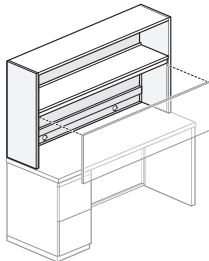

X Series — Vertical Storage Units

Pages 165-180

Open Front