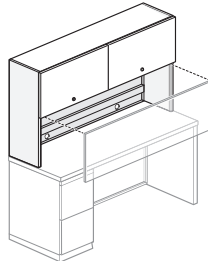

Flipper Door – Steel Front with Steel End Panels