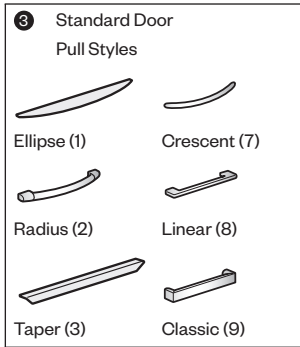

### Features

- Includes two 18"(457mm)W compartments separated by a divider panel, with individual doors.
- Each compartment Includes:
  - 6"(152mm)W valet section
  - 12"(305mm)W shelf section
  - Upper shelf that adjusts in 2"(51mm) increments
  - Coat hook
- Door front options include painted, high-pressure laminate (HPL), or wood.
- Painted fronts must be specified with painted steel top.
- Laminate fronts can be specified with painted steel or laminate top.
- Wood fronts can be specified with painted steel or wood top.
- Optional door pulls include Ellipse, Radius, Taper, Crescent, Linear, Classic, and No Pull (touch latch).
  - Ellipse pull available in non-Metallic trim colors only
  - Radius pull available in Metallic trim colors only
  - Taper pull trim color matches case color
  - Crescent, Linear and Classic pulls are brushed nickel finish
- Shelves and interior match case color.
- Each door locks separately and is randomly keyed.
- Lock plugs are available in black or chrome.
- For lock options, refer to Lock Program section of the Accessories Price List.
- Glides provide 1.5"(38mm) adjustment range.