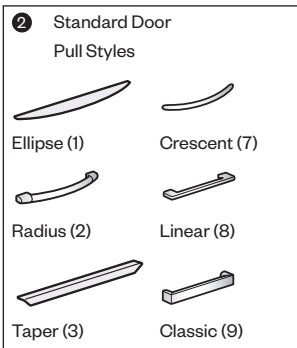

### Features

- Includes coat rod and one shelf that adjusts in 6”(152mm) increments.
- Coat rod is located 3”(76mm) from top.
- Hinged doors feature full access hinges.
- Optional door pulls include Ellipse, Radius, Taper, Crescent, Linear, Classic, and No Pull (touch latch).
  - Ellipse pull available in non-metallic trim colors only
  - Radius pull available in metallic trim colors only
  - Taper trim color matches case trim color
  - Crescent, Linear and Classic pulls are brushed nickel finish
- Touch latch doors have touch latch mechanism on the right door, controlling access to both sides.
- Cabinet interior and shelves match case color.
- Lock is located next to pull on right-hand door.
- Lock plug is available in black or chrome.
- For lock options, refer to Lock Program section of the Accessories Price List.
- Glides provide 1.5”(38mm) adjustment range.