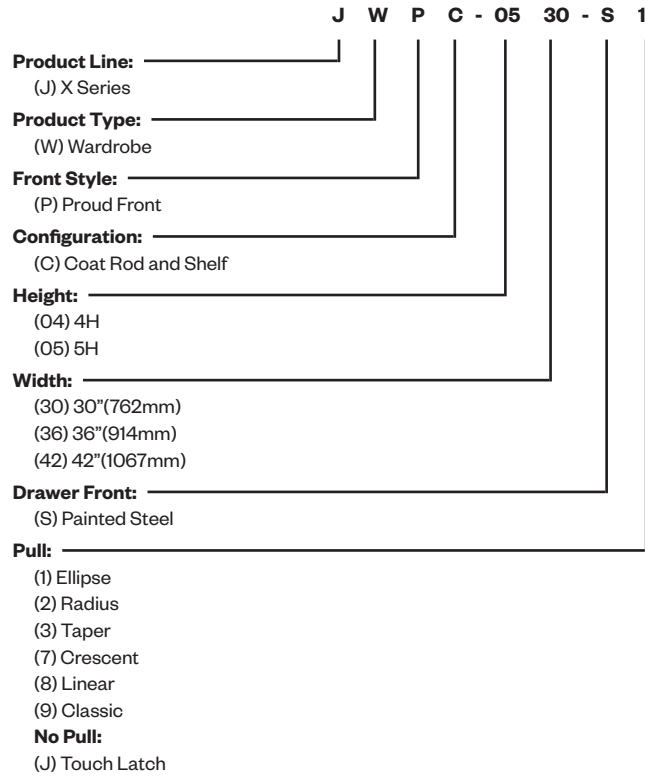

X Series — Wardrobes

Catalog Logic