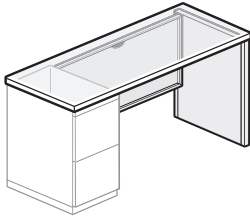

X Series — Single Pedestal Desks

Standard Rectangular

JDSL-JAFSDS
JDSL-JAFLDS
JDSL-JAFWDS
JDSW-KAFSDS
JDSW-KAFLDS
JDSW-KAFWDS
(Left-Hand)
Class FMI

Features

- Includes high-pressure laminate (HPL) or wood veneer top, steel, laminate or wood end panel, steel modesty panel, and assembly hardware (pedestal not included).
- Top has 3mm edgeband on user and guest edge, and 1mm edgeband on sides.
- Modesty panel is available with or without scallop wireway for cable management; scallop is centered at top of modesty panel.
- Desk orientation can be field-changed from left to right or right to left.
- Glides provide 1"(25mm) adjustment range.
- Field assembled.

Specification Tip

- One X Series desk pedestal must be specified separately; nominal depth of desk pedestals must match nominal depth of desk top.

To Order, Specify:

1) Product number, including:

1 Pedestal Orientation:

- **AF** Left-hand
- **FA** Right-hand

2 Modesty Panel Height:

- **B** 1/3 Height
- **D** 3/4 Height (add **$101.34** list)
- **F** Full Height (add **$202.67** list)

3 Modesty Panel Cable Management:

- **N** No Scallop
- **S** Scallop

2) Laminate or wood color for top.
3) Edge trim color for top (HPL only).
4) End panel trim, laminate or wood finish.
5) End panel edge color (HPL only).
6) Modesty panel trim color.

Note: Desk pedestals must be specified separately.