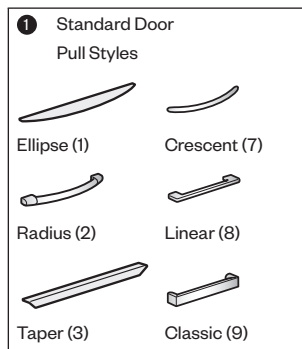

Features

- Includes:
  - -Pedestal section with Individually locking drawers
  - -Non-locking valet with coat rod
  - -Non-locking upper storage unit contains one or more removable shelves
- Storage unit in 56.5"(1435mm)H tower includes one removable shelf.
- Storage unit in 63.5"(1613mm) and 64.5"(1638mm)H towers with File/File drawers includes two removable shelves.
- Storage unit in 63.5"(1613mm) and 64.5"(1638mm)H towers with Box/Box/File/File drawers includes one removable shelf.
- Optional drawer/door pulls include Ellipse, Radius, Taper, Crescent, Linear, Classic, and J-Pull.
  - -Ellipse pull available in non-Metallic trim colors only
  - -Radius pull available in Metallic trim colors only
  - -Taper and J-Pull pull trim color matches case trim color
  - -Crescent, Linear and Classic pulls are brushed nickel finish
  - -J-Pull available with touch latch doors only
- Standard door or touch latch door choice is determined by pull style code.
- Drawers have full extension steel ball-bearing slides.
- Interiors, shelf, and accessories are black finish color.
- Drawer section contains two locks;
  - -Left-hand lock secures top file drawer on File/File configuration. Secures top box drawer and upper file drawer on Box/Box/File/File configuration.
  - -Right-hand lock secures bottom file drawer on File/File configuration. Secures second box drawer and bottom file drawer on Box/Box/File/File configuration.
- Valet and storage doors do not lock.
- Lock plugs are available in black or chrome.
- For lock options, refer to Lock Program section of the Accessories Price List.
- Glides provide 1"(25mm) adjustment range.

Specification Tips

- Optional white translucent top adds 2.75"(70mm) to overall height of unit.
- Additional storage unit shelves can be specified separately.

To Order, Specify:

1. Product number.
2. **1** Pull (see side bar) (add **$44.54** list) for touch latch doors
3. **2** Top Option:
   - **R** Regular top
   - **T** Translucent top (add **$789.06** list)
4. Trim color for case and front.
5. Trim color for pull (Ellipse and Radius only).
   - -Ellipse (Non-Metallic trim colors only)
   - -Radius (Metallic trim colors only; upcharge for Metallic trim on pull is included in price.)
6. Trim color for lock plug.