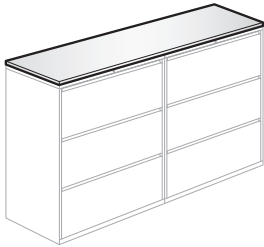

Common File Top

JTRW-1860