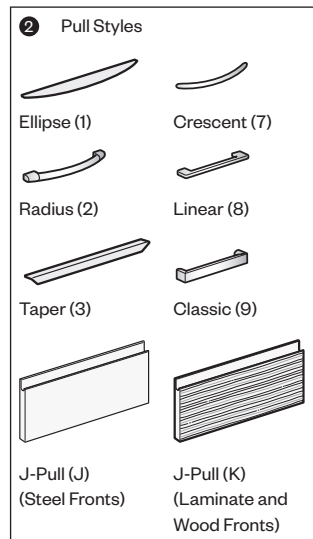

Specification Tips

- When attaching pedestal to a square edge worksurface, the pedestal depth must be equal to, or less than the worksurface depth.
  - –18”(457mm) square edge worksurface accepts an 18”(457mm)D pedestal
  - –24”(610mm) square edge worksurface accepts an 18”(457mm) or 24”(610mm)D pedestal
  - –30”(762mm) square edge worksurface accepts an 18”(457mm), 24”(610mm), or 30”(762mm)D pedestal
- When attaching pedestal to a knife edge worksurface, the pedestal depth must be at least 6”(152mm) less than worksurface depth.
  - –18”(457mm)D knife edge worksurface will not accept a suspended pedestal
  - –24”(610mm)D knife edge worksurface will accept an 18”(457mm)D pedestal
  - –30”(762mm)D knife edge worksurface will accept an 18”(457mm) or 24”(610mm)D pedestal
- For use with Compose, UniGroup, and UniGroup Too systems applications only.
- 18”(457mm)D pedestal accommodates letter-size filing only.
- Additional accessories are available and can be specified separately.

To Order, Specify:

Painted Steel Drawer Fronts

1) Product number, including:
  1. 1 **Front/Lockbar Option:**
     - **S** Painted steel fronts/painted steel lockbar
  2. 2 **Pull** (see side bar)
2) Trim color for drawer fronts and case.
3) Trim color for pull (Ellipse and Radius only).
  - –Ellipse (Non-Metallic trim colors only)
  - –Radius (Metallic trim colors only; upcharge for Metallic trim on pull is included in price.)
4) Trim color for lock plug.

Laminate Drawer Fronts

1) Product number, including:
  1. 1 **Front/Lockbar Option:**
     - **L** Laminate fronts/painted steel lockbar
     - **T** Laminate fronts/laminate lockbar (add **$94.12** list)
  2. 2 **Pull** (see side bar)
2) Trim color for case.
3) Trim color for pull (Ellipse and Radius only).
  - –Ellipse (Non-Metallic trim colors only)
  - –Radius (Metallic trim colors only; upcharge for Metallic trim on pull is included in price.)
  - –Laminate color for drawer fronts.
5) Edge trim color for drawer fronts.
6) Trim color for lock plug.

Wood Drawer Fronts

1) Product number, including:
  1. 1 **Front/Lockbar Option:**
     - **W** Wood fronts/painted steel lockbar
     - **R** Wood fronts/wood lockbar (add **$183.68** list)
  2. 2 **Pull** (see side bar)
2) Trim color for case.
3) Trim color for pull (Ellipse and Radius only).
  - –Ellipse (Non-Metallic trim colors only)
  - –Radius (Metallic trim colors only; upcharge for Metallic trim on pull is included in price.)
4) Wood finish for drawer fronts.
5) Trim color for lock plug.