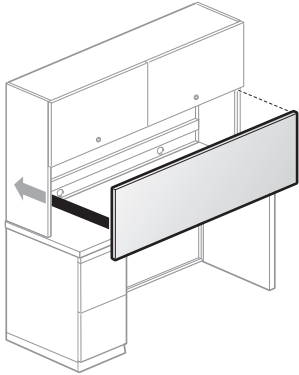

X Series — Vertical Storage Units

Tackboard

JTVS
JTVL
Class FM

Features

- Includes fabric-covered tackboard and mounting hardware.
- Attaches to the lower section of a vertical storage unit back panel.

Specification Tips

- All Vertical Storage Units (VSU) require separately specified tackboards.
- Specify tackboard per type of VSU end panels - options include:
  - Tackboard for use with steel VSU end panels, only.
  - Tackboard for use with laminate or wood VSU end panels.
- Tackboards 66"(1676mm) or 72"(1829mm)W are comprised of 2 equal-width fabric sections.
- Tackboard widths are nominal; catalog number reflects the vertical storage unit width.

To Order, Specify:

1) Product number.
2) Fabric code.

Height	Width	Number	Fabric							
			A	B	C	D	E	F	G	H
For VSUs with Steel End Panels										
17.25"(438mm)	48"(1219mm)	JTVS-1848	$393.42	$443.21	$499.23	$559.08	$ 618.75	$700.93	$750.53	$830.34
	60"(1524mm)	JTVS-1860	422.90	477.17	538.13	603.40	668.41	757.79	811.81	898.84
	66"(1676mm)	JTVS-1866	437.64	494.15	557.58	625.56	693.24	786.22	842.45	933.09
	72"(1829mm)	JTVS-1872	452.38	511.13	577.03	647.72	718.07	814.65	873.09	967.34
For VSUs with HPL or Wood End Panels										
17.25"(438mm)	48"(1219mm)	JTVL-1848	$393.42	$443.21	$499.23	$559.08	$ 618.75	$700.93	$750.53	$830.34
	60"(1524mm)	JTVL-1860	422.90	477.17	538.13	603.40	668.41	757.79	811.81	898.84
	66"(1676mm)	JTVL-1866	437.64	494.15	557.58	625.56	693.24	786.22	842.45	933.09
	72"(1829mm)	JTVL-1872	452.38	511.13	577.03	647.72	718.07	814.65	873.09	967.34