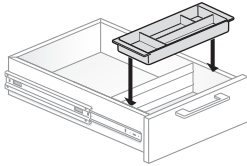

X Series — Pedestal Accessories

Pencil Tray

JPTA-6
Class FP

Features

- Includes one black plastic tray.
- Suspends from sides of 6"(152mm) drawer and slides for drawer access.
- Works with X Series and V Series pedestal drawers.

To Order, Specify:

1) Product number.
  (No finish specification required.)

Height	Depth	Width	Number	Price
1.25"(32mm)	5.5"(140mm)	12.875"(327mm)	JPTA-6	$55.79