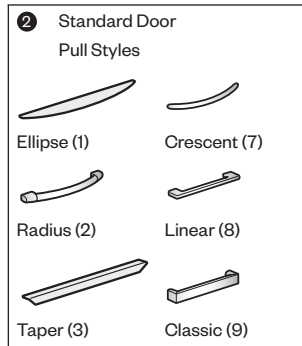

Caster Option

To specify tower with casters, add **C** to the end of the product number (add **$336.18** list); **Example:** J2NB-2724-SS1RC

To Order, Specify: Painted Steel Drawer/Door Fronts

1. Product number, including:
   1. **Front/Lockbar Option:**
      - **SS** Painted steel fronts/painted steel lockbar
   2. **Pull** (see side bar) (add **$44.54** list) for touch latch door(s).
2. Trim color for case and front.
3. Trim color for pull (Ellipse and Radius only).
   - –Ellipse (Non-Metallic trim colors only)
   - –Radius (Metallic trim colors only; upcharge for Metallic trim on pull is included in price.)
4. Trim color for lock plug.

Laminate Drawer/Door Fronts

1. Product number, including:
   1. **Front/Lockbar Option:**
      - **LL** Laminate fronts/painted steel lockbar
      - **TT** Laminate fronts/laminate lockbar (add **$89.50** list)
   2. **Pull** (see side bar) (add **$42.62** list) for touch latch door(s).
2. Trim color for case.
3. Trim color for pull (Ellipse and Radius only).
   - –Ellipse (Non-Metallic trim colors only)
   - –Radius (Metallic trim colors only; upcharge for Metallic trim on pull is included in price.)
4. Laminate color for drawer/door fronts.
5. Edge trim color for drawer/door fronts.
6. Trim color for lock plug.

Wood Drawer/Door Fronts

1. Product number, including:
   1. **Front/Lockbar Option:**
      - **WW** Wood fronts/painted steel lockbar
      - **RR** Wood fronts/wood lockbar (add **$172.21** list)
   2. **Pull** (see side bar) (add **$44.54** list) for touch latch door(s).
2. Trim color for case.
3. Trim color for pull (Ellipse and Radius only).
   - –Ellipse (Non-Metallic trim colors only)
   - –Radius (Metallic trim colors only; upcharge for Metallic trim on pull is included in price.)
4. Wood finish color for drawer/door fronts.
5. Trim color for lock plug.