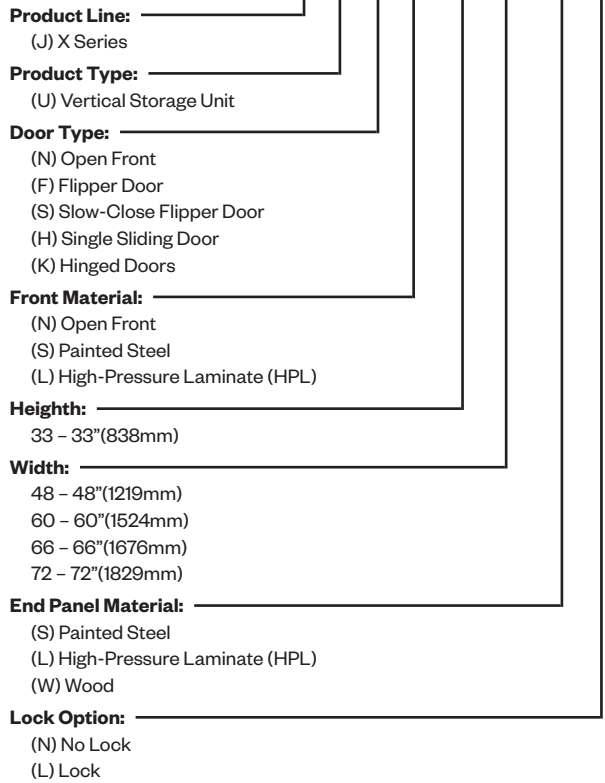

X Series — Vertical Storage Units

Catalog Logic

J U F S - 33 48 - S L