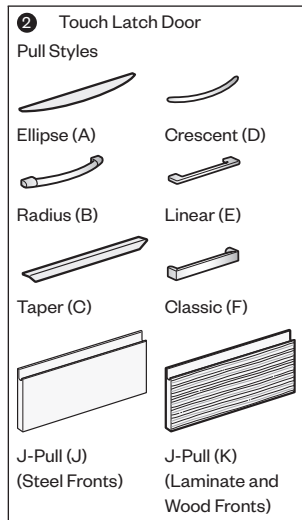

### Features

- Includes:
  - Pedestal section with multiple box and file drawer configurations
  - Valet with coat rod
  - Side facing bookcase
- Tower with box drawer(s) includes a single pencil tray.
- Each box drawer includes one divider.
- Drawer/door front options include painted, high-pressure laminate (HPL), or wood.
- Painted fronts can be specified with:
  - Painted steel lockbar
  - Painted steel or translucent top
- Laminate fronts can be specified with:
  - Painted steel or laminate lockbar
  - Painted steel, translucent, or laminate top
- Wood fronts can be specified with:
  - Painted steel or wood lockbar
  - Painted steel, translucent, or wood top
- Optional drawer/door pulls include Ellipse, Radius, Taper, Crescent, Linear, Classic, and J-Pull.
  - Ellipse pull available in non-Metallic trim colors only
  - Radius pull available in Metallic trim colors only
  - Taper and J-Pull pull trim color matches case trim color
  - Crescent, Linear and Classic pulls are brushed nickel finish
  - J-Pull available with touch latch doors only
- Standard door or touch latch door choice is determined by pull style code.
- Drawers have full extension steel ball-bearing slides.
- Drawer Interiors and accessories are black finish color.
- Bookcase, shelf, and valet interior match case color.
- Bookcase upper storage:
  - 4H - One shelf that adjusts in 3"(76mm) increments
  - 5H - 56.5"(1435mm)H tower includes one shelf that adjusts in 3"(76mm) increments. 63.5"(1613mm) and 64.5"(1638mm)H towers with Box/Box/File or File/File pedestal includes two shelves that adjust in 6.25"(159mm) increments.
  - 6H - Three shelves that adjust in 6.25"(159mm) increments.
- Single lock secures all drawers. Valet locks separately.
- Locks in tower are randomly keyed.
- Lock plugs are available in black or chrome.
- For lock options, refer to Lock Program section of the Accessories Price List.
- Glides provide 1.5"(38mm) adjustment range.
- Optional casters add 3.5"(89mm) to overall height.