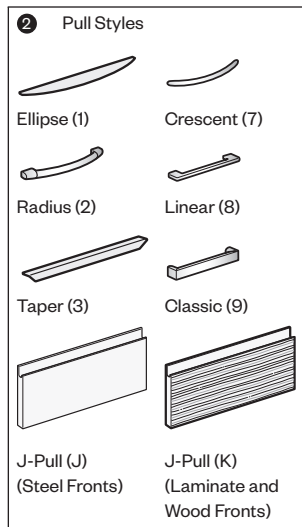

### Features

- Includes:
  - Pedestal section with multiple box and file drawer configurations
  - Side facing bookcase includes one shelf adjustable in 3"(76mm) increments. Lowest shelf mounting position is: 5"(127mm) from the bottom of compartment. Highest shelf mounting position is located at 5.75"(146mm) from the top of compartment.
- Tower with box drawers includes a single pencil tray.
- Each box drawer includes one divider.
- Drawer front options include painted, high-pressure laminate (HPL), or wood.
- Painted fronts can be specified with:
  - Painted steel lockbar
  - Painted steel or translucent top
- Laminate fronts can be specified with:
  - Painted steel or laminate lockbar
  - Painted steel, translucent, or laminate top
- Wood fronts can be specified with:
  - Painted steel or wood lockbar
  - Painted steel, translucent, or wood top
- Optional drawer pulls include Ellipse, Radius, Taper, Crescent, Linear, Classic, and J-Pull.
  - Ellipse pull available in non-Metallic trim colors only
  - Radius pull available in Metallic trim colors only
  - Taper and J-Pull pull trim color matches case trim color
  - Crescent, Linear and Classic pulls are brushed nickel finish
- Drawers have full extension steel ball-bearing slides.
- Drawer interiors and accessories are black finish color. Bookcase interior and shelf color match case color.
- Single lock secures all drawers.
- Lock plugs are available in black or chrome.
- For lock options, refer to Lock Program section of the Accessories Price List.
- Glides provide 1.5"(38mm) adjustment range.