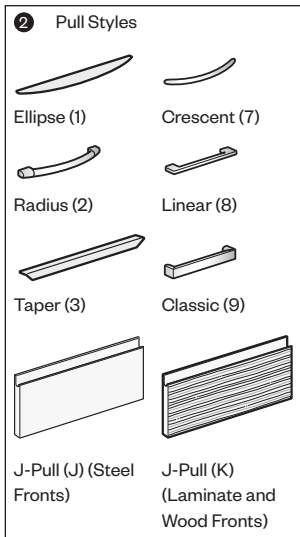

Features

- Includes attachment hardware.
- Each 12"(305mm)H drawer includes side-to-side hanging bars that accommodate letter, legal, EDP, international A4, and foolscap suspended file folders.
- Drawer front options include painted, high-pressure laminate (HPL), or wood.
- Painted fronts must be specified with painted steel lockbar.
- Laminate fronts can be specified with a painted steel or laminate lockbar.
- Wood fronts can be specified with a painted steel or wood lockbar.
- Optional drawer pulls include Ellipse, Radius, Taper, Crescent, Linear, Classic and J-Pull.
  - -Ellipse pull available in non-metallic trim colors only
  - -Radius pull available in metallic trim colors only
  - -Taper and J-Pull trim color matches case trim color
  - -Crescent, Linear and Classic pulls are brushed nickel finish
- Drawers have full extension steel ball-bearing slides.
- Drawer interiors and accessories are black finish color.
- Single lock secures all drawers.
- Lock plug is available in black or chrome.
- For lock options, refer to Lock Program section of the Accessories Price List.
- Glides provide 1.5"(38mm) adjustment range.

Specification Tips

- Must be attached under a worksurface 20"(508mm)D or deeper.
- When using lateral file to support one end of a worksurface in a panel system application, secure the worksurface to the panel using a corner bracket or cantilever; specified separately.
- When attaching a panel-hung worksurface up to 2"(51mm) higher than standard mounting height, use a worksurface height adjustment kit, specified separately.
- Additional accessories are available and can be specified separately.

To Order, Specify:

Painted Steel Drawer Fronts

1) Product number, including:
  - **1 Front/Lockbar Option:**
    - **S** Painted steel fronts/painted steel lockbar
  - **2 Pull** (see side bar)
2) Trim color for drawer fronts and case.
3) Trim color for pull (Ellipse and Radius only).
  - -Ellipse (Non-Metallic trim colors only)
  - -Radius (Metallic trim colors only; upcharge for Metallic trim on pull is included in price.)
4) Trim color for lock plug.

Laminate Drawer Fronts

1) Product number, including:
  - **1 Front/Lockbar Option:**
    - **L** Laminate fronts/painted steel lockbar
    - **T** Laminate fronts/laminate lockbar (add **$75.59** list)
  - **2 Pull** (see side bar)
2) Trim color for case.
3) Trim color for pull (Ellipse and Radius only).
  - -Ellipse (Non-Metallic trim colors only)
  - -Radius (Metallic trim colors only; upcharge for Metallic trim on pull is included in price.)
4) Laminate color for drawer fronts.
5) Edge trim color for drawer fronts.
6) Trim color for lock plug.

Wood Drawer Fronts