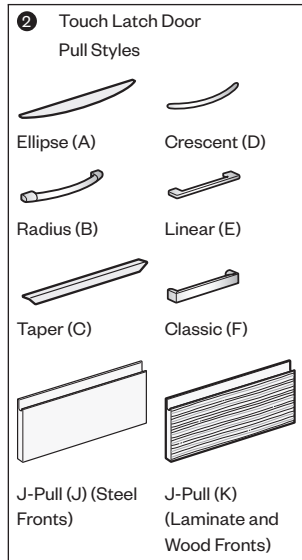

Features

- Includes:
  - -24"(610mm)H storage unit with one shelf that adjust in 6"(152mm) increments
  - -Three 12"(305mm)H lateral file drawers
- Lateral file drawers include side-to-side hanging bars that accommodate letter, legal, EDP, international A4, and foolscap suspended file folders.
- Drawer/door front options include painted, high-pressure laminate (HPL), or wood.
- Painted fronts must be specified with painted steel lockbar.
- Laminate fronts can be specified with a painted steel or laminate lockbar.
- Wood fronts can be specified with a painted steel or wood lockbar.
- Optional drawer/door pulls include Ellipse, Radius, Taper, Crescent, Linear, Classic and J-Pull.
  - -Ellipse pull available in non-metallic trim colors only
  - -Radius pull available in metallic trim colors only
  - -Taper and J-Pull trim color matches case trim color
  - -Crescent, Linear and Classic pulls are brushed nickel finish
  - -J-Pull available with touch latch doors only
- Standard door or touch latch door choice is determined by pull style code.
- Touch latch doors have touch latch mechanism on the right door, controlling access to both sides.
- Drawer has full extension steel ball-bearing slides.
- Drawer interior and accessories are black finish color. Storage unit interior and shelf match case color.
- Lock centered on front edge of unit top secures all drawers. Storage unit locks separately.
- All locks have the same key number.
- Lock plugs are available in black or chrome.
- For lock options, refer to Lock Program section of the Accessories Price List.
- Glides provide 1.5"(38mm) adjustment range.

Specification Tips

- Storage unit accommodates one row of standard-height binders.
- A separately specified counterweight is recommended when unit is not ganged to another file or anchored to a fixed object.
- Additional accessories are available and can be specified separately.

To Order, Specify:

Painted Steel Drawer/Door Fronts

1) Product number, including:

1 Front/Lockbar Option:

SS Painted steel fronts/painted steel lockbar

2 Pull (see side bar)

(add **$44.54** list) for touch latch door(s).

2) Trim color for drawer/door fronts and case.

3) Trim color for pull (Ellipse and Radius only).

-Ellipse (Non-Metallic trim colors only)
-Radius (Metallic trim colors only; upcharge for Metallic trim on pull is included in price.)

4) Trim color for lock plug.

Laminate Drawer/Door Fronts

1) Product number, including:

1 Front/Lockbar Option:

LL Laminate fronts/painted steel lockbar

TT Laminate fronts/laminate lockbar (add **$75.59** list)

2 Pull (see side bar)

(add **$44.54** list) for touch latch door(s).

2) Trim color for case.

3) Trim color for pull (Ellipse and Radius only).

-Ellipse (Non-Metallic trim colors only)
-Radius (Metallic trim colors only; upcharge for Metallic trim on pull is included in price.)

4) Laminate color for drawer/door fronts.

5) Edge trim color for drawer/door fronts.

6) Trim color for lock plug.

Wood Drawer/Door Fronts

1) Product number, including: