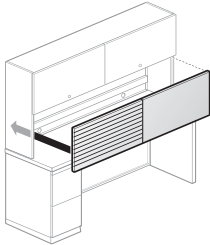

Slat Rail/Tackboard