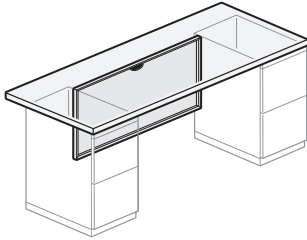

X Series — Double Pedestal Desks

Executive Rectangular

JDXL-JAANDS
JDXW-KAANDS
Class FM1

Features

- Includes high-pressure laminate (HPL) or wood veneer top, optional steel modesty panel, and assembly hardware (pedestals not included).
- Top has 3mm edgeband on user and guest edge, and 1mm edgeband on sides.
- Edge on guest side extends 6”(152mm) beyond pedestals along the entire width of the desk.
- Optional modesty panel is available with or without scallop wireway for cable management; scallop is centered at top of modesty panel.
- Field assembled.

Specification Tip

- Two X Series desk pedestals must be specified separately; nominal depths of desk pedestals must be 6”(152mm) less than nominal depth of desk top. See table.

Desk/Pedestal Nominal Depths

Desk Depth	Pedestal Depth
30”(762mm)	24”(610mm)
36”(914mm)	30”(762mm)

To Order, Specify:

1) Product number, including:

1 Modesty Panel Height:

- **N** No Modesty Panel (deduct **$101.31** list)
- **B** 1/3 Height
- **D** 3/4 Height (add **$101.34** list)
- **F** Full Height (add **$202.67** list)

2 Modesty Panel Cable

Management:

- **N** No Scallop
- **S** Scallop

2) Laminate or wood color for top.
3) Edge trim color for top (HPL only).
4) Trim color for modesty panel.

Note: Desk pedestals must be specified separately.

Height	Depth	Width	Number	①②	Top - HPL A Trim		Top - HPL B Trim	
					A	B	A	B
29”(737mm)	30”(762mm)	60”(1524mm)	JDXL-3060-JAAN	■ ■	$1296.77	$1350.54	$1392.21	$1445.98
		66”(1676mm)	JDXL-3066-JAAN	■ ■	1382.87	1444.32	1485.21	1546.66
		72”(1829mm)	JDXL-3072-JAAN	■ ■	1468.97	1538.10	1578.21	1647.34
		78”(1981mm)	JDXL-3078-JAAN	■ ■	1555.07	1631.88	1671.21	1748.02
		84”(2134mm)	JDXL-3084-JAAN	■ ■	1641.17	1725.66	1764.21	1848.70
29”(737mm)	36”(914mm)	60”(1524mm)	JDXL-3660-JAAN	■ ■	$1346.57	$1400.34	$1445.85	$1499.62
		66”(1676mm)	JDXL-3666-JAAN	■ ■	1432.67	1494.12	1538.85	1600.30
		72”(1829mm)	JDXL-3672-JAAN	■ ■	1518.77	1587.90	1631.85	1700.98
		78”(1981mm)	JDXL-3678-JAAN	■ ■	1604.87	1681.68	1724.85	1801.66
		84”(2134mm)	JDXL-3684-JAAN	■ ■	1690.97	1775.46	1817.85	1902.34

Height	Depth	Width	Number	①②	Top - Wood A Trim		Top - Wood B Trim	
					A	B	A	B
29”(737mm)	30”(762mm)	60”(1524mm)	JDXW-3060-KAAN	■ ■	$ 1782.21	$ 1835.98	$ 1917.97	$ 1971.74
		66”(1676mm)	JDXW-3066-KAAN	■ ■	1868.31	1929.76	2012.23	2073.68
		72”(1829mm)	JDXW-3072-KAAN	■ ■	1954.41	2023.54	2106.49	2175.62
		78”(1981mm)	JDXW-3078-KAAN	■ ■	2040.51	2117.32	2200.75	2277.56
		84”(2134mm)	JDXW-3084-KAAN	■ ■	2126.61	2211.10	2295.01	2379.50
29”(737mm)	36”(914mm)	60”(1524mm)	JDXW-3660-KAAN	■ ■	$ 1858.71	$ 1912.48	$ 1999.39	$ 2053.16
		66”(1676mm)	JDXW-3666-KAAN	■ ■	1944.81	2006.26	2093.65	2155.10
		72”(1829mm)	JDXW-3672-KAAN	■ ■	2030.91	2100.04	2187.91	2257.04
		78”(1981mm)	JDXW-3678-KAAN	■ ■	2117.01	2193.82	2282.17	2358.98
		84”(2134mm)	JDXW-3684-KAAN	■ ■	2203.11	2287.60	2376.43	2460.92