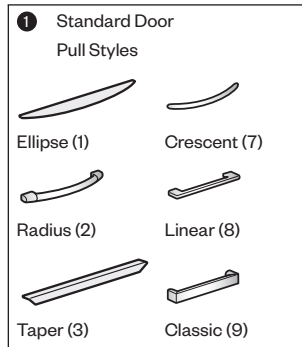

X Series — Filing & Storage with Individually Locking Drawers

4H Personal Storage Tower with Hinged Door Upper Storage

Features

- Includes:
  - -Pedestal section with individually locking drawers
  - -Non-locking valet with coat rod
  - -Non-locking upper storage unit with one removable shelf. Shelf is positioned at 12.5"(318mm) from bottom of hinged door area
- Optional drawer/door pulls include Ellipse, Radius, Taper, Crescent, Linear, Classic, and J-Pull.
  - -Ellipse pull available in non-Metallic trim colors only
  - -Radius pull available in Metallic trim colors only
  - -Taper and J-Pull pull trim color matches case trim color
  - -Crescent, Linear and Classic pulls are brushed nickel finish
  - -J-Pull available with touch latch doors only
- Standard door or touch latch door choice is determined by pull style code.
- Drawers have full extension steel ball-bearing slides.
- Interiors, shelf, and accessories are black finish color.
- Drawer section contains two locks; left-hand lock secures top file drawer, right-hand lock secures bottom file drawer.
- Valet and storage doors do not lock.
- Lock plugs are available in black or chrome.
- For lock options, refer to Lock Program section of the Accessories Price List.
- Glides provide 1"(25mm) adjustment range.

Specification Tips

- Optional white translucent top adds 2.75"(70mm) to overall height of unit.
- Additional storage unit shelves can be specified separately.

To Order, Specify:

1. Product number.
2. **1 Pull** (see side bar) (add **$44.54** list) for touch latch doors
3. **2 Top Option:**
   - **R** Regular top
   - **T** Translucent top (add **$789.06** list)
4. Trim color for case and front.
   - -Ellipse (Non-Metallic trim colors only)
   - -Radius (Metallic trim colors only; upcharge for Metallic trim on pull is included in price.)
5. Trim color for pull (Ellipse and Radius only).
6. Trim color for lock plug.

Actual Depth	Actual Width	Pull	Number	12	Trim A	B
4H, 48.5"(1232mm) - File/File, Valet Right						
23.625"(600mm)	24"(610mm)	1, 3, 8	J2HW-4824-SS	■ ■ ■	$ 3915.31	$ 4159.67
		2, 7	J2HW-4824-SS	■ ■ ■	4085.31	4329.67
		9, J	J2HW-4824-SS	■ ■ ■	4123.91	4368.27
4H, 48.5"(1232mm) - File/File, Valet Left						
23.625"(600mm)	24"(610mm)	1, 3, 8	J2HX-4824-SS	■ ■ ■	$ 3915.31	$ 4159.67
		2, 7	J2HX-4824-SS	■ ■ ■	4085.31	4329.67
		9, J	J2HX-4824-SS	■ ■ ■	4123.91	4368.27
4H, 51.5"(1308mm) - File/File, Valet Right						
23.625"(600mm)	24"(610mm)	1, 3, 8	J2HW-5124-SS	■ ■ ■	$4059.62	$ 4318.73
		2, 7	J2HW-5124-SS	■ ■ ■	4229.62	4488.73
		9, J	J2HW-5124-SS	■ ■ ■	4268.22	4527.33
4H, 51.5"(1308mm) - File/File, Valet Left						
23.625"(600mm)	24"(610mm)	1, 3, 8	J2HX-5124-SS	■ ■ ■	$4059.62	$ 4318.73
		2, 7	J2HX-5124-SS	■ ■ ■	4229.62	4488.73
		9, J	J2HX-5124-SS	■ ■ ■	4268.22	4527.33