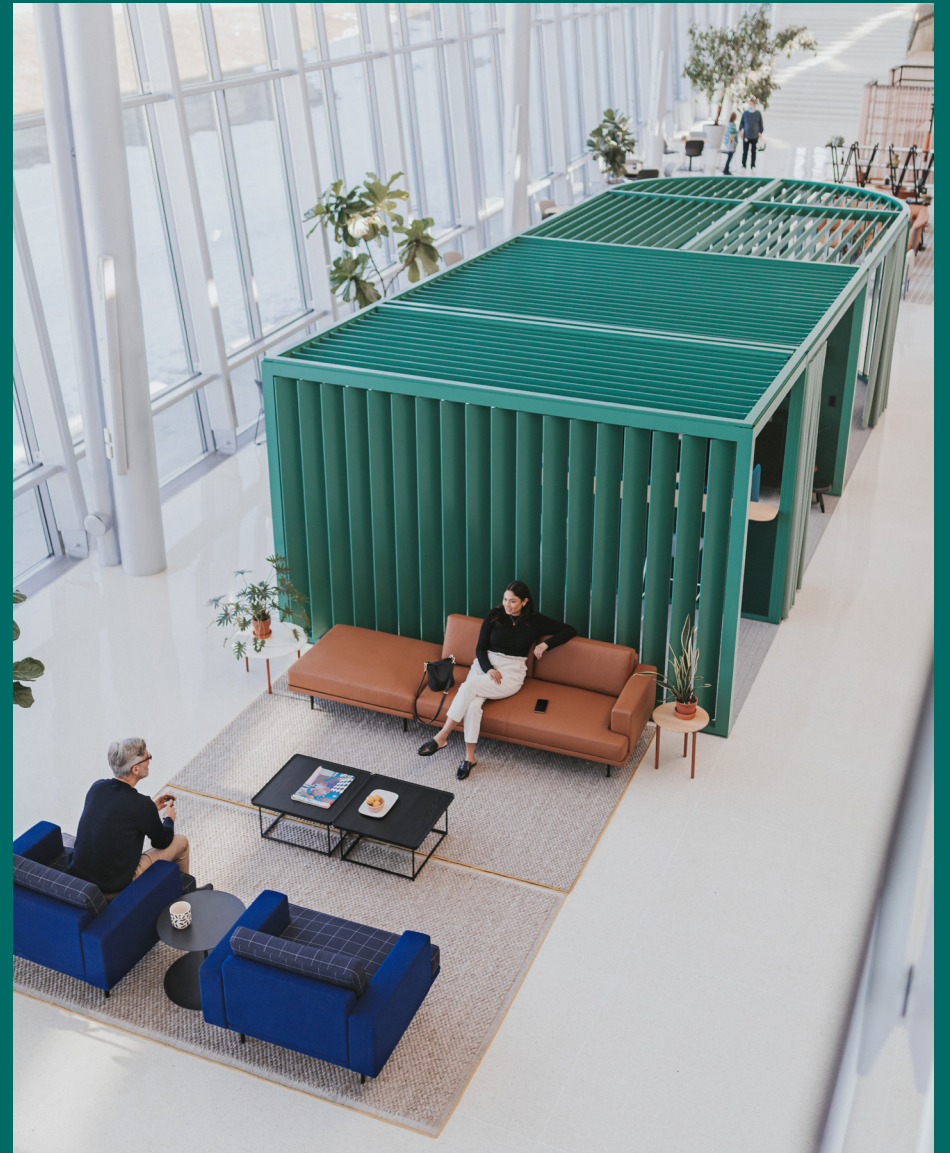

Pergola® is a freestanding architectural product purposefully designed to be seamlessly scalable. Through a spectrum of materials and component types, Pergola offers a broad range of space and room solutions that are scalable in performance and application. Pergola is efficient to specify, install, and reconfigure, and complements base building architecture without the permanence of construction.

Creative Space Today

With its scalable design and range of applications, Pergola suits people's needs for choice. Designers can unleash their creativity to design their way—choosing from an array of materials, modularity, size options, and customization. Create the inviting spaces workers crave to keep them engaged.

Focus or Restore – Alone or Together

Organizations aiming to foster productivity and well-being require dedicated spaces where individuals or groups can concentrate on tasks or simply unwind, away from open or shared environments. By using vertical surfaces and space division, Pergola creates a sense of privacy, so people can focus, relax, and restore.

Business Transformation

Pergola helps organizations use real estate in new ways and to build spaces quickly, empowering people to connect, collaborate, focus, and restore.

Design Choices

Pergola workspaces are built from an easy kit-of-parts with pre-established sizes and specifications. Begin with aluminum post and beam frames, then scale the look—from traditional to expressive. Designers have the choice to add high-performing vertical surfaces and integrated technology to delineate space. Enhancements include curtains, vertical slats, ceiling elements, and integrated lighting.