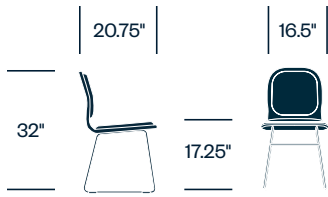

HAWORTH collection

Hi Pad cappellini

Café/Dining/Guest

Hi Pad seating provides uncommon comfort and style for cafés, informal meeting spaces, and libraries. With Hi Pad, the skills of master upholsterers are combined with innovative techniques that allow the covering to adhere perfectly to the three-dimensional edge of the padding.

Features

- Seat is beach and birch plywood with foam padding
- Upholstered in fabric, leather, or faux leather
- Stainless steel base

Certifications

- GREENGUARD Certified

Side Chair

Surfaces

Leather

Pelle Frau ColorSphere Leather