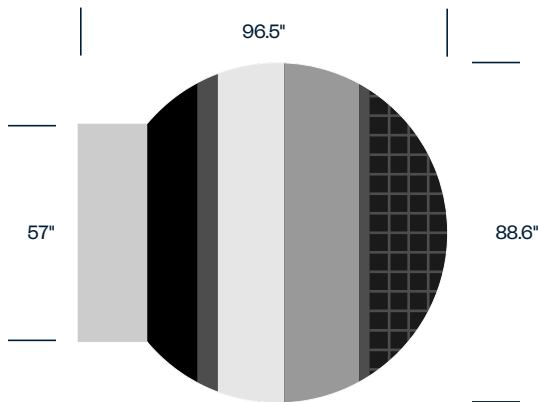

HAWORTH collection

Mangas Original Designed by Patricia Urquiola

Mangas Original rugs are handloomed from 100 percent wool with fun colors, varied textures, and cozy softness to make an inviting setting. They add visual and tactile interest to any area, and help ground furniture in open areas and social spaces.

Features

- Rectangle shape or Globo shape (resembles a snow globe)
- Each rug is handmade, no two are alike
- Available in colors exclusive to Haworth

Surfaces

Rug Color Combinations

- Petrol with Yellow
- Red with Green

Globo Area Rug