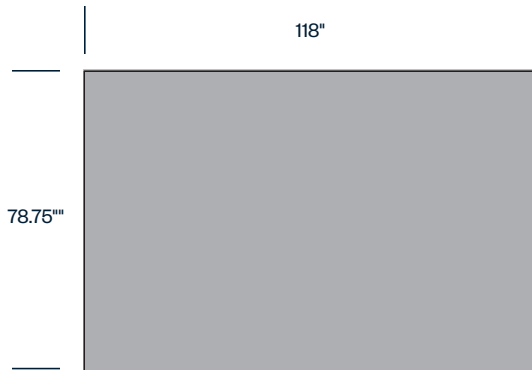

Surfaces

Plain Area Rug

- Grey with Petrol Border
- Grey with Red Border
- Grey with Yellow Border

Area Rug with Square Patterns

- Grey with Beige Squares
- Dark Grey with Grey Squares

Area Rug with Squares