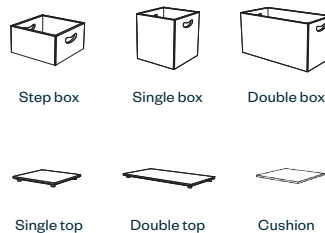

Tijo

Free your interior space! Offer a unique environment where the furniture pieces adapt to various functional areas for different uses. With a back panel made from scrap melamine from the manufacturing of tables or storage units, the Tijo cubes combine to create individual or shared seating, personal storage or lecture halls.

Design

Haworth Design Studio

Statement of Line

Product	Dimensions	Material
 <p>Step box</p>	<p>Width 380 mm Depth 380 mm Height 212 mm</p>	<p>Base: Raw birch plywood European Colour Collection www.haworth.com/eu/product/finishes</p>
 <p>Single box with optional top</p>	<p>Width 380 mm Depth 380 mm Height 414 mm</p>	<p>Base: Raw birch plywood European Colour Collection www.haworth.com/eu/product/finishes</p>
 <p>Double box with optional top</p>	<p>Width 760 mm Depth 380 mm Height 414 mm</p>	<p>Base: Raw birch plywood European Colour Collection www.haworth.com/eu/product/finishes</p>
 <p>Single top with optional felt cushion</p>	<p>Width 380 mm Depth 380 mm Height 18 mm</p>	<p>Base: Raw birch plywood, Lacquered or laminated European Colour Collection www.haworth.com/eu/product/finishes</p>
 <p>Double top</p>	<p>Width 760 mm Depth 380 mm Height 18 mm</p>	<p>Base: Raw birch plywood, Lacquered or laminated European Colour Collection www.haworth.com/eu/product/finishes</p>
 <p>Cushion for single box</p>	<p>Width 340 mm Depth 340 mm Height 8 mm</p>	<p>Fabric: Felt European Colour Collection www.haworth.com/eu/product/finishes</p>