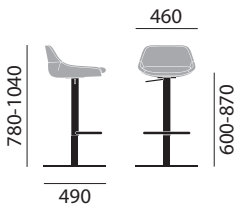

Bar stool fully upholstered 6379

UPHOLSTERY & FINISHES

basic model

- sled base frame in steel tube 14 x 2 mm, chromed
- not stackable
- fully upholstered shell with inlaid seat cushion
- without gliders

options

- gliders

fabric / leather

For a complete list of upholstery options, please refer to surfaces.haworth.com.

basic model

- central base frame, standing column chromed
- rotating, without swing-back mechanism
- seat height adjustable from 60 to 87 cm
- disc base chromed, felt gliders
- fully upholstered shell with inlaid seat cushion

options

- gliders

fabric / leather

For a complete list of upholstery options, please refer to surfaces.haworth.com.