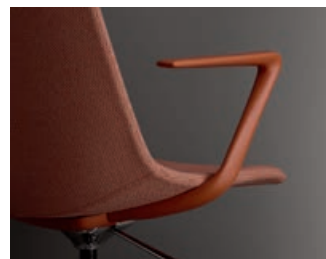

Ola

boss
design

Ola's elegant slimline design and distinct style creates a beautifully curved multi-purpose chair, perfectly suited to a range of workspaces, such as cafés, formal meeting spaces or breakout areas.