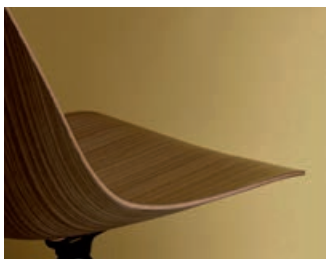

Ola

boss
design

Ola's elegant slimline design and distinct style creates a beautifully curved multi-purpose chair, perfectly suited to a range of workspaces, such as cafés, formal meeting spaces or breakout areas.