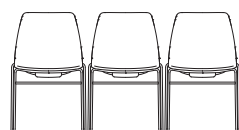

Row linking options (sled base only)

non arm linking

| 530 | 1065 | 1595 |
| OLA/2 | OLA/2 | OLA/2 |

non arm to arm linking