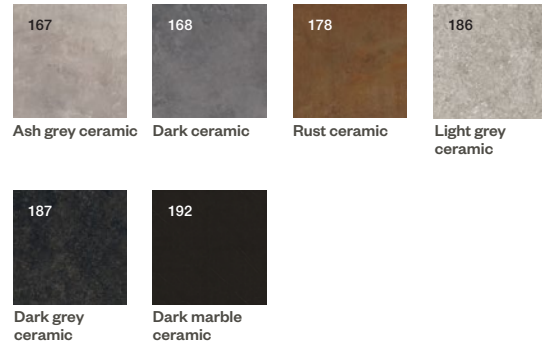

LACQUERED

LAMINATE

METAL

STONE/ CONCRETE

PLASTIC