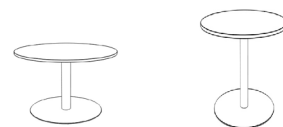

Meeting Points

Haworth Meeting Points represents a modular meeting table series with a program offering a range of desk shapes and heights. Options for bases and height variances allows for an efficient and functional design of meeting and collaboration zones. The choice of colours and materials for tops and frames provides ample opportunities for individual formations. The underlying structure is created with high grade steel and aluminium parts. The careful choice of materials and production processes ascertain that all parts of the structure are precision-engineered.

Statement of Line

Fixed Height Table
Seated/Standing

Sit/Stand Table

Fixed Height: Seated

Product

Dimensions

Material

Meeting Point
4-star base with
glides

Round Tops
Table Top Ø :
80/90/100/120 cm
Fixed Height 74 cm

Square Tops
Table Top : 70/70 - 80/80 -
90/90 - 100/100 cm
Fixed Height 74 cm

Leg&Base: Aluminium
Table Top: Melamine M1
European Colour Collection
www.haworth.com/eu/product/finishes
Plastic parts: recyclable and PVC free

Fixed Height: Seated

| Product | | Dimensions | Material |
|---|-------------------------------------|---|---|
|  | Meeting Point Round base | Round Tops Table Top Ø : 80/90/100/120 cm Fixed Height 74 cm | Leg: Aluminium Base: Steel Table Top: Melamine M1 European Colour Collection www.haworth.com/eu/product/finishes Plastic parts: recyclable and PVC free |
|  | Meeting Point Square base | Square Tops Table Top: 70/70-80/80 - 90/90 - 100/100 cm Fixed Height 74 cm | Leg: Aluminium Base: Steel Table Top: Melamine M1 European Colour Collection www.haworth.com/eu/product/finishes Plastic parts: recyclable and PVC free |