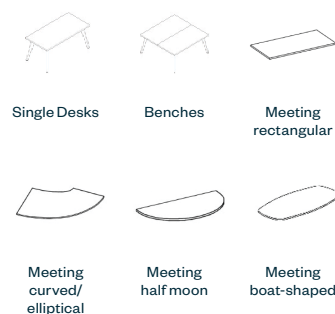

Features

- Warm and natural aesthetics, thanks to a massive wood finish
- Residential inspiration
- Elegant and refined line
- Light tint and fresh design
- Large statement of line with desks, benches and meeting tables

Design

Haworth Design Studio

Statement of Line

Product	Dimensions	Material
	<p>Single Desk rectangular</p> <p>Width 60/80/100/120/ 140/160/180 cm Depth 60/80/90/100 cm Fix Height 73 cm</p>	<p>Top finishing: Melamine or Laminate European Color Collection www.haworth.com/eu/product/finishes Cable Tray/Chain: Metal</p>
	<p>Square Desk square top</p> <p>Width 140/160 cm Depth 140/160 cm Fix Height 73 cm</p>	<p>Top finishing: Melamine or Laminate European Color Collection www.haworth.com/eu/product/finishes Cable Tray/Chain: Metal</p>
	<p>Bench with linking plates</p> <p>Width 120/140/160/ 180/200 cm Depth 160/180/200 cm Fix Height 73 cm</p>	<p>Top finishing: Melamine or Laminate European Color Collection www.haworth.com/eu/product/finishes Cable Tray/Chain: Metal</p>
	<p>Meeting Table with rectangular top</p> <p>Width 140/210 cm Depth 70 cm Height 73 cm</p>	<p>Top finishing : Melamine European Color Collection www.haworth.com/eu/product/finishes Cable Tray/Chain: Metal</p>
	<p>Meeting Table with curved- shaped top; left or right</p> <p>Width 150 cm Depth 70-95 cm Height 73 cm</p>	<p>Top finishing: Melamine European Color Collection www.haworth.com/eu/product/finishes Cable Tray/Chain: Metal</p>
	<p>Meeting Table with half-moon top</p> <p>Width 140 cm Diameter 70 cm Height 73 cm</p>	<p>Top finishing: Melamine European Color Collection www.haworth.com/eu/product/finishes Cable Tray/Chain: Metal</p>
	<p>Meeting Table with boat-shaped top</p> <p>Width 200/240 cm Depth 100/120 cm Height 73 cm</p>	<p>Top finishing: Melamine European Color Collection www.haworth.com/eu/product/finishes Cable Tray/Chain: Metal</p>
	<p>Leg massive wood</p> <p>Fixed Height 73 cm</p>	<p>Natural beech</p>