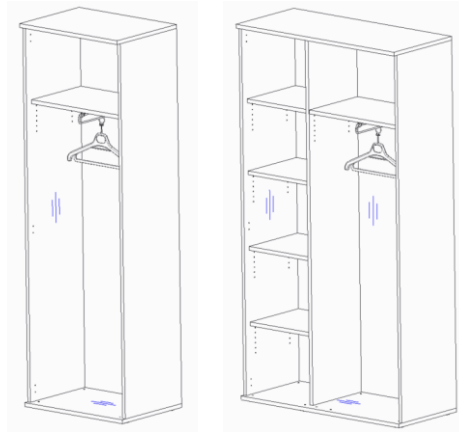

Modules can be opened in
pCon to check inside features

WD4 4BH

WD6 4BH

WD4 5BH

WD6 5BH

HAWORTH

BeHold Statement of Line

Lockers