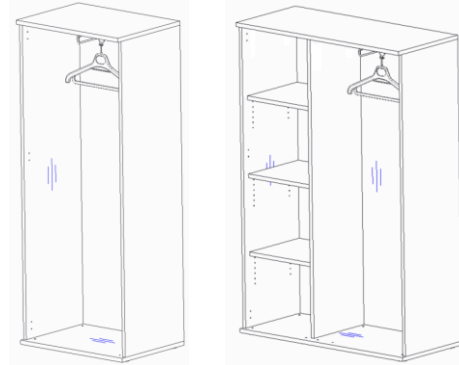

HAWORTH

BeHold Statement of Line

Wardrobe inside features

Modules can be opened in
pCon to check inside features

WD4 4BH