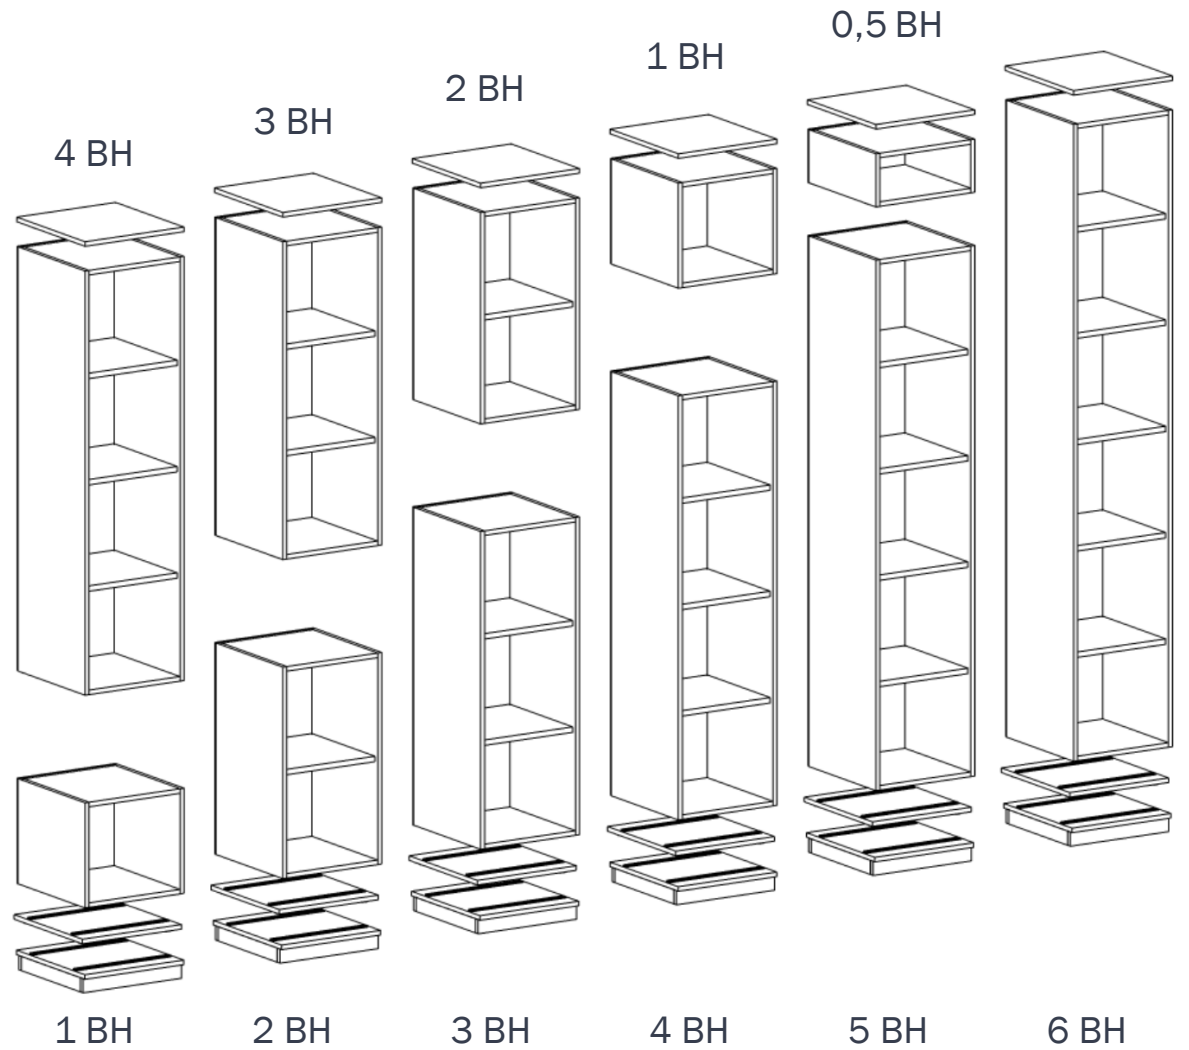

Be_Hold Element

Be_Hold Modularity

Be_Hold Elements

AE = Additional element
 UE = Stackable Base element
 GE = Ground element (non-stackable)

Be_Hold Design

Permitted elements:

1 - 3 BH, Width: 400-1600 cm

4 - 6 BH, Width: 400-1200 cm

Maximum height: 6 BH

T = Top (Top must be ordered separately)
 AE = Additional element
 GE = Ground element

Be_Hold Modularity

Be_Hold Elements

Be_Hold Design

HAWORTH

BeHold Statement of Line

Wardrobe inside features