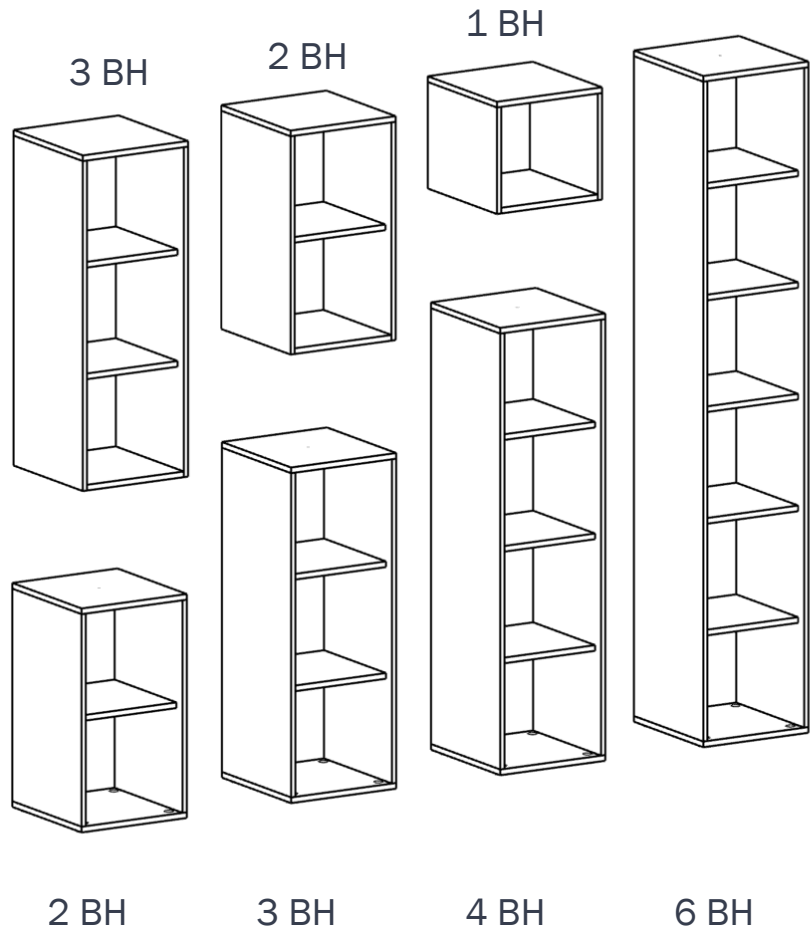

ACCESSORIES

Organizational rail for trays
and accessories inside
cupboard

Hook for bags, jackets or any
hanging item

Flower planter

HAWORTH

Technical features

Be_Hold Design vs Element

Be_Hold Design

Be_Hold Element

Be_Hold Modularity

Be_Hold Elements

AE = Additional element
 UE = Stackable Base element
 GE = Ground element (non-stackable)

Be_Hold Design

Permitted elements:

1 - 3 BH, Width: 400-1600 cm

4 - 6 BH, Width: 400-1200 cm

Maximum height: 6 BH

T = Top (Top must be ordered separately)
 AE = Additional element
 GE = Ground element

Be_Hold Modularity

Be_Hold Elements

Be_Hold Design

HAWORTH

BeHold Statement of Line

Wardrobe inside features