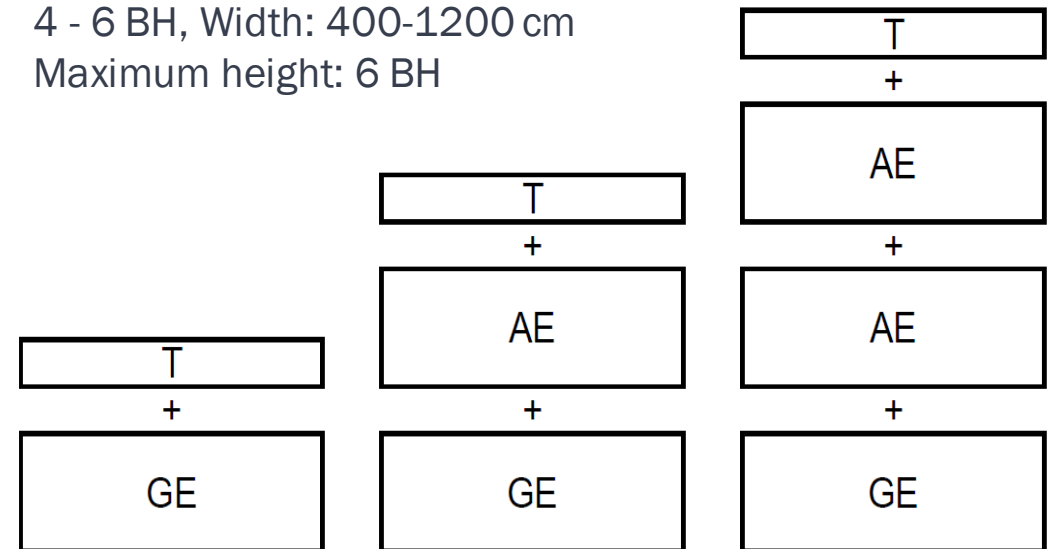

Be_Hold Design

Permitted elements:

1 - 3 BH, Width: 400-1600 cm

4 - 6 BH, Width: 400-1200 cm

Maximum height: 6 BH

T = Top (Top must be ordered separately)
AE = Additional element
GE = Ground element