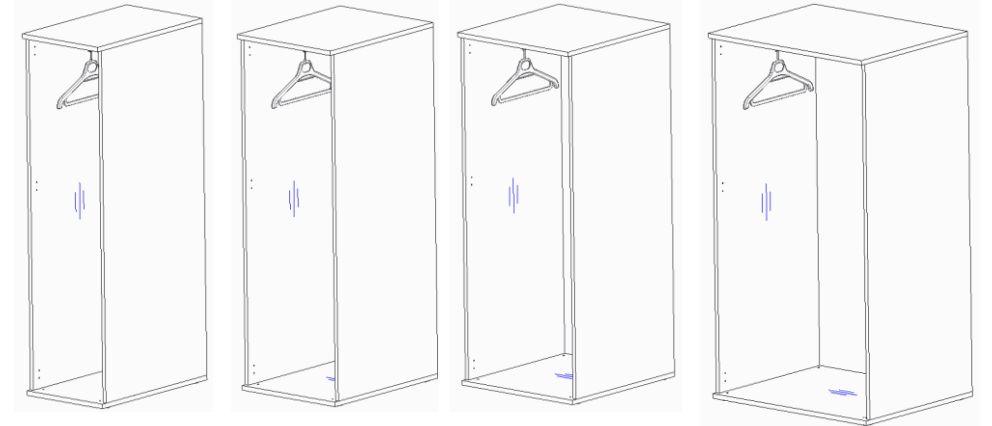

HAWORTH

BeHold Statement of Line

Wardrobe inside features

Modules can be opened in
pCon to check inside features

WD4 4BH

WD6 4BH

WD4 5BH

WD6 5BH