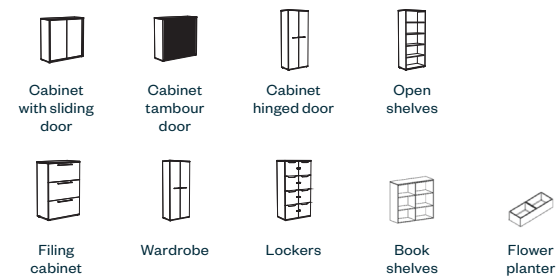

Statement of Line