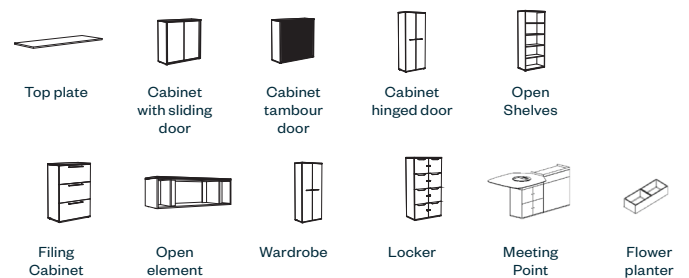

Statement of Line