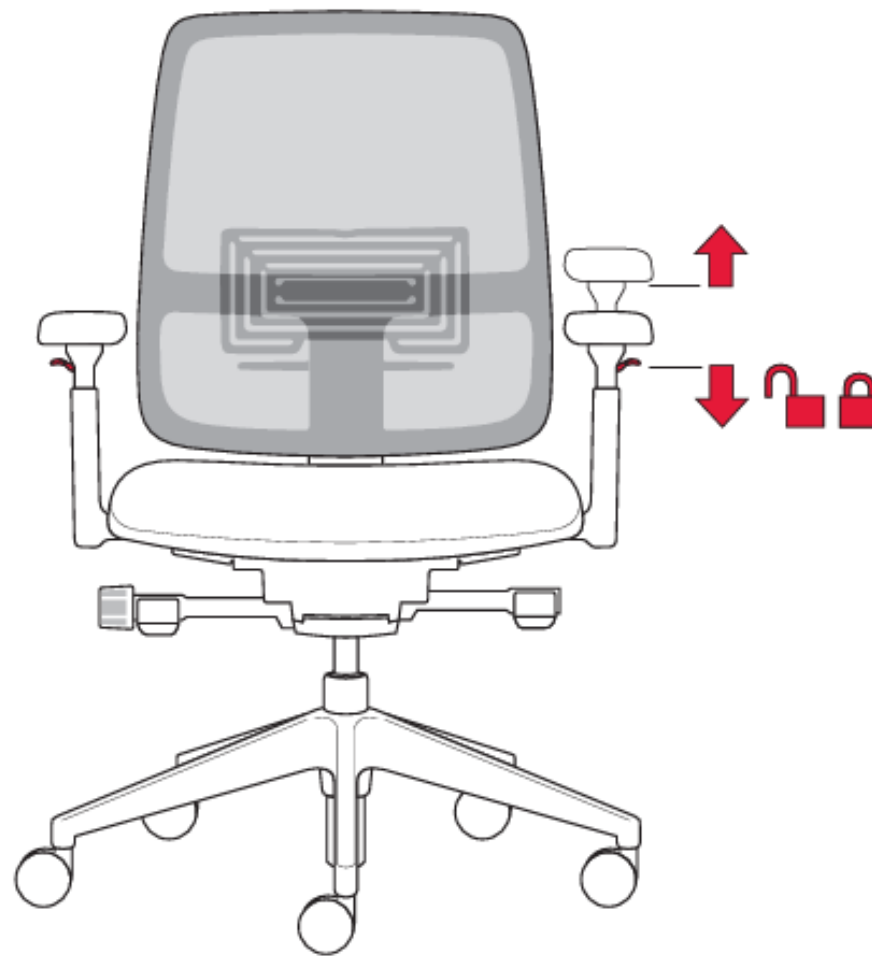

Tension control and back stop

Adjust the pressure of your backrest onto your personal body weight by turning the crank. By locking the lever, you may optionally limit the opening angle of the backrest.

Forward tilt

By inclining the seat surface, you optimise the position of your pelvis and reduce the static burden onto your spinal column. The so-called open seat angle supports the blood circulation and facilitates breathing. To adjust the forward tilt, please press the button (arrow).

3D armrests

Adjust the height of the 3D armrests so that you achieve a comfortable elbow rest height and your arms are bent at a 90° angle. You may adjust the arms in depth and width to achieve the optimum position for each of your activities.

Seat depth adjustment

A seat depth adjustment (sliding of the seat surface to the front or back) provides a better support of different sized upper thighs. To release the button (arrow), please press it upwards and push the seat into the requested position.