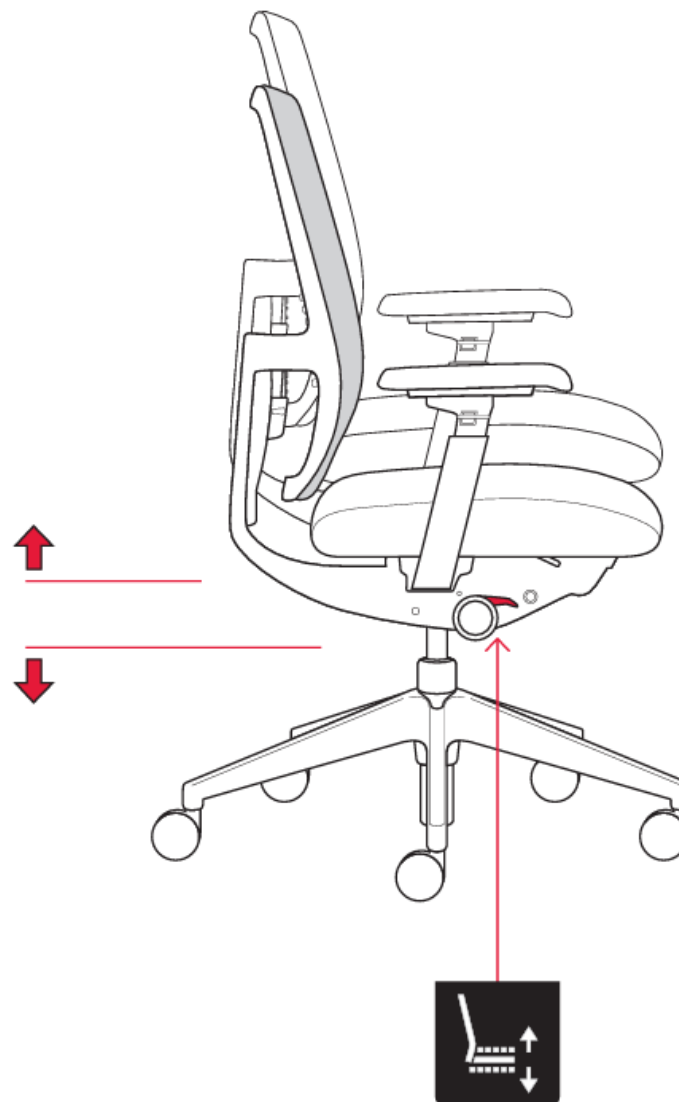

Arms:
Armless
3D (+)

Seat foam:
Standard
Fire retardant
Ergonomic certified

Casters:
Hard/soft caster
Hard/soft caster D60 (+)
Felt glides (+)
Glides (+)

Lumbar adjustment:
No
Yes (+)

Forward tilt:
No
Yes (+)

Base:
Plastic
Aluminum (+)

Functions

*NOTE: some features are optional and have an extra charge

Seat height adjustment

Adjust your seat height so that you are able to place your feet flat on the floor and that you do not feel any pressure on the underside of the thighs caused by the front seat edge.

Forward tilt

By inclining the seat surface, you optimise the position of your pelvis and reduce the static burden onto your spinal column. The so-called open seat angle supports the blood circulation and facilitates breathing. To adjust the forward tilt, please press the button (arrow).

Seat depth adjustment

A seat depth adjustment (sliding of the seat surface to the front or back) provides a better support of different sized upper thighs. To release the button (arrow), please press it upwards and push the seat into the requested position.