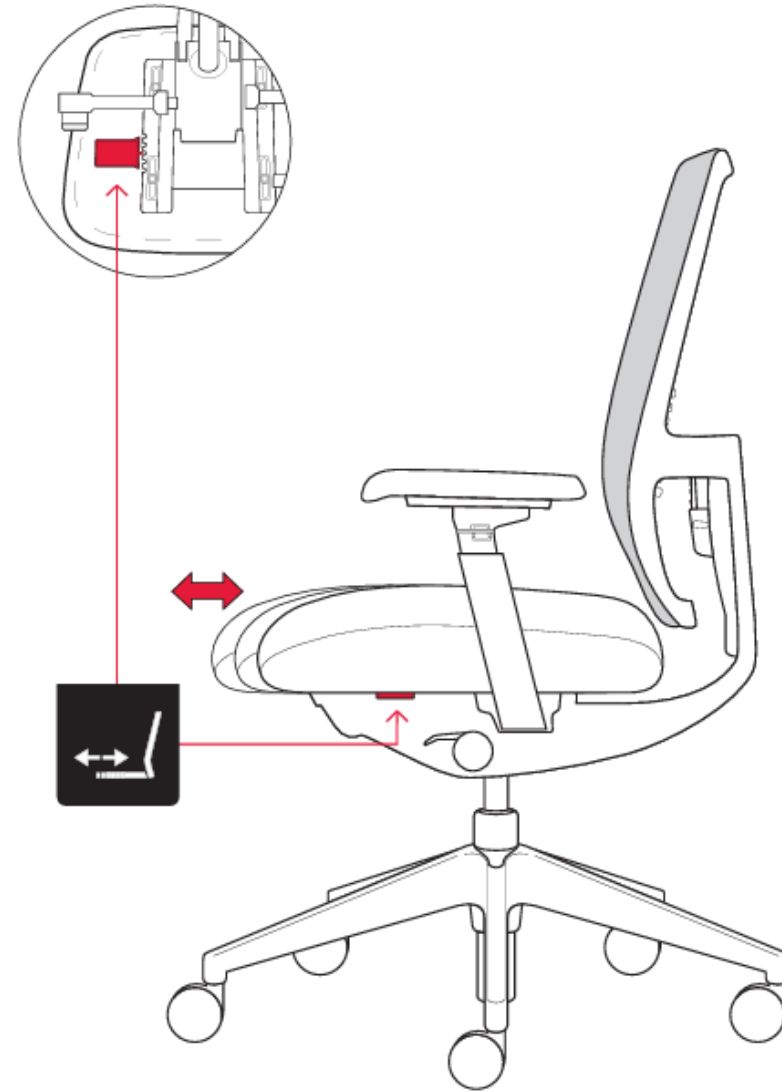

Tension control and back stop

Adjust the pressure of your backrest onto your personal body weight by turning the crank. By locking the lever, you may optionally limit the opening angle of the backrest.

Forward tilt

By inclining the seat surface, you optimise the position of your pelvis and reduce the static burden onto your spinal column. The so-called open seat angle supports the blood circulation and facilitates breathing. To adjust the forward tilt, please press the button (arrow).

3D armrests

Adjust the height of the 3D armrests so that you achieve a comfortable elbow rest height and your arms are bent at a 90° angle. You may adjust the arms in depth and width to achieve the optimum position for each of your activities.

Seat depth adjustment

A seat depth adjustment (sliding of the seat surface to the front or back) provides a better support of different sized upper thighs. To release the button (arrow), please press it upwards and push the seat into the requested position.