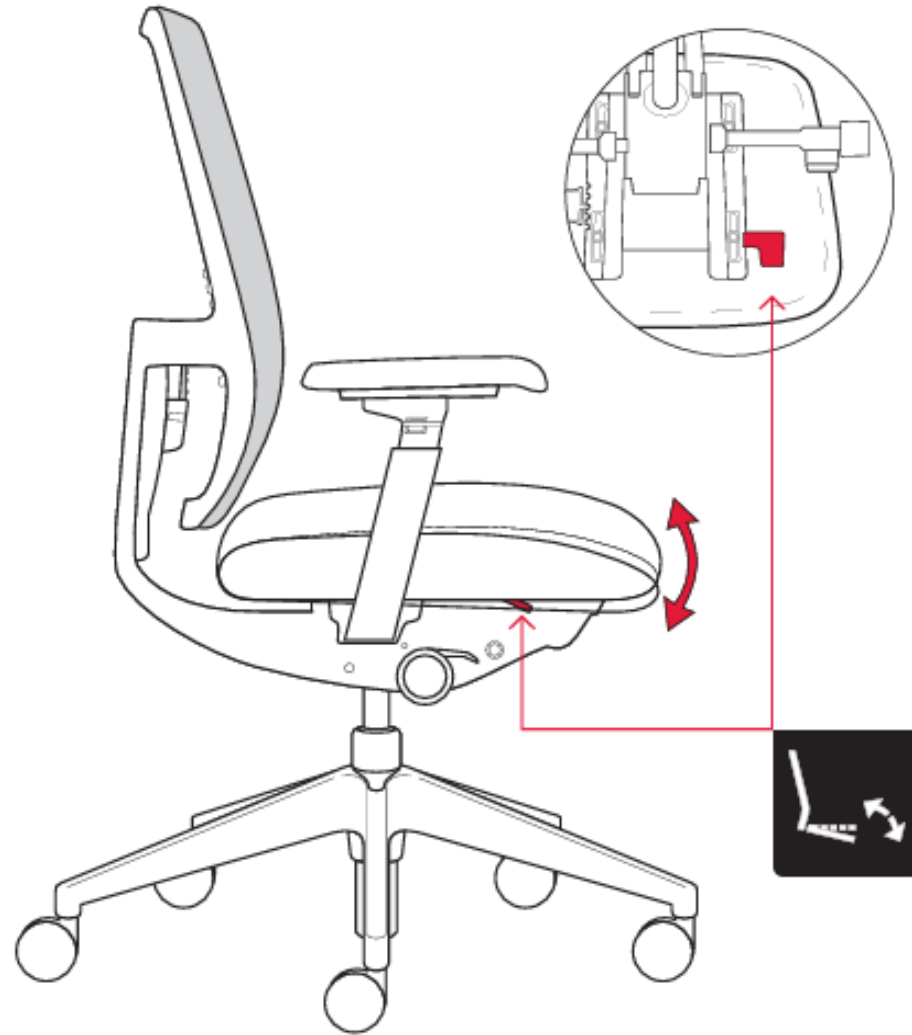

Base:
Plastic
Aluminum (+)

Functions

*NOTE: some features are optional and have an extra charge

Seat height adjustment

Adjust your seat height so that you are able to place your feet flat on the floor and that you do not feel any pressure on the underside of the thighs caused by the front seat edge.

Tension control and back stop

Adjust the pressure of your backrest onto your personal body weight by turning the crank. By locking the lever, you may optionally limit the opening angle of the backrest.

Forward tilt

By inclining the seat surface, you optimise the position of your pelvis and reduce the static burden onto your spinal column. The so-called open seat angle supports the blood circulation and facilitates breathing. To adjust the forward tilt, please press the button (arrow).

Seat depth adjustment

A seat depth adjustment (sliding of the seat surface to the front or back) provides a better support of different sized upper thighs. To release the button (arrow), please press it upwards and push the seat into the requested position.