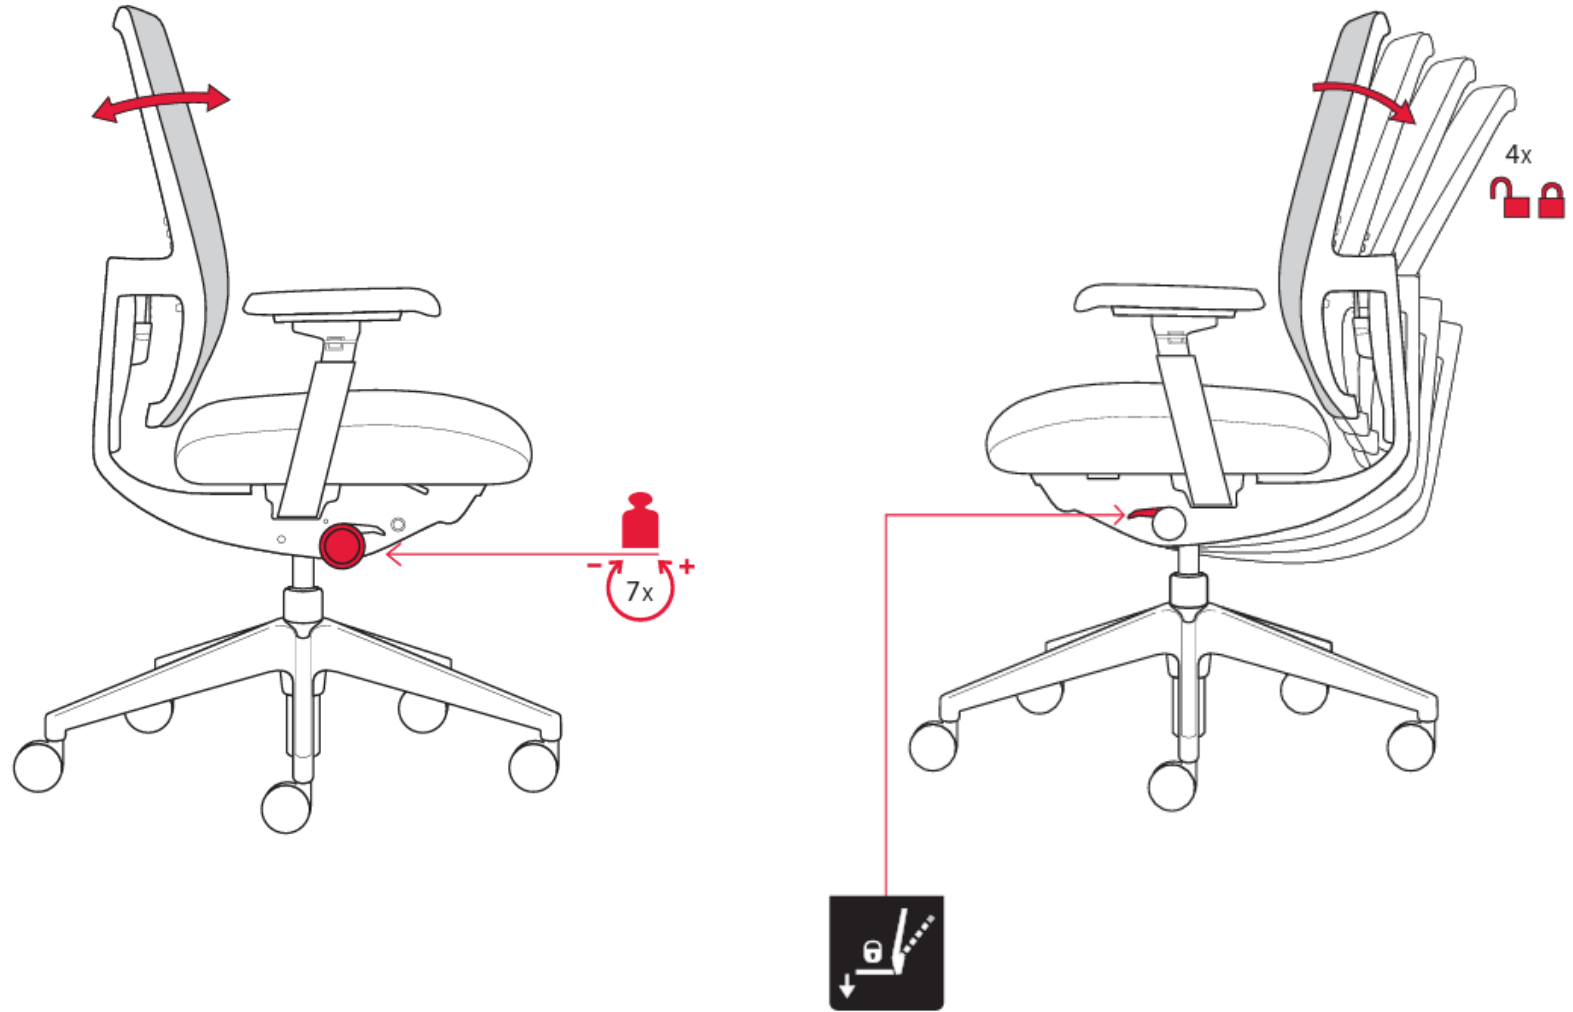

Base:
Plastic
Aluminum (+)

Functions

*NOTE: some features are optional and have an extra charge

Seat height adjustment

Adjust your seat height so that you are able to place your feet flat on the floor and that you do not feel any pressure on the underside of the thighs caused by the front seat edge.

Tension control and back stop

Adjust the pressure of your backrest onto your personal body weight by turning the crank. By locking the lever, you may optionally limit the opening angle of the backrest.

Forward tilt

By inclining the seat surface, you optimise the position of your pelvis and reduce the static burden onto your spinal column. The so-called open seat angle supports the blood circulation and facilitates breathing. To adjust the forward tilt, please press the button (arrow).

Seat depth adjustment

A seat depth adjustment (sliding of the seat surface to the front or back) provides a better support of different sized upper thighs. To release the button (arrow), please press it upwards and push the seat into the requested position.