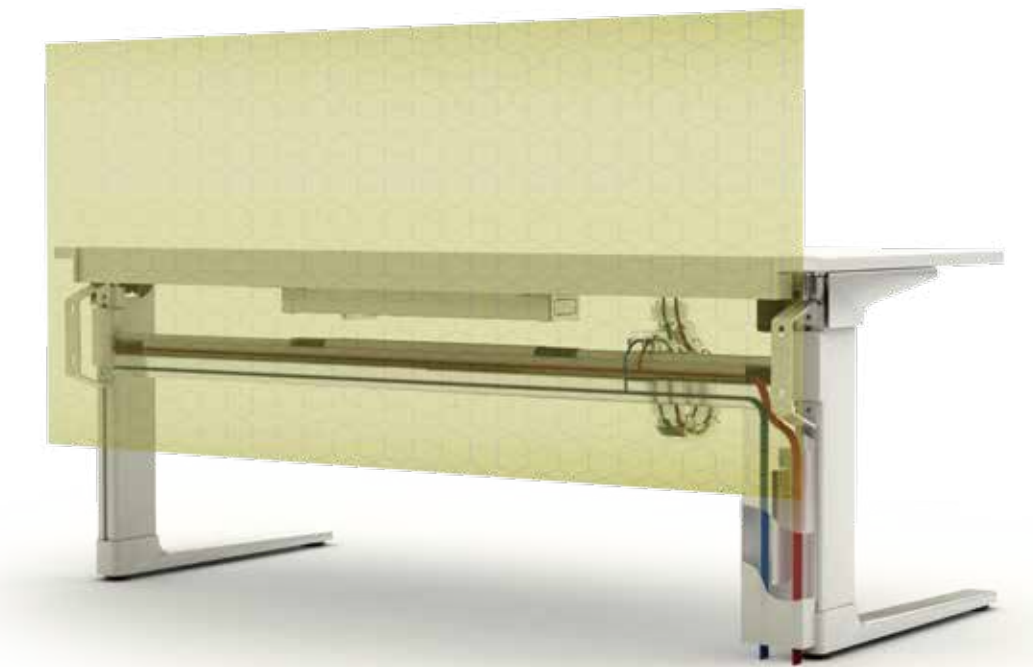

Intuity also includes an integrated cable management system, providing easy access to power sources and networks, eliminating the presence of messy, cumbersome cables.

Intuity还包括一个集成的线缆管理系统，便于接入电源和网络，摒除杂乱与笨重的线缆排布。

HAT provides resolved cable control along with height adjustment.

HAT的布线系统即使在升降调节的过程中也保证线缆管理的整洁易用。