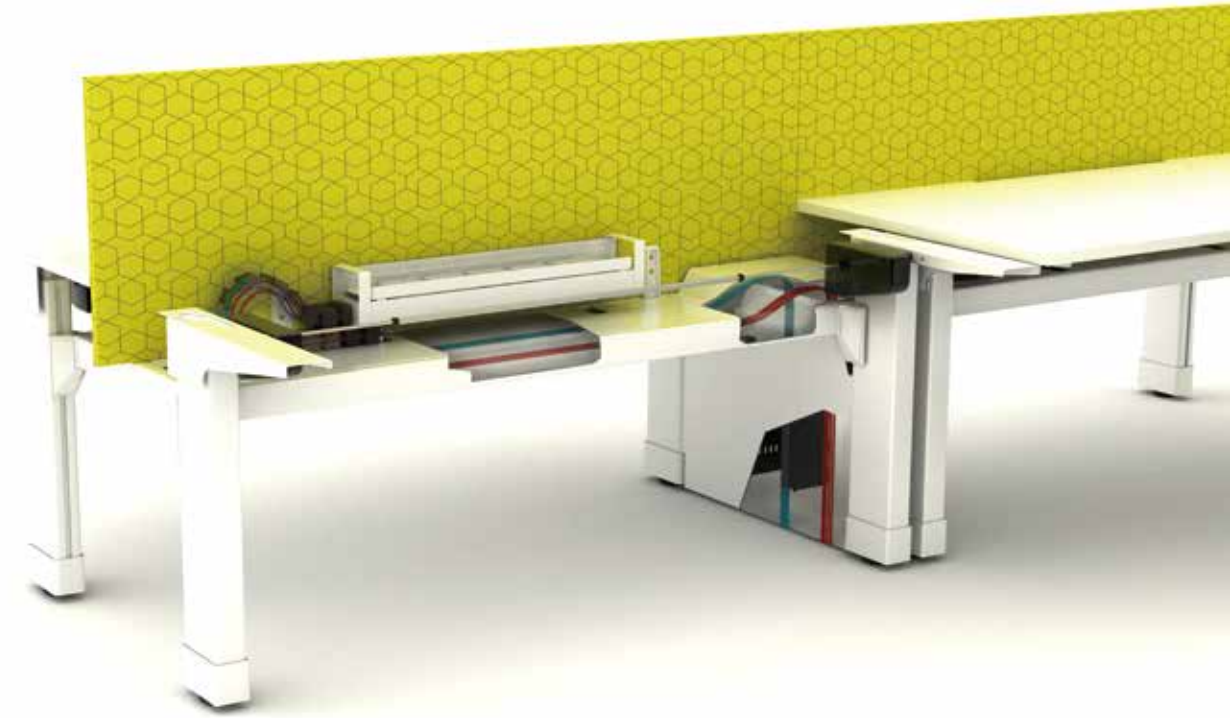

Intuity also includes an integrated cable management system, providing easy access to power sources and networks, eliminating the presence of messy, cumbersome cables.

Intuity还包括一个集成的线缆管理系统，便于接入电源和网络，摒除杂乱与笨重的线缆排布。

HAT provides resolved cable control along with height adjustment.

HAT的布线系统即使在升降调节的过程中也保证线缆管理的整洁易用。